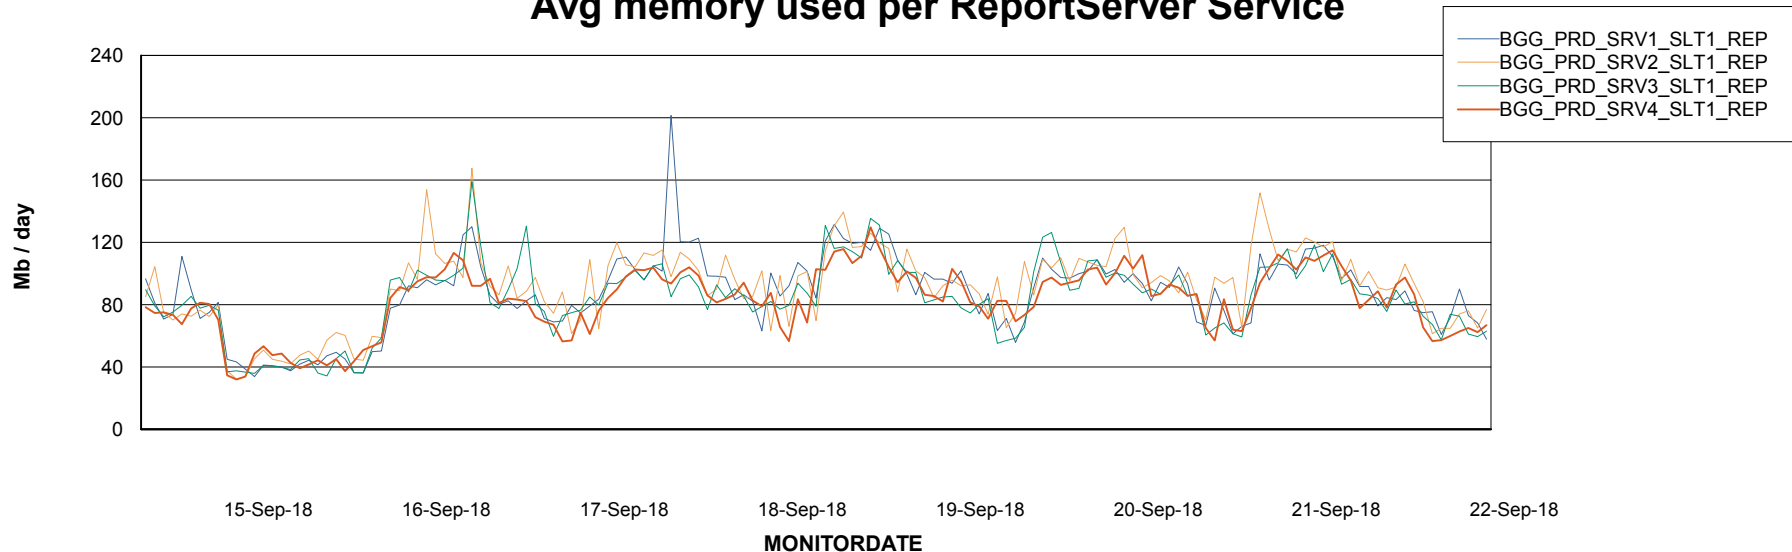

Avg memory used per ABS Server Service

Avg users per day per ABS server

Weekly SLA Customer Report

Customer BGG_Production
Database ID 58

ABSSolute Application ReportServer Services

Avg memory used per ReportServer Service