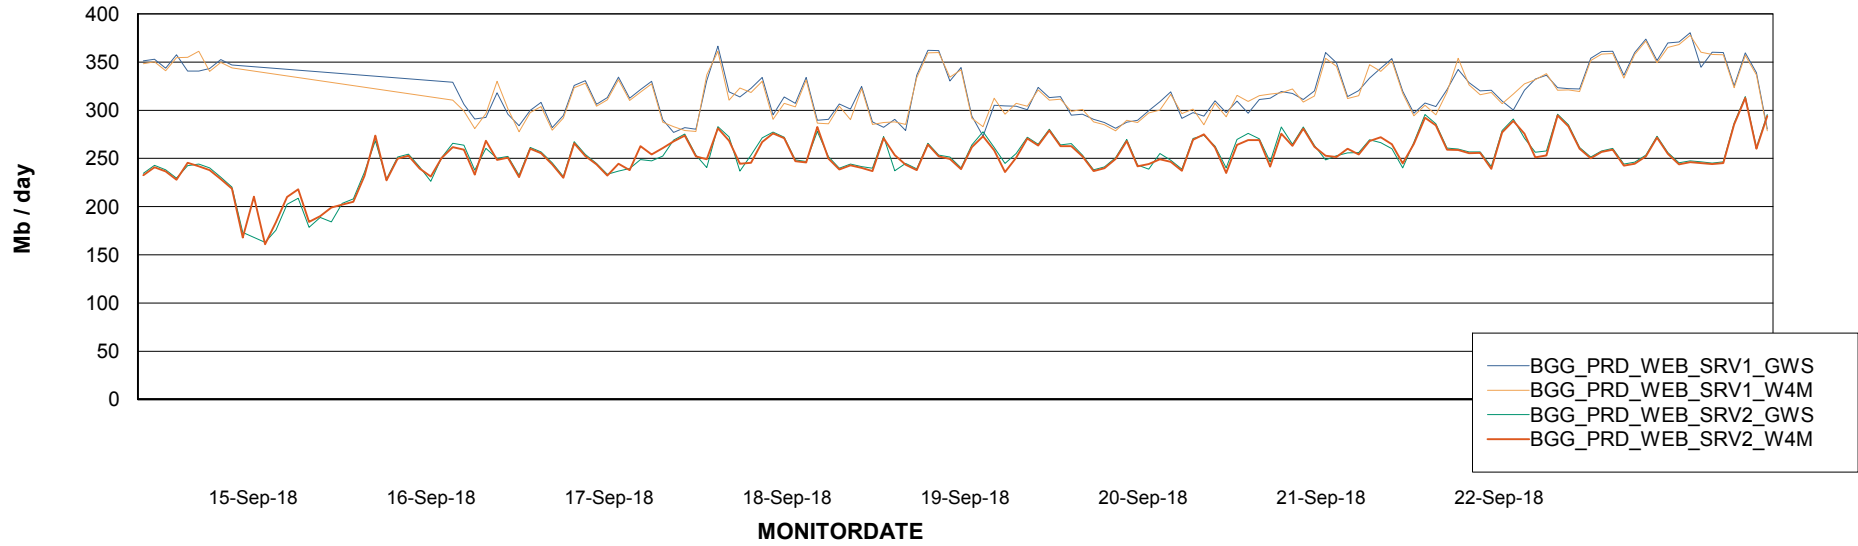

ABSSolute Web Component Services

Avg memory used per ABS Web component