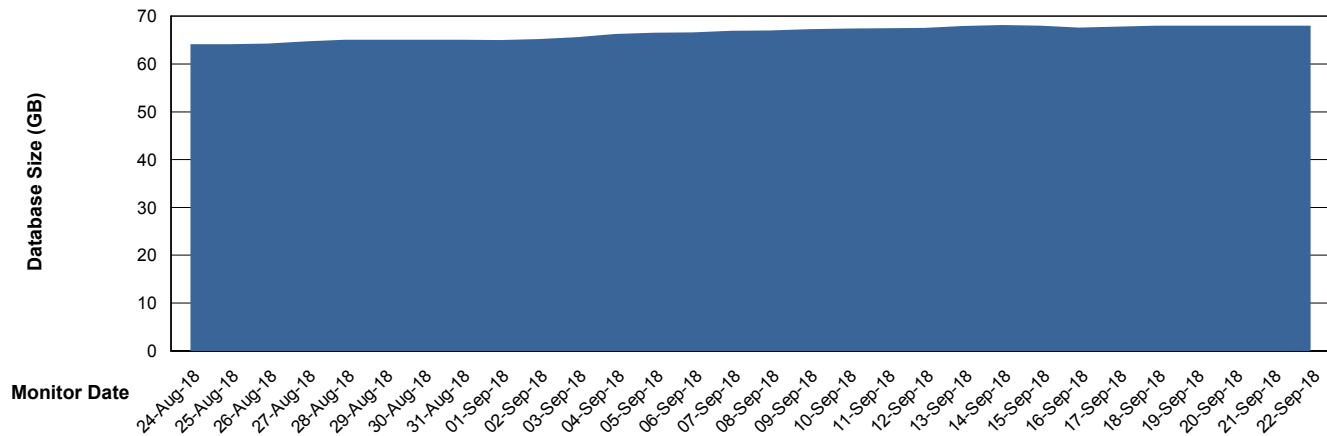

18-Sep-18

19-Sep-18

20-Sep-18

21-Sep-18

22-Sep-18

17-Sep-18

18-Sep-18

19-Sep-18

20-Sep-18

21-Sep-18

22-Sep-18

Weekly SLA Customer Report

Customer BGG_Production
Database ID 58

Database Performance BGGDB_Standby

Weekly SLA Customer Report

Customer BGG_Production
Database ID 58

DATABASE SIZE BGGDB_BI

Database growth over last month

DATABASE SIZE BGGDB_Production

Database growth over last month

Weekly SLA Customer Report

Customer BGG_Production
Database ID 58

Database Tablespace BGGDB_BI