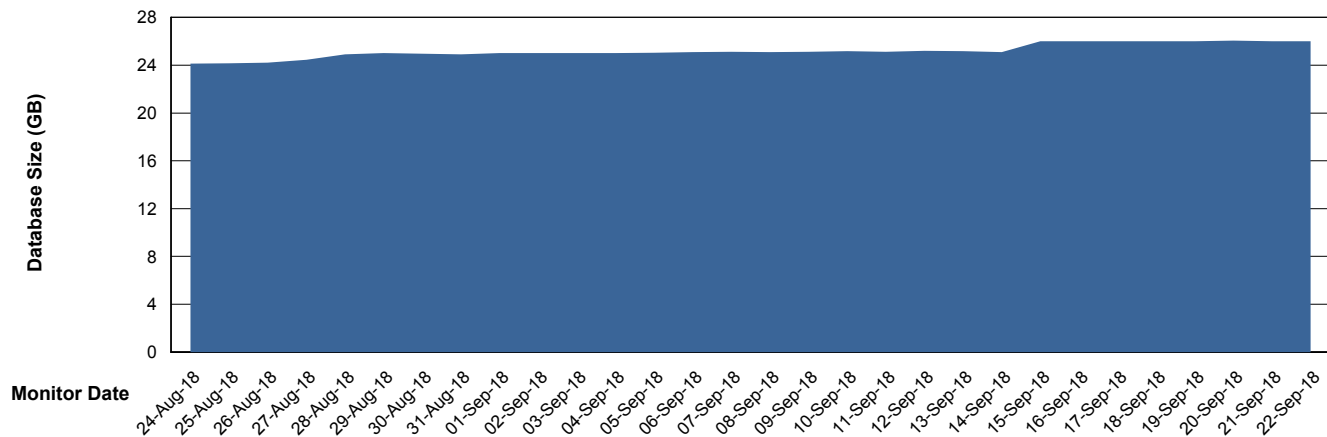

18-Sep-18

19-Sep-18

20-Sep-18

21-Sep-18

22-Sep-18

17-Sep-18

18-Sep-18

19-Sep-18

20-Sep-18

21-Sep-18

22-Sep-18

Weekly SLA Customer Report

Customer BGG_Production
Database ID 58

Database Performance BGGDB_Standby

Weekly SLA Customer Report

Customer BGG_Production
Database ID 58

DATABASE SIZE BGGDB_BI

Database growth over last month

DATABASE SIZE BGGDB_Production

Database growth over last month

Weekly SLA Customer Report

Customer BGG_Production
Database ID 58

Database Tablespace BGGDB_BI