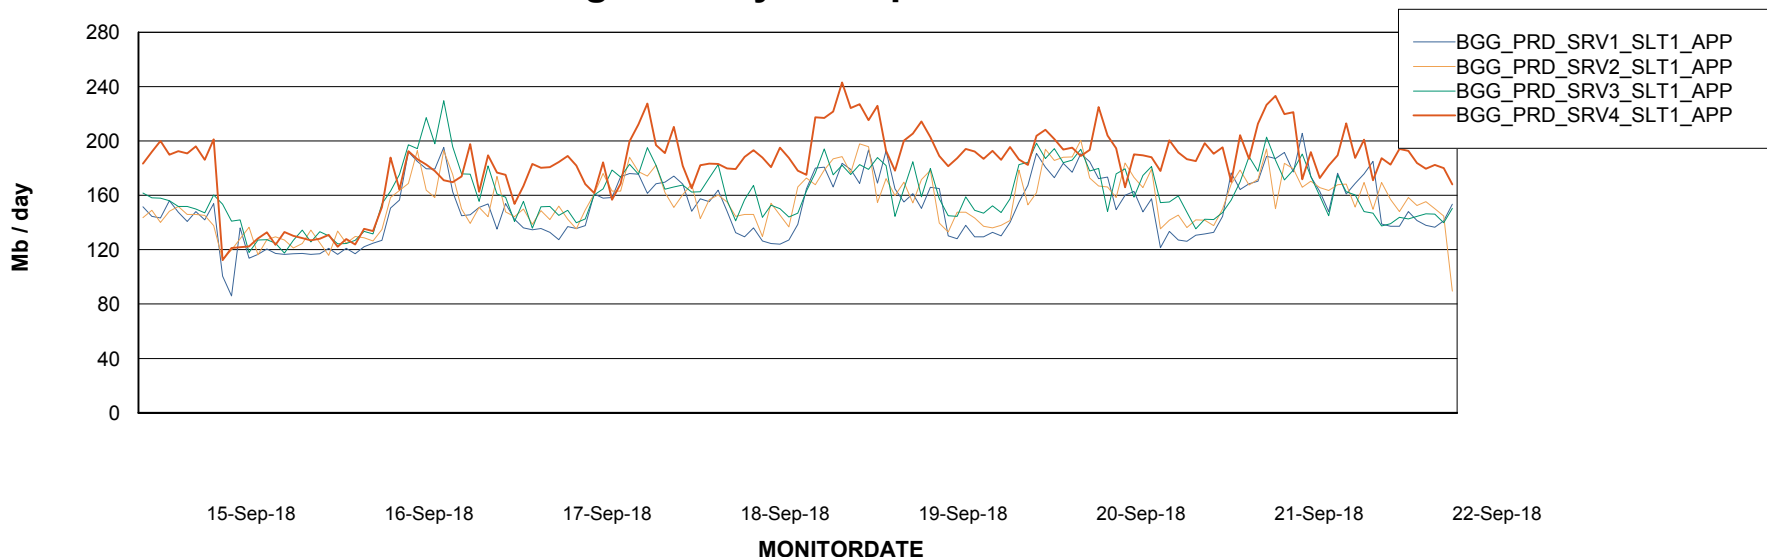

ABSSolute Application Server Services

Avg memory used per ABS Server Service