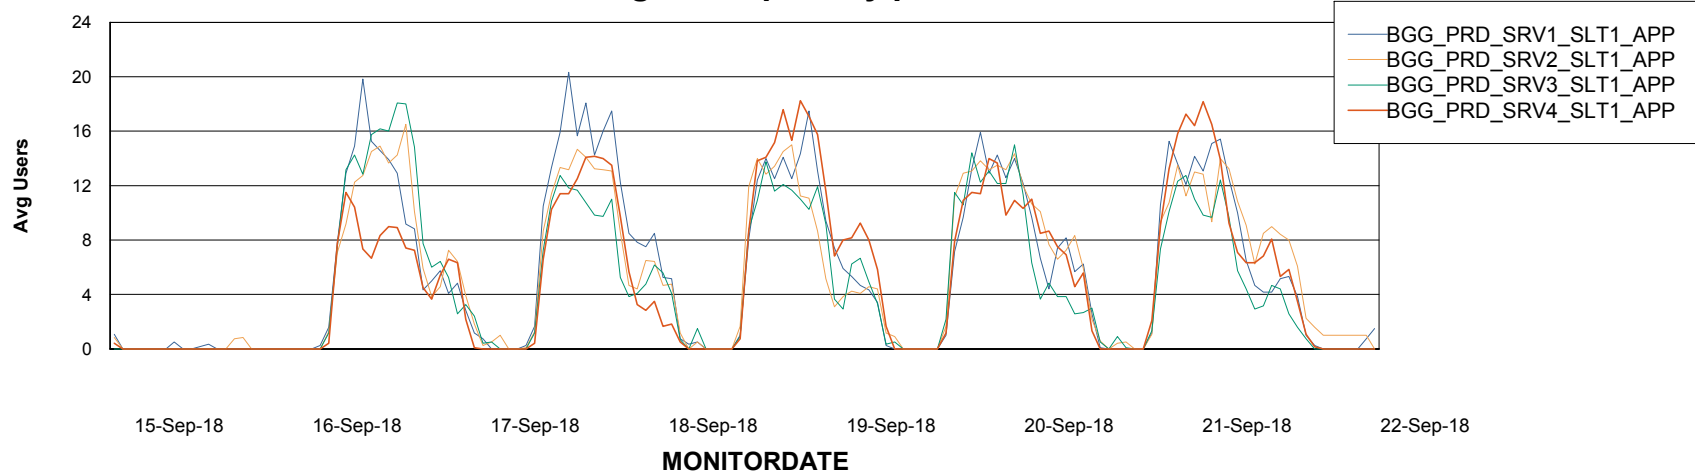

Avg users per day per ABS server