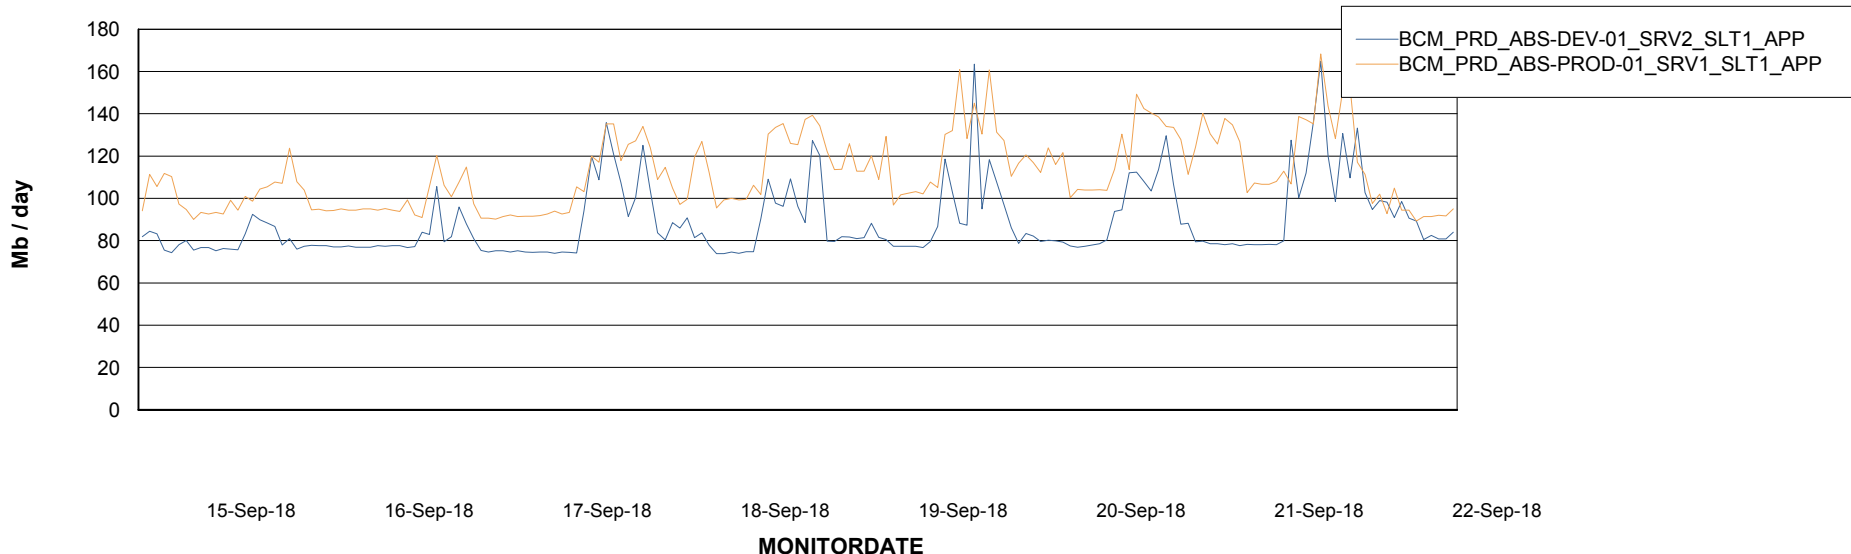

ABSSolute Application Server Services

Avg memory used per ABS Server Service