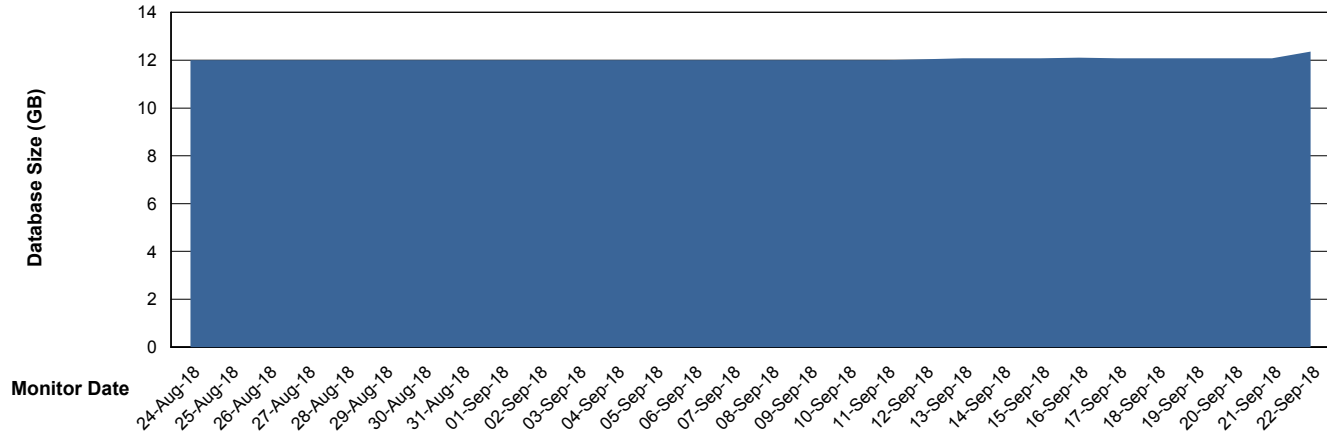

Weekly SLA Customer Report

Customer BCM_Production
Database ID 81

Database Performance BCMDB_ABS1 Production Database

Weekly SLA Customer Report

Customer BCM_Production
Database ID 81

Database Performance BCMDB_ABS1SB Standby Database

Weekly SLA Customer Report

Customer BCM_Production
 Database ID 81

DATABASE SIZE BCMDB_ABS1 Production Database

Database growth over last month

Database Tablespace BCMDB_ABS1 Production Database

Date	Tablespace Name	Filesize (Gb)	Usedsize (Gb)	Percentage free
22-Sep-18	ABSDATA	5	3	40
	INDX	10	8	20
21-Sep-18	ABSDATA	5	3	40
	INDX	10	8	20
20-Sep-18	ABSDATA	5	3	40
	INDX	10	8	20
19-Sep-18	ABSDATA	5	3	40
	INDX	10	8	20
18-Sep-18	ABSDATA	5	3	40
	INDX	10	8	20
17-Sep-18	ABSDATA	5	3	40
	INDX	10	8	20
16-Sep-18	ABSDATA	5	3	40
	INDX	10	8	20