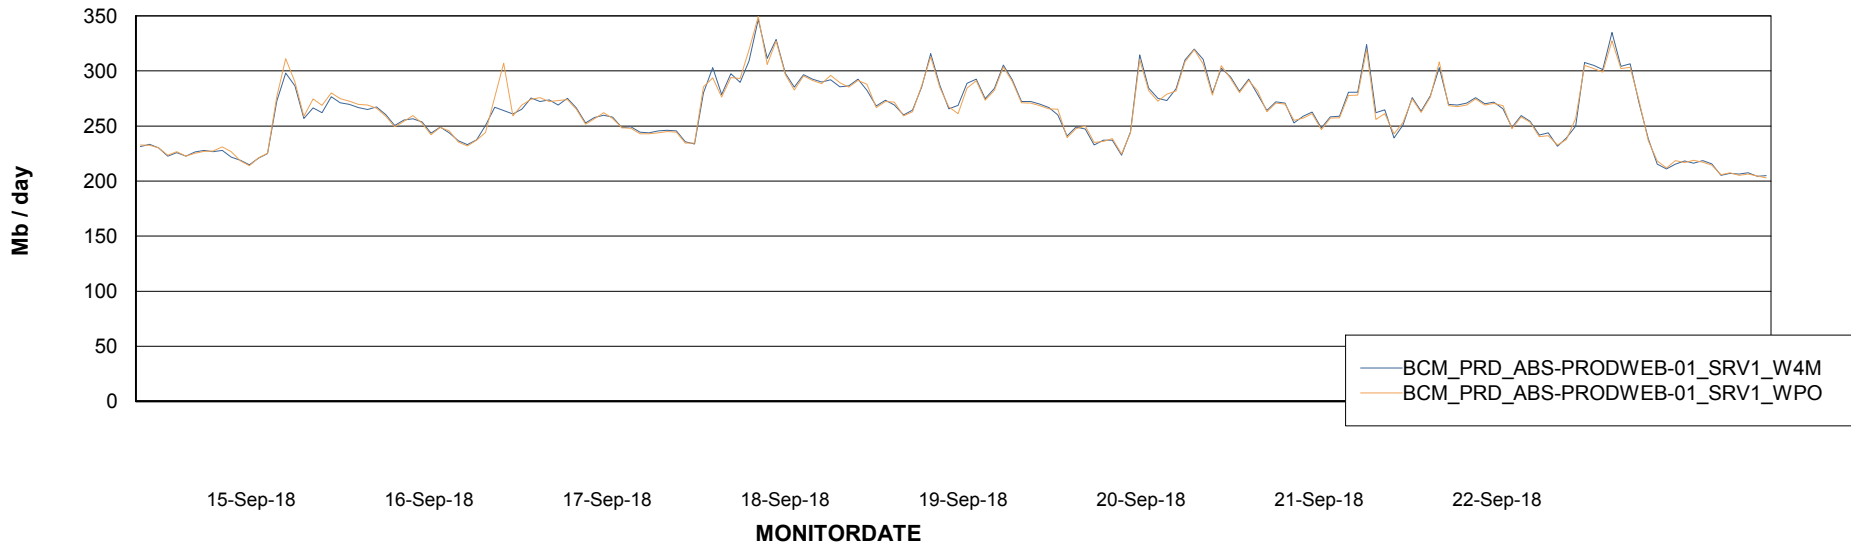

ABSolute Web Component Services

Avg memory used per ABS Web component