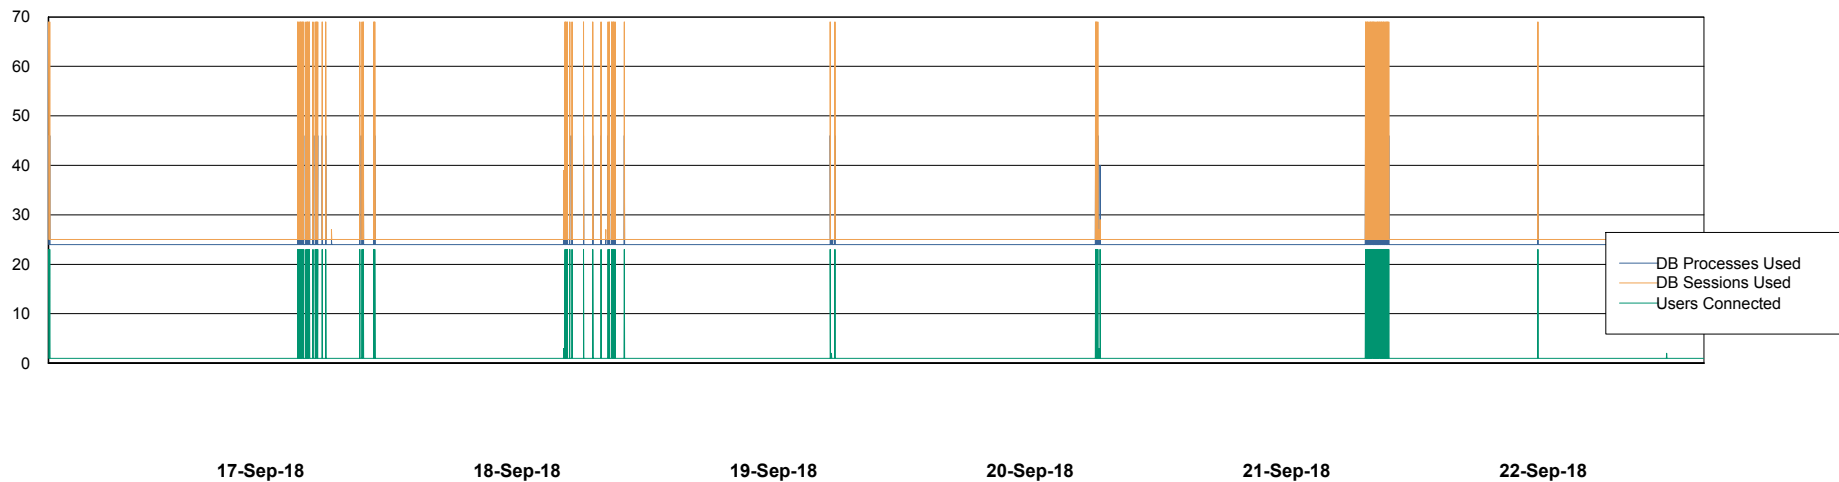

Weekly SLA Customer Report

Customer AUJ_Production
Database ID 41

Database Performance AUJ_DB5_Standby

Weekly SLA Customer Report

Customer AUJ_Production
Database ID 41

Database Performance AUJ_DB6_Standby2