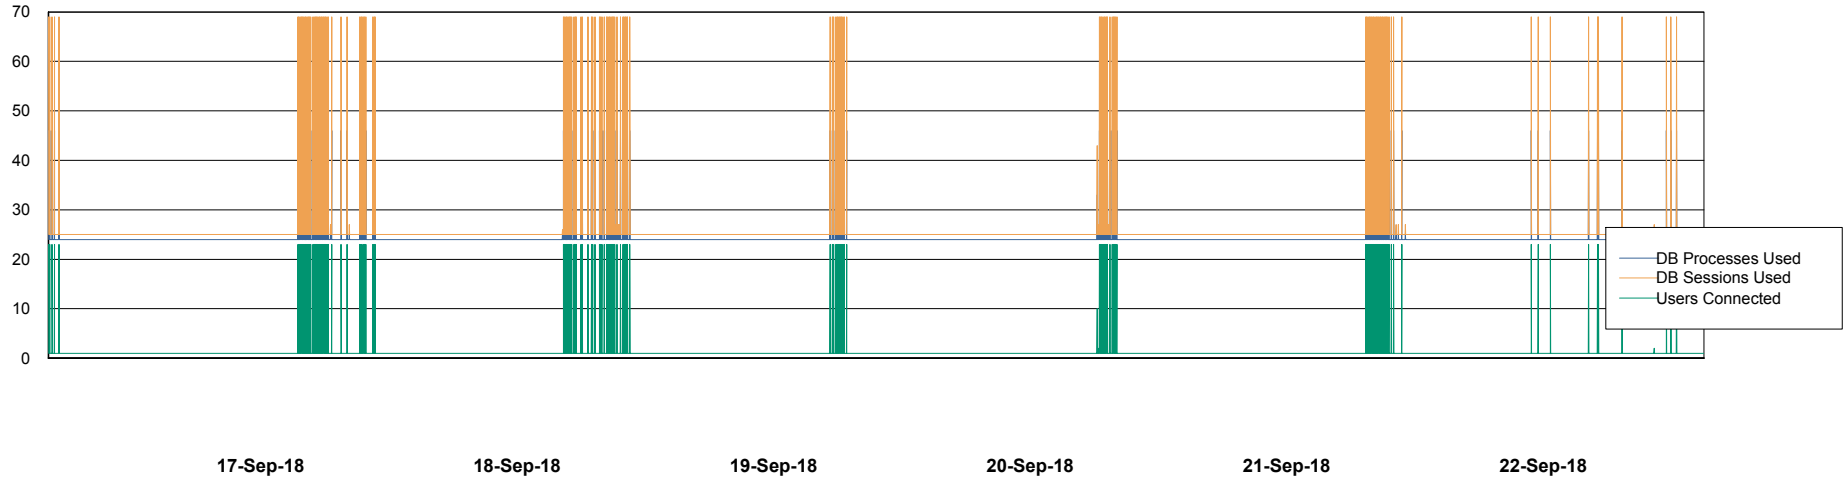

Weekly SLA Customer Report

Customer AUJ_Production
Database ID 41

Database Performance AUJ_DB4_Primary

17-Sep-18 18-Sep-18 19-Sep-18 20-Sep-18 21-Sep-18 22-Sep-18

17-Sep-18 18-Sep-18 19-Sep-18 20-Sep-18 21-Sep-18 22-Sep-18

Weekly SLA Customer Report

Customer AUJ_Production
Database ID 41

Database Performance AUJ_DB5_Standby

Weekly SLA Customer Report

Customer AUJ_Production
Database ID 41

Database Performance AUJ_DB6_Standby2