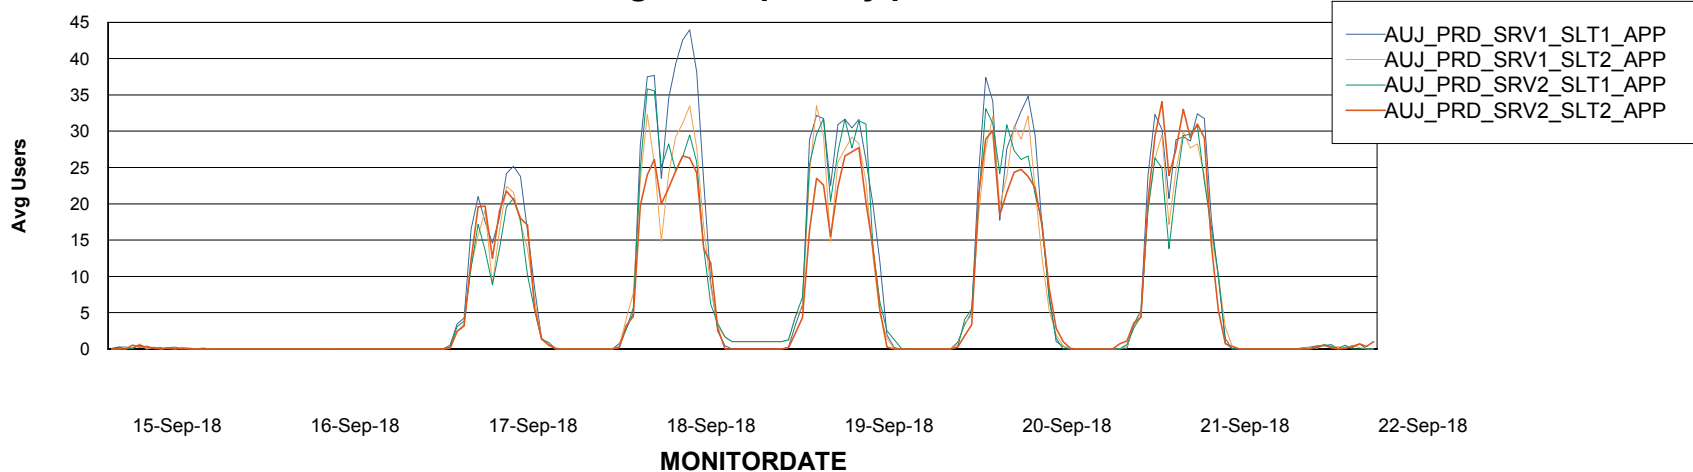

Avg users per day per ABS server