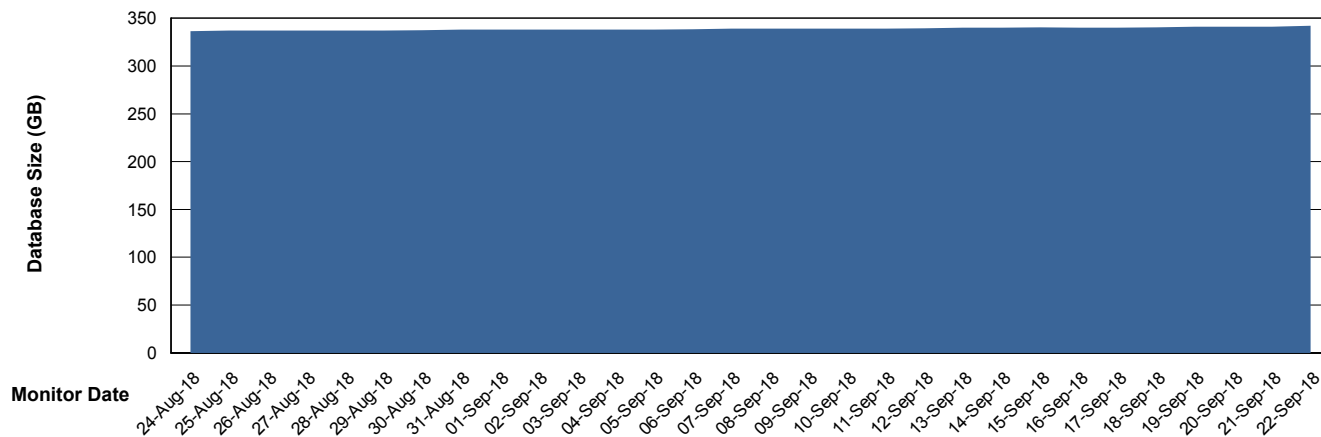

Customer AUJ_Production
Database ID 41

DATABASE SIZE AUJ_DB4_Primary

Database growth over last month

DATABASE SIZE AUJDB_BI

Database growth over last month

Weekly SLA Customer Report

Customer AUJ_Production
Database ID 41