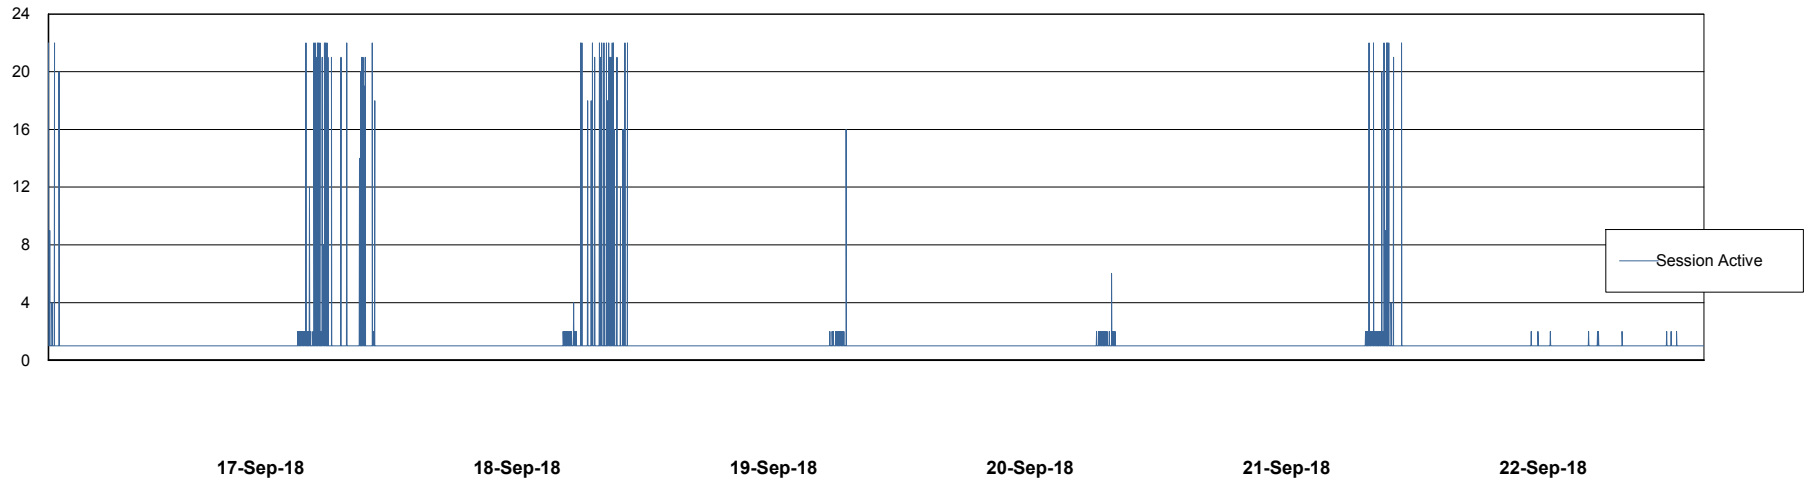

Weekly SLA Customer Report

Customer AUJ_Production
Database ID 41

Database Performance AUJ_DB4_Primary

17-Sep-18 18-Sep-18 19-Sep-18 20-Sep-18 21-Sep-18 22-Sep-18

17-Sep-18 18-Sep-18 19-Sep-18 20-Sep-18 21-Sep-18 22-Sep-18

Weekly SLA Customer Report

Customer AUJ_Production
Database ID 41

Database Performance AUJ_DB5_Standby

Weekly SLA Customer Report

Customer AUJ_Production
Database ID 41

Database Performance AUJ_DB6_Standby2