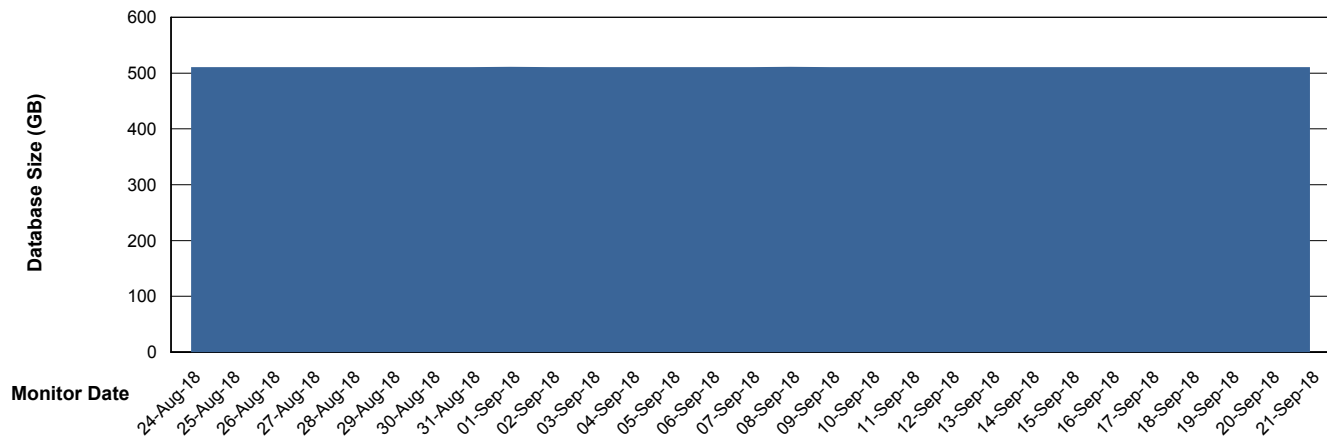

DATABASE SIZE AUJDB_BI_TS1

Database growth over last month