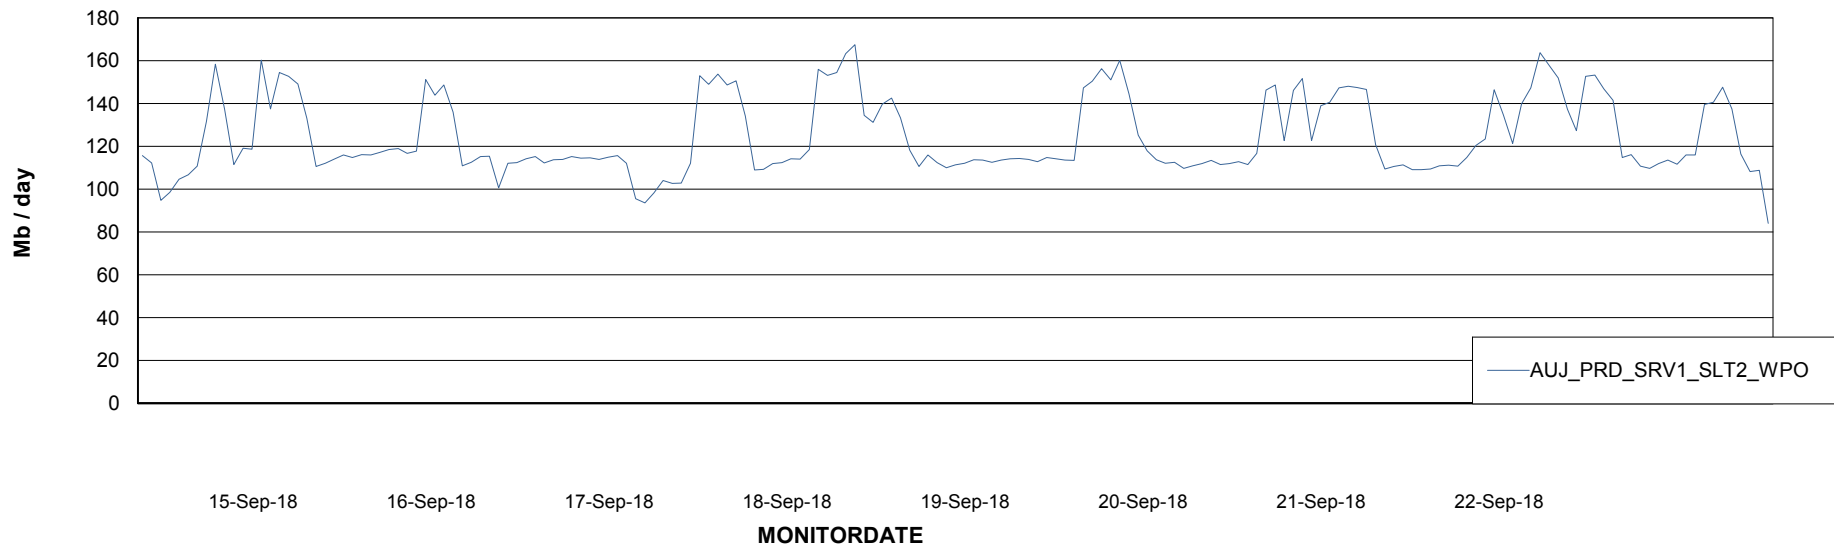

ABSSolute Web Component Services

Avg memory used per ABS Web component