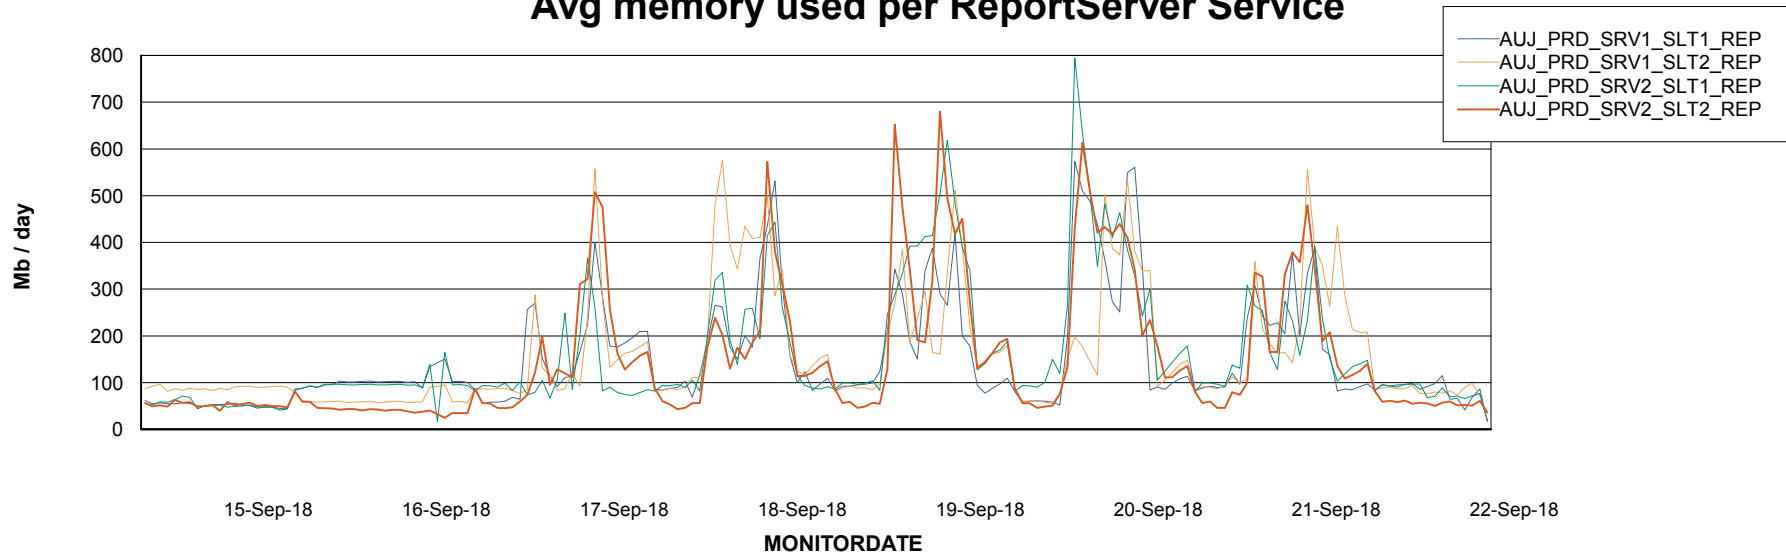

Avg memory used per ABS Server Service

Avg users per day per ABS server

Weekly SLA Customer Report

Customer AUJ_Production
Database ID 41

ABSolute Application ReportServer Services

Avg memory used per ReportServer Service