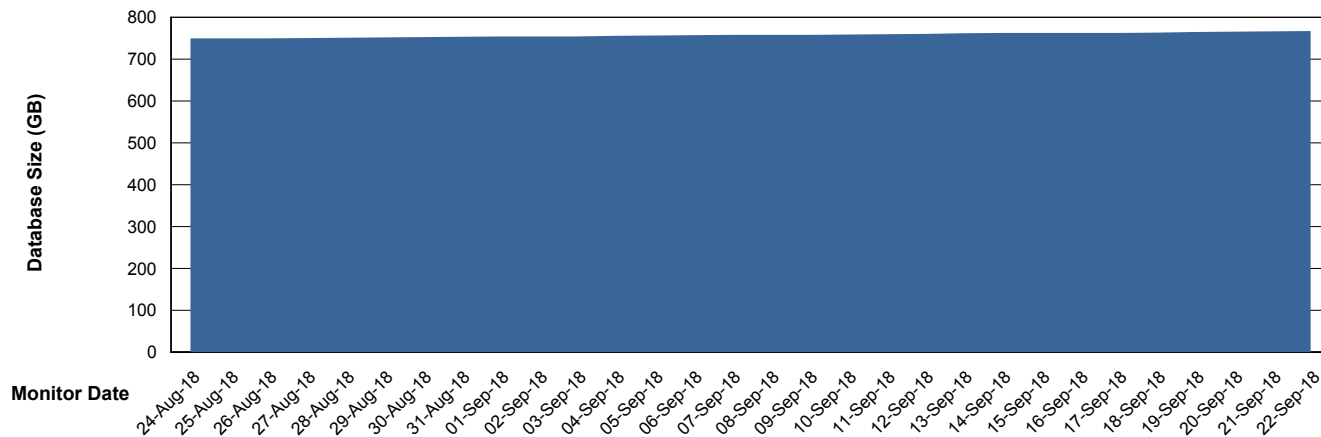

Weekly SLA Customer Report

Customer AUJ_Production
Database ID 41

Database Performance AUJDB_BI

Weekly SLA Customer Report

Customer AUJ_Production
Database ID 41

Database Performance AUJDB_BI_TS1

Weekly SLA Customer Report

Customer AUJ_Production
Database ID 41

DATABASE SIZE AUJ_DB4_Primary

Database growth over last month

DATABASE SIZE AUJDB_BI

Database growth over last month

Weekly SLA Customer Report

Customer AUJ_Production
Database ID 41