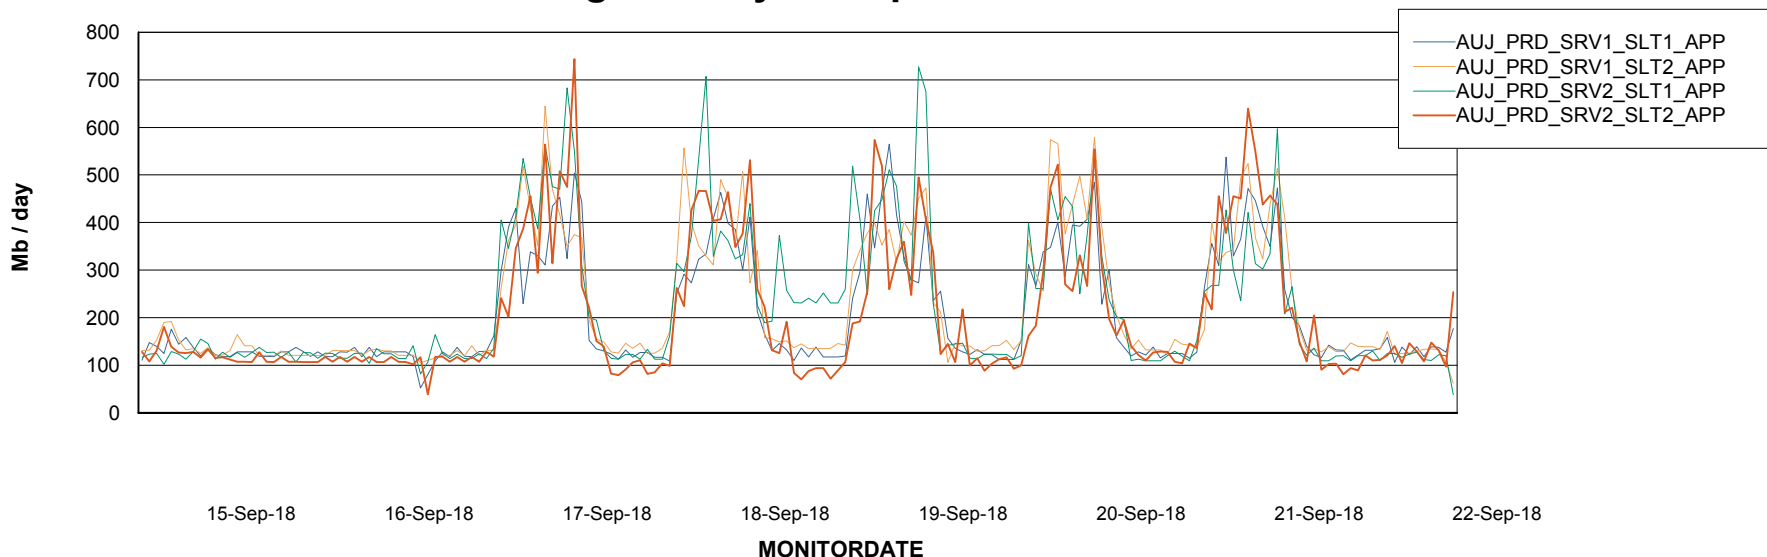

ABSSolute Application Server Services

Avg memory used per ABS Server Service