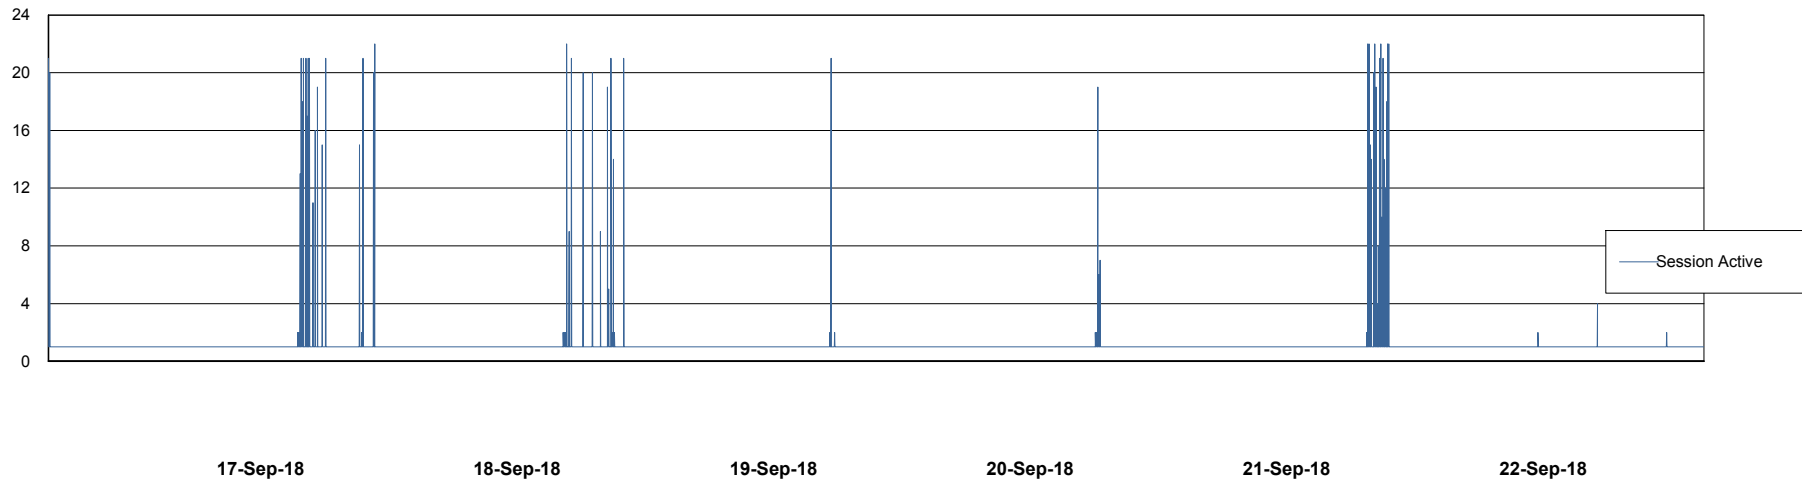

Weekly SLA Customer Report

Customer AUJ_Production
Database ID 41

Database Performance AUJ_DB5_Standby

Weekly SLA Customer Report

Customer AUJ_Production
Database ID 41

Database Performance AUJ_DB6_Standby2