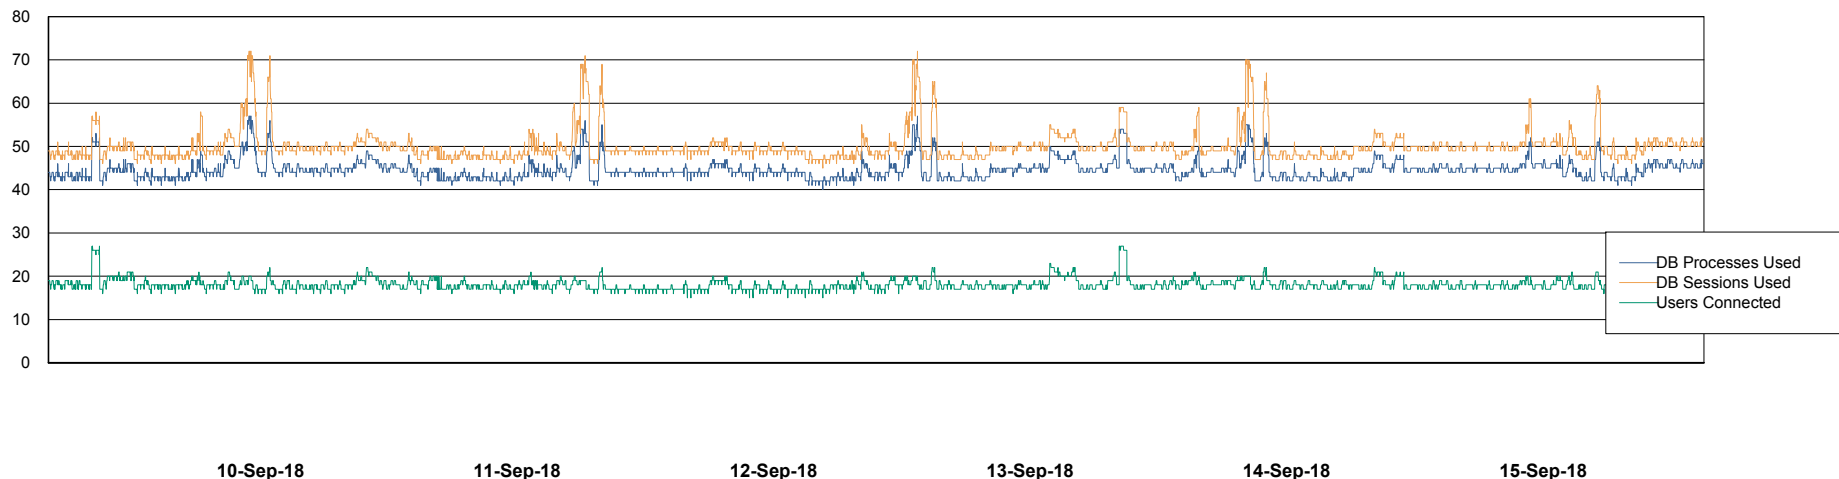

Database Performance VOSBIDB_Production