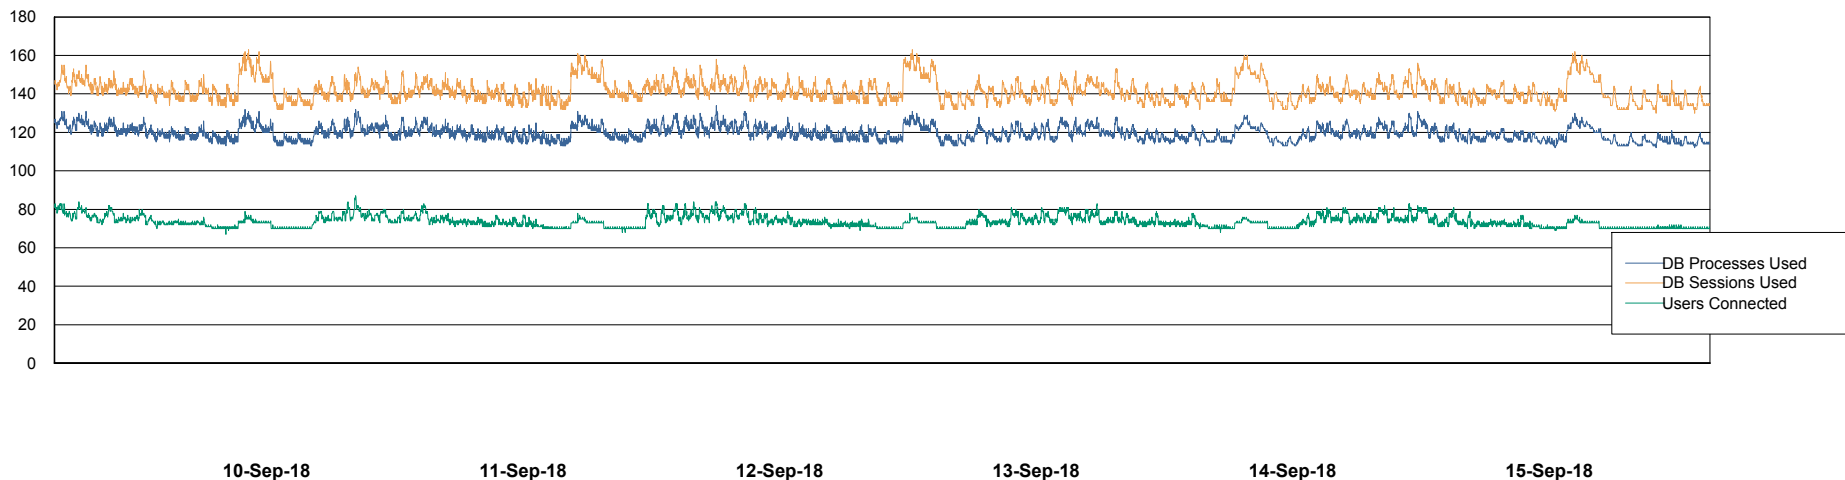

Database Performance VOSDB_Production