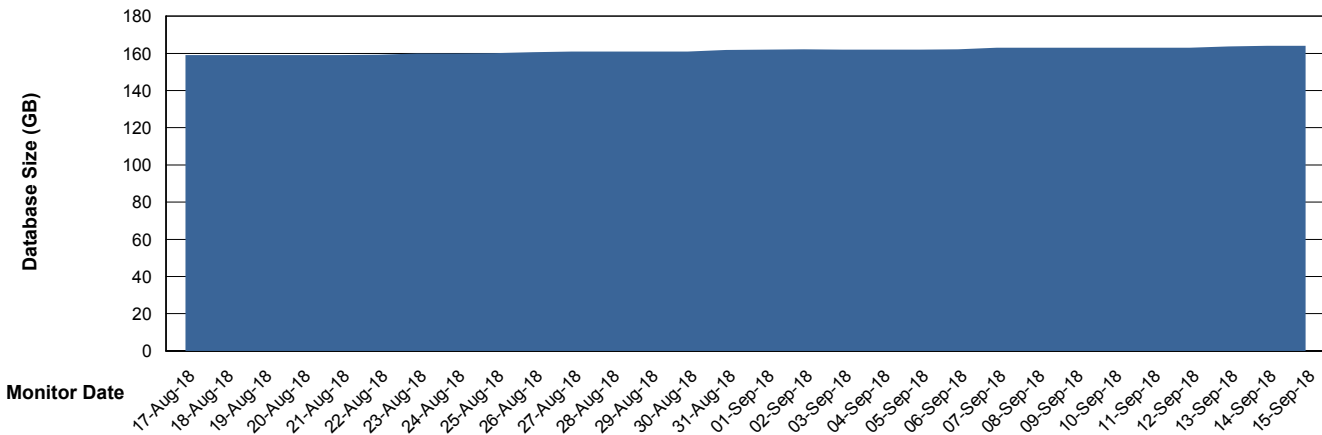

DATABASE SIZE VOSDB_Production

Database growth over last month