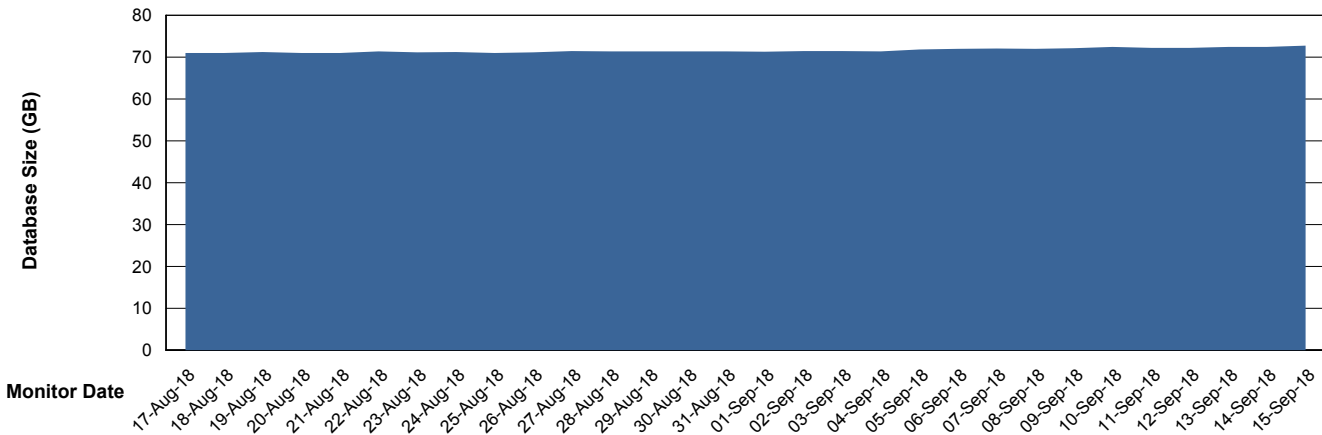

DATABASE SIZE VOSBIDB_Production

Database growth over last month