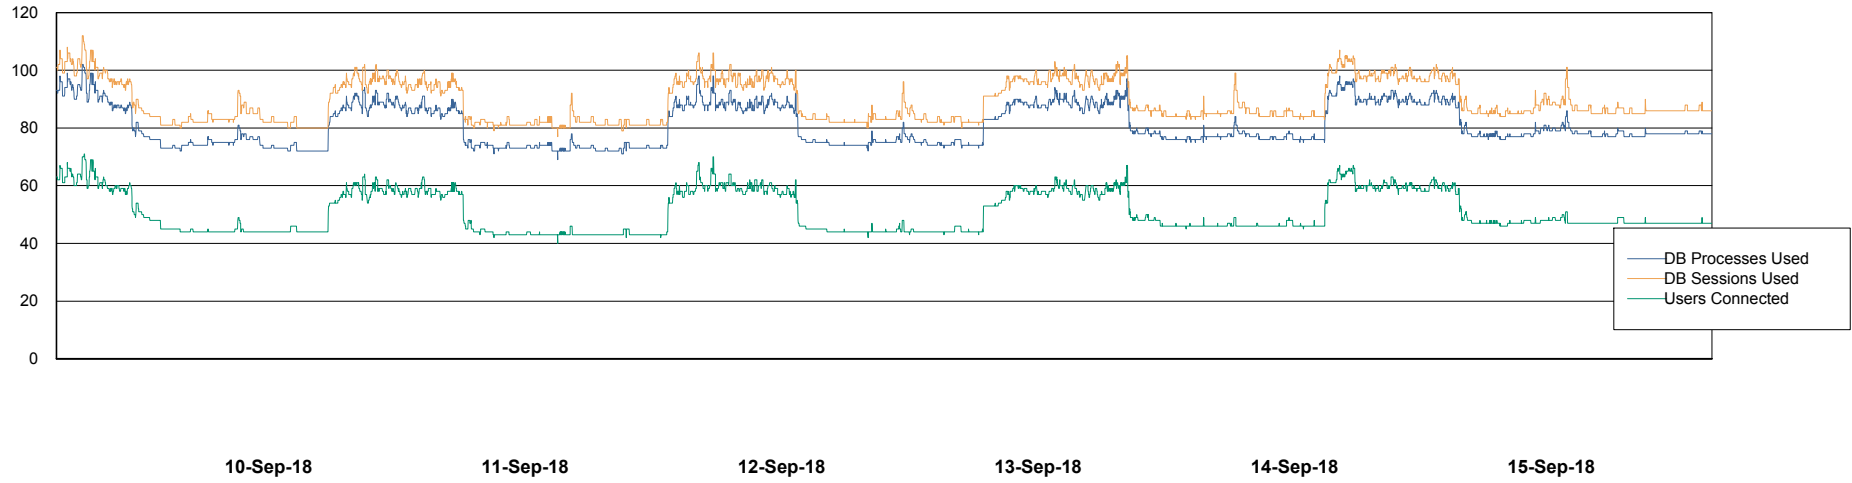

Harddisk Usage VEN_PRD_ORACLE2

	Free disk space on c: (%)	Free disk space on d: (%)	Free disk space on e: (%)
15-Sep-18	40	43	37
14-Sep-18	40	43	38
13-Sep-18	40	43	38
12-Sep-18	40	43	38
11-Sep-18	40	43	39
10-Sep-18	40	43	39
09-Sep-18	40	43	39

Weekly SLA Customer Report

Customer VEN_Production
Database ID 35

Database Performance VENDB_Production

Weekly SLA Customer Report

Customer VEN_Production
Database ID 35

Database Performance VENDB_Standby

Weekly SLA Customer Report