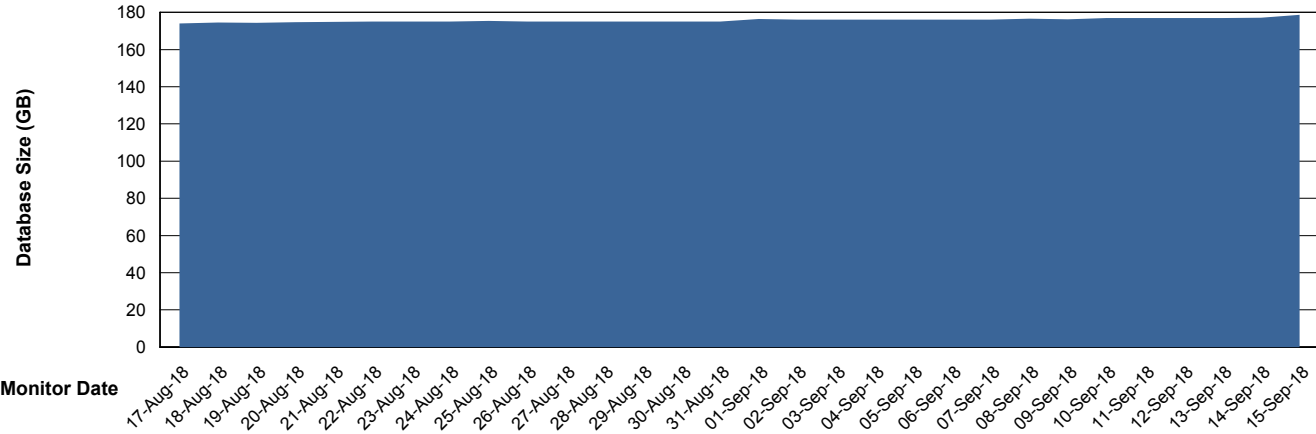

Weekly SLA Customer Report

Customer VEN_Production
Database ID 35

Database Performance VENDB_Production

Weekly SLA Customer Report

Customer VEN_Production
Database ID 35

Database Performance VENDB_Standby

Weekly SLA Customer Report

Customer VEN_Production
 Database ID 35

DATABASE SIZE VENDB_Production

Database growth over last month

Database Tablespace VENDB_Production

Date	Tablespace Name	Filesize (Gb)	Usedsize (Gb)	Percentage free
15-Sep-18	ABSDATA	79	66	16
	INDX	131	110	16
14-Sep-18	ABSDATA	79	66	16
	INDX	131	110	16
13-Sep-18	ABSDATA	79	66	16
	INDX	131	110	16
12-Sep-18	ABSDATA	79	66	16
	INDX	131	110	16
11-Sep-18	ABSDATA	79	66	16
	INDX	131	110	16
10-Sep-18	ABSDATA	79	66	16
	INDX	131	110	16
09-Sep-18	ABSDATA	79	66	16
	INDX	131	110	16