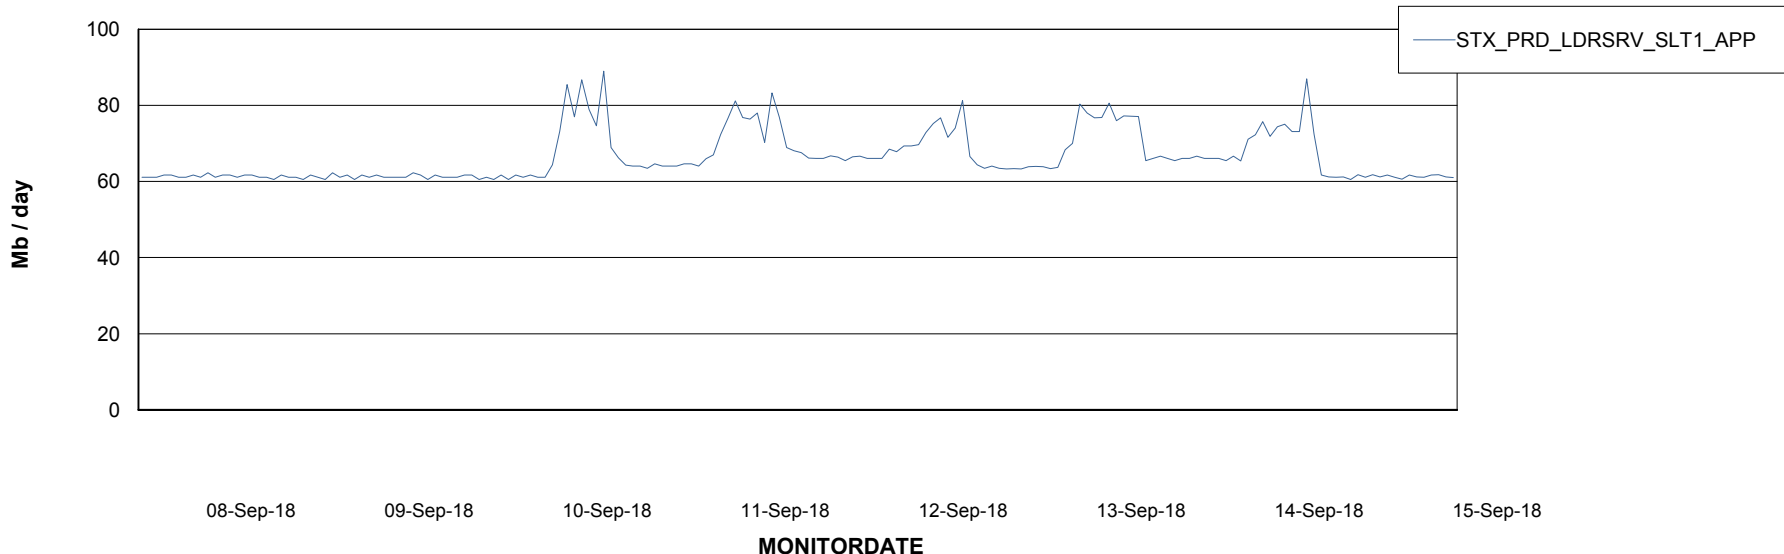

ABSSolute Application Server Services

Avg memory used per ABS Server Service