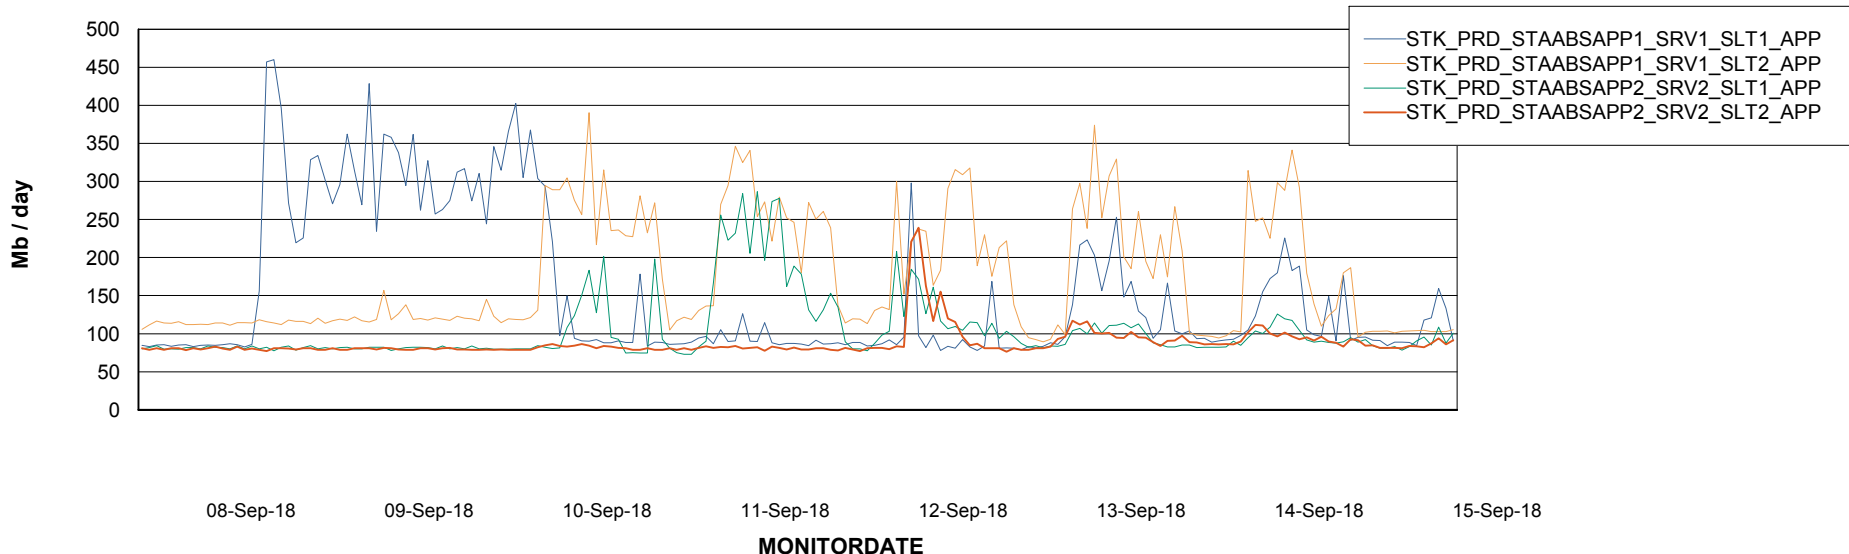

ABSSolute Application Server Services

Avg memory used per ABS Server Service