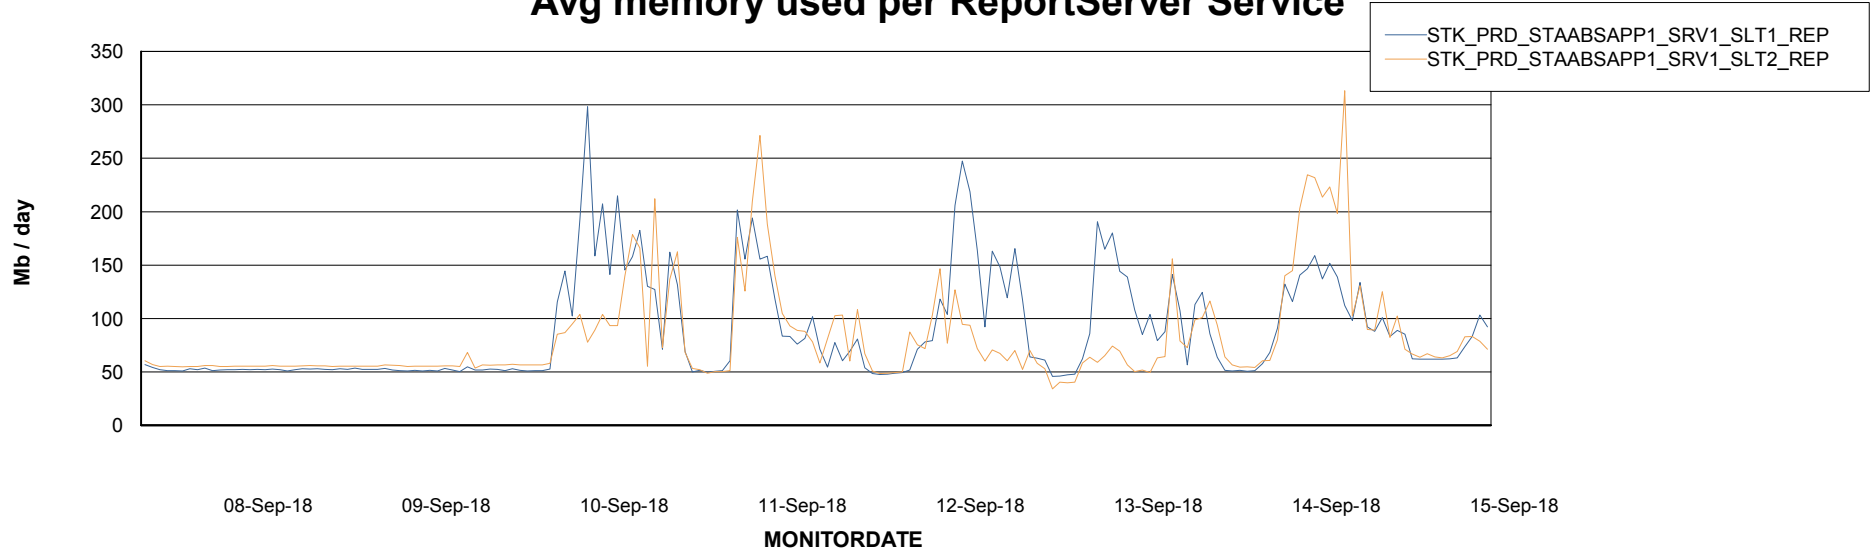

ABSSolute Application ReportServer Services

Avg memory used per ReportServer Service