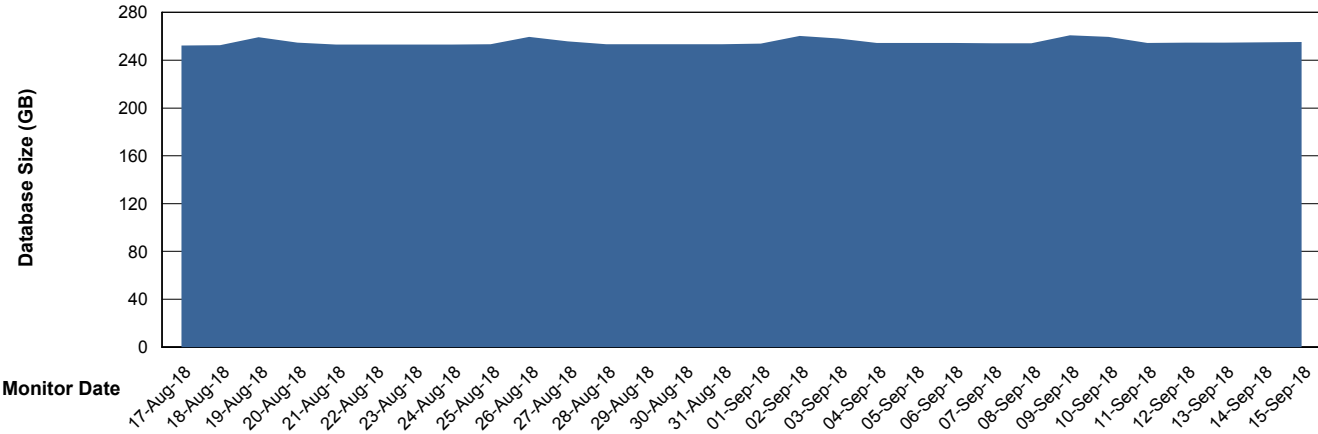

Weekly SLA Customer Report

Customer STK_Production
Database ID 82

Database Performance STKDB_ABS1 Production Database

Weekly SLA Customer Report

Customer STK_Production
Database ID 82

Database Performance STKDB_ABS1SB Standby Database

Weekly SLA Customer Report

Customer STK_Production
 Database ID 82

DATABASE SIZE STKDB_ABS1 Production Database

Database growth over last month

Database Tablespace STKDB_ABS1 Production Database

Date	Tablespace Name	Filesize (Gb)	Usedsize (Gb)	Percentage free
15-Sep-18	ABSDATA	179	131	27
	INDX	140	119	15
14-Sep-18	ABSDATA	179	131	27
	INDX	140	119	15
13-Sep-18	ABSDATA	179	131	27
	INDX	140	119	15
12-Sep-18	ABSDATA	179	131	27
	INDX	140	119	15
11-Sep-18	ABSDATA	179	130	27
	INDX	140	119	15
10-Sep-18	ABSDATA	179	130	27
	INDX	140	119	15
09-Sep-18	ABSDATA	179	130	27
	INDX	140	119	15