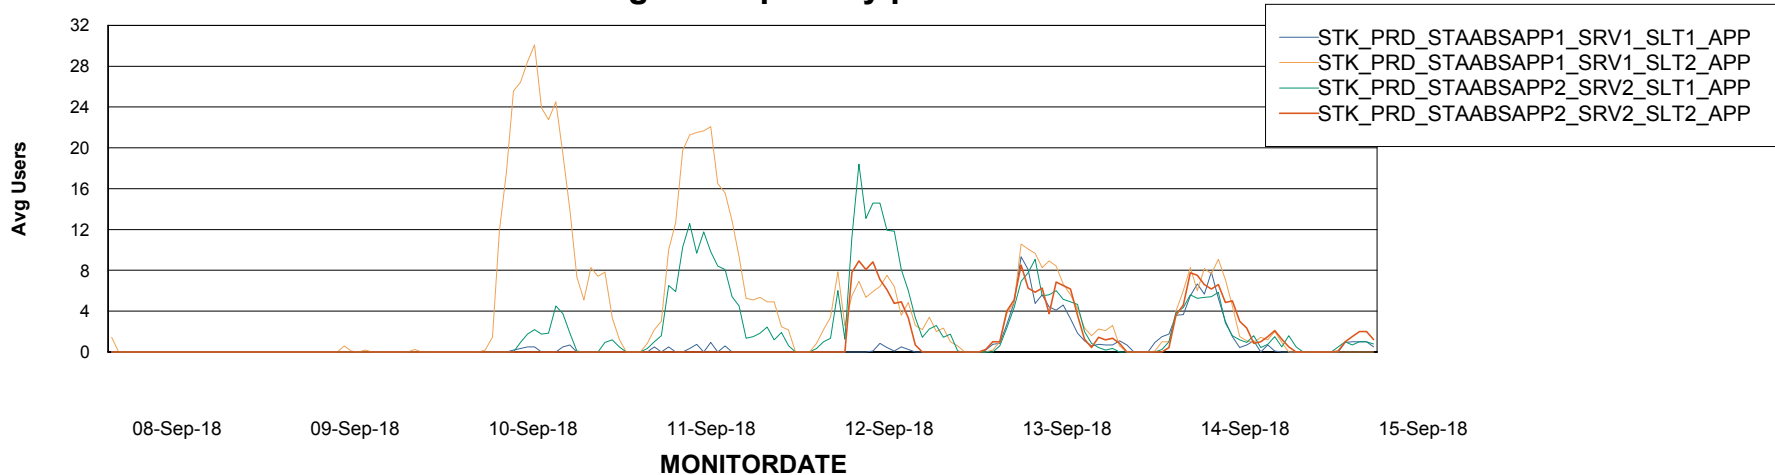

Weekly SLA Customer Report

Customer STK_Production
Database ID 82

ABSSolute Application Server Services

Avg memory used per ABS Server Service

Avg users per day per ABS server

Weekly SLA Customer Report

Customer STK_Production
Database ID 82