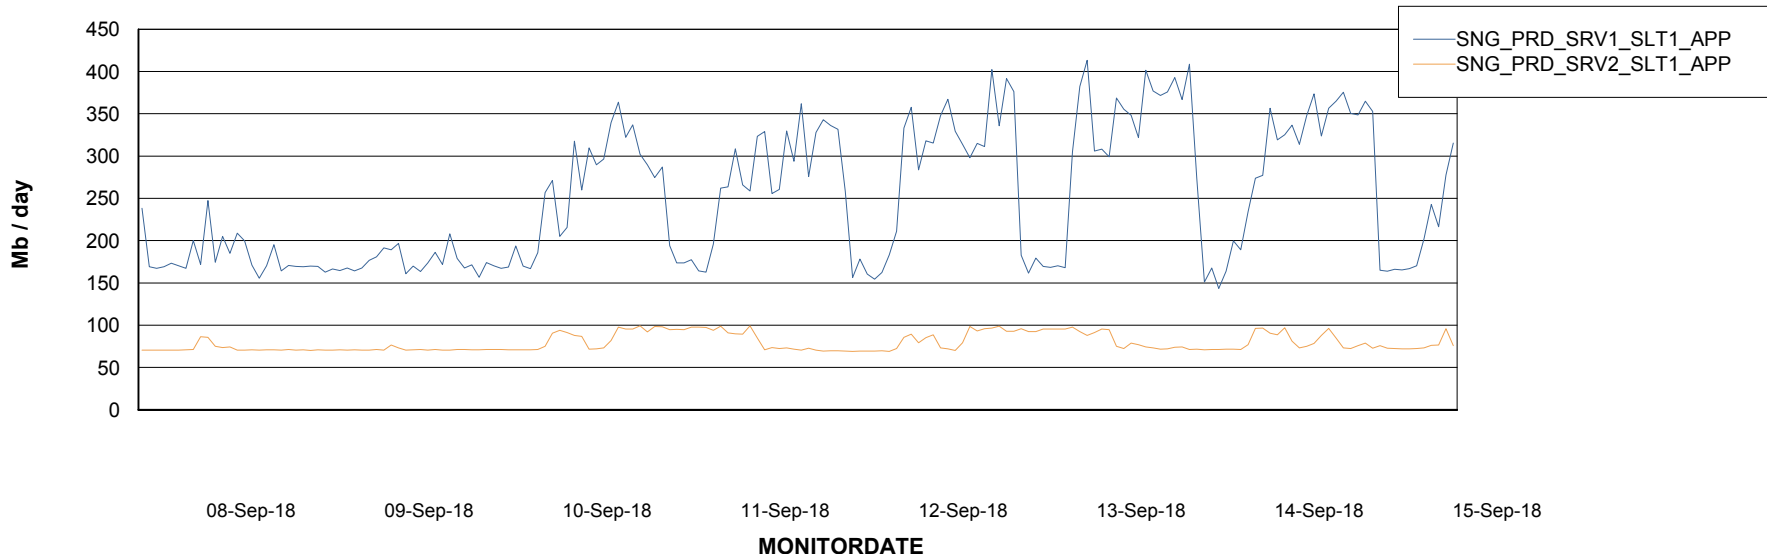

ABSSolute Application Server Services

Avg memory used per ABS Server Service