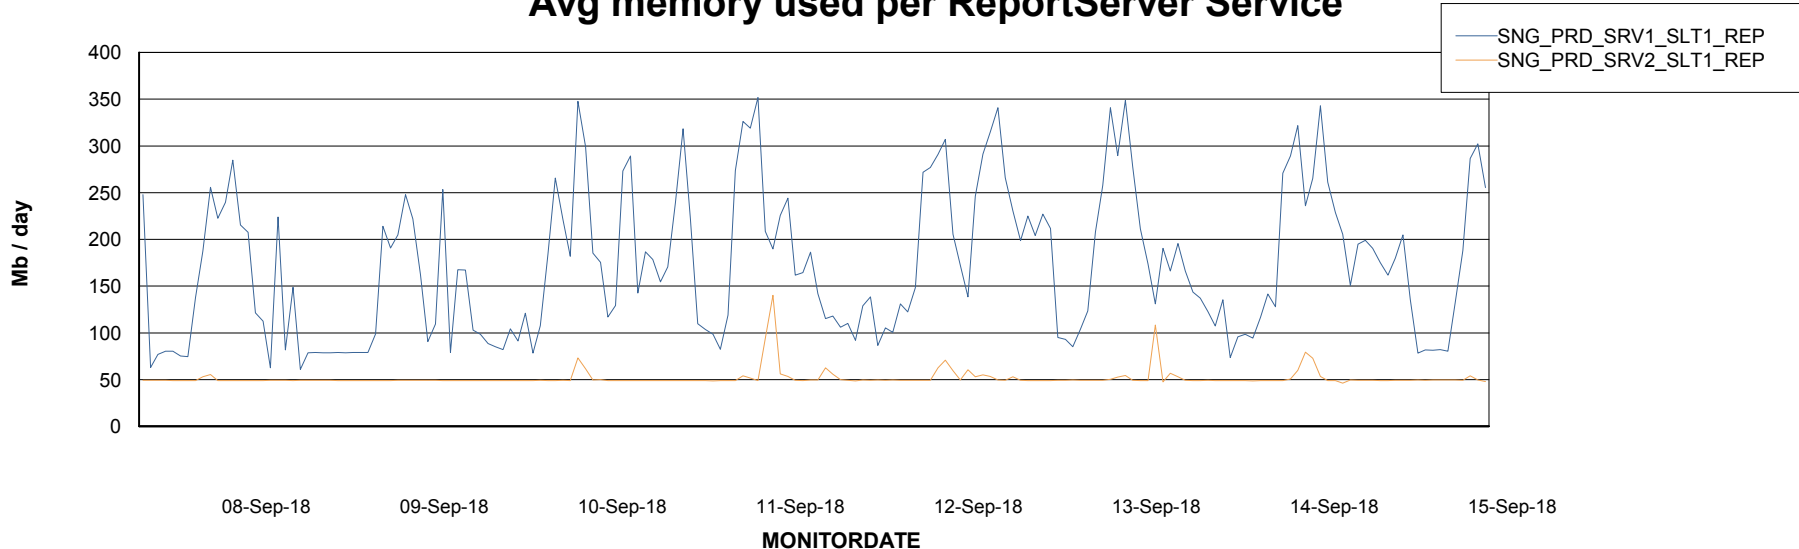

ABSSolute Application ReportServer Services

Avg memory used per ReportServer Service