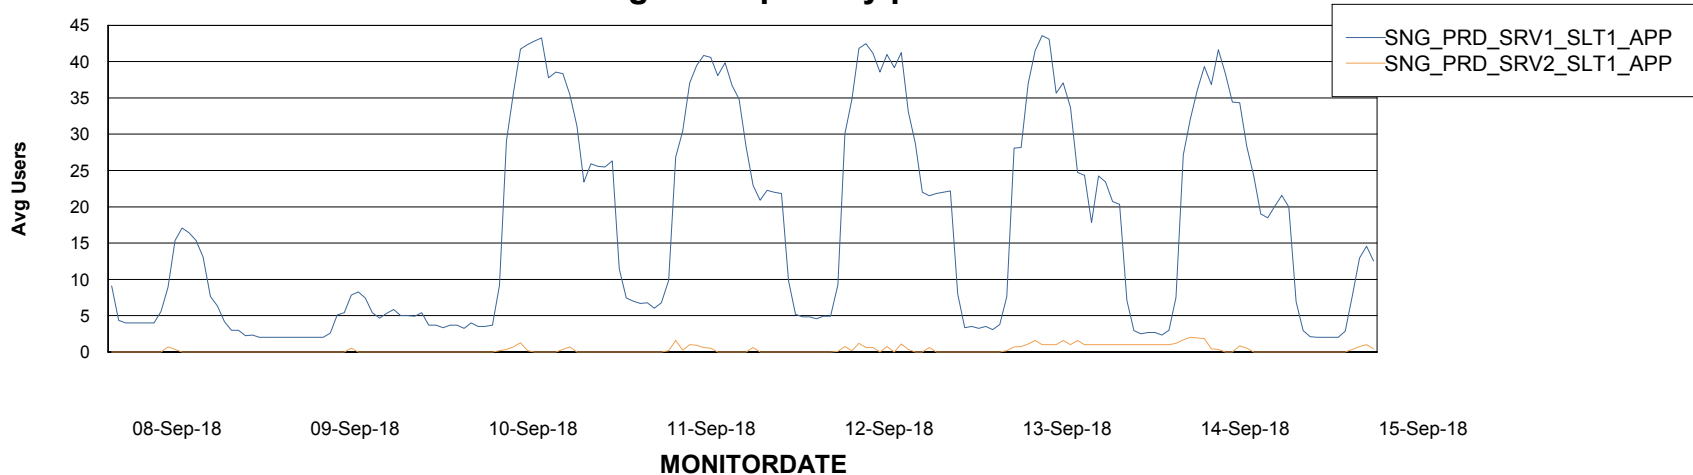

Database Tablespace SNGDB_Production

Date	Tablespace Name	Filesize (Gb)	Usedsize (Gb)	Percentage free
15-Sep-18	ABSDATA	18	15	17
	INDX	54	48	11
14-Sep-18	ABSDATA	18	15	17
	INDX	54	48	11
13-Sep-18	ABSDATA	18	15	17
	INDX	54	48	11
12-Sep-18	ABSDATA	18	15	17
	INDX	54	47	13
11-Sep-18	ABSDATA	18	15	17
	INDX	54	47	13
10-Sep-18	ABSDATA	18	15	17
	INDX	54	47	13
09-Sep-18	ABSDATA	18	15	17
	INDX	54	47	13

Weekly SLA Customer Report

Customer SNG_Production
Database ID 70

ABSSolute Application Server Services

Avg memory used per ABS Server Service

Avg users per day per ABS server

Weekly SLA Customer Report

Customer SNG_Production
Database ID 70