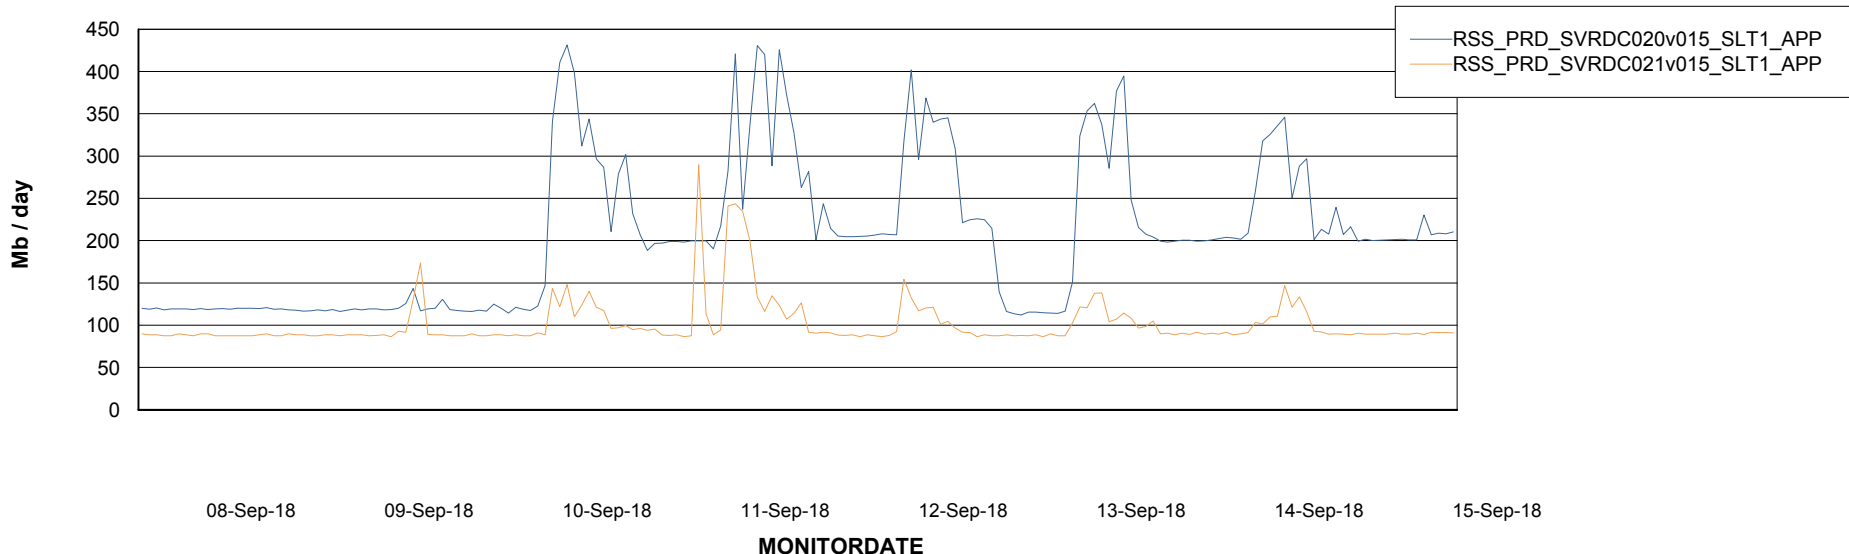

ABSolute Application Server Services

Avg memory used per ABS Server Service