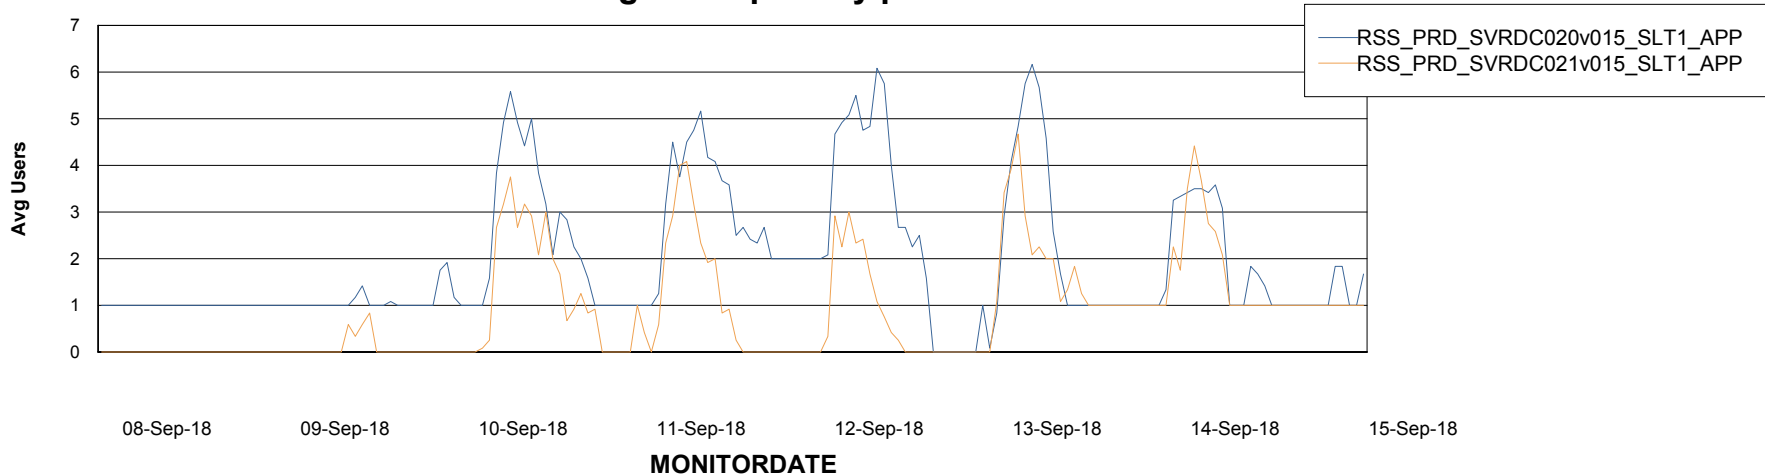

Avg users per day per ABS server