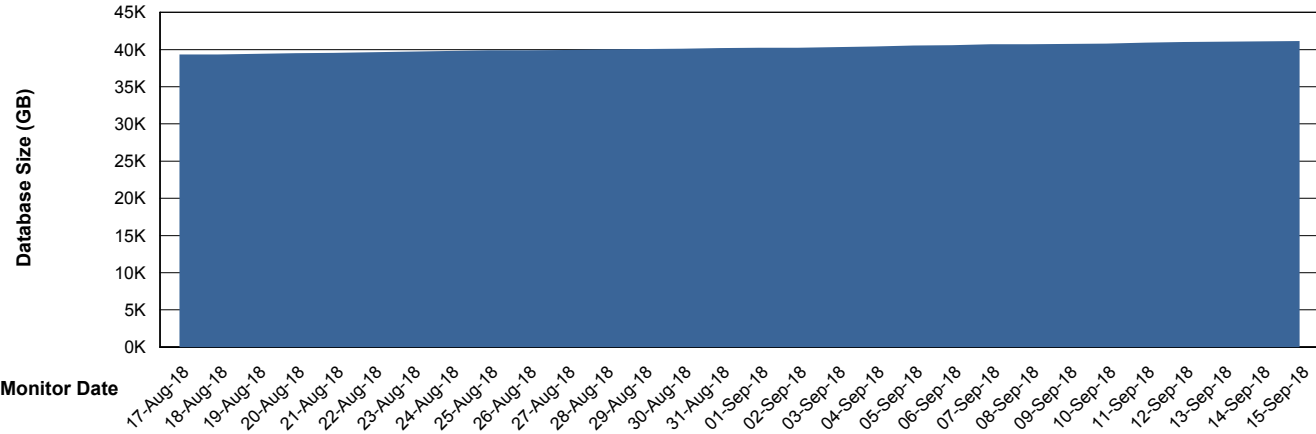

Weekly SLA Customer Report

Customer RSS Production
Database ID 52

Database Performance RSSDB_Production

Weekly SLA Customer Report

Customer RSS Production
Database ID 52

Database Performance RSSDB_Standby

Weekly SLA Customer Report

Customer RSS Production
 Database ID 52

DATABASE SIZE RSSDB_Production

Database growth over last month

Database Tablespace RSSDB_Production

Date	Tablespace Name	Filesize (Gb)	Usedsize (Gb)	Percentage free
15-Sep-18	ABSDATA	20,000	17,289	14
	INDX	27,000	22,534	17
14-Sep-18	ABSDATA	20,000	17,289	14
	INDX	27,000	22,526	17
13-Sep-18	ABSDATA	20,000	17,273	14
	INDX	27,000	22,472	17
12-Sep-18	ABSDATA	20,000	17,257	14
	INDX	27,000	22,430	17
11-Sep-18	ABSDATA	20,000	17,246	14
	INDX	27,000	22,374	17
10-Sep-18	ABSDATA	20,000	17,163	14
	INDX	27,000	22,334	17
09-Sep-18	ABSDATA	20,000	17,098	15
	INDX	27,000	22,313	17