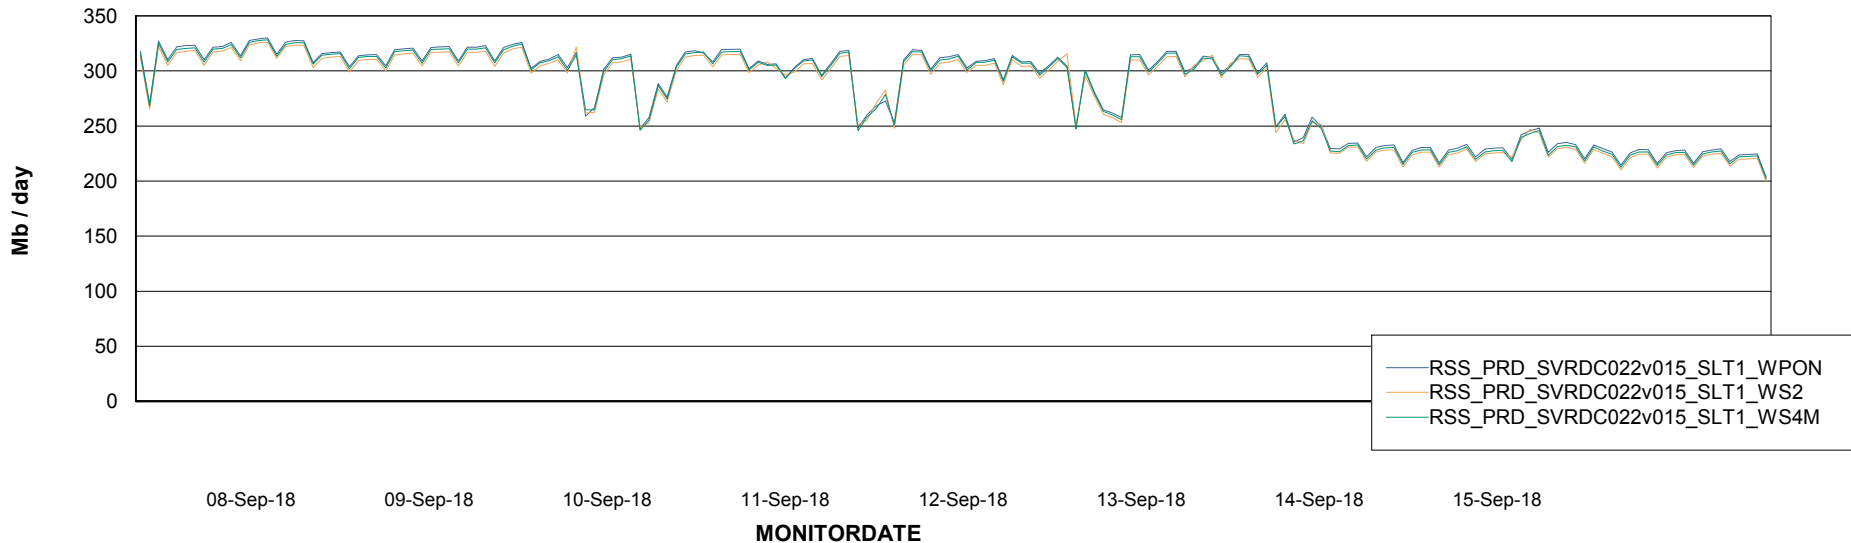

ABSSolute Web Component Services

Avg memory used per ABS Web component