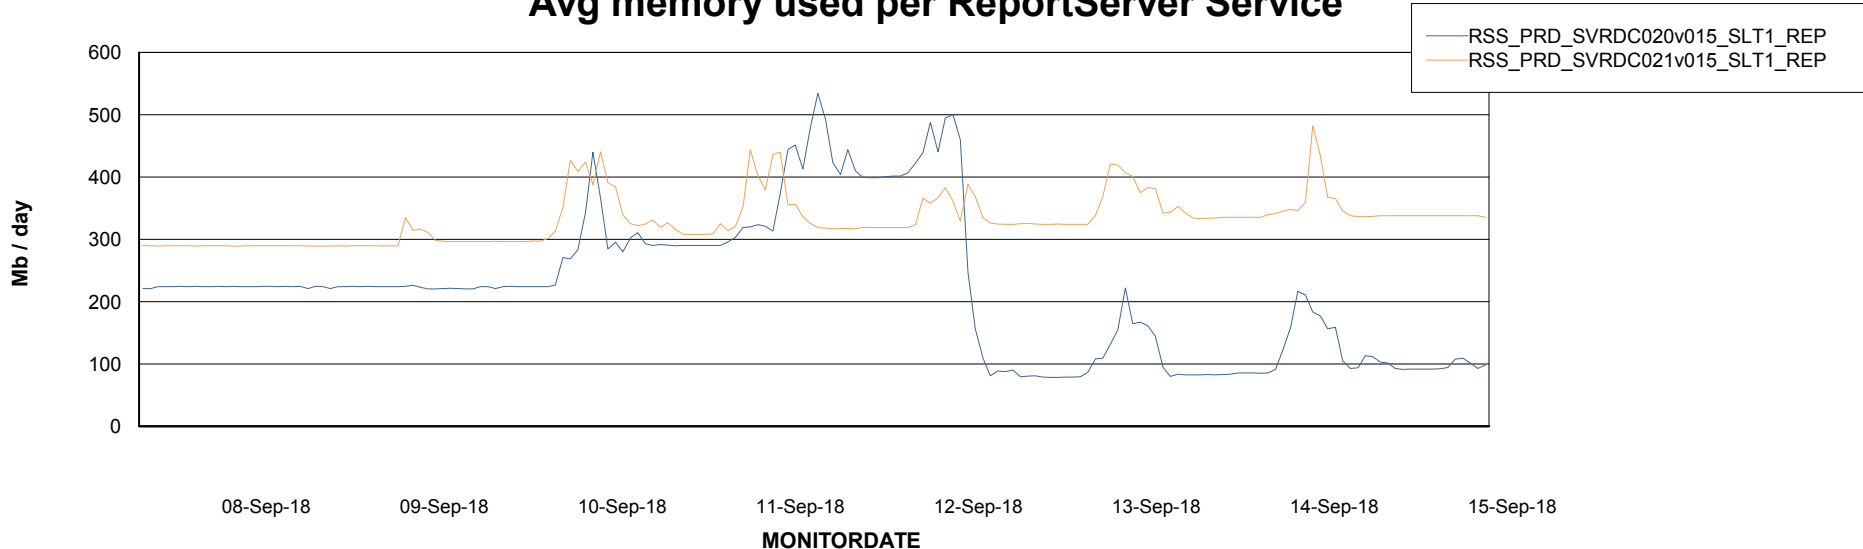

Avg memory used per ABS Server Service

Avg users per day per ABS server

Weekly SLA Customer Report

Customer RSS Production
Database ID 52

ABSSolute Application ReportServer Services

Avg memory used per ReportServer Service