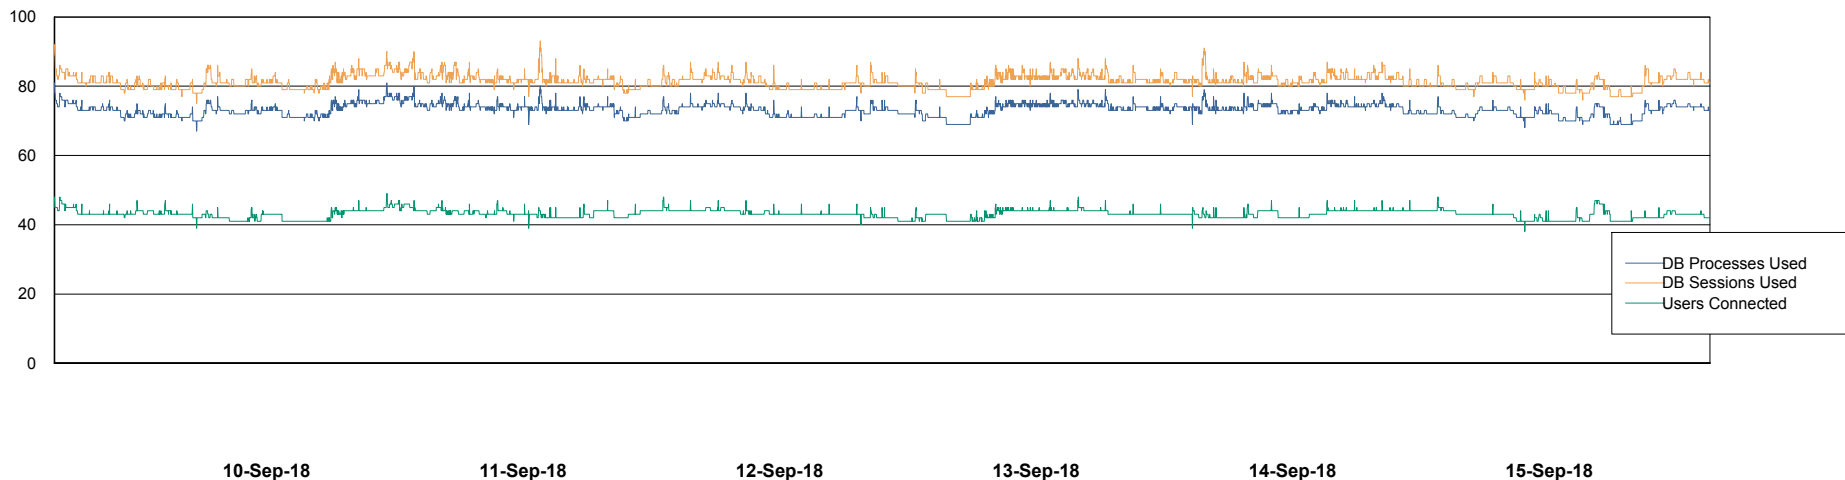

Database Performance RSSDB_Production