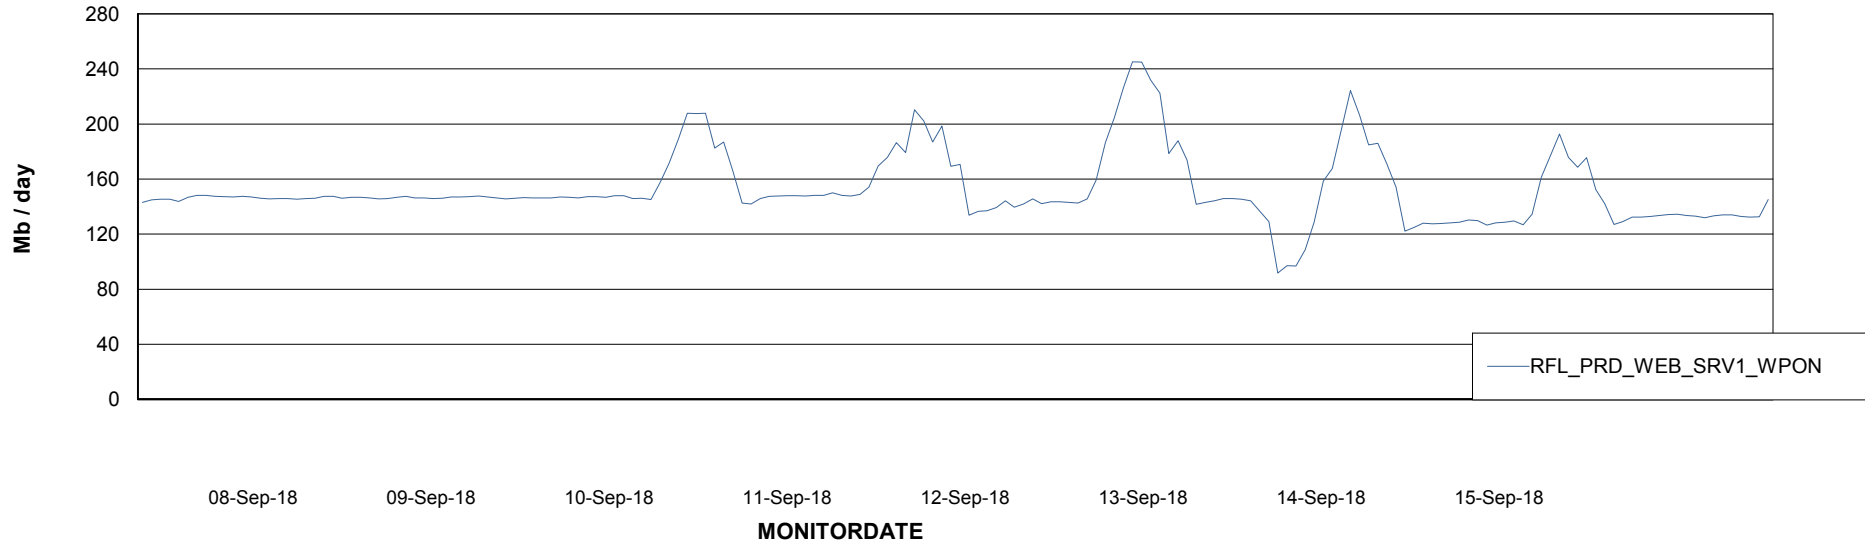

ABSSolute Web Component Services

Avg memory used per ABS Web component