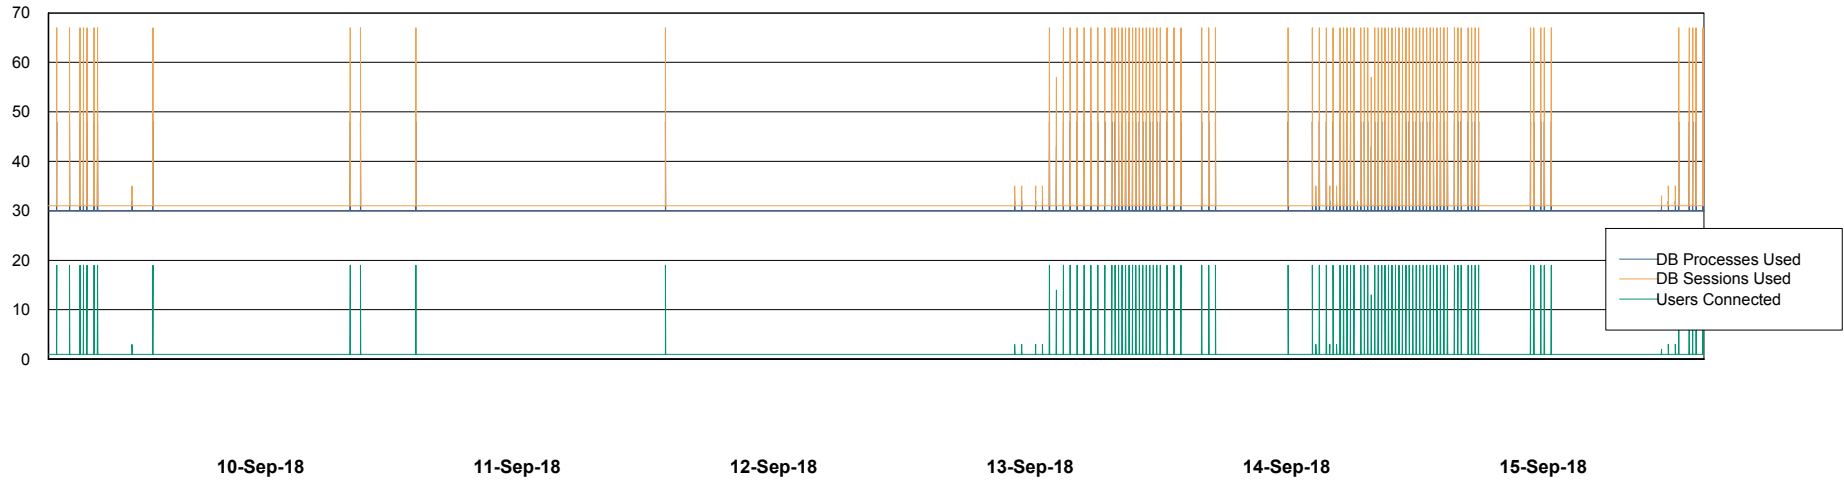

Weekly SLA Customer Report

Customer RFL_Production
Database ID 36

Database Performance RFLDB_Production

Weekly SLA Customer Report

Customer RFL_Production
Database ID 36

Database Performance RFLDB_Standby

Weekly SLA Customer Report