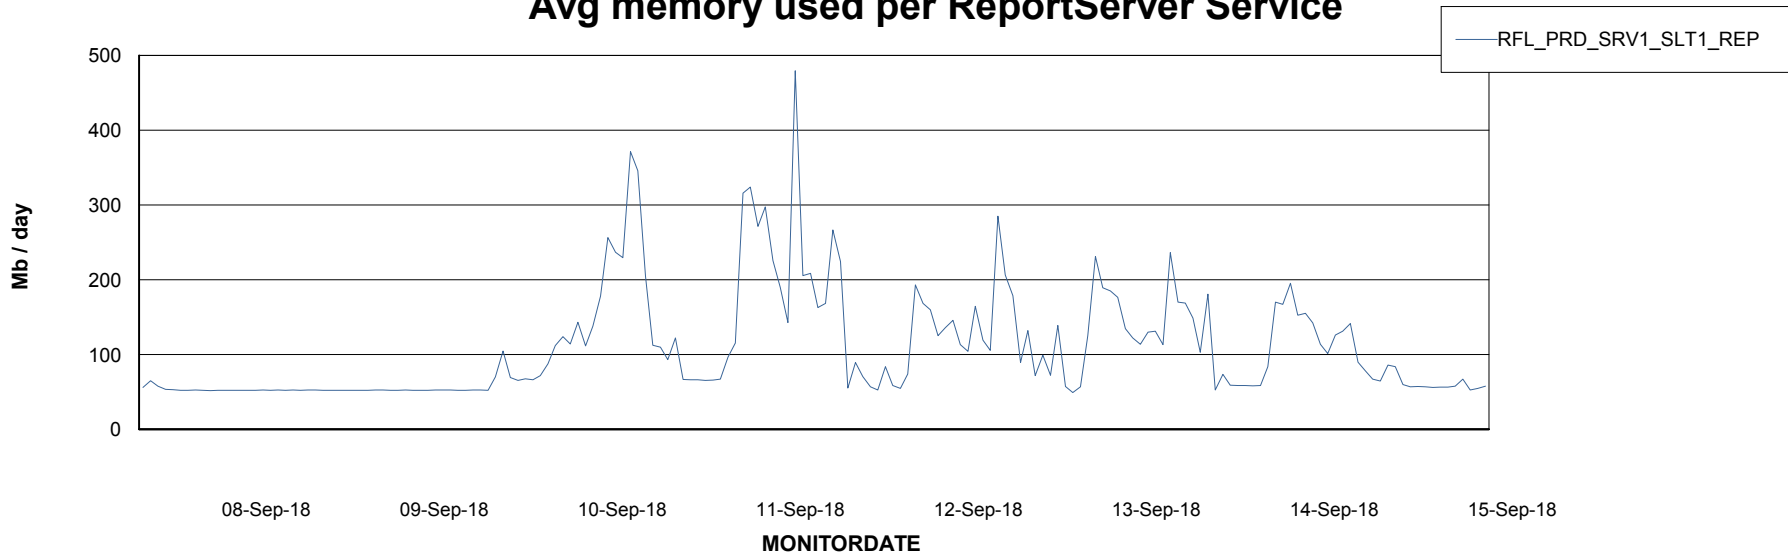

Avg memory used per ABS Server Service

Avg users per day per ABS server

Weekly SLA Customer Report

Customer RFL_Production
Database ID 36

ABSSolute Application ReportServer Services

Avg memory used per ReportServer Service