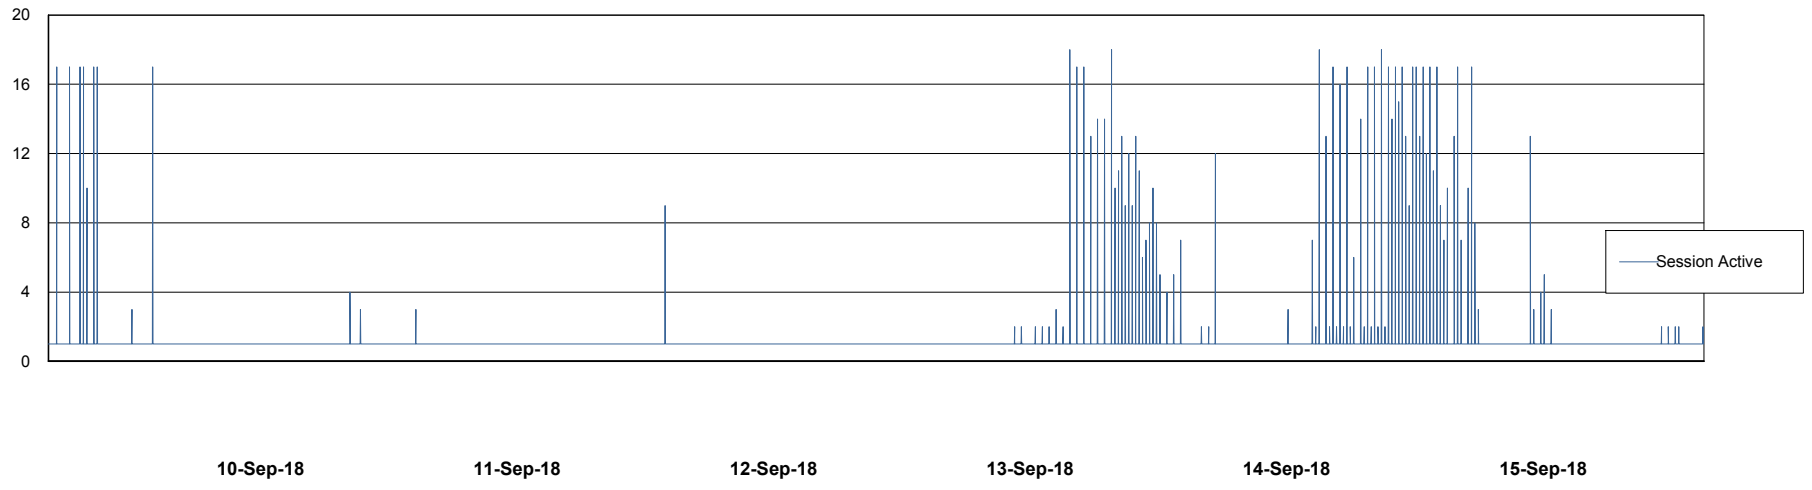

Weekly SLA Customer Report

Customer RFL_Production
Database ID 36

Database Performance RFLDB_Production

Weekly SLA Customer Report

Customer RFL_Production
Database ID 36

Database Performance RFLDB_Standby

Weekly SLA Customer Report

Customer RFL_Production
 Database ID 36

DATABASE SIZE RFLDB_Production

Database growth over last month

Database Tablespace RFLDB_Production

| Date | Tablespace Name | Filesize (Gb) | Usedsize (Gb) | Percentage free |
|-----------|-----------------|---------------|---------------|-----------------|
| 15-Sep-18 | ABSDATA | 52 | 44 | 15 |
| | INDX | 130 | 104 | 20 |
| 14-Sep-18 | ABSDATA | 52 | 44 | 15 |
| | INDX | 130 | 104 | 20 |
| 13-Sep-18 | ABSDATA | 52 | 44 | 15 |
| | INDX | 130 | 104 | 20 |
| 12-Sep-18 | ABSDATA | 52 | 44 | 15 |
| | INDX | 130 | 103 | 21 |
| 11-Sep-18 | ABSDATA | 52 | 44 | 15 |
| | INDX | 130 | 103 | 21 |
| 10-Sep-18 | ABSDATA | 52 | 44 | 15 |
| | INDX | 130 | 103 | 21 |
| 09-Sep-18 | ABSDATA | 52 | 44 | 15 |
| | INDX | 130 | 103 | 21 |