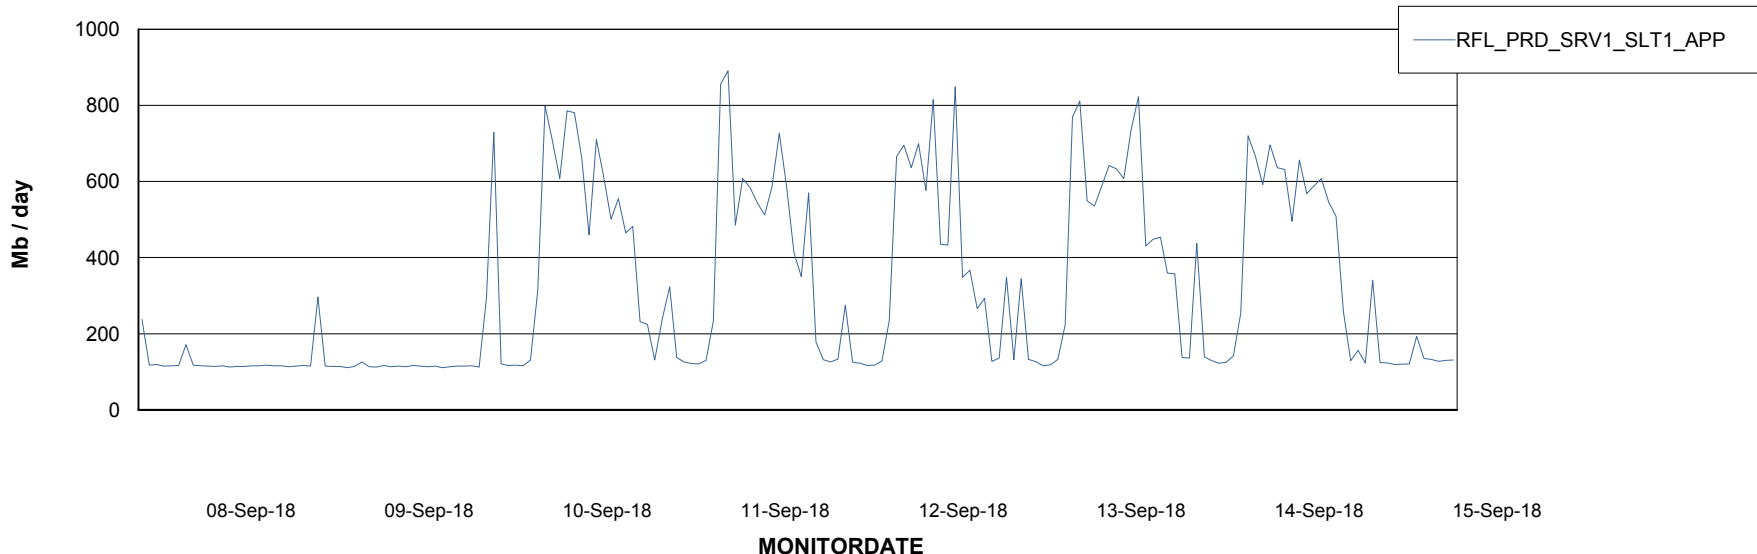

ABSSolute Application Server Services

Avg memory used per ABS Server Service