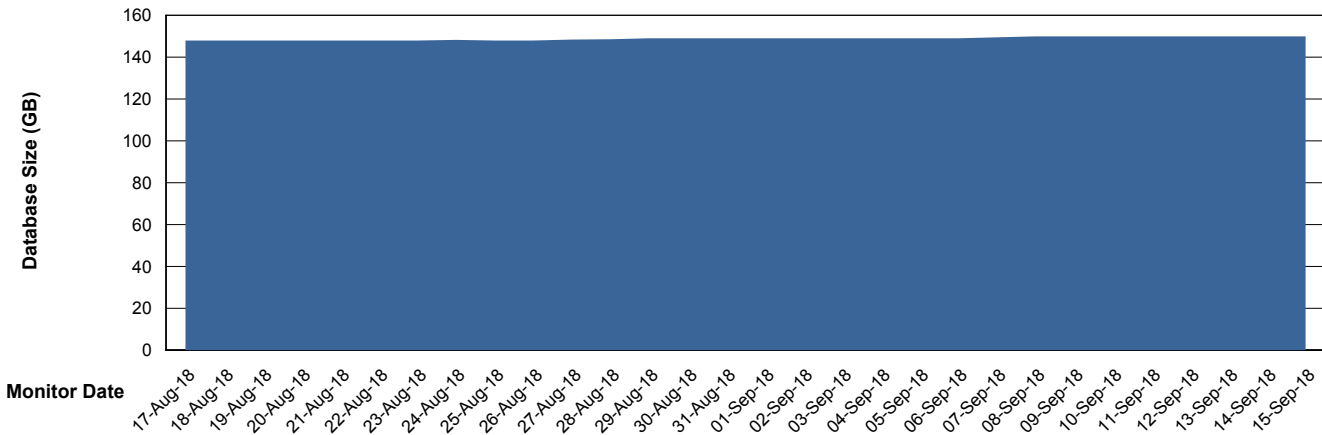

Weekly SLA Customer Report

Customer RFL_Production
Database ID 36

Database Performance RFLDB_Production

Weekly SLA Customer Report

Customer RFL_Production
Database ID 36

Database Performance RFLDB_Standby

Weekly SLA Customer Report

Customer RFL_Production
 Database ID 36

DATABASE SIZE RFLDB_Production

Database growth over last month

Database Tablespace RFLDB_Production

| Date | Tablespace Name | Filesize (Gb) | Usedsize (Gb) | Percentage free |
|-----------|-----------------|---------------|---------------|-----------------|
| 15-Sep-18 | ABSDATA | 52 | 44 | 15 |
| | INDX | 130 | 104 | 20 |
| 14-Sep-18 | ABSDATA | 52 | 44 | 15 |
| | INDX | 130 | 104 | 20 |
| 13-Sep-18 | ABSDATA | 52 | 44 | 15 |
| | INDX | 130 | 104 | 20 |
| 12-Sep-18 | ABSDATA | 52 | 44 | 15 |
| | INDX | 130 | 103 | 21 |
| 11-Sep-18 | ABSDATA | 52 | 44 | 15 |
| | INDX | 130 | 103 | 21 |
| 10-Sep-18 | ABSDATA | 52 | 44 | 15 |
| | INDX | 130 | 103 | 21 |
| 09-Sep-18 | ABSDATA | 52 | 44 | 15 |
| | INDX | 130 | 103 | 21 |