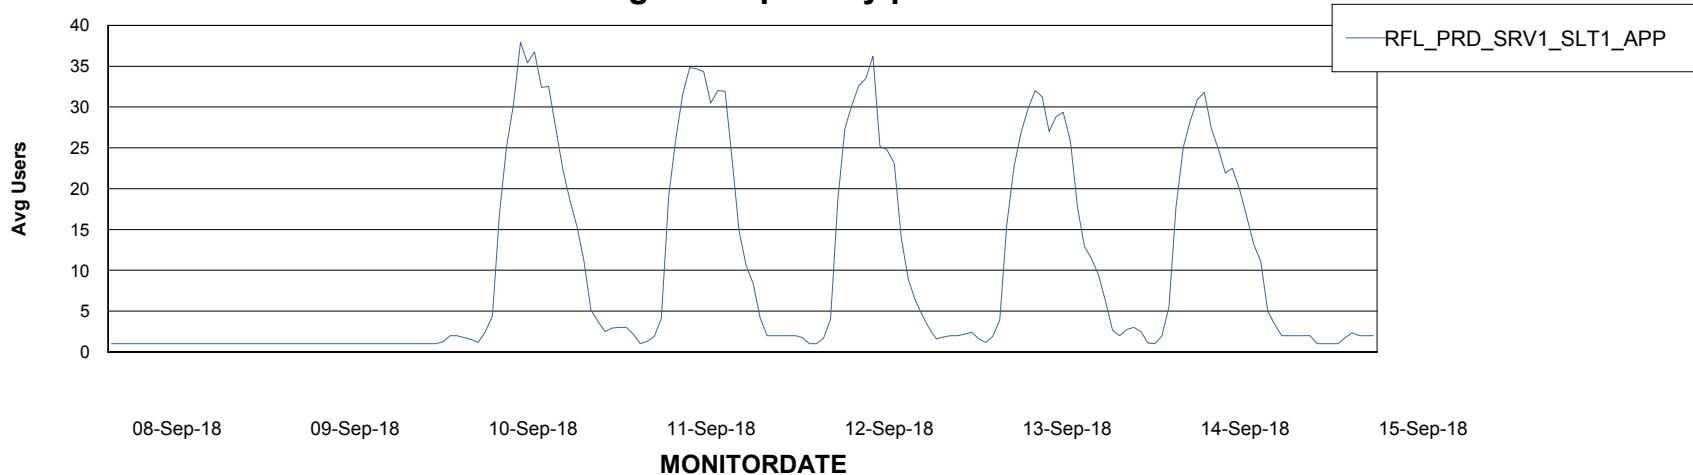

Avg users per day per ABS server