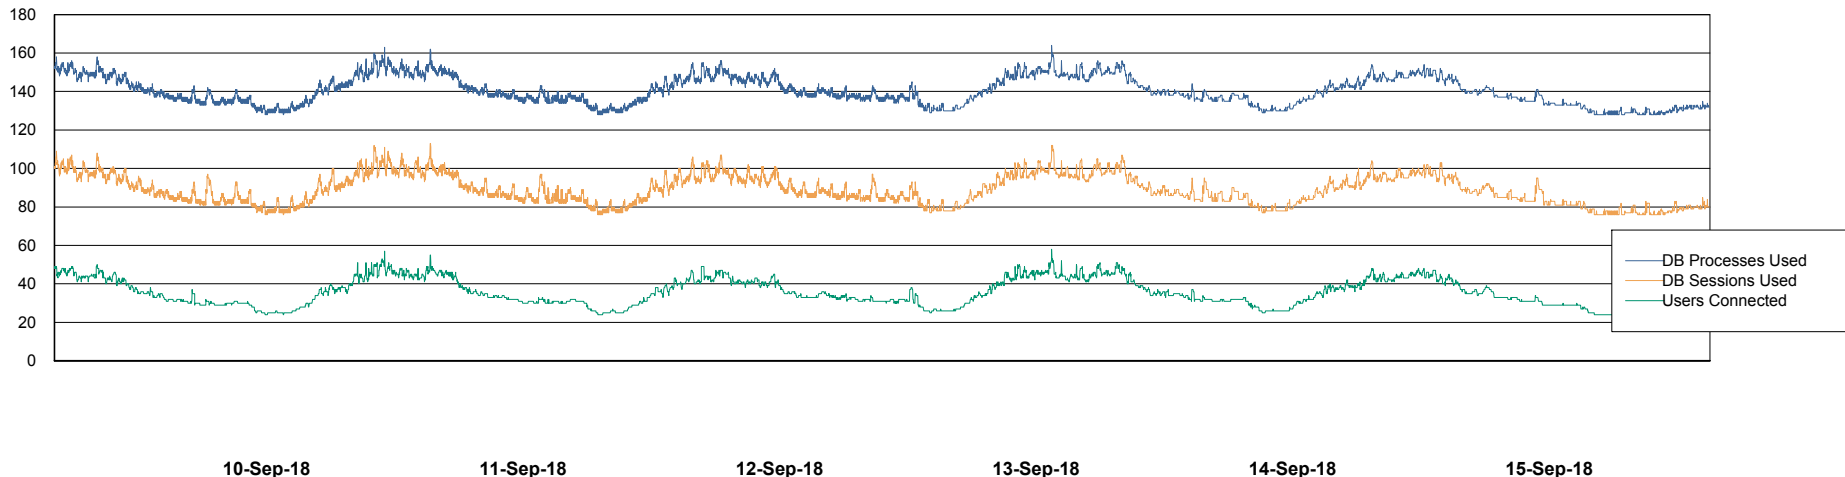

Harddisk Usage RFL_STB

| | Free disk space on c: (%) | Total disk space on c: (Gb) | Free disk space on d: (%) | Total disk space on d: (Gb) | Free disk space on e: (%) | Total disk space on e: (Gb) | Free disk space on f: (%) | Total disk space on f: (Gb) |
|-----------|---------------------------|-----------------------------|---------------------------|-----------------------------|---------------------------|-----------------------------|---------------------------|-----------------------------|
| 15-Sep-18 | 54 | 195 | 83 | 559 | 62 | 559 | 81 | 363 |
| 14-Sep-18 | 54 | 195 | 83 | 559 | 62 | 559 | 81 | 363 |
| 13-Sep-18 | 54 | 195 | 83 | 559 | 62 | 559 | 82 | 363 |
| 12-Sep-18 | 54 | 195 | 83 | 559 | 62 | 559 | 82 | 363 |
| 11-Sep-18 | 54 | 195 | 83 | 559 | 62 | 559 | 82 | 363 |
| 10-Sep-18 | 54 | 195 | 83 | 559 | 62 | 559 | 83 | 363 |
| 09-Sep-18 | 54 | 195 | 83 | 559 | 62 | 559 | 83 | 363 |

Weekly SLA Customer Report

Customer RFL_Production
Database ID 36

Database Performance RFLDB_Production

Weekly SLA Customer Report

Customer RFL_Production
Database ID 36

Database Performance RFLDB_Standby

Weekly SLA Customer Report