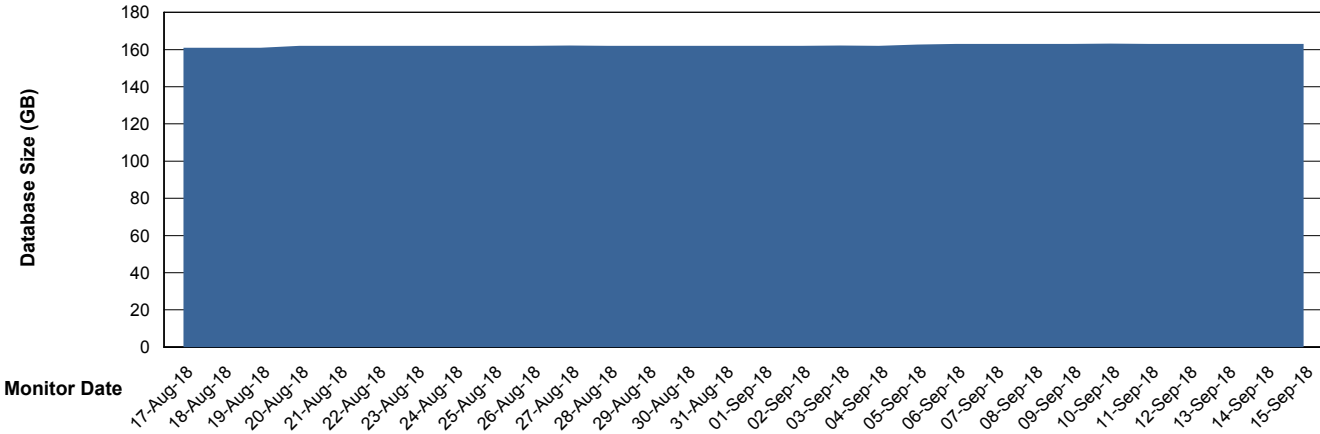

DATABASE SIZE PHSDB_Production

Database growth over last month