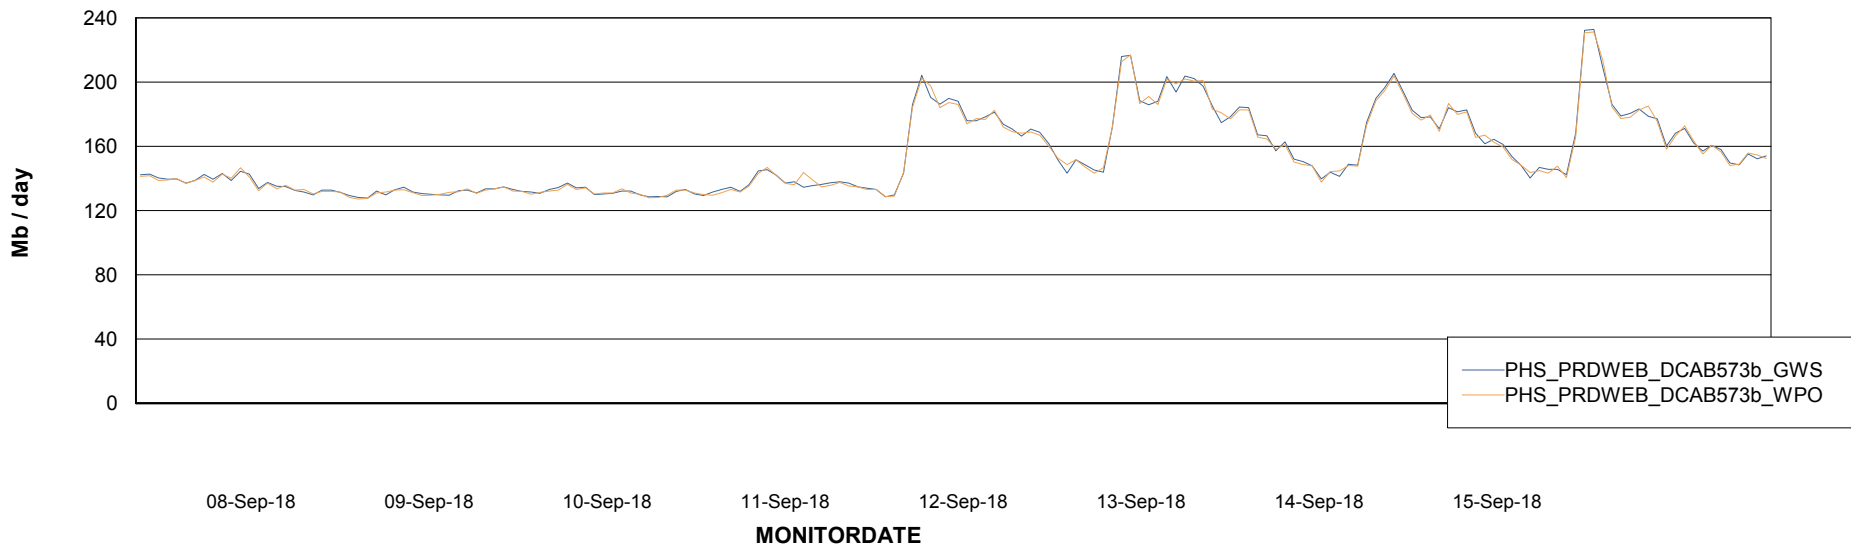

ABSSolute Web Component Services

Avg memory used per ABS Web component