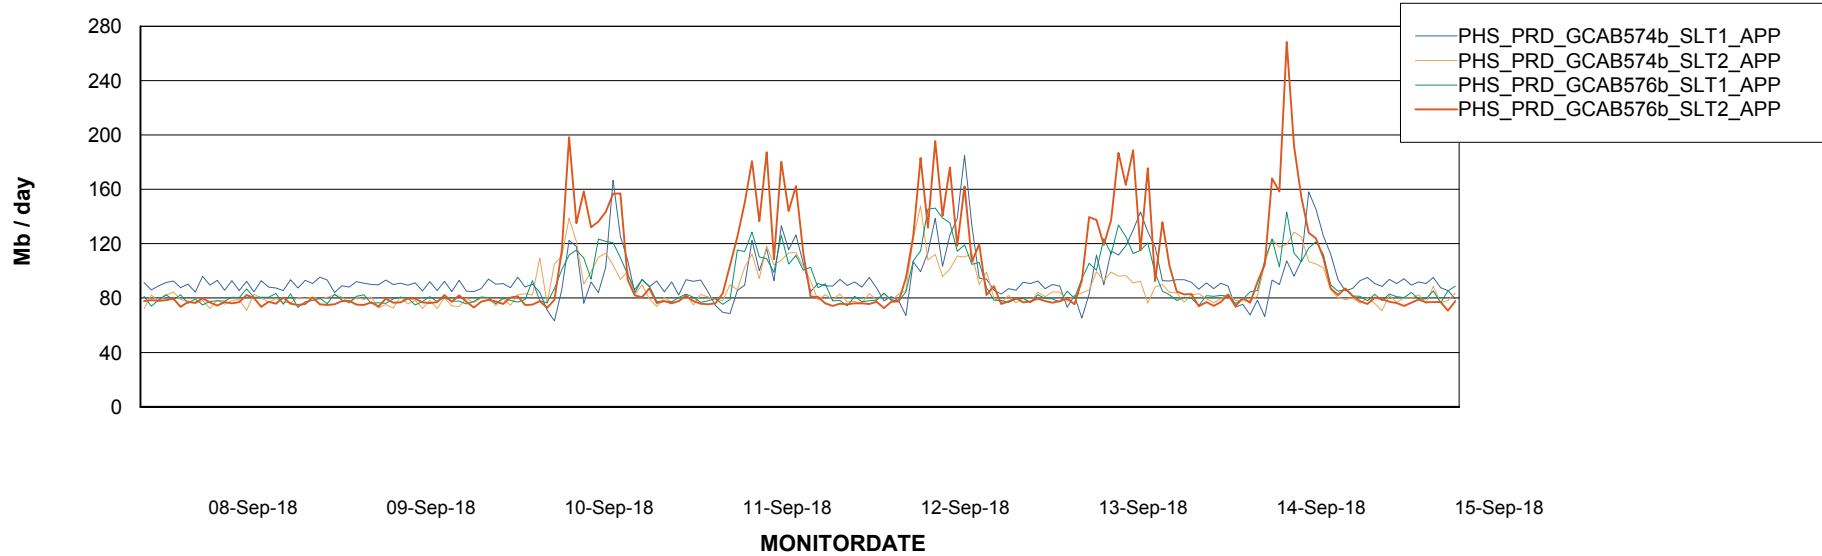

ABSSolute Application Server Services

Avg memory used per ABS Server Service