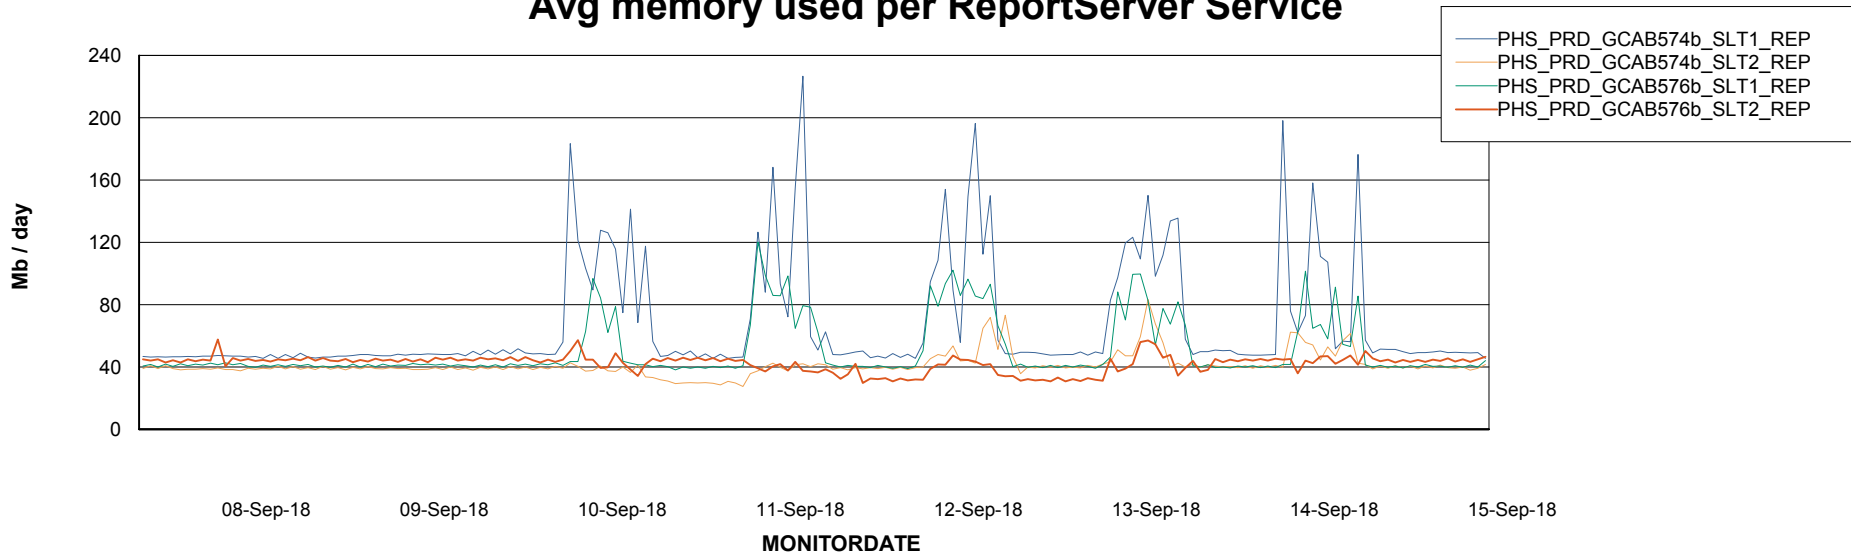

Avg memory used per ABS Server Service

Avg users per day per ABS server

Weekly SLA Customer Report

Customer PHS_Production
Database ID 47

ABSSolute Application ReportServer Services

Avg memory used per ReportServer Service