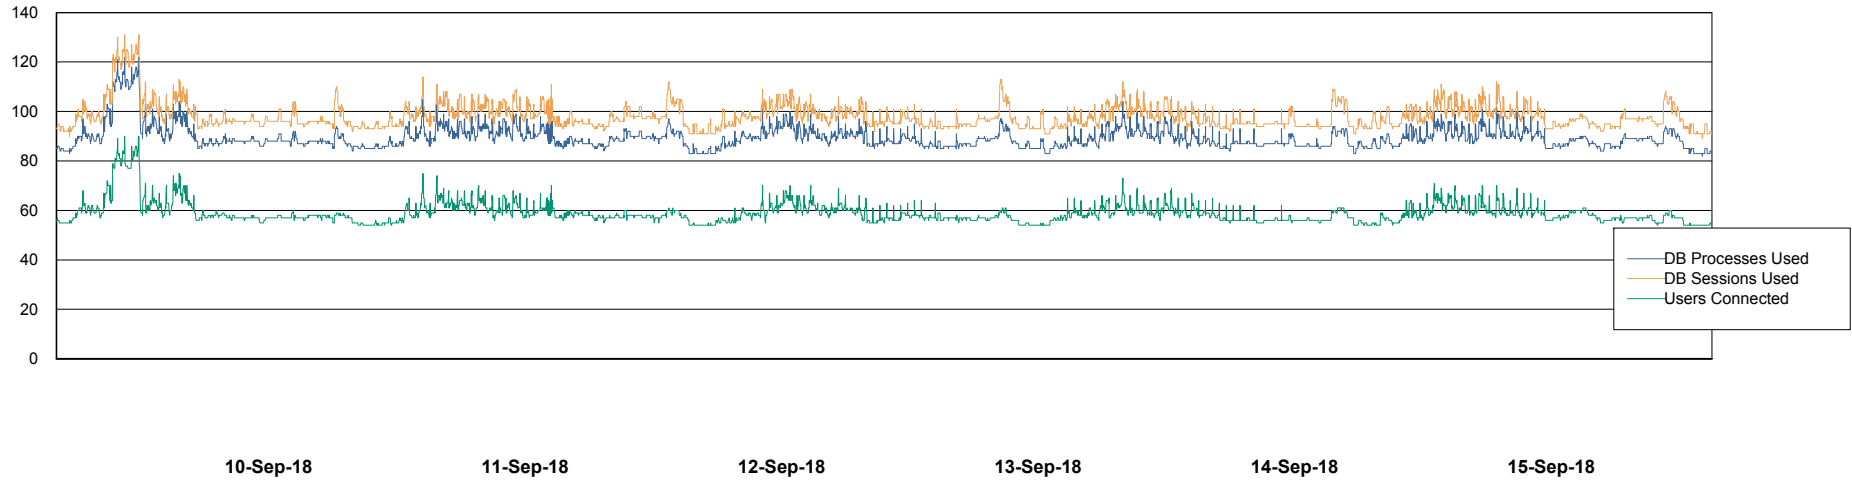

Database Performance PCODB_Production