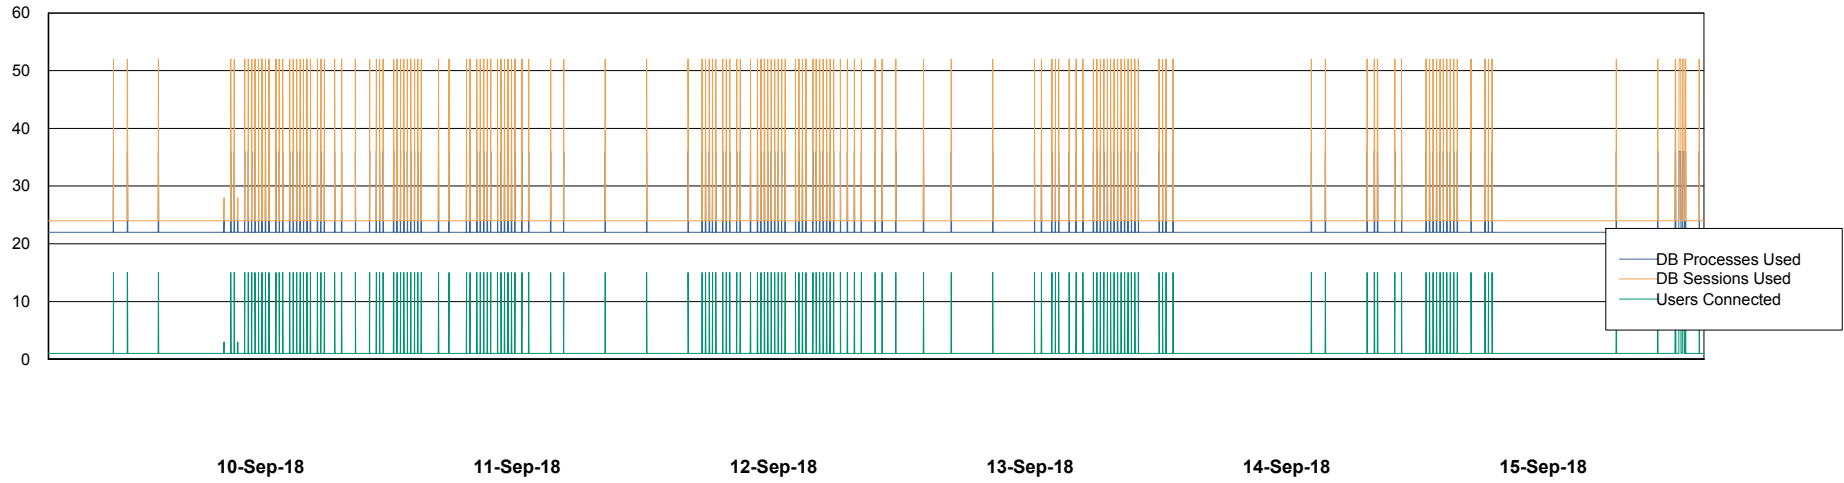

Weekly SLA Customer Report

Customer PCO Production
Database ID 44

Database Performance PCODB_Production

Weekly SLA Customer Report

Customer PCO Production
Database ID 44

Database Performance PCODB_Standby

Weekly SLA Customer Report