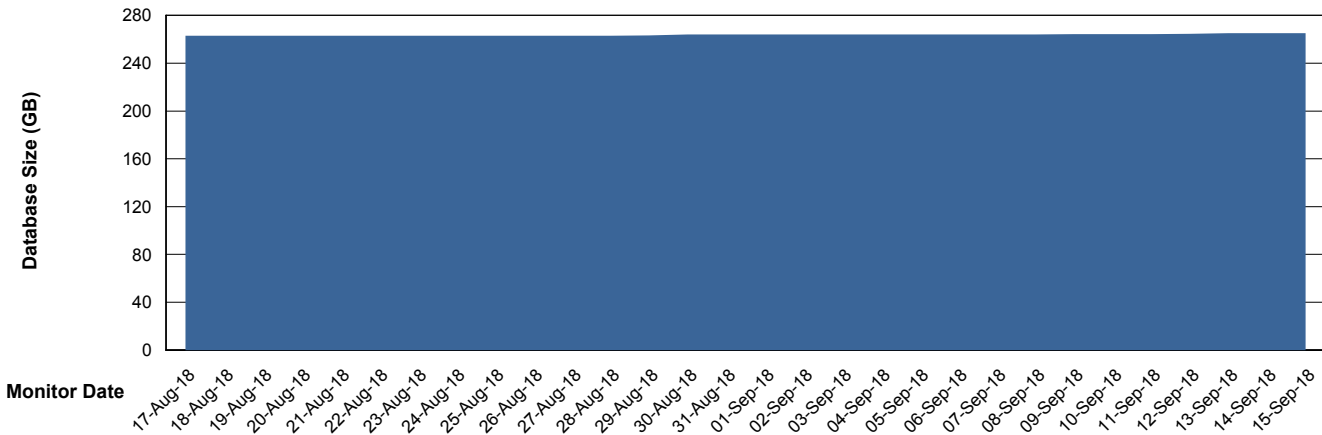

DATABASE SIZE PCODB_Production

Database growth over last month