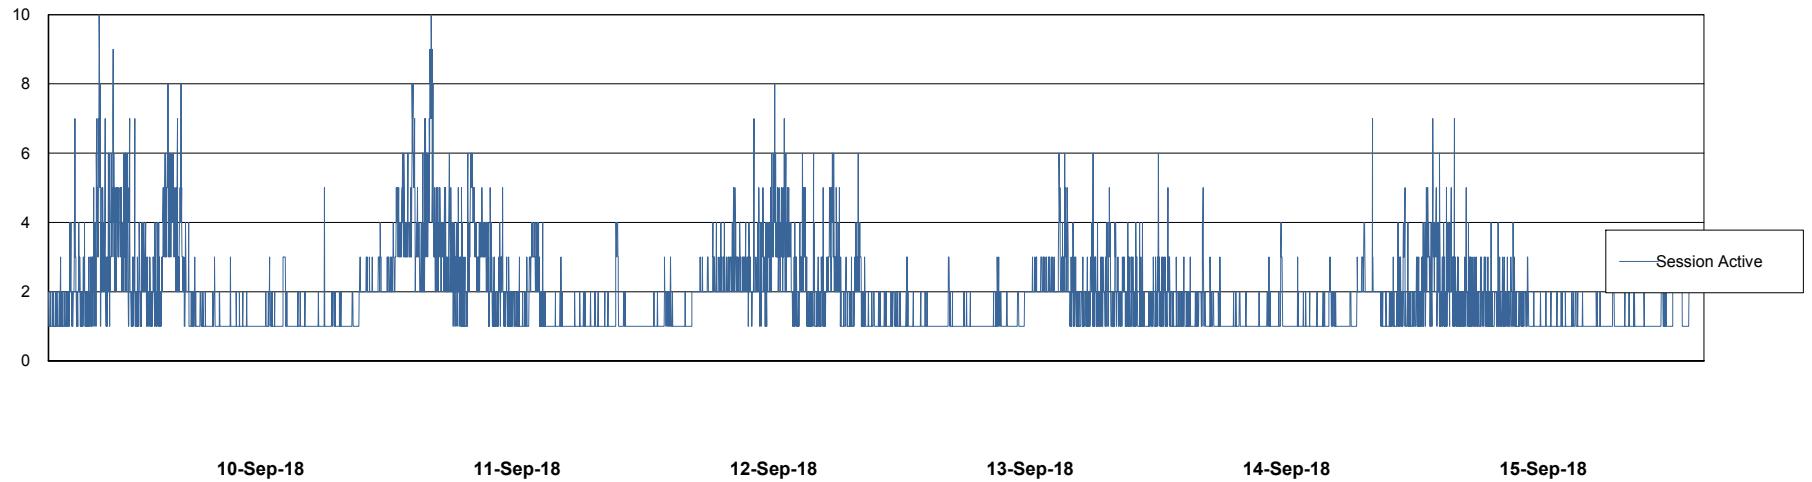

Database Performance PCODB_Production