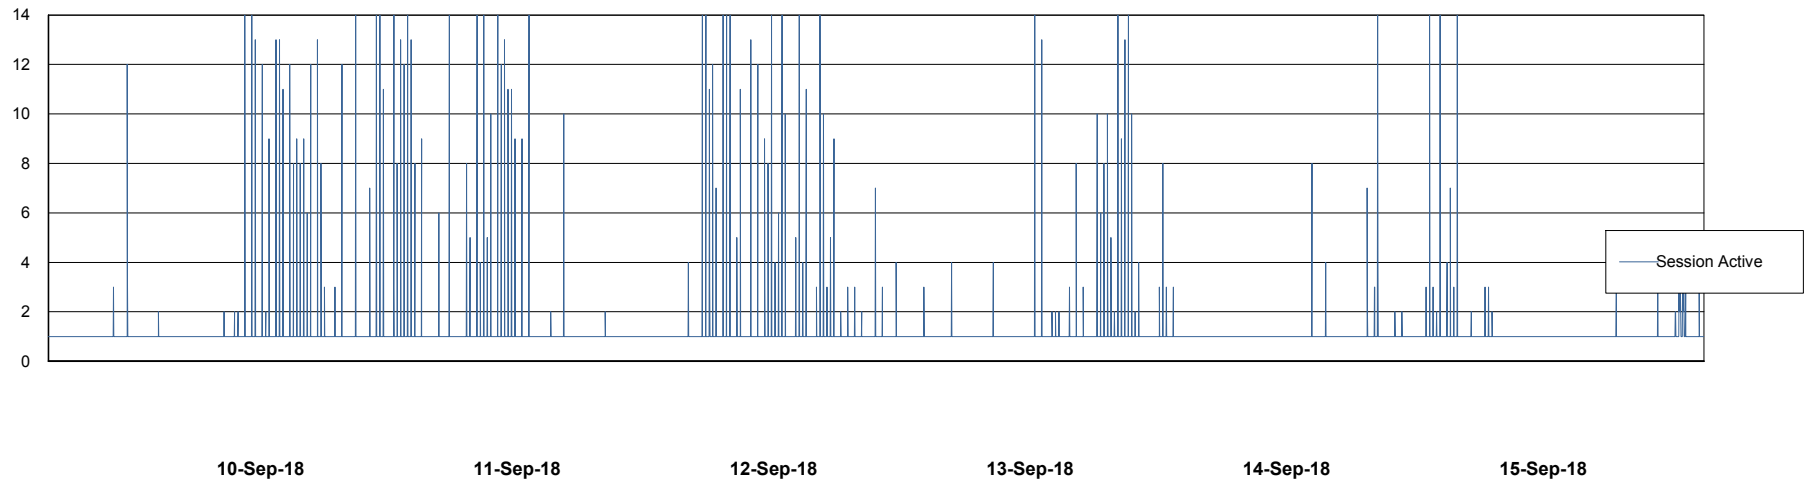

Weekly SLA Customer Report

Customer PCO Production
Database ID 44

Database Performance PCODB_Production

Weekly SLA Customer Report

Customer PCO Production
Database ID 44

Database Performance PCODB_Standby

Weekly SLA Customer Report