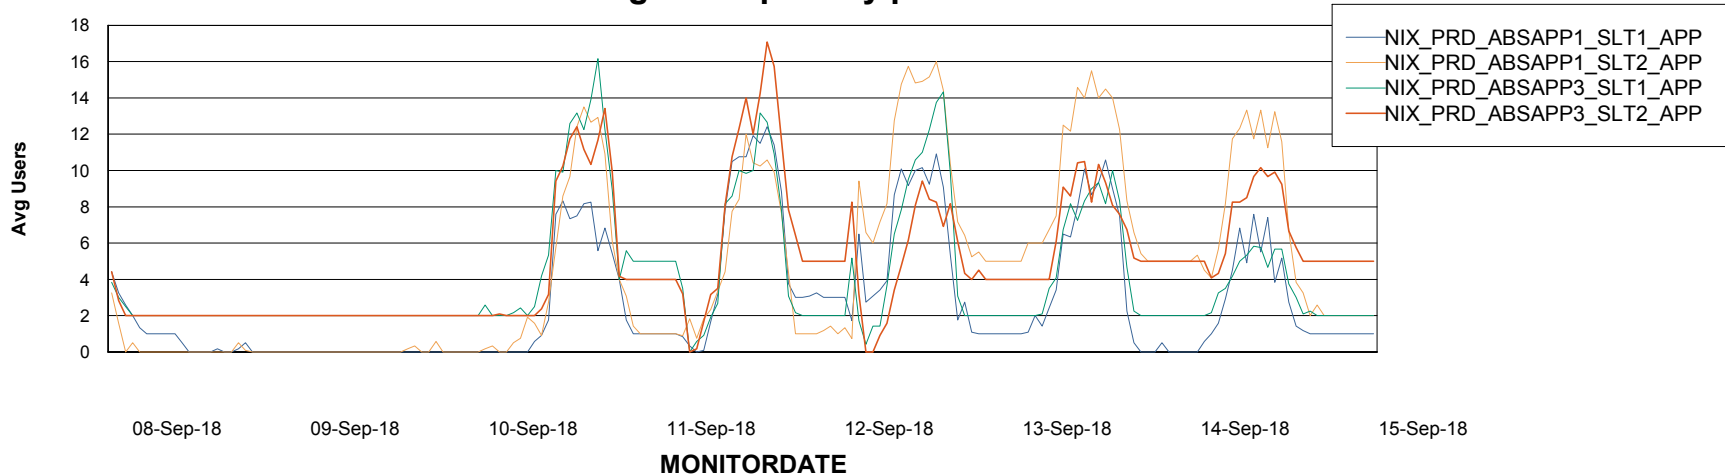

Avg users per day per ABS server