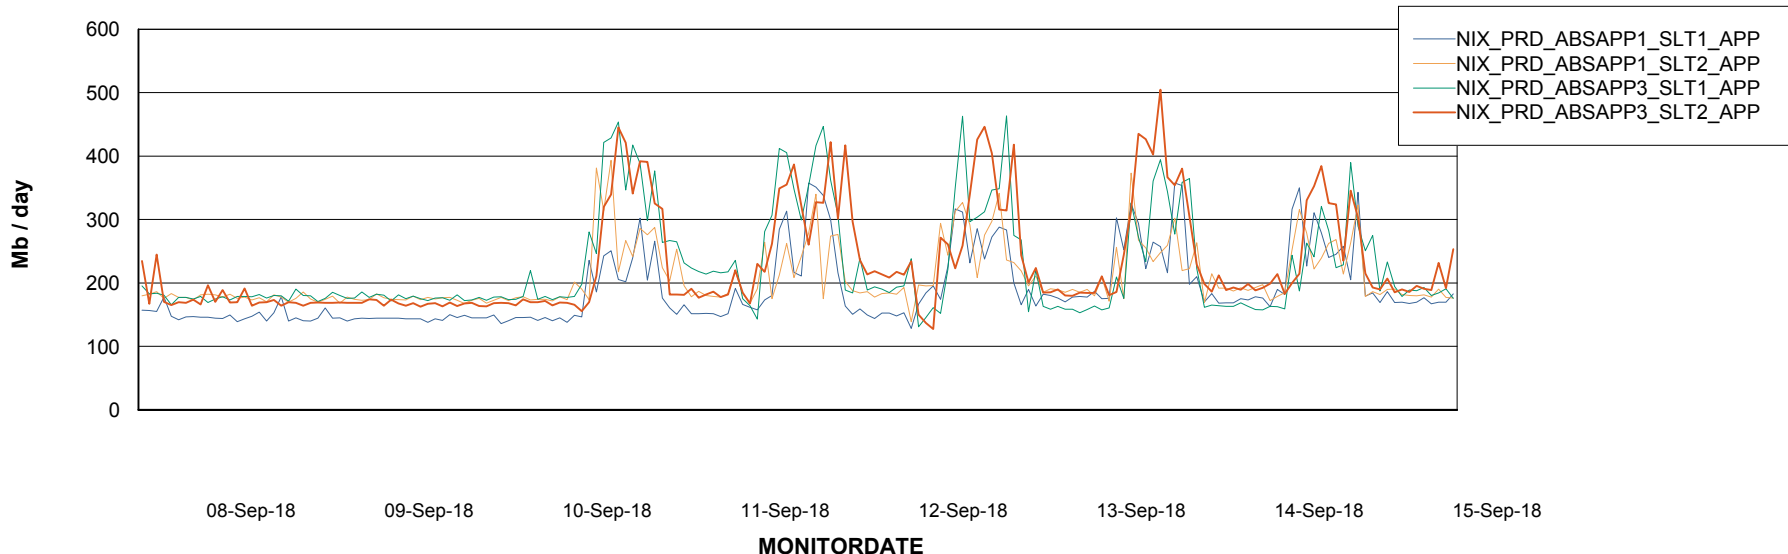

Standby Database Health NIX_Production

Recovery lag for last 7 days

Weekly SLA Customer Report

Customer NIX_Production
Database ID 51

ABSSolute Application Server Services

Avg memory used per ABS Server Service