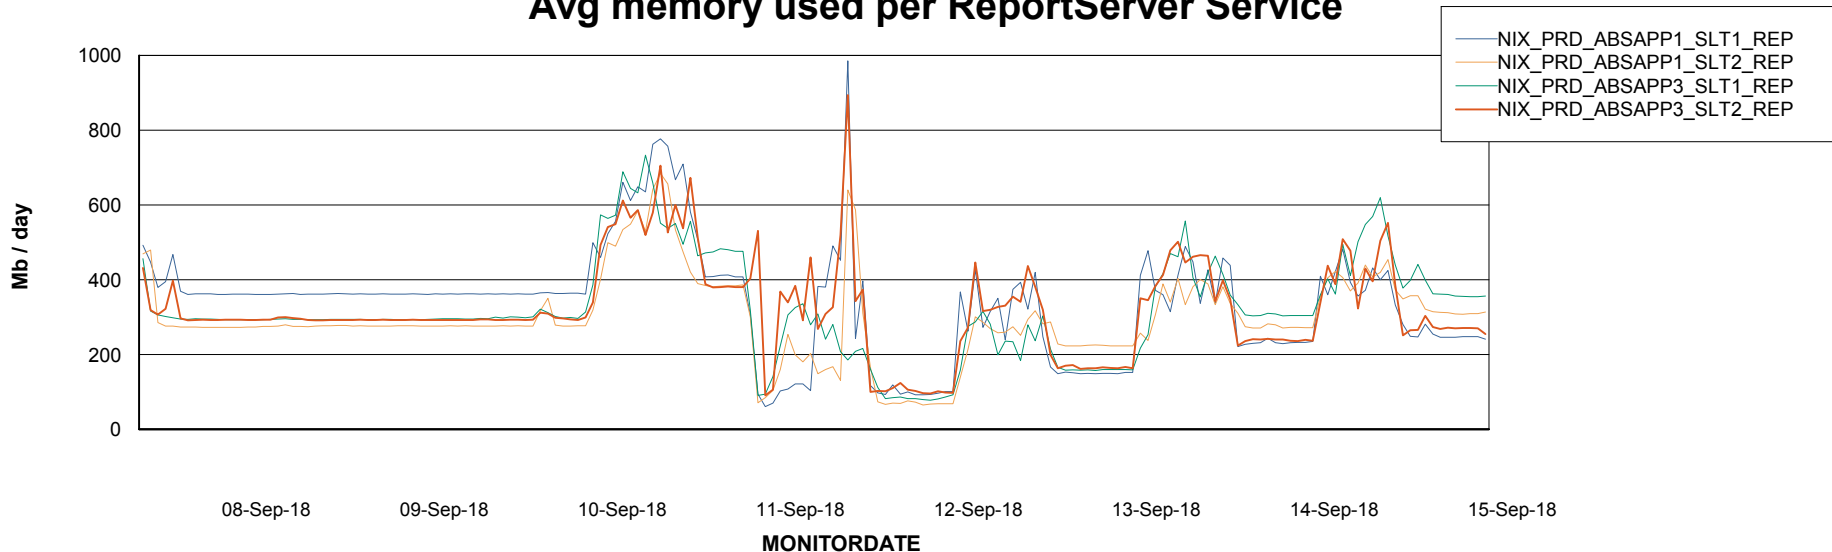

Avg users per day per ABS server

Weekly SLA Customer Report

Customer NIX_Production
Database ID 51

ABSSolute Application ReportServer Services

Avg memory used per ReportServer Service

Weekly SLA Customer Report