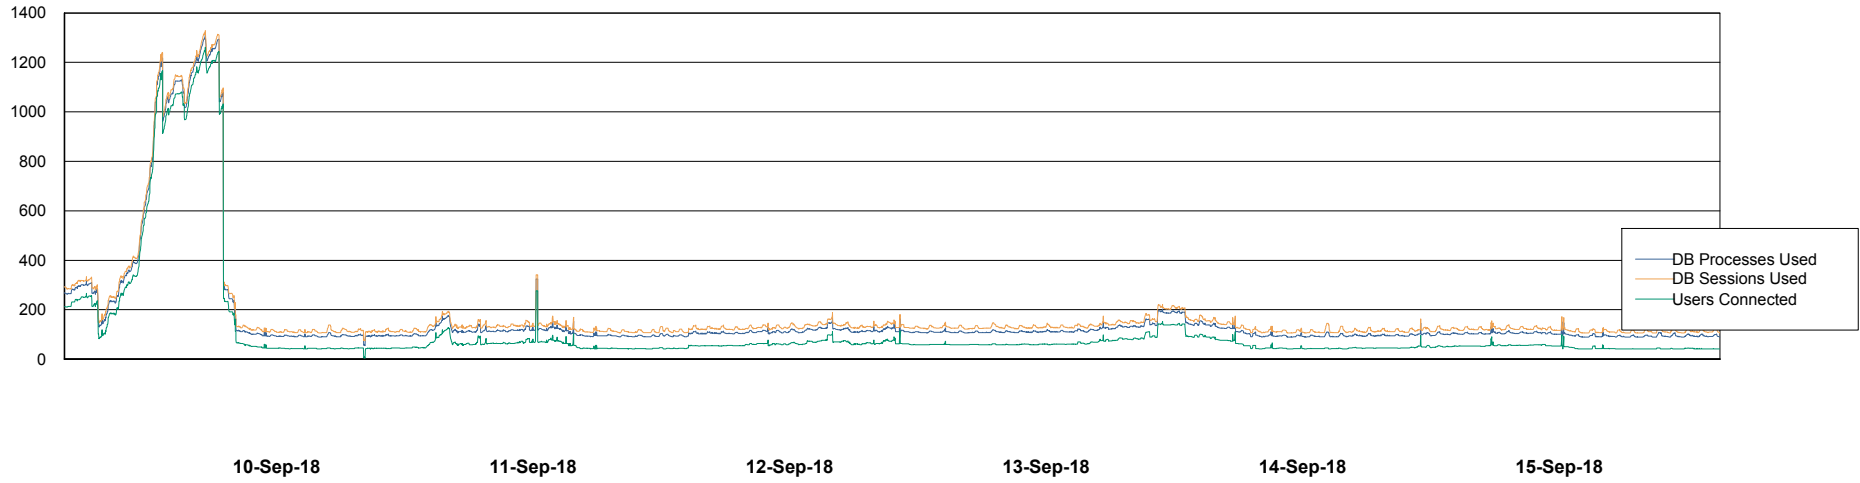

Weekly SLA Customer Report

Customer NIX_Production
Database ID 51

Database Performance NIXDB_BI

Weekly SLA Customer Report

Customer NIX_Production
Database ID 51

Database Performance NIXDB_Production

Weekly SLA Customer Report