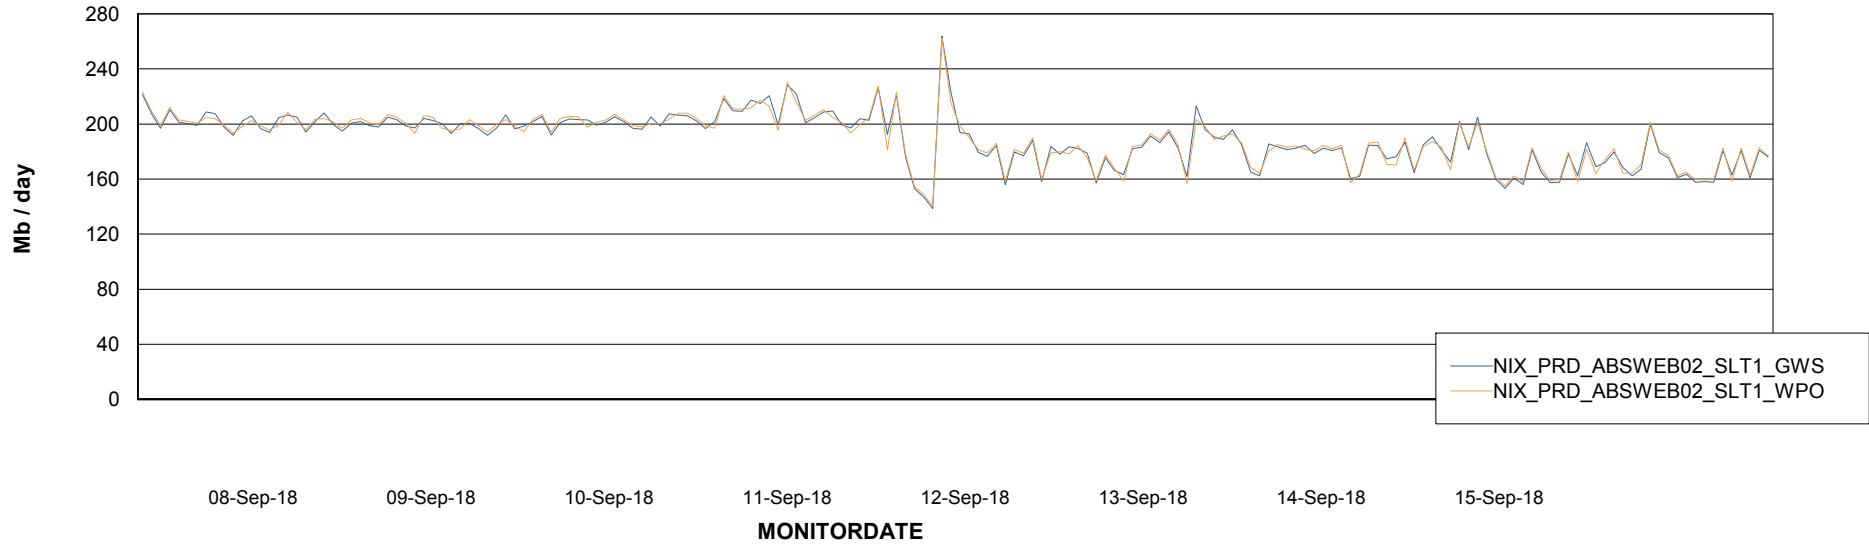

ABSSolute Web Component Services

Avg memory used per ABS Web component