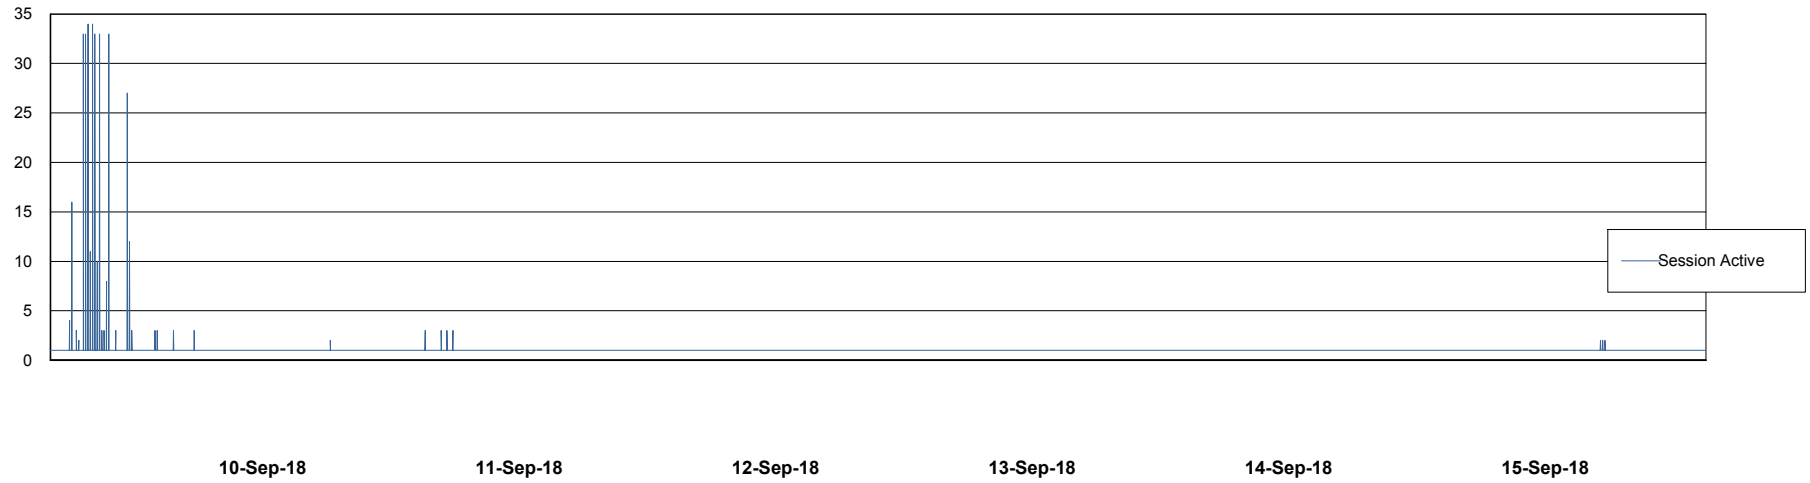

Database Performance NIXDB_Standby