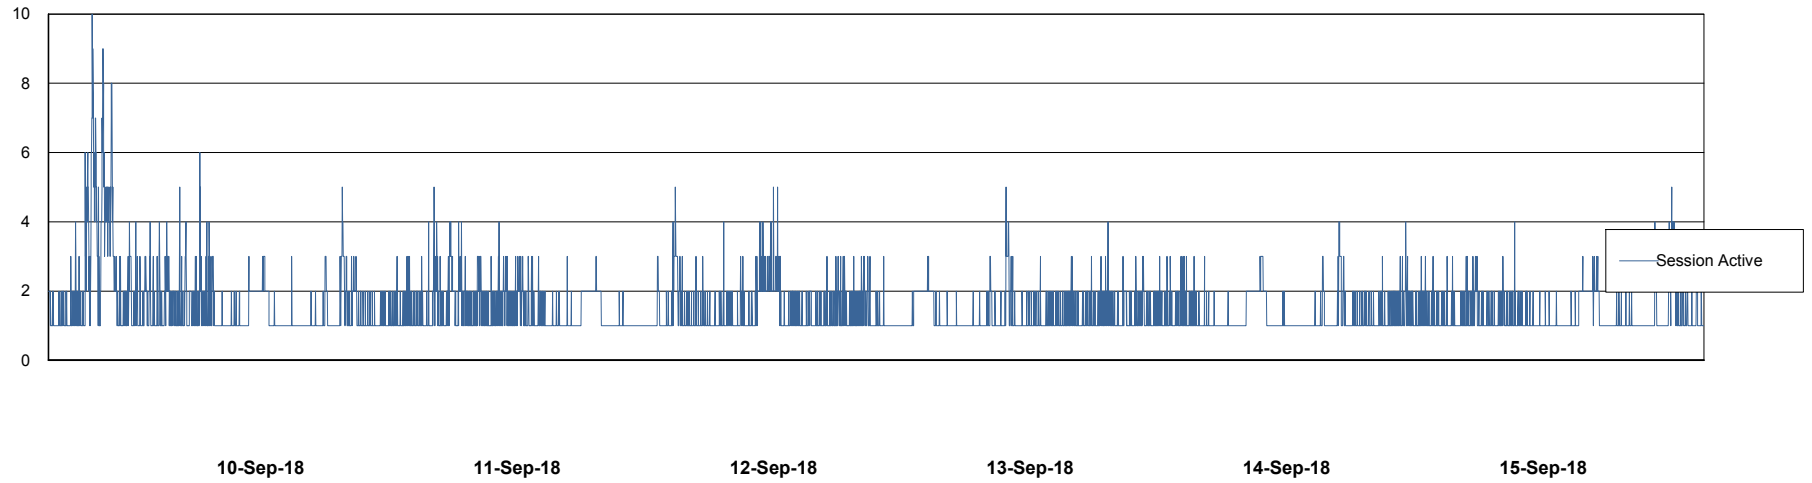

Weekly SLA Customer Report

Customer NIX_Production
Database ID 51

Database Performance NIXDB_BI

Weekly SLA Customer Report

Customer NIX_Production
Database ID 51

Database Performance NIXDB_Production

Weekly SLA Customer Report