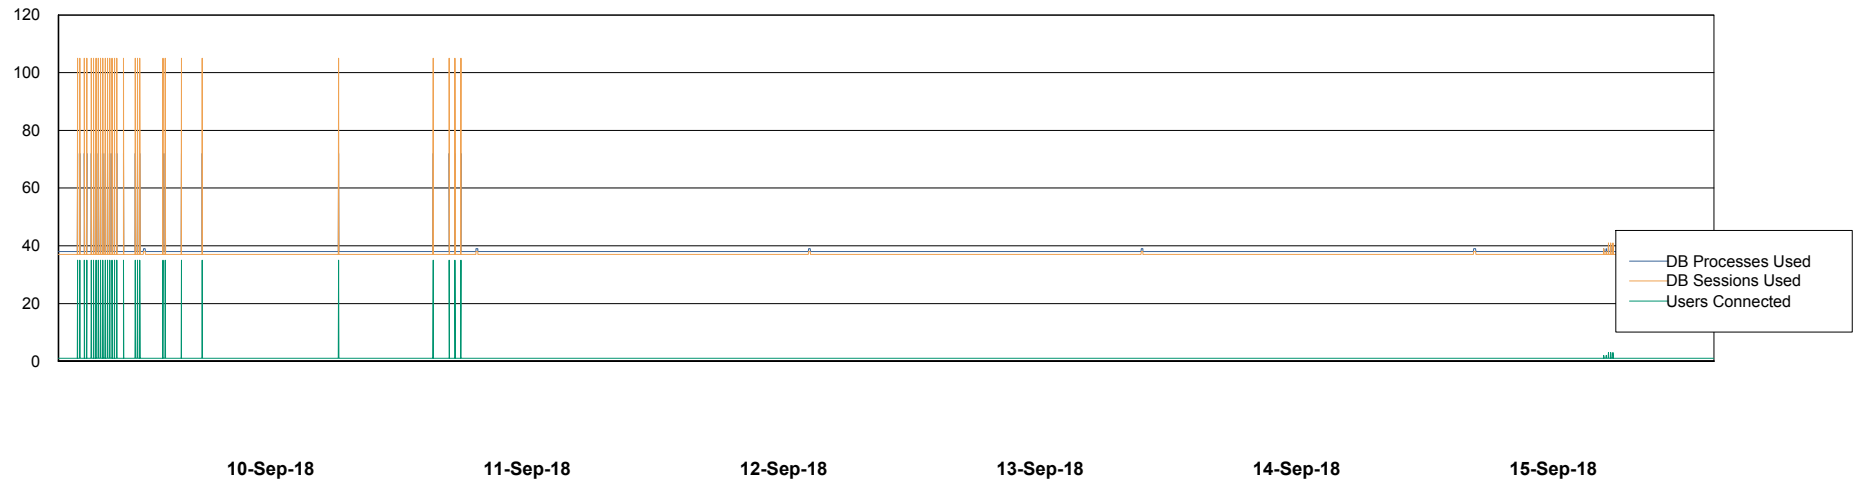

Database Performance NIXDB_Standby