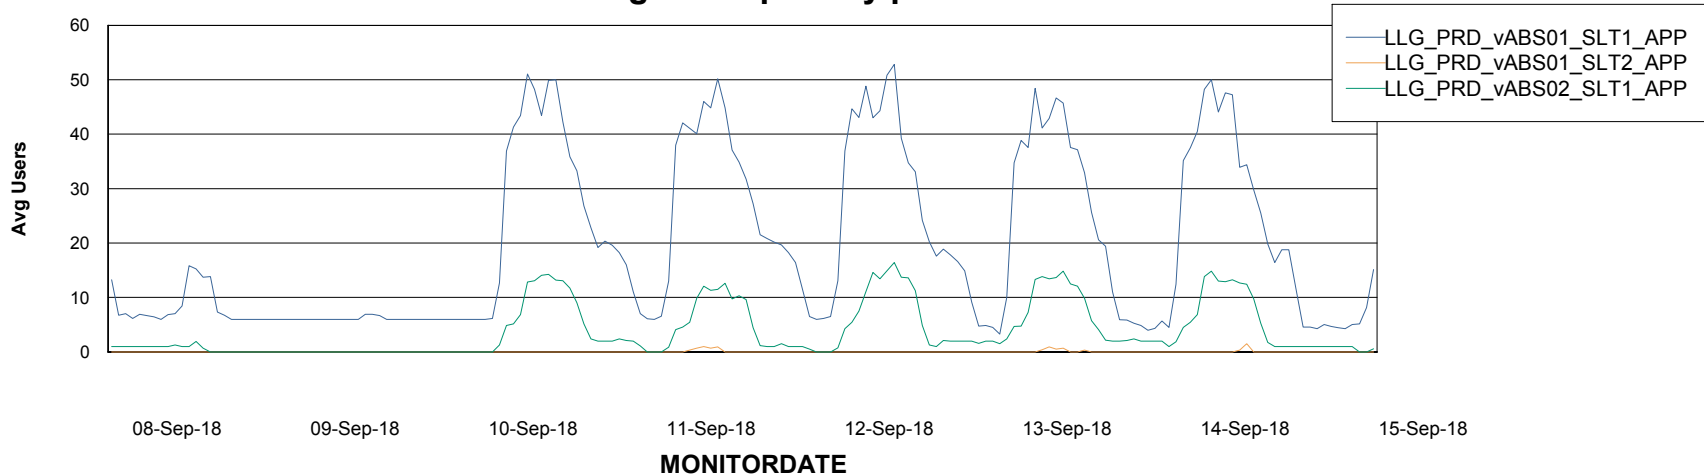

Weekly SLA Customer Report

Customer LLG_Production
Database ID 53

ABSSolute Application Server Services

Avg memory used per ABS Server Service

Avg users per day per ABS server

Weekly SLA Customer Report

Customer LLG_Production
Database ID 53