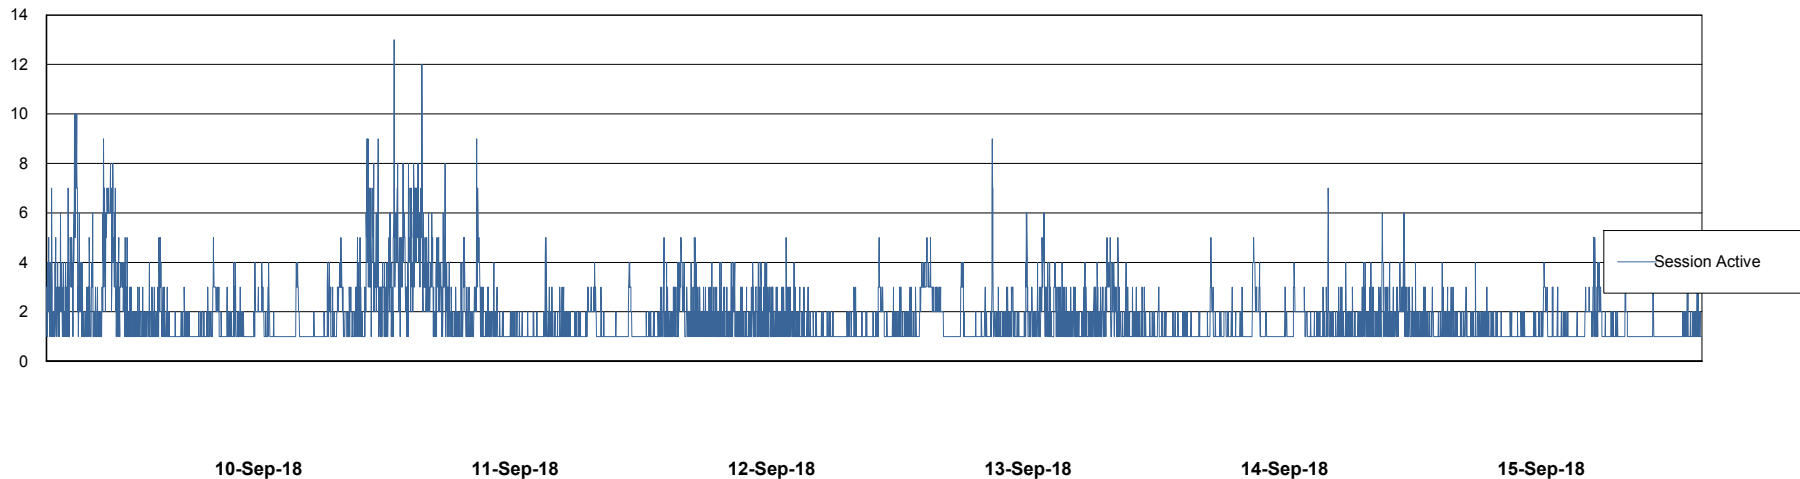

Database Performance LLGDB_Production