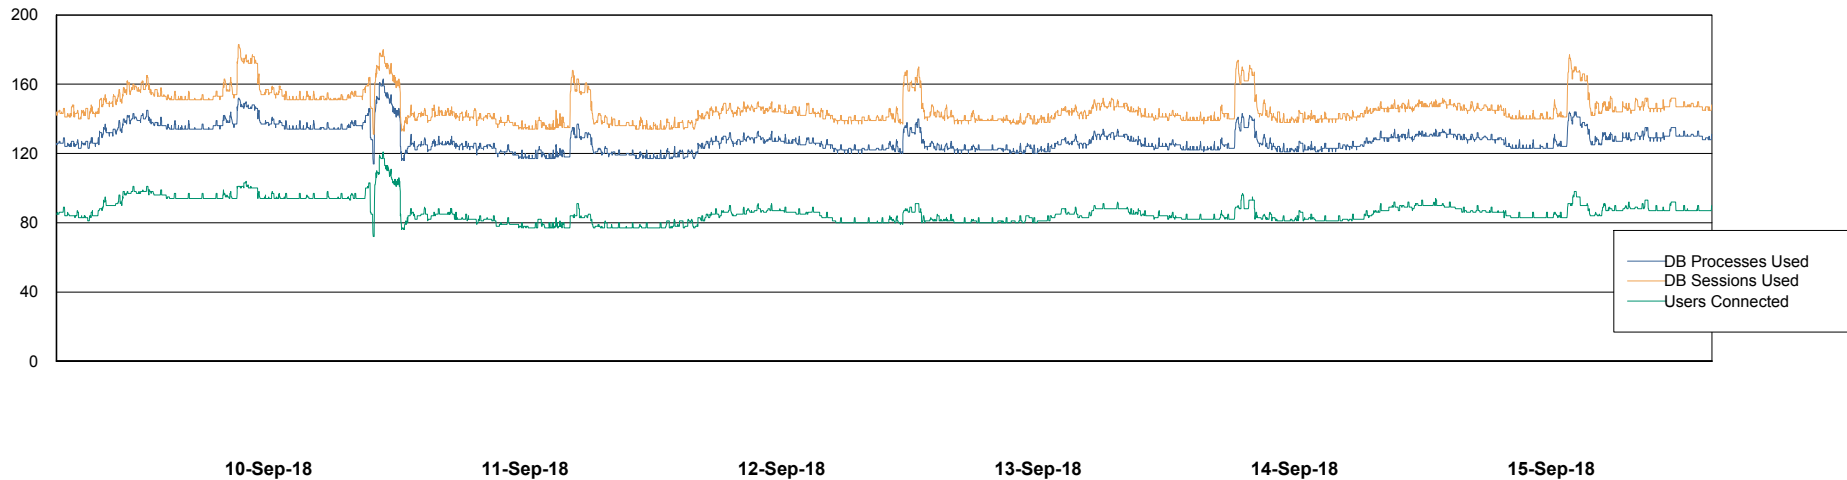

Weekly SLA Customer Report

Customer LLG_Production
Database ID 53

Harddisk Usage LLG_PRD_vABS02

	Free disk space on c: (%)	Total disk space on c: (Gb)	Free disk space on d: (%)	Total disk space on d: (Gb)
15-Sep-18	27	170	57	150
14-Sep-18	27	170	57	150
13-Sep-18	27	170	57	150
12-Sep-18	27	170	57	150
11-Sep-18	27	170	57	150
10-Sep-18	27	170	57	150
09-Sep-18	27	170	57	150

Weekly SLA Customer Report

Customer LLG_Production
Database ID 53

Database Performance LLGDB_Production

Weekly SLA Customer Report

Customer LLG_Production
Database ID 53

Database Performance LLGDB_Standby

10-Sep-18 11-Sep-18 12-Sep-18 13-Sep-18 14-Sep-18 15-Sep-18