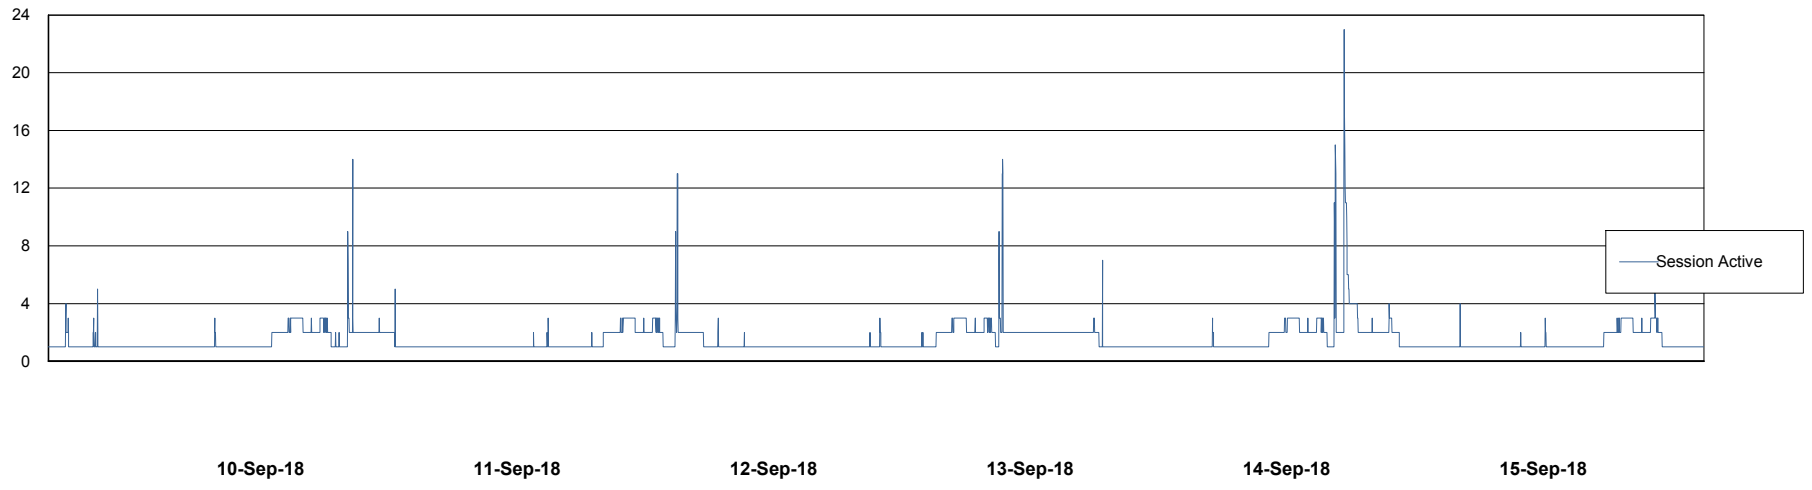

Database Performance LLGDBBI_Production