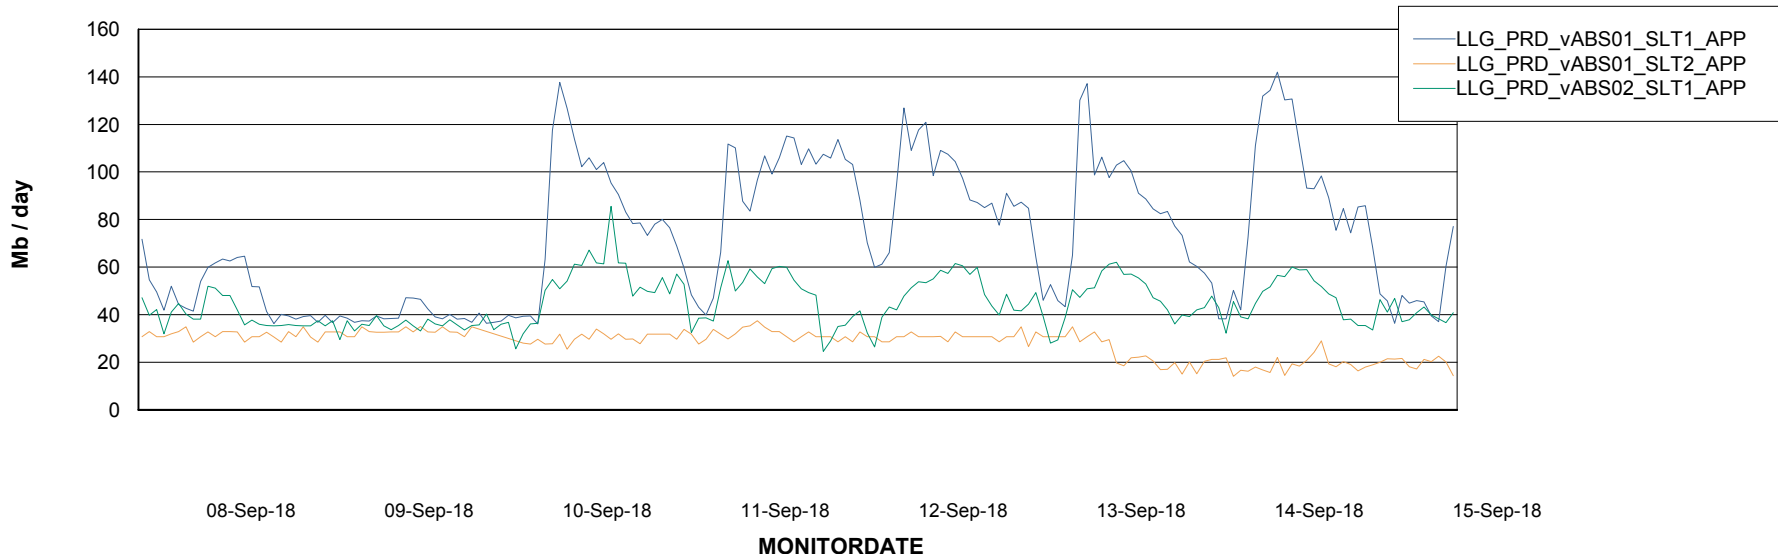

ABSSolute Application Server Services

Avg memory used per ABS Server Service