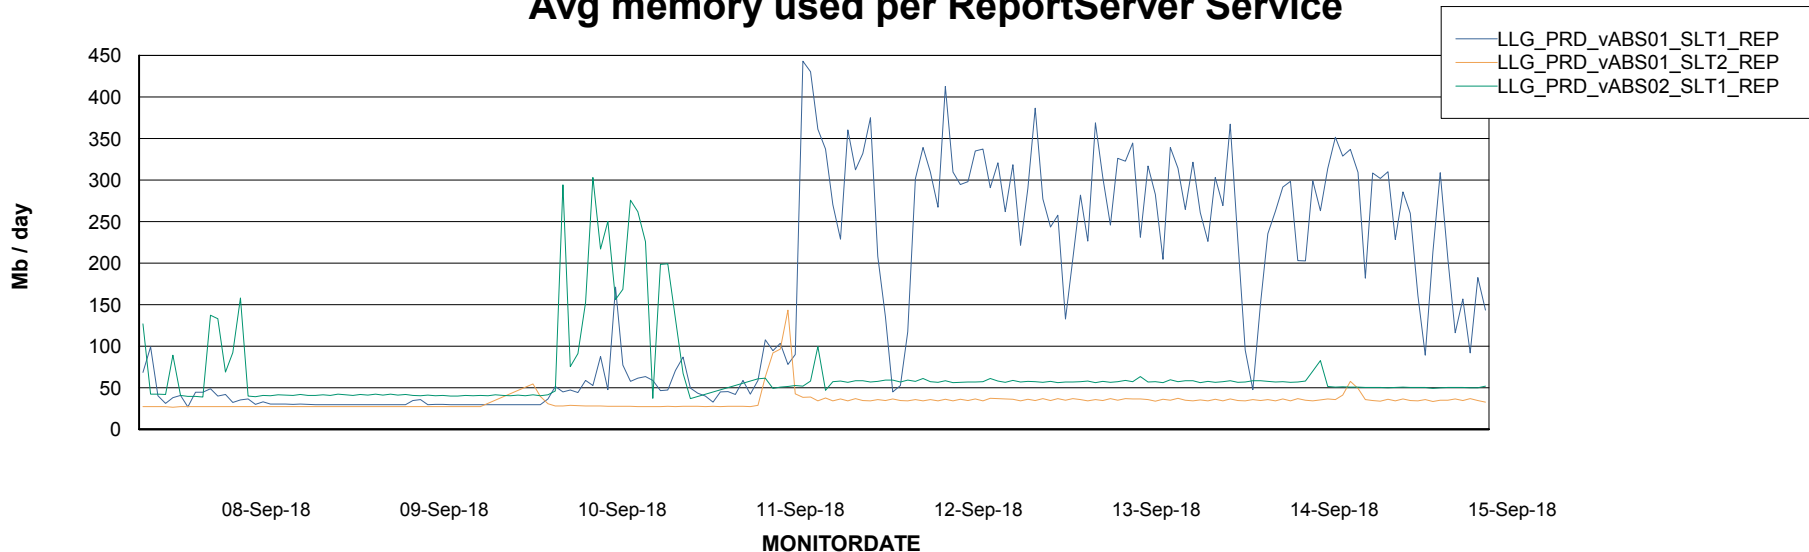

ABSSolute Application ReportServer Services

Avg memory used per ReportServer Service