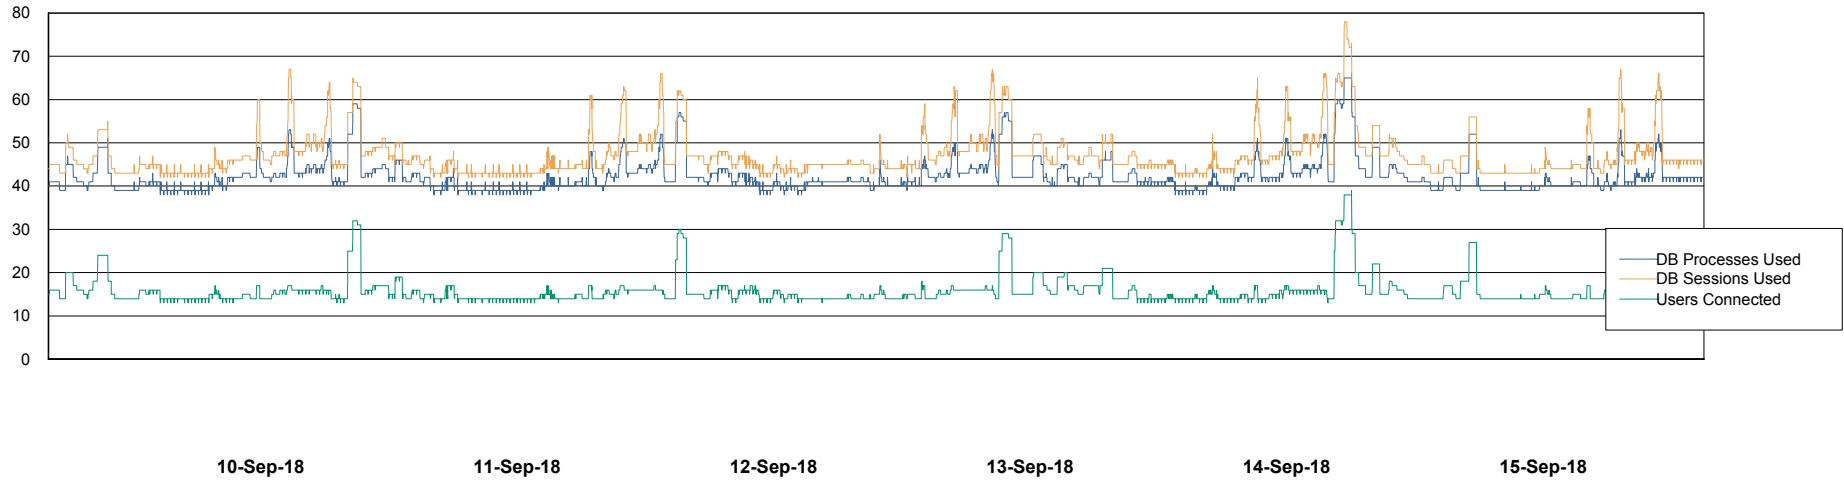

Weekly SLA Customer Report

Customer LLG_Production
Database ID 53

Database Performance LLGDB_Production

Weekly SLA Customer Report

Customer LLG_Production
Database ID 53

Database Performance LLGDB_Standby

10-Sep-18 11-Sep-18 12-Sep-18 13-Sep-18 14-Sep-18 15-Sep-18

10-Sep-18 11-Sep-18 12-Sep-18 13-Sep-18 14-Sep-18 15-Sep-18

Weekly SLA Customer Report

Customer LLG_Production
Database ID 53

Database Performance LLGDBBI_Production

Weekly SLA Customer Report

Customer LLG_Production
Database ID 53