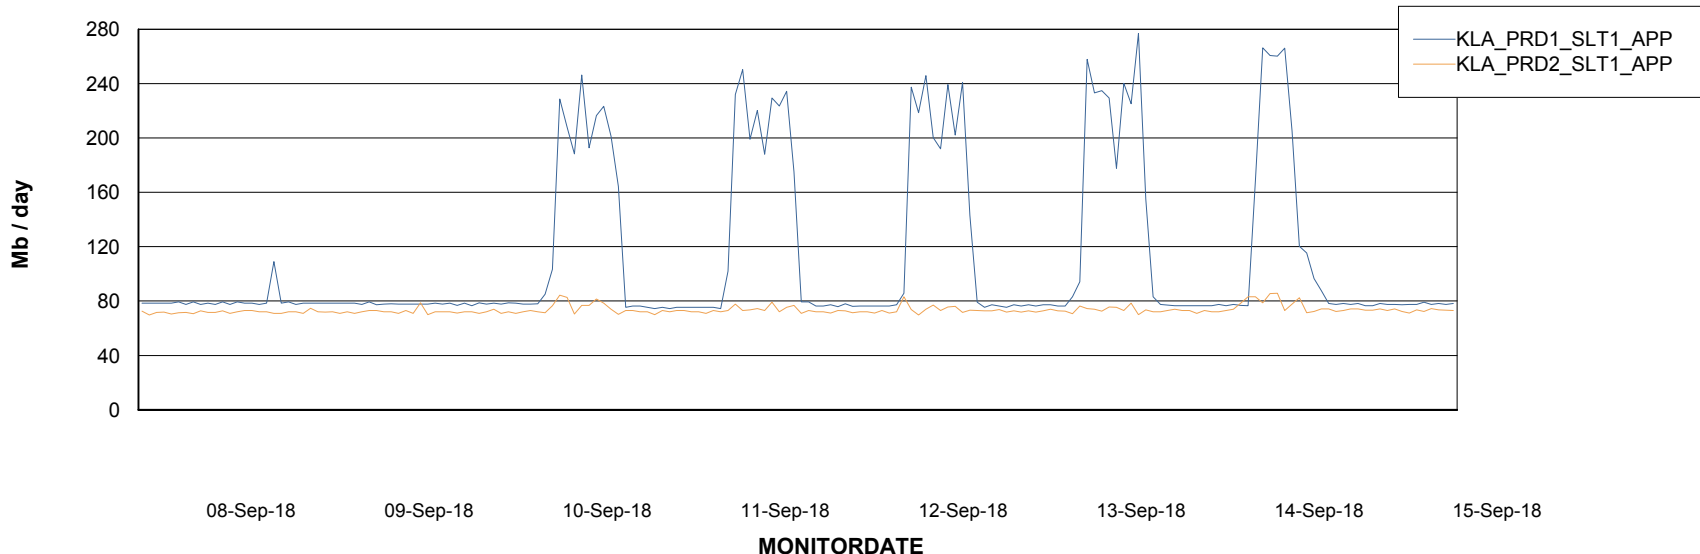

ABSSolute Application Server Services

Avg memory used per ABS Server Service