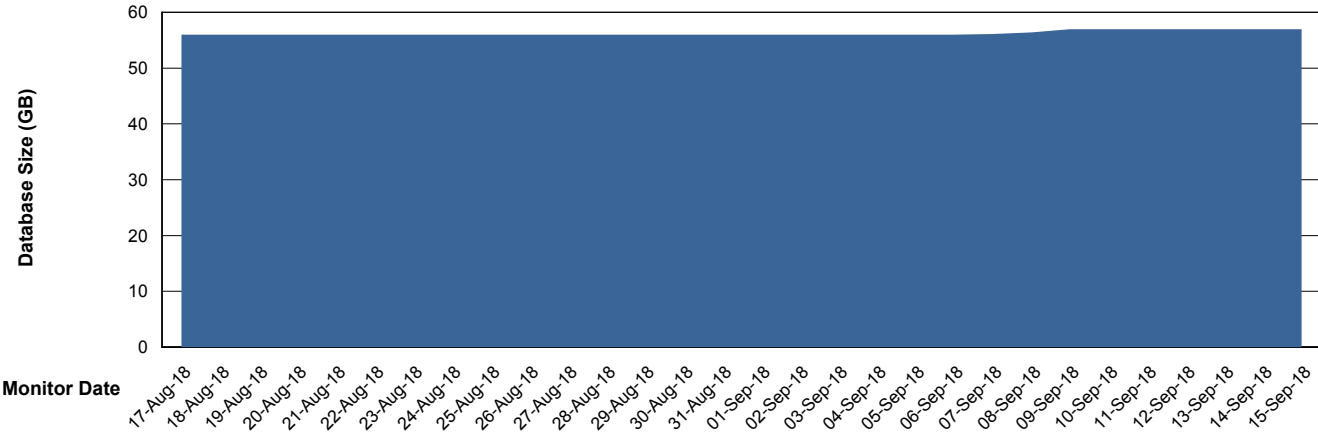

Weekly SLA Customer Report

Customer KLA_Production
Database ID 65

Database Performance KLADB_Production

Weekly SLA Customer Report

Customer KLA_Production
Database ID 65

Database Performance KLADB_Standby

Weekly SLA Customer Report

Customer KLA_Production
 Database ID 65

DATABASE SIZE KLADB_Production

Database growth over last month

Database Tablespace KLADB_Production

Date	Tablespace Name	Filesize (Gb)	Usedsize (Gb)	Percentage free
15-Sep-18	ABSDATA	35	27	23
	INDX	35	26	26
14-Sep-18	ABSDATA	35	27	23
	INDX	35	26	26
13-Sep-18	ABSDATA	35	27	23
	INDX	35	26	26
12-Sep-18	ABSDATA	35	27	23
	INDX	35	26	26
11-Sep-18	ABSDATA	35	27	23
	INDX	35	26	26
10-Sep-18	ABSDATA	35	27	23
	INDX	35	26	26
09-Sep-18	ABSDATA	35	27	23
	INDX	35	26	26