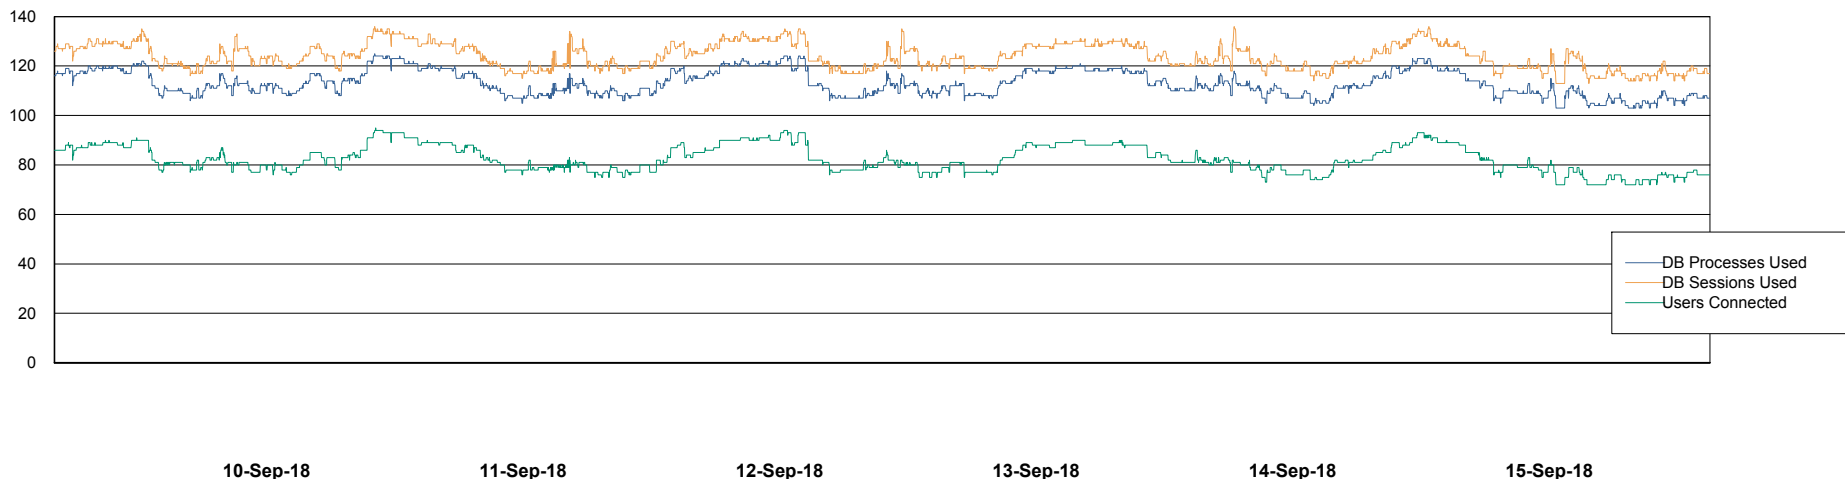

Harddisk Usage FIS_PRD_ORACLE2

	Free disk space on c: (%)	Total disk space on c: (Gb)	Free disk space on l: (%)	Total disk space on l: (Gb)	Free disk space on o: (%)	Total disk space on o: (Gb)
15-Sep-18	70	279	18	279	12	373
14-Sep-18	70	279	18	279	12	373
13-Sep-18	70	279	18	279	12	373
12-Sep-18	70	279	18	279	12	373
11-Sep-18	70	279	18	279	12	373
10-Sep-18	70	279	17	279	12	373
09-Sep-18	70	279	17	279	12	373

Weekly SLA Customer Report

Customer FIS_Production
Database ID 46

Database Performance FISDB_Production

Weekly SLA Customer Report

Customer FIS_Production
Database ID 46

Database Performance FISDB_Standby

Weekly SLA Customer Report