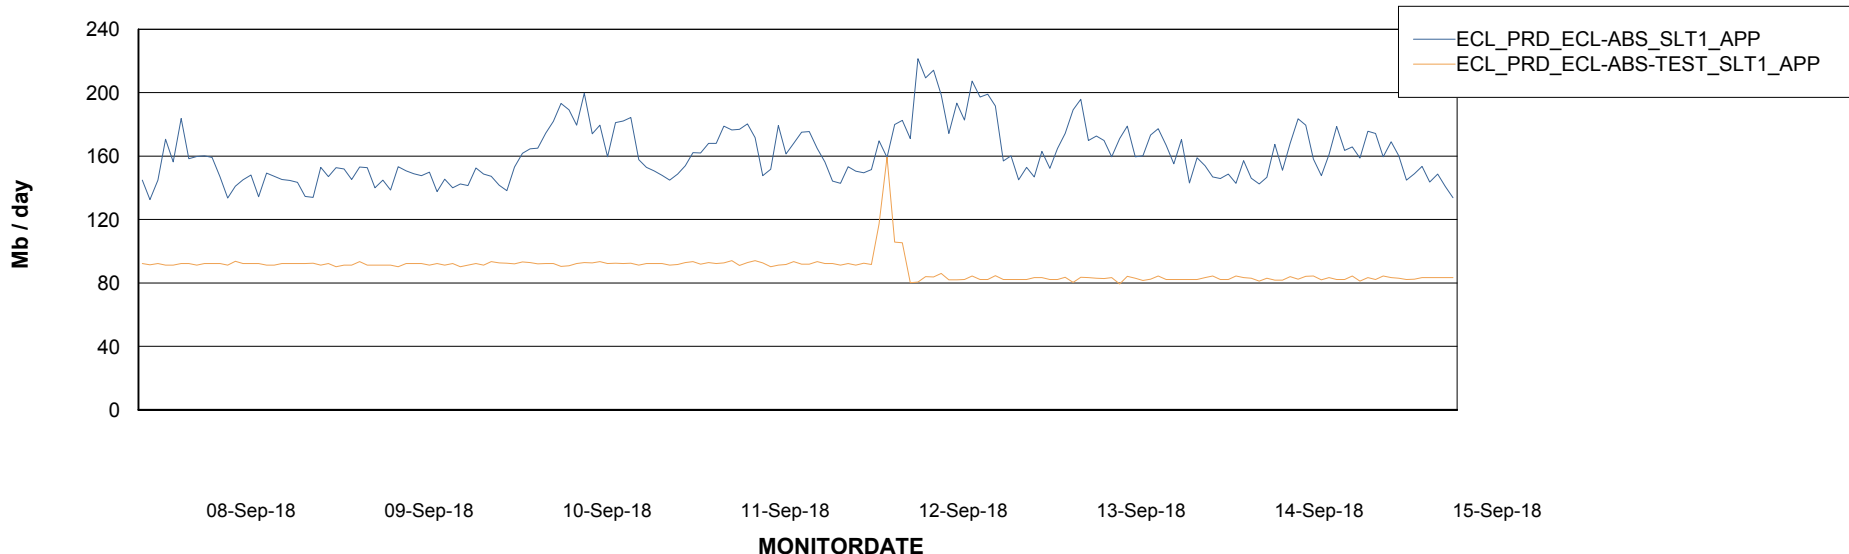

Database Tablespace ECLDB_Production

Date	Tablespace Name	Filesize (Gb)	Usedsize (Gb)	Percentage free
15-Sep-18	ABSDATA	25	22	12
	INDX	8	1	88
14-Sep-18	ABSDATA	25	22	12
	INDX	8	1	88
13-Sep-18	ABSDATA	25	22	12
	INDX	8	1	88
12-Sep-18	ABSDATA	25	22	12
	INDX	8	1	88
11-Sep-18	ABSDATA	25	22	12
	INDX	8	1	88
10-Sep-18	ABSDATA	25	22	12
	INDX	8	1	88
09-Sep-18	ABSDATA	25	22	12
	INDX	8	1	88

Weekly SLA Customer Report

Customer ECL Production
Database ID 77

ABSSolute Application Server Services

Avg memory used per ABS Server Service

Avg users per day per ABS server

Weekly SLA Customer Report

Customer ECL Production
Database ID 77