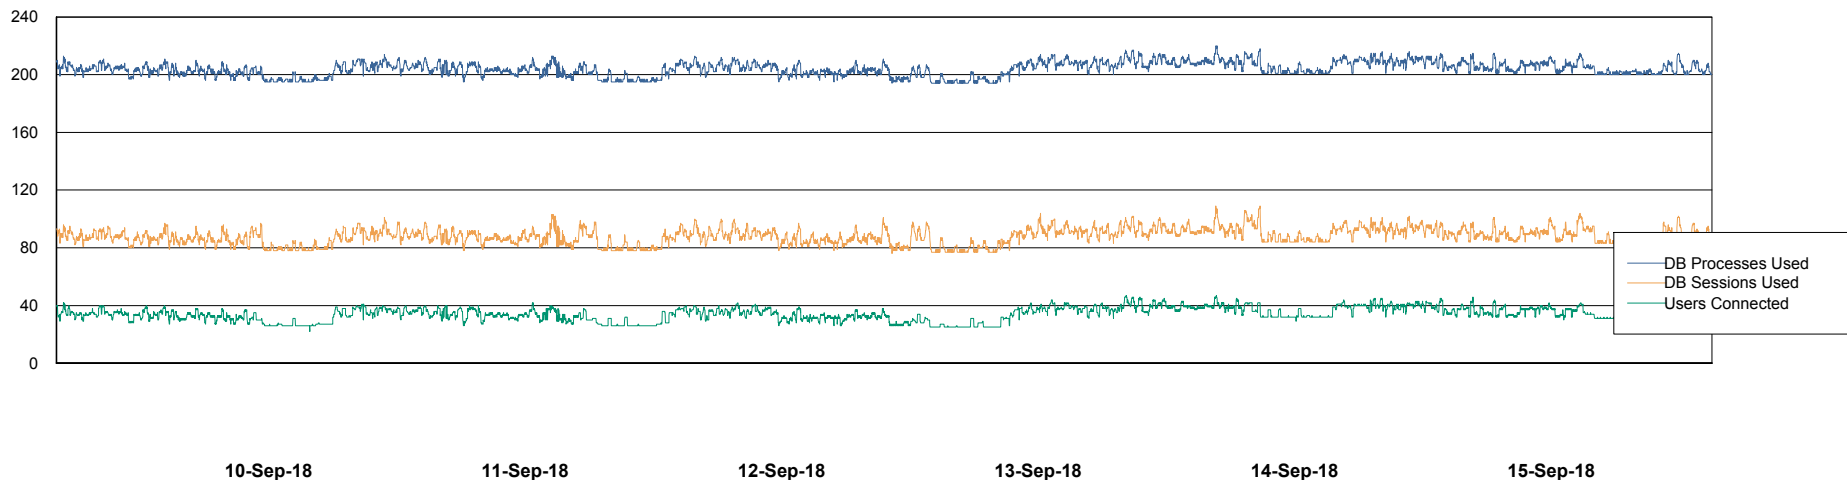

Weekly SLA Customer Report

Customer ECL Production
Database ID 77

Harddisk Usage ECL_PRD_ECL-ABS-WEB

	Free disk space on c: (%)	Total disk space on c: (Gb)
15-Sep-18	82	127
14-Sep-18	81	127
13-Sep-18	81	127
12-Sep-18	82	127
11-Sep-18	82	127
10-Sep-18	82	127
09-Sep-18	82	127

Weekly SLA Customer Report

Customer ECL Production
Database ID 77

Database Performance ECLDB_Production

Weekly SLA Customer Report

Customer ECL Production
 Database ID 77

DATABASE SIZE ECLDB_Production

Database growth over last month