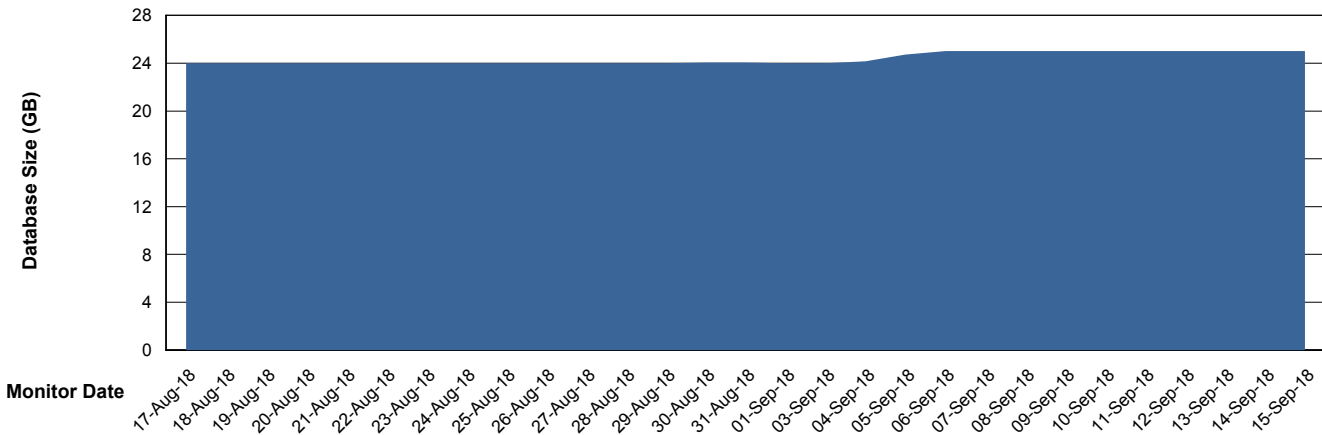

Weekly SLA Customer Report

Customer ECL Production
Database ID 77

Database Performance ECLDB_Production

Weekly SLA Customer Report

Customer ECL Production
 Database ID 77

DATABASE SIZE ECLDB_Production

Database growth over last month

Database Tablespace ECLDB_Production

Date	Tablespace Name	Filesize (Gb)	Usedsize (Gb)	Percentage free
15-Sep-18	ABSDATA	25	22	12
	INDX	8	1	88
14-Sep-18	ABSDATA	25	22	12
	INDX	8	1	88
13-Sep-18	ABSDATA	25	22	12
	INDX	8	1	88
12-Sep-18	ABSDATA	25	22	12
	INDX	8	1	88
11-Sep-18	ABSDATA	25	22	12
	INDX	8	1	88
10-Sep-18	ABSDATA	25	22	12
	INDX	8	1	88
09-Sep-18	ABSDATA	25	22	12
	INDX	8	1	88