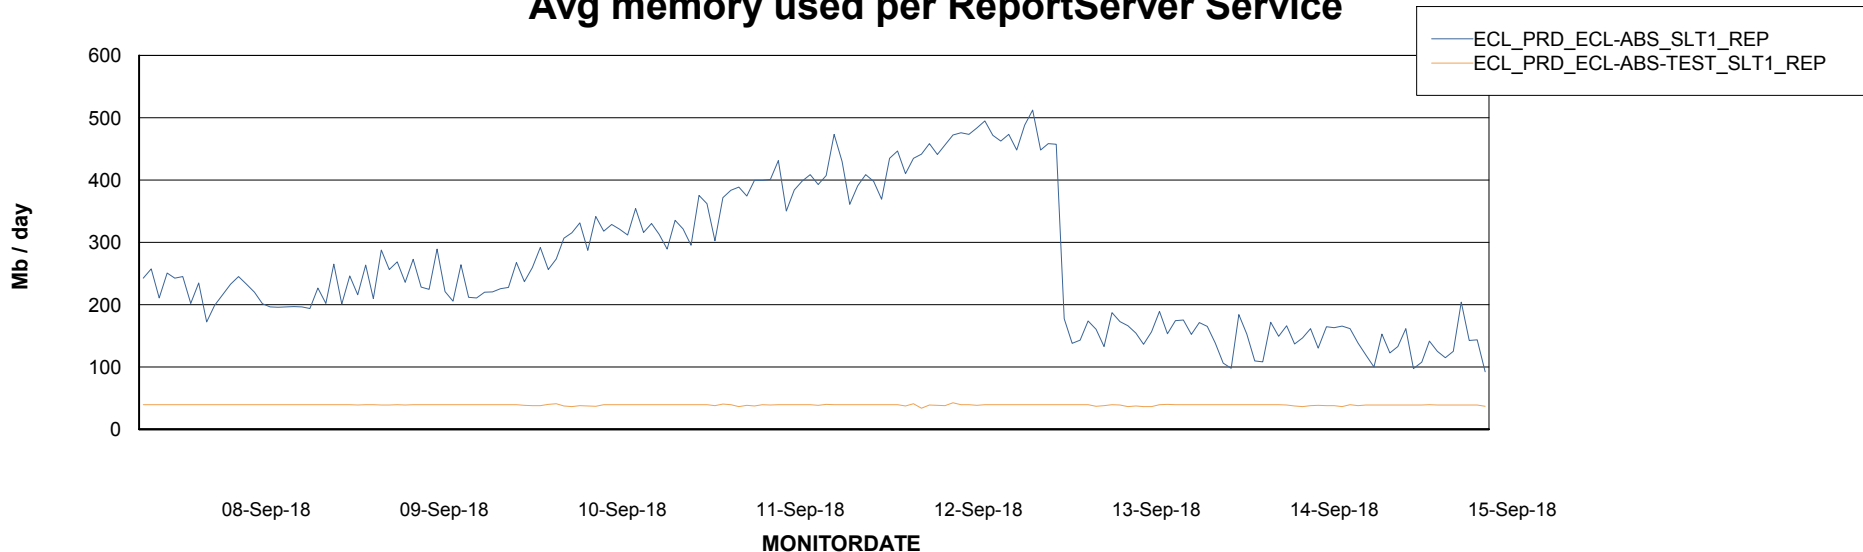

ABSSolute Application ReportServer Services

Avg memory used per ReportServer Service