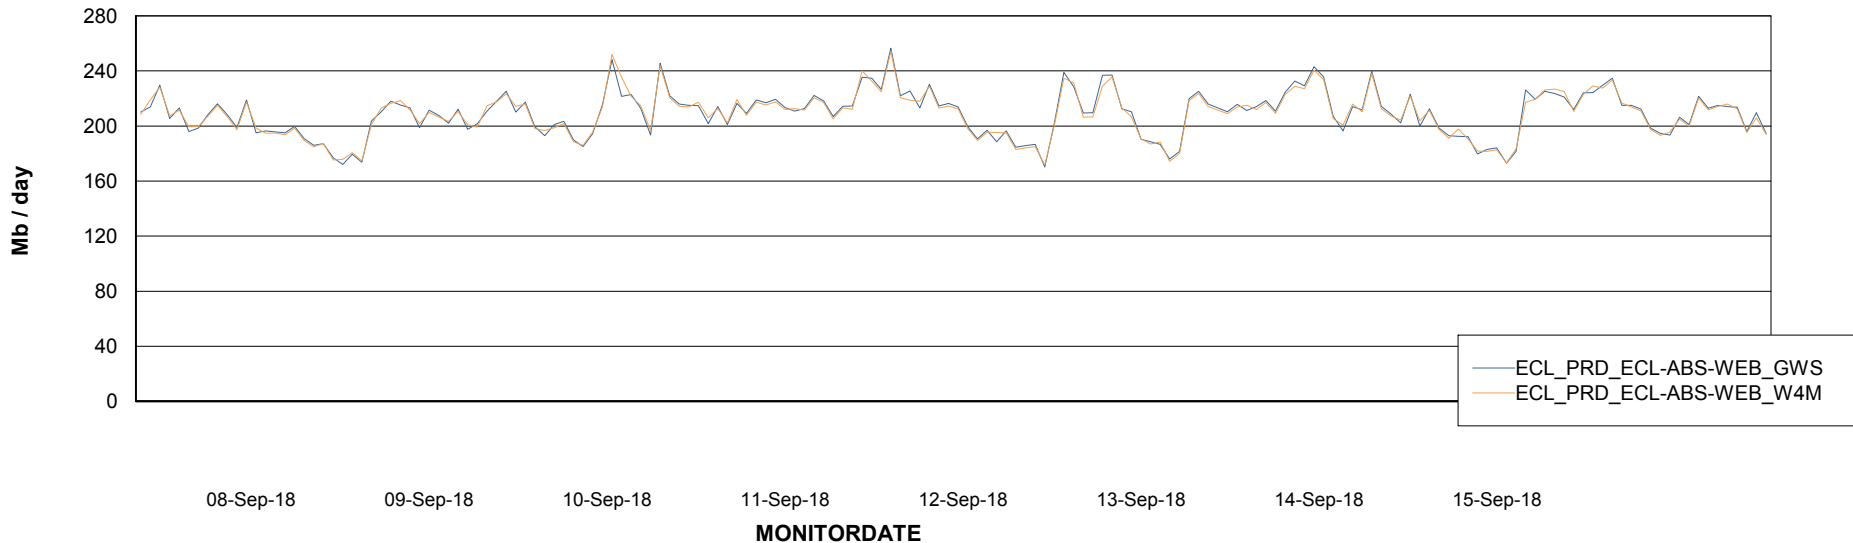

ABSSolute Application ReportServer Services

Avg memory used per ReportServer Service

Weekly SLA Customer Report

Customer ECL Production
Database ID 77

ABSSolute Web Component Services

Avg memory used per ABS Web component