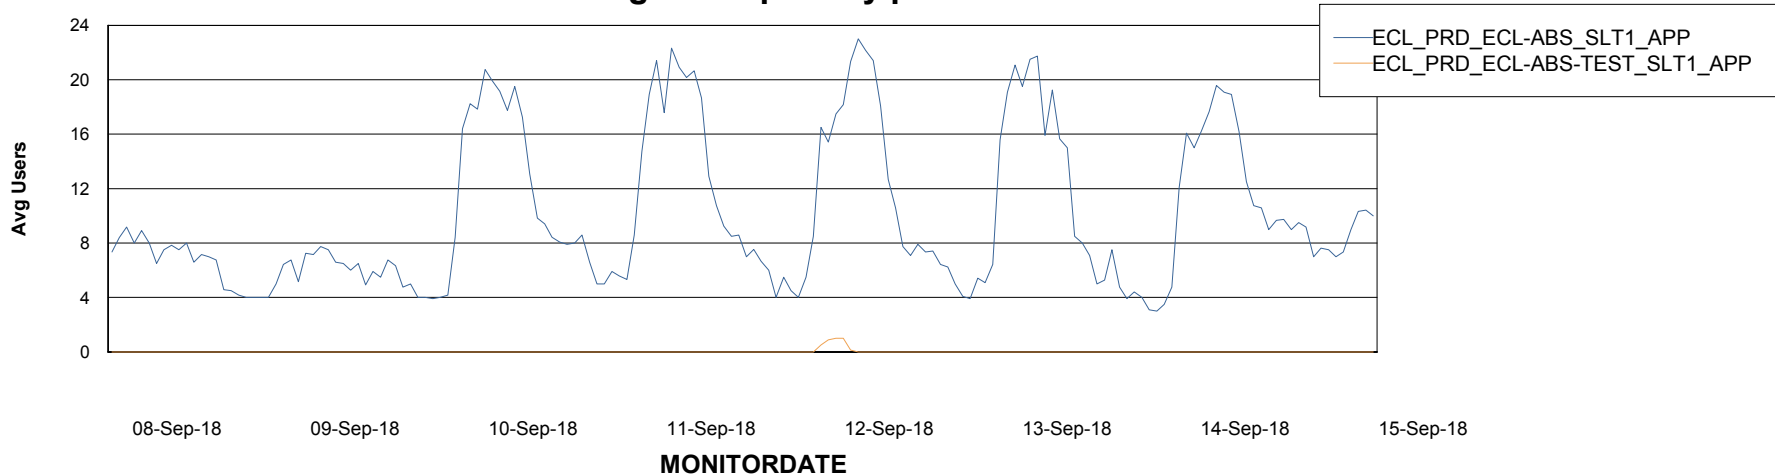

Weekly SLA Customer Report

Customer ECL Production
Database ID 77

ABSSolute Application Server Services

Avg memory used per ABS Server Service

Avg users per day per ABS server

Weekly SLA Customer Report

Customer ECL Production
Database ID 77