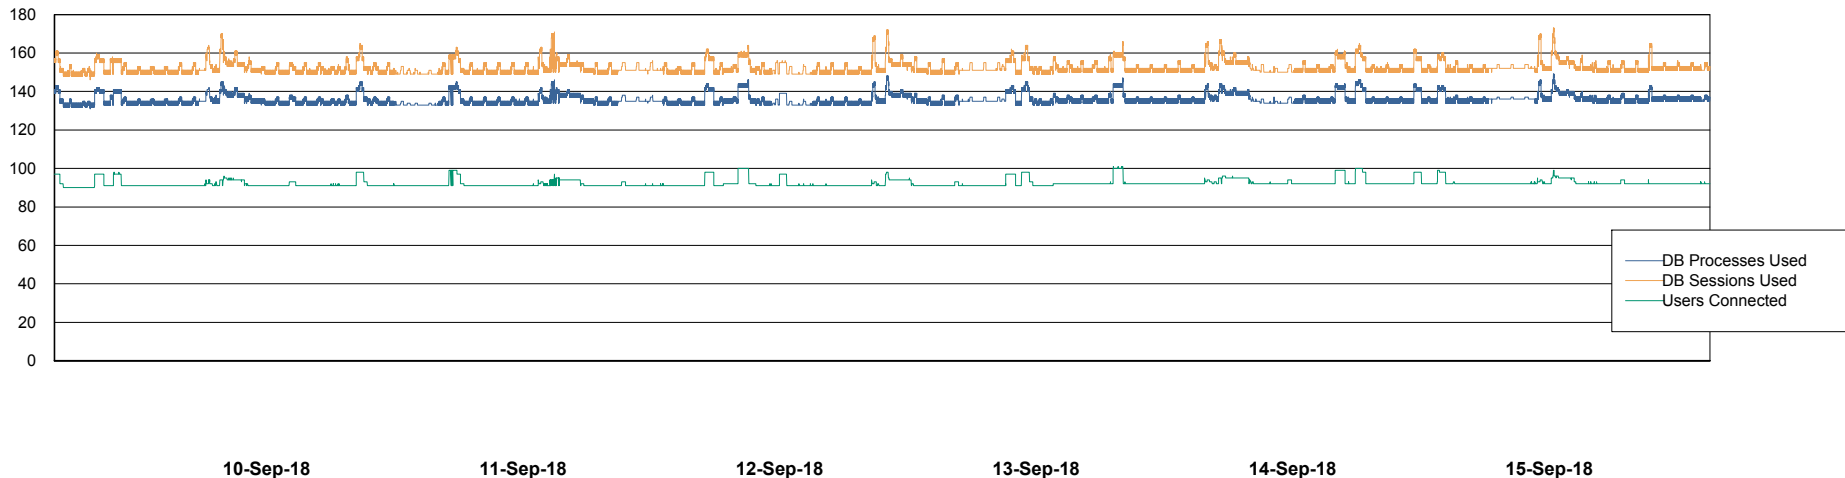

Database Performance DFDDB_Production