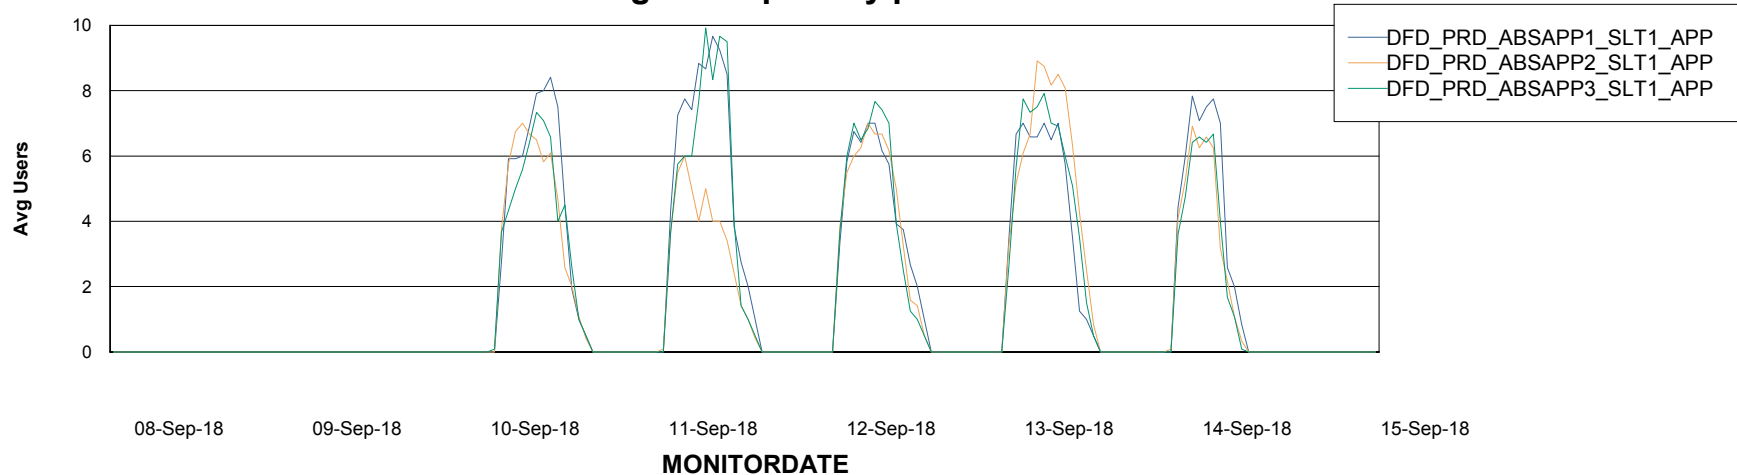

Avg users per day per ABS server