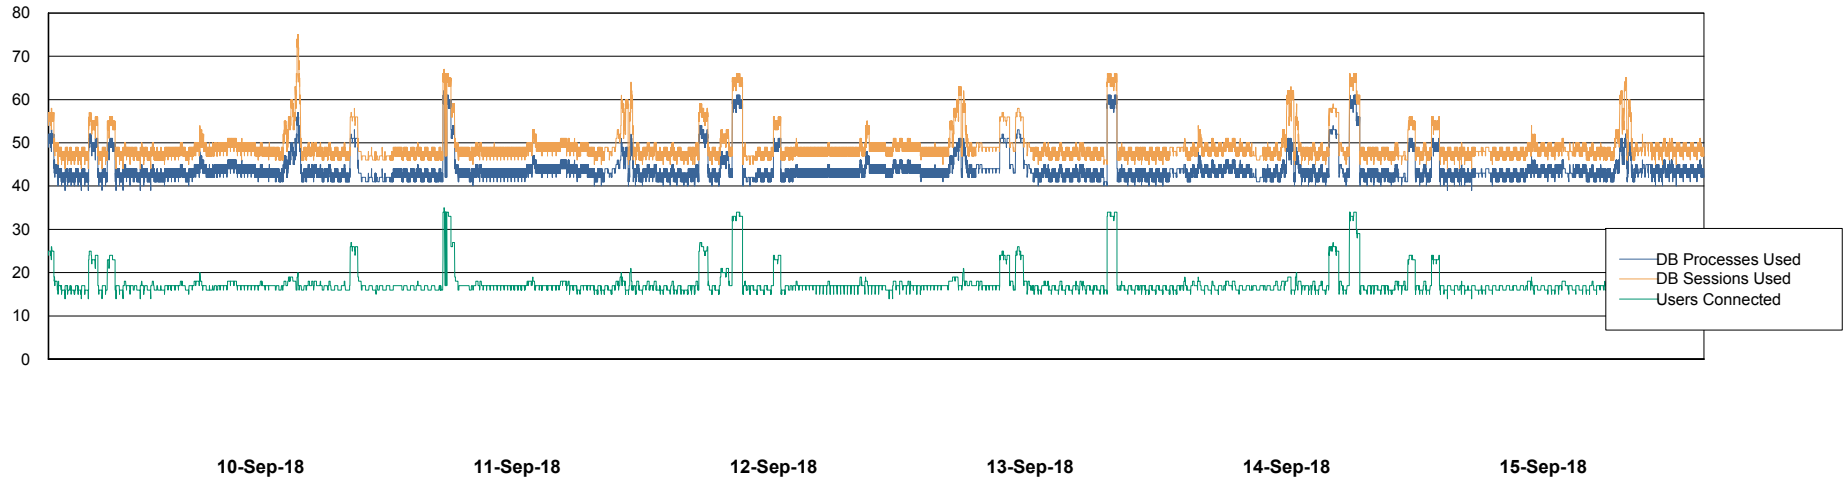

Database Performance DFDDDBI_Production