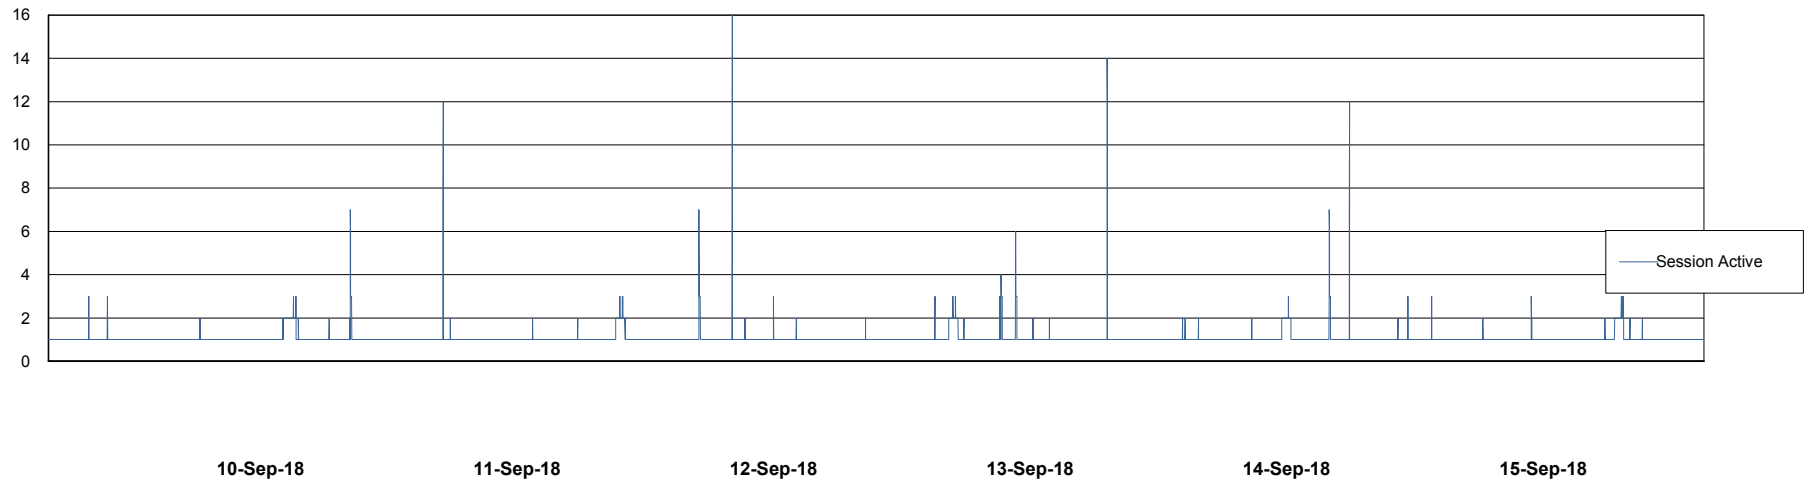

Database Performance DFDDDBI_Production