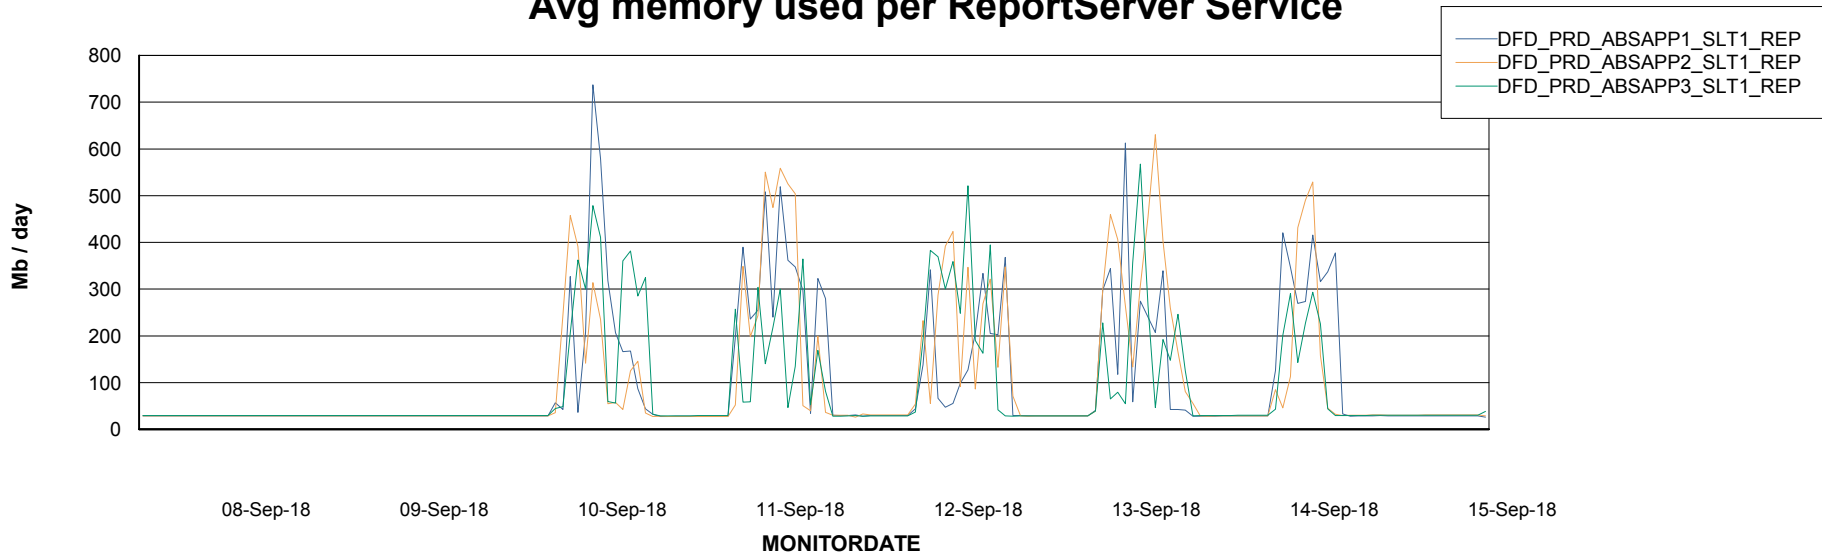

ABSSolute Application ReportServer Services

Avg memory used per ReportServer Service