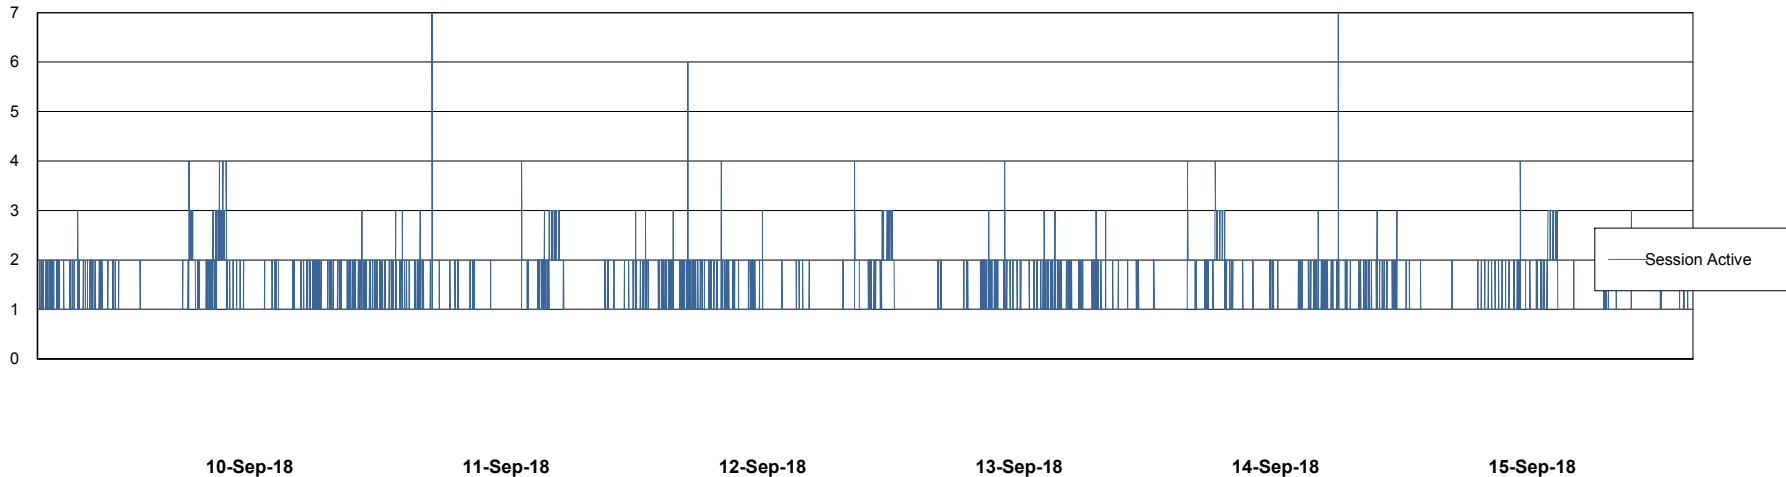

Database Performance DFDDB_Production