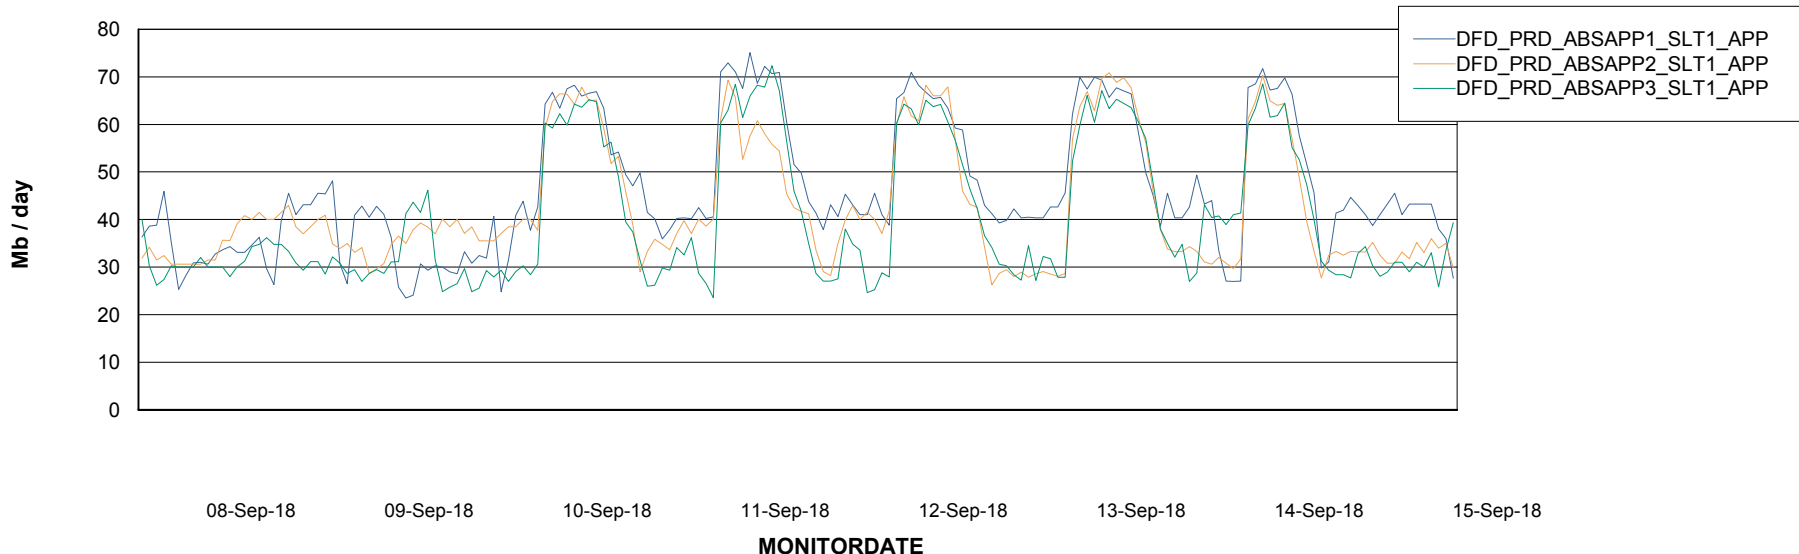

ABSSolute Application Server Services

Avg memory used per ABS Server Service