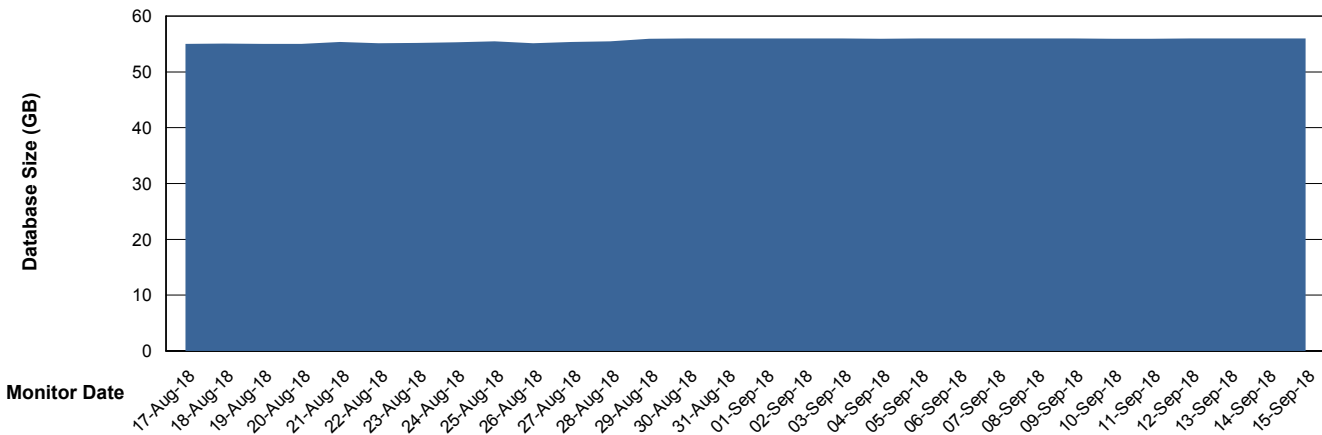

# Weekly SLA Customer Report

Customer DFD Production  
Database ID 39

DATABASE SIZE DFDDDB\_Production

### Database growth over last month

DATABASE SIZE DFDDDBI\_Production

### Database growth over last month