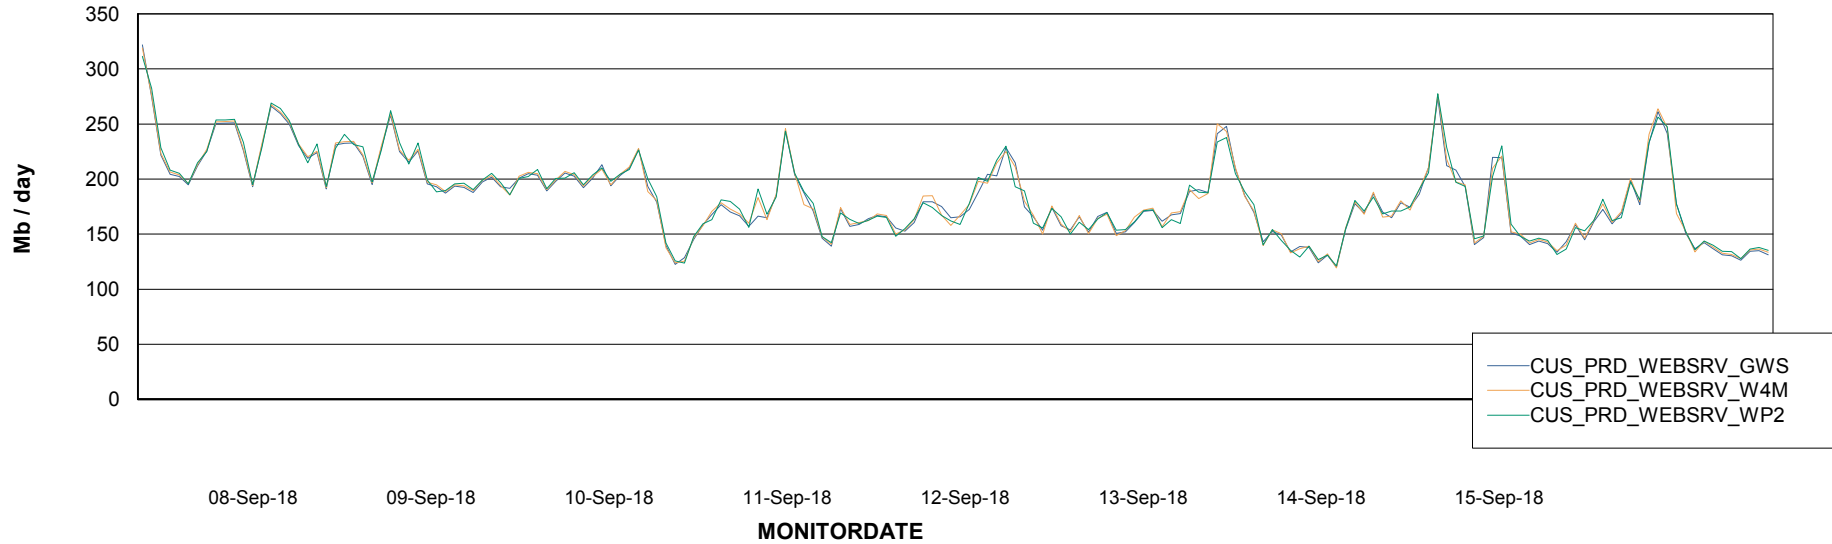

ABSSolute Web Component Services

Avg memory used per ReportServer Service

Weekly SLA Customer Report

Customer CUS Production
Database ID 84

ABSSolute Web Component Services

Avg memory used per ABS Web component