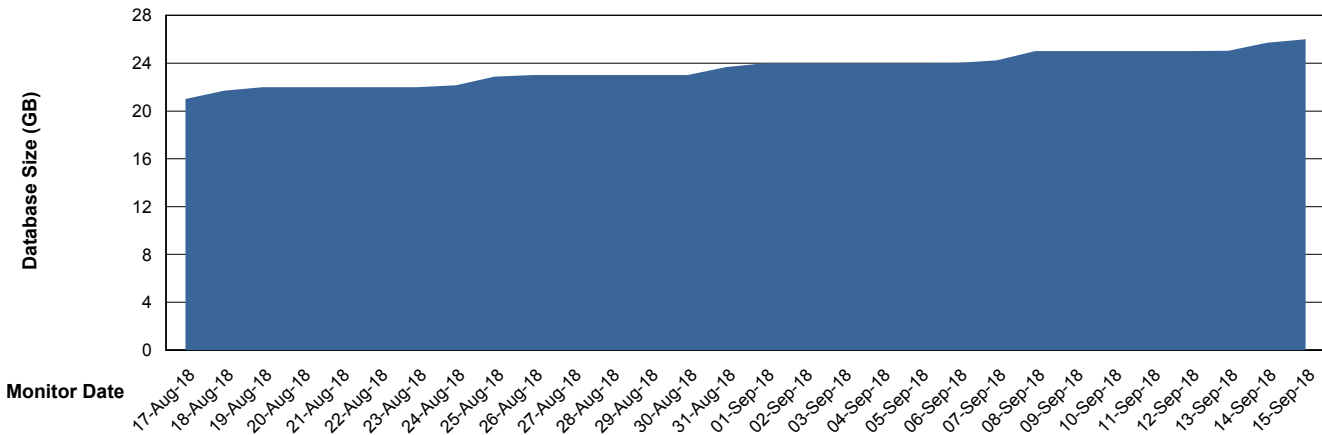

DATABASE SIZE CUS_ProdDB_Primary

Database growth over last month