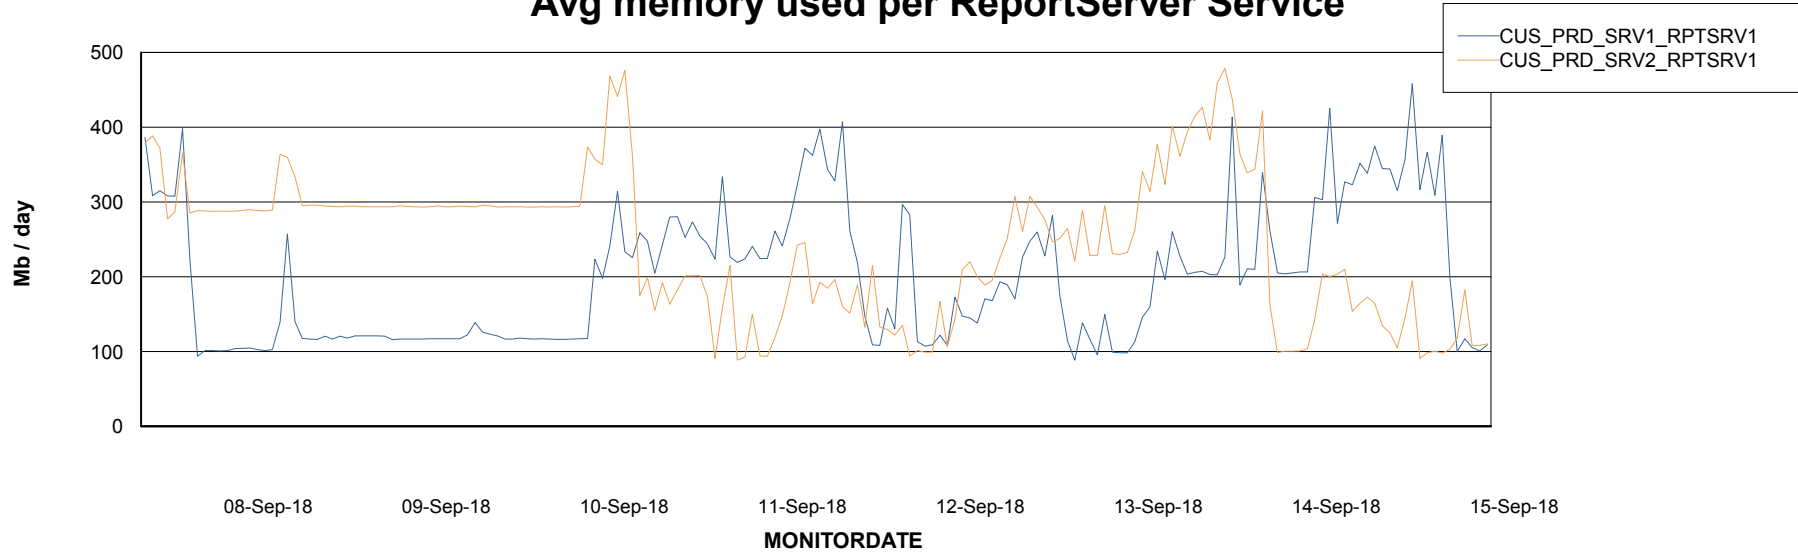

ABSSolute Web Component Services

Avg memory used per ReportServer Service