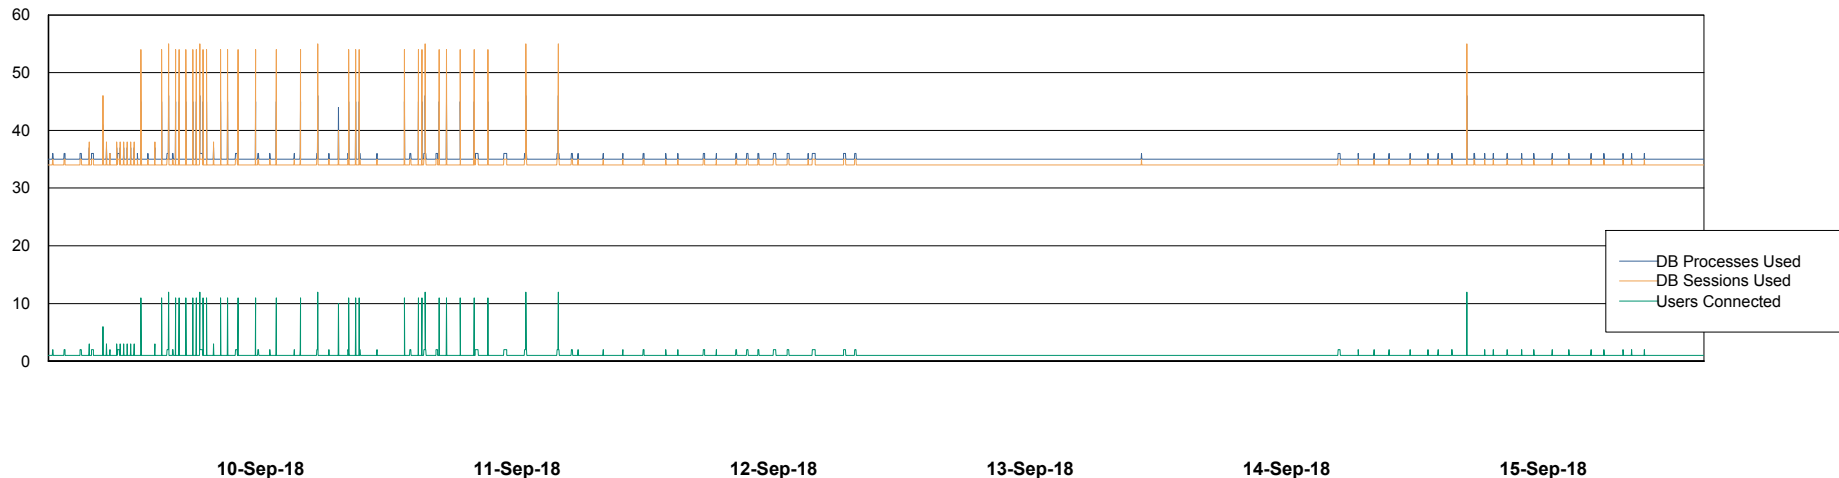

Weekly SLA Customer Report

Customer CUS Production
Database ID 84

Database Performance CUS_ProdDB_Primary

Weekly SLA Customer Report

Customer CUS Production
Database ID 84

Database Performance CUS_ProdDB_Standby