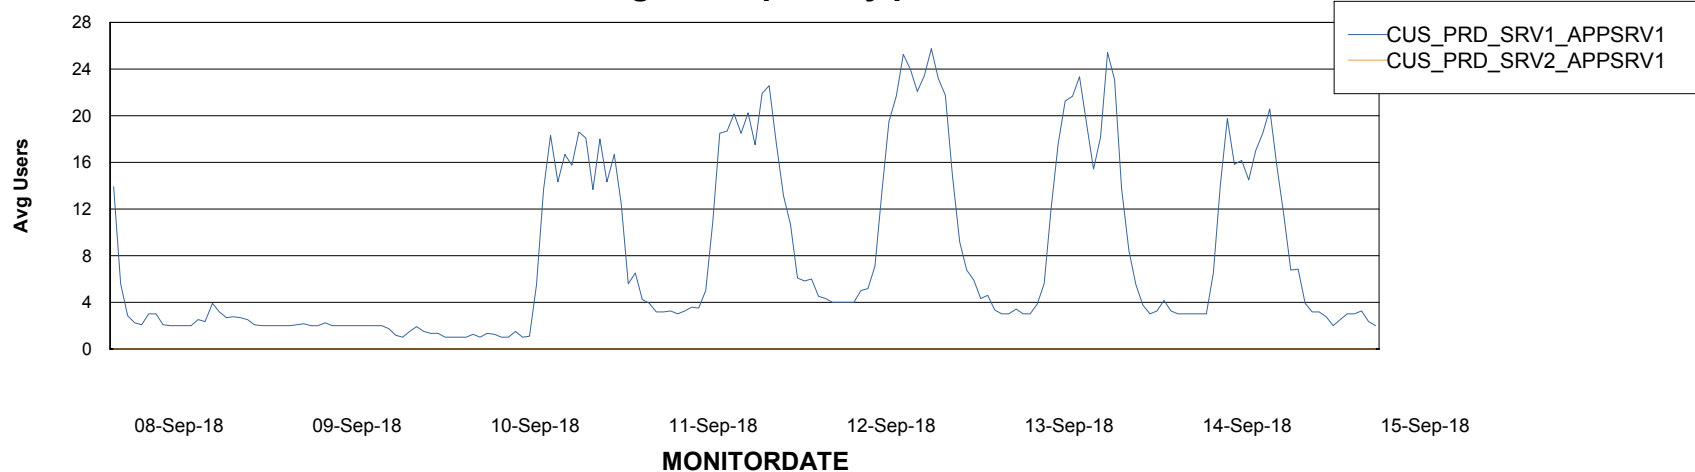

Weekly SLA Customer Report

Customer CUS Production
Database ID 84

ABSSolute Application Server Services

Avg memory used per ABS Server Service

Avg users per day per ABS server

Weekly SLA Customer Report

Customer CUS Production
Database ID 84