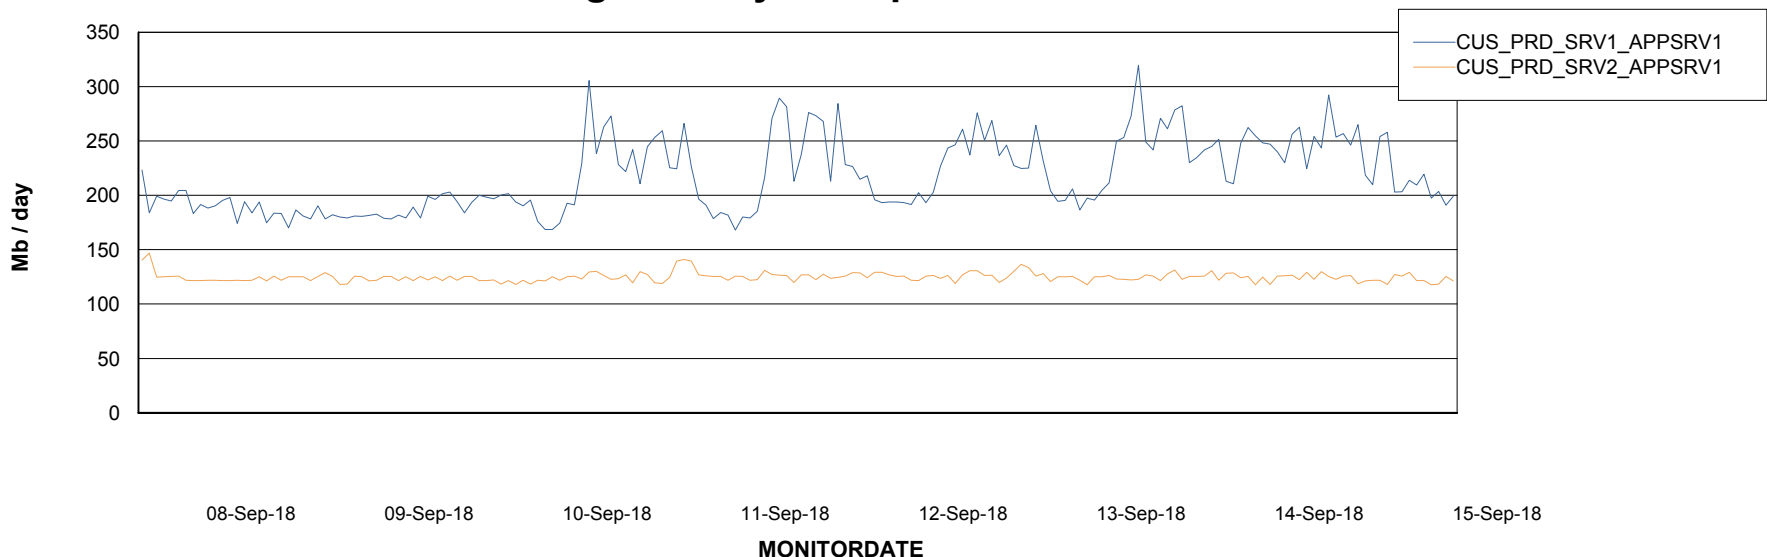

ABSSolute Application Server Services

Avg memory used per ABS Server Service