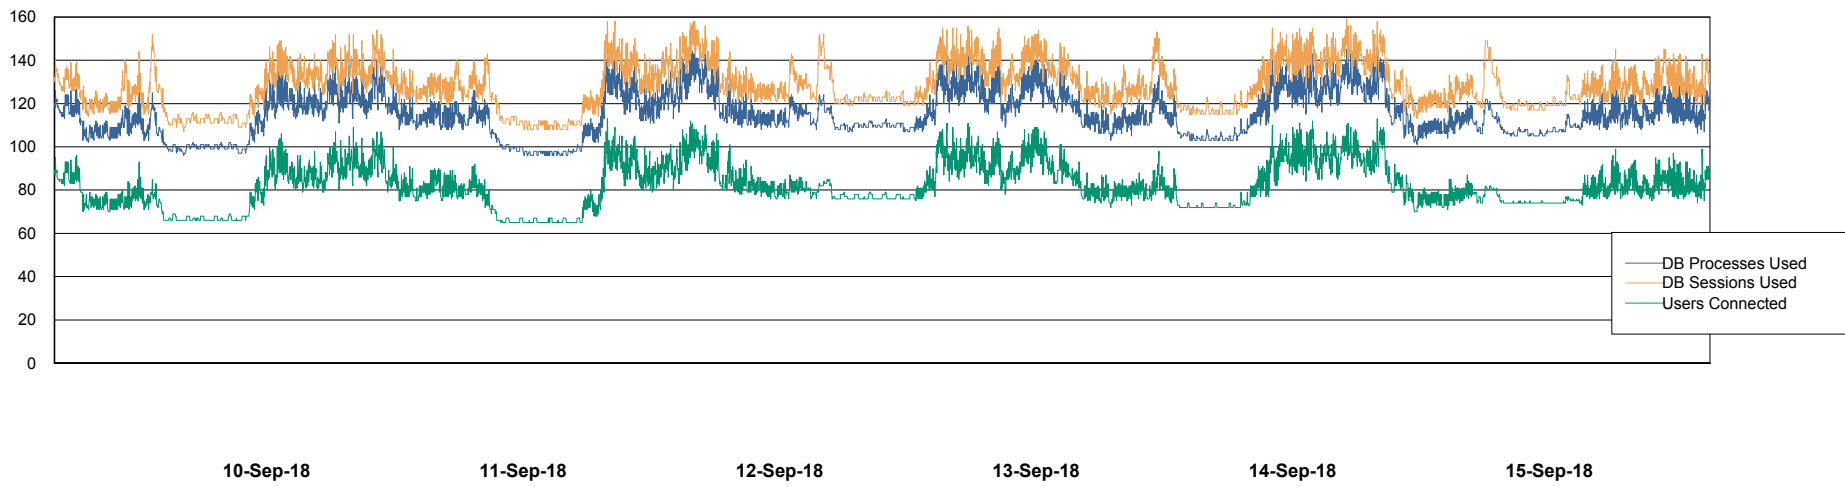

Database Performance CSCDB_Primary