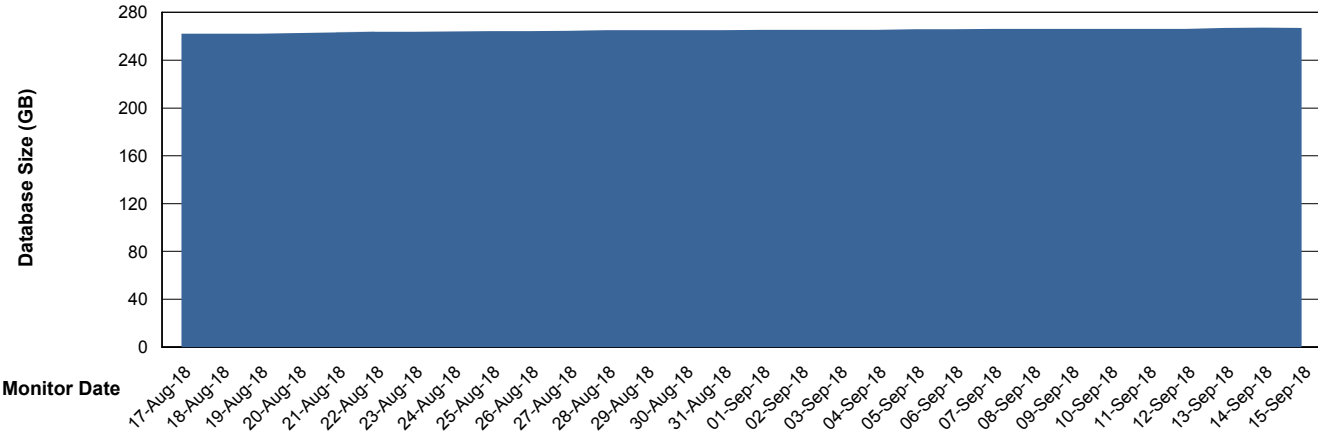

DATABASE SIZE CSCDB_Primary

Database growth over last month

Database Tablespace CSCDB_Primary

Date	Tablespace Name	Filesize (Gb)	Usedsize (Gb)	Percentage free
15-Sep-18	ABSDATA	127	96	24
	INDX	188	169	10
14-Sep-18	ABSDATA	127	96	24
	INDX	188	169	10
13-Sep-18	ABSDATA	127	96	24
	INDX	188	169	10
12-Sep-18	ABSDATA	127	96	24
	INDX	188	168	11
11-Sep-18	ABSDATA	127	96	24
	INDX	188	168	11
10-Sep-18	ABSDATA	127	96	24
	INDX	188	168	11
09-Sep-18	ABSDATA	127	96	24
	INDX	188	168	11