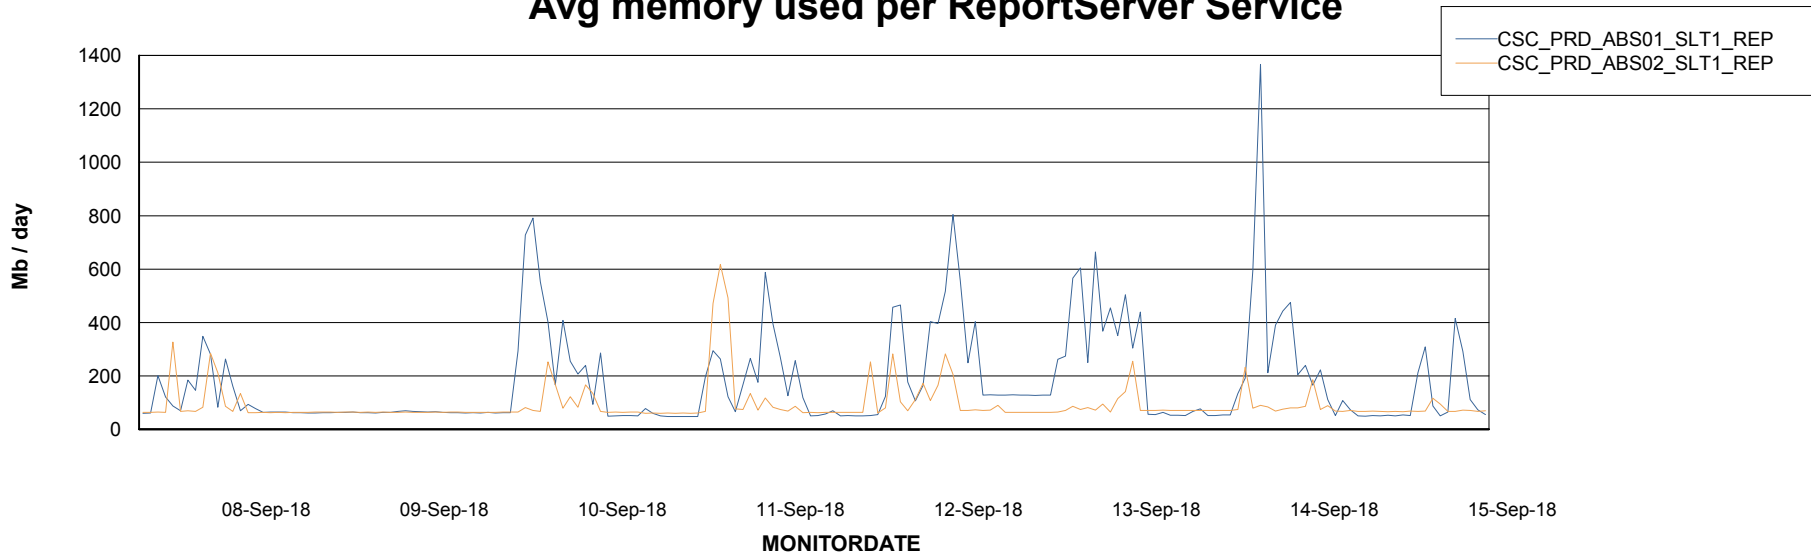

Avg memory used per ABS Server Service

Avg users per day per ABS server

Weekly SLA Customer Report

Customer CSC_Production
Database ID 50

ABSSolute Application ReportServer Services

Avg memory used per ReportServer Service