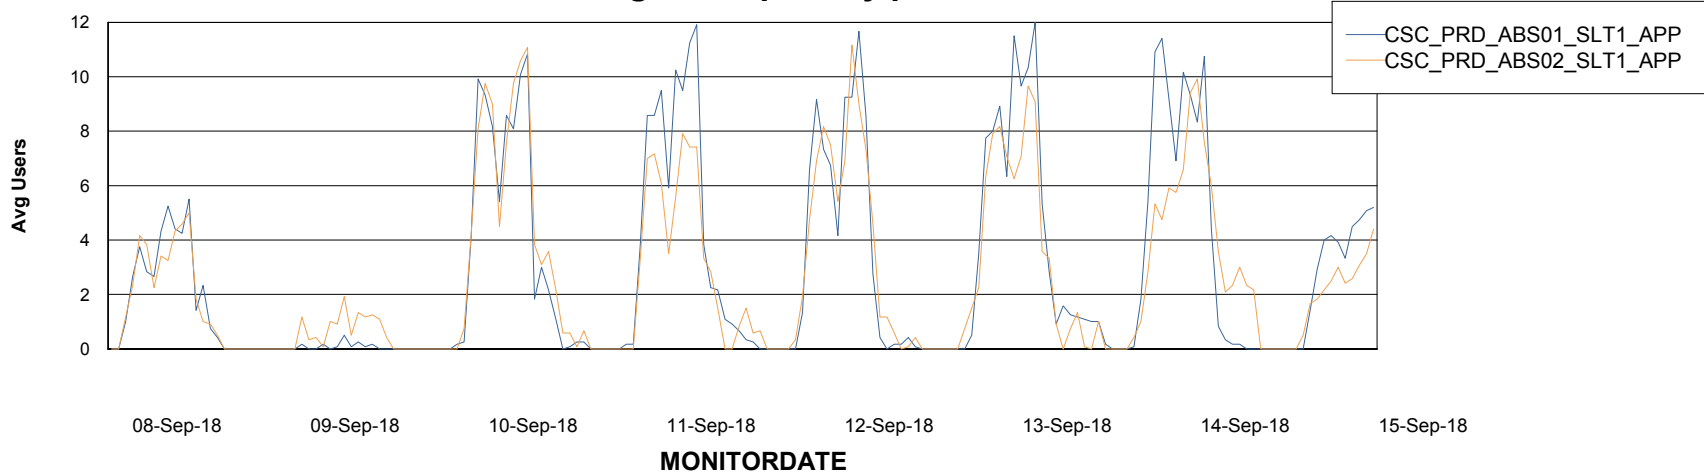

Avg users per day per ABS server