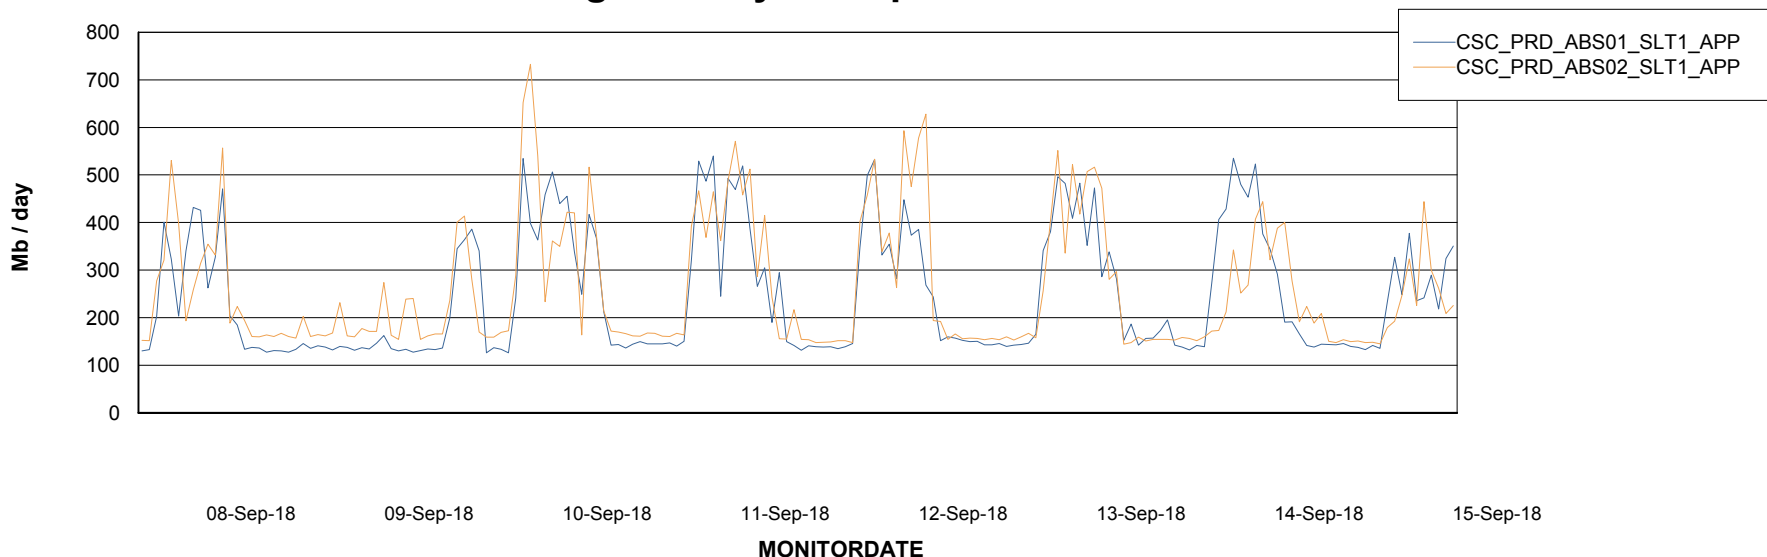

ABSSolute Application Server Services

Avg memory used per ABS Server Service