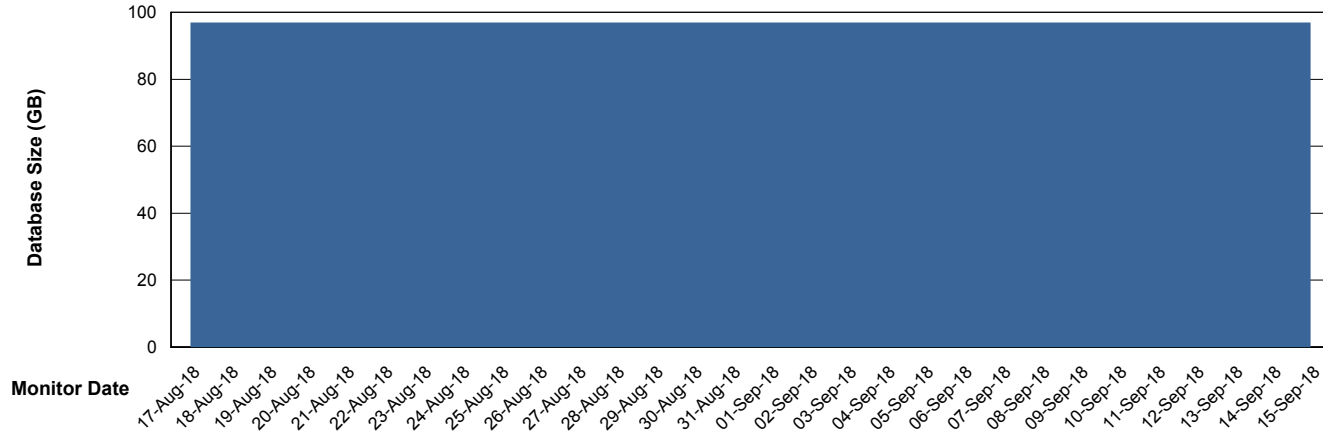

DATABASE SIZE CLODB_Test

Database growth over last month