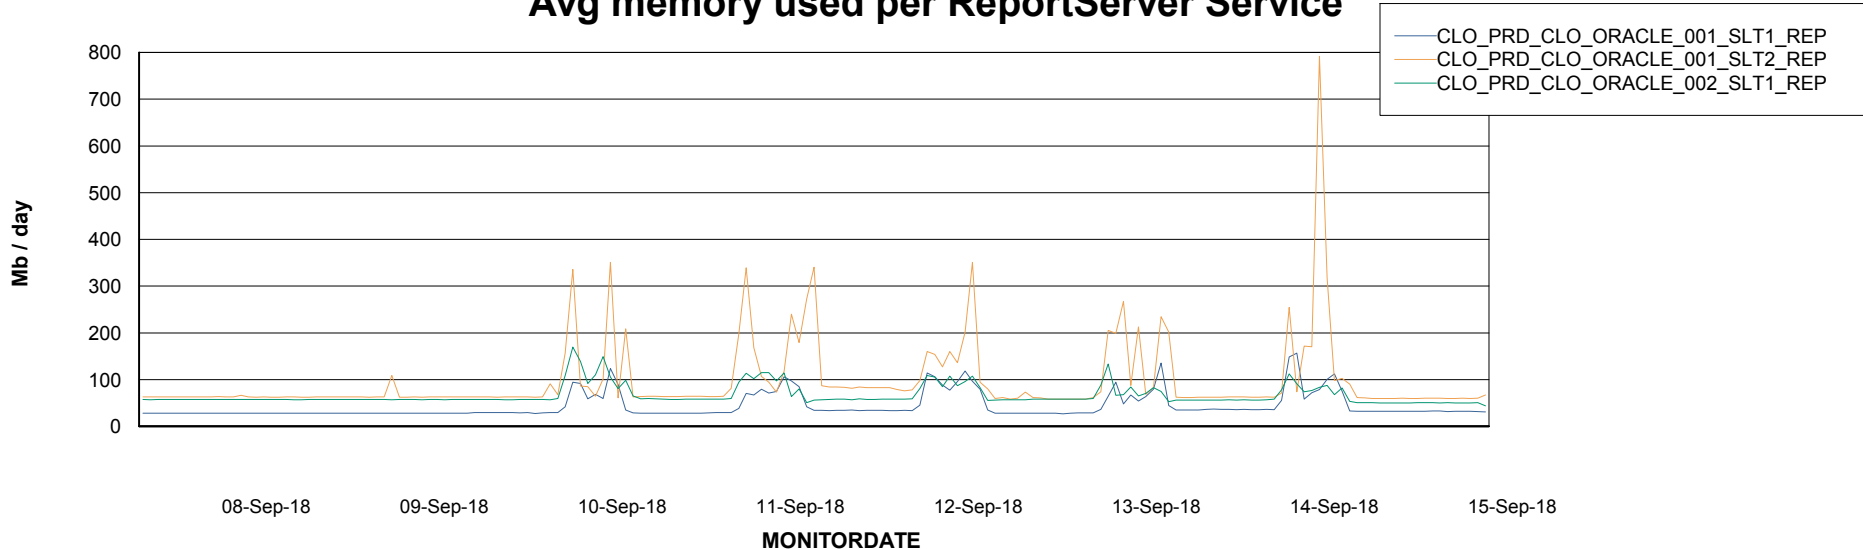

Avg memory used per ABS Server Service

Avg users per day per ABS server

Weekly SLA Customer Report

Customer CLO Production
Database ID 38

ABSSolute Application ReportServer Services

Avg memory used per ReportServer Service