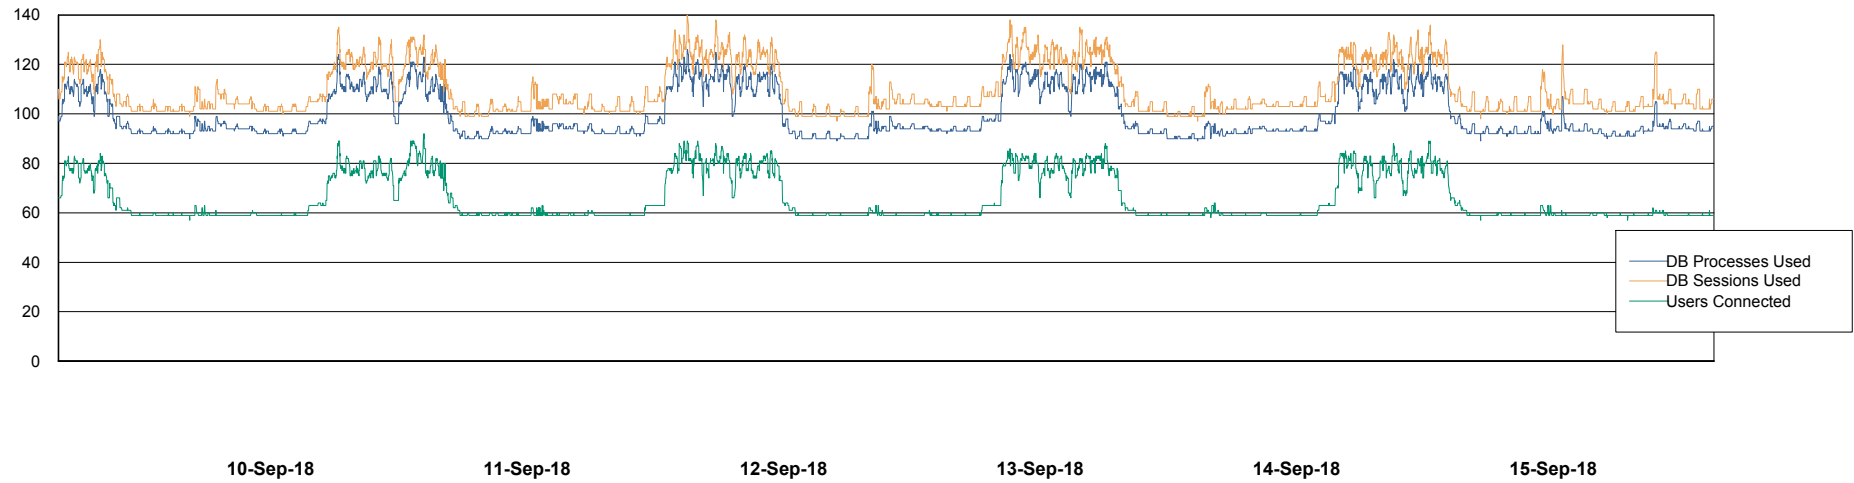

Database Performance CLODB_Production