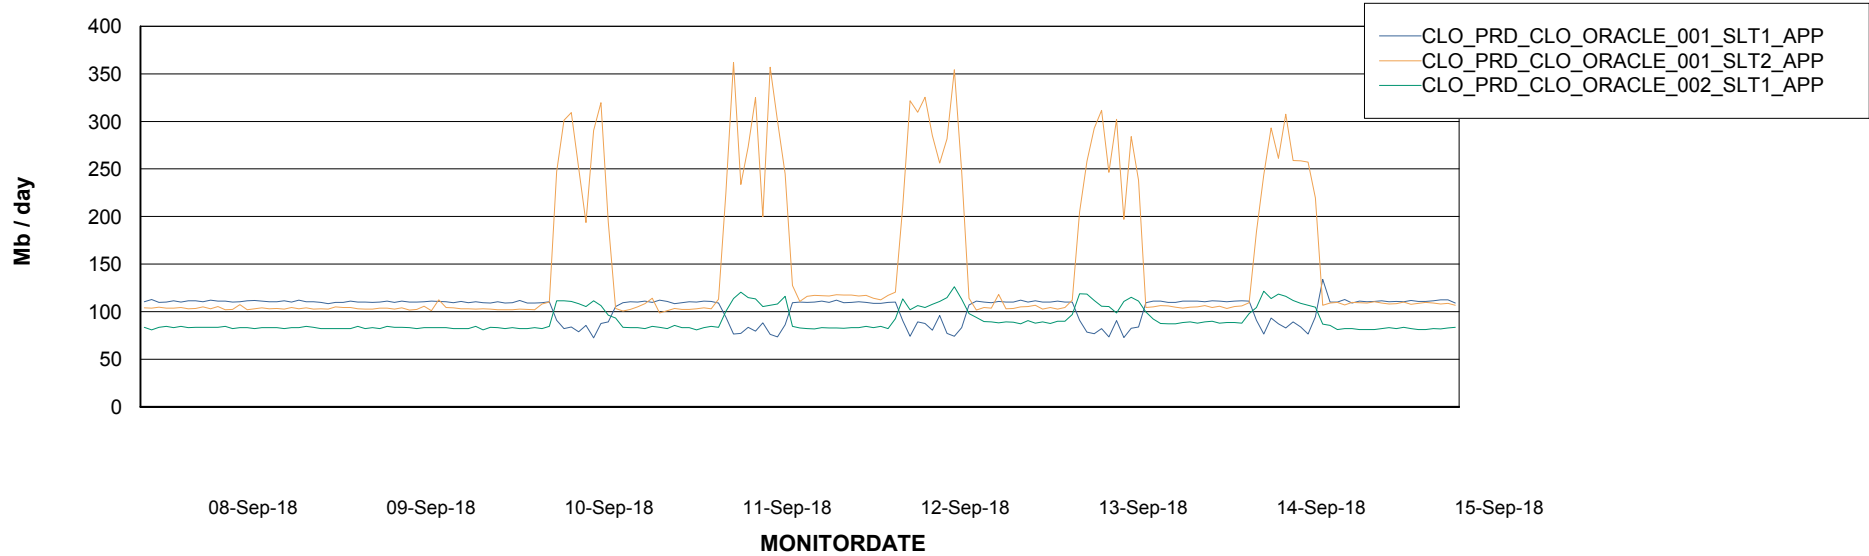

ABSSolute Application Server Services

Avg memory used per ABS Server Service