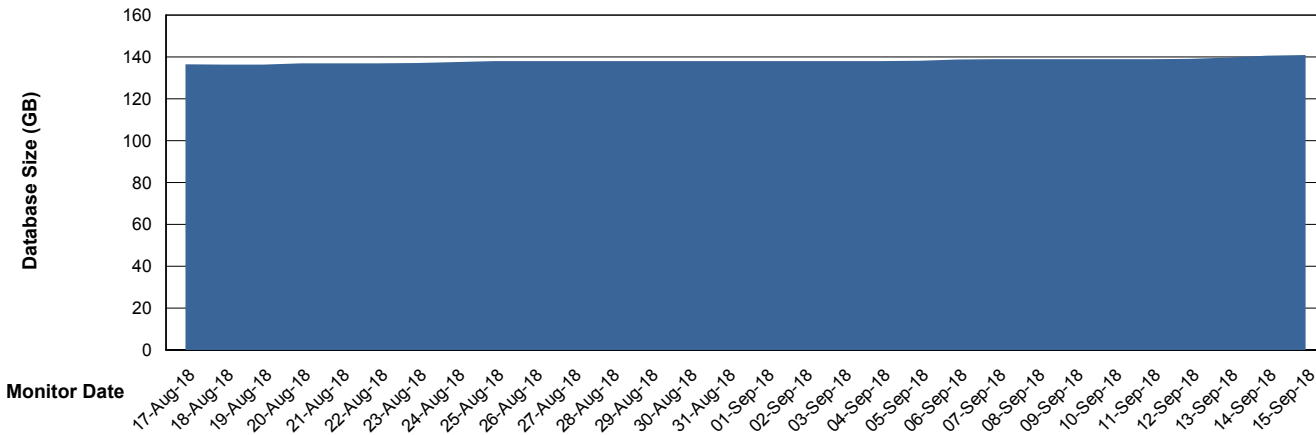

Database growth over last month

Weekly SLA Customer Report

Customer CLO Production
Database ID 38

DATABASE SIZE CLODB_FUT_Test

Database growth over last month

DATABASE SIZE CLODB_Production

Database growth over last month