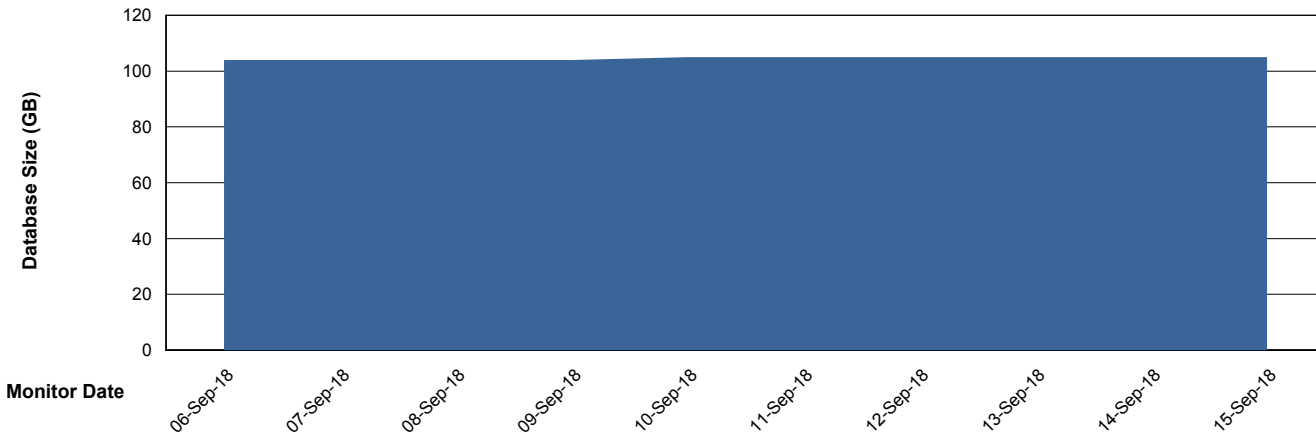

Database growth over last month

Weekly SLA Customer Report

Customer CLO Production
Database ID 38

DATABASE SIZE CLODB_FUT_Test

Database growth over last month

DATABASE SIZE CLODB_Production

Database growth over last month