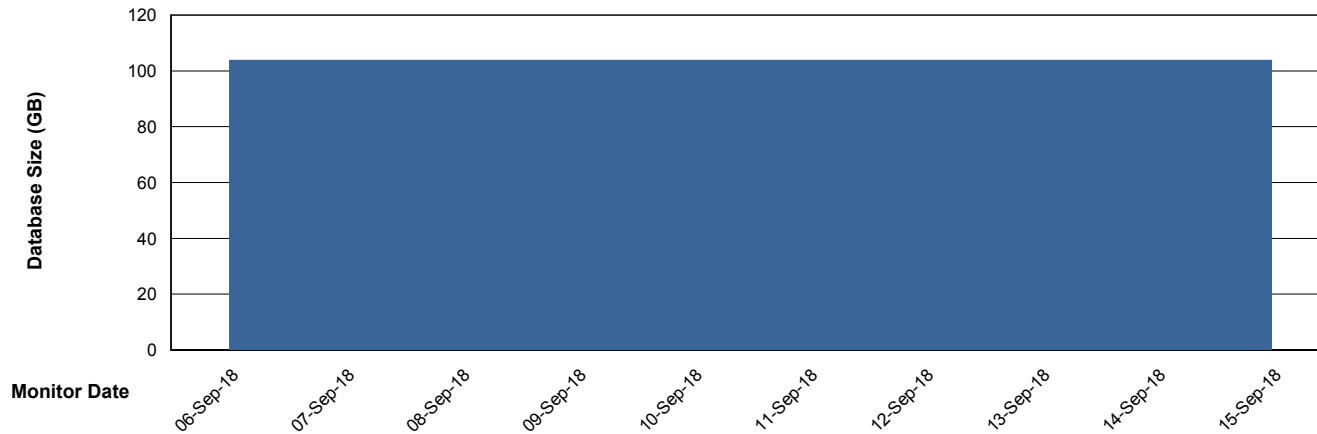

DATABASE SIZE CLODB_FUT_Production

Database growth over last month