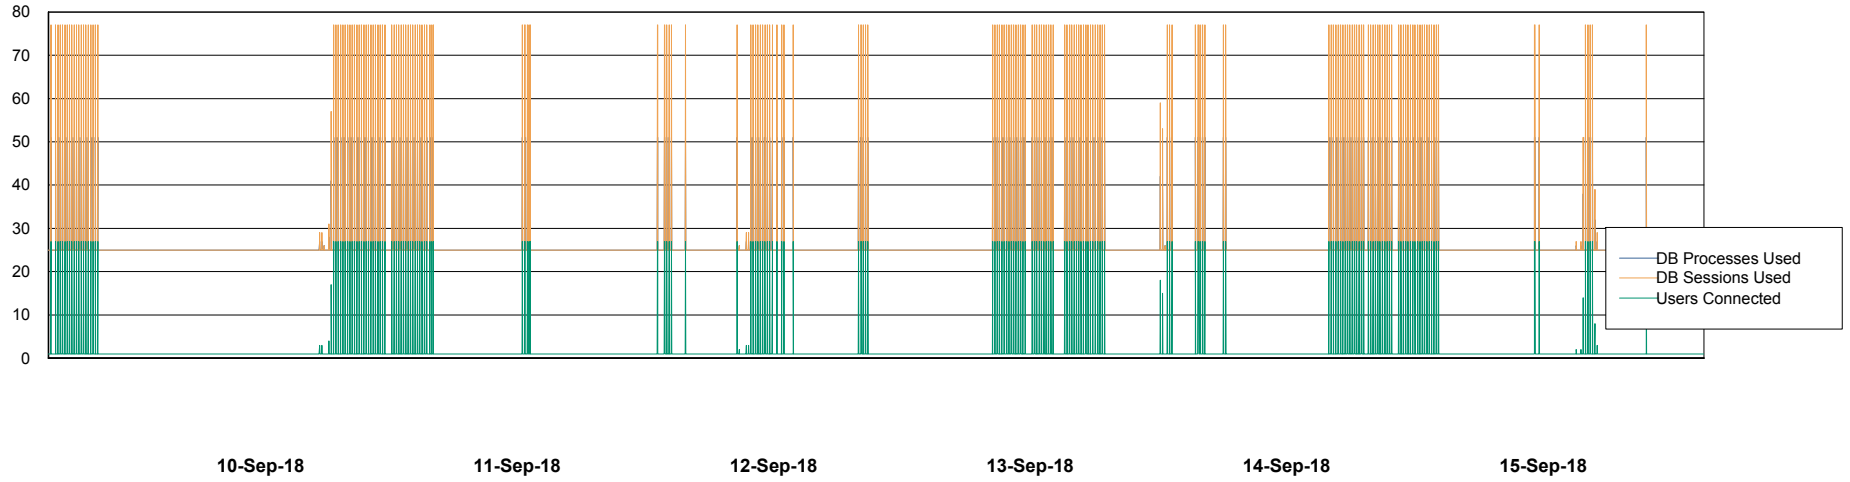

Weekly SLA Customer Report

Customer CLO Production
Database ID 38

Database Performance CLODB_Production

Weekly SLA Customer Report

Customer CLO Production
Database ID 38

Database Performance CLODB_Standby

Weekly SLA Customer Report