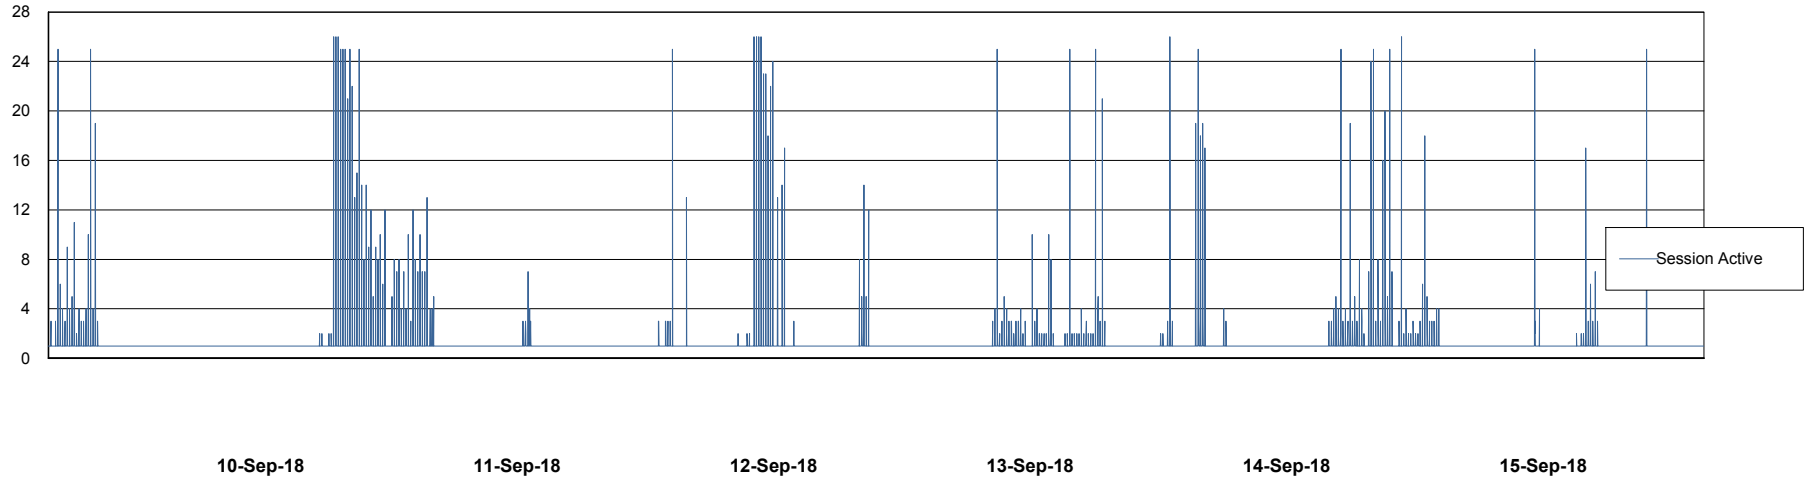

Weekly SLA Customer Report

Customer CLO Production
Database ID 38

Database Performance CLODB_Production

Weekly SLA Customer Report

Customer CLO Production
Database ID 38

Database Performance CLODB_Standby

Weekly SLA Customer Report