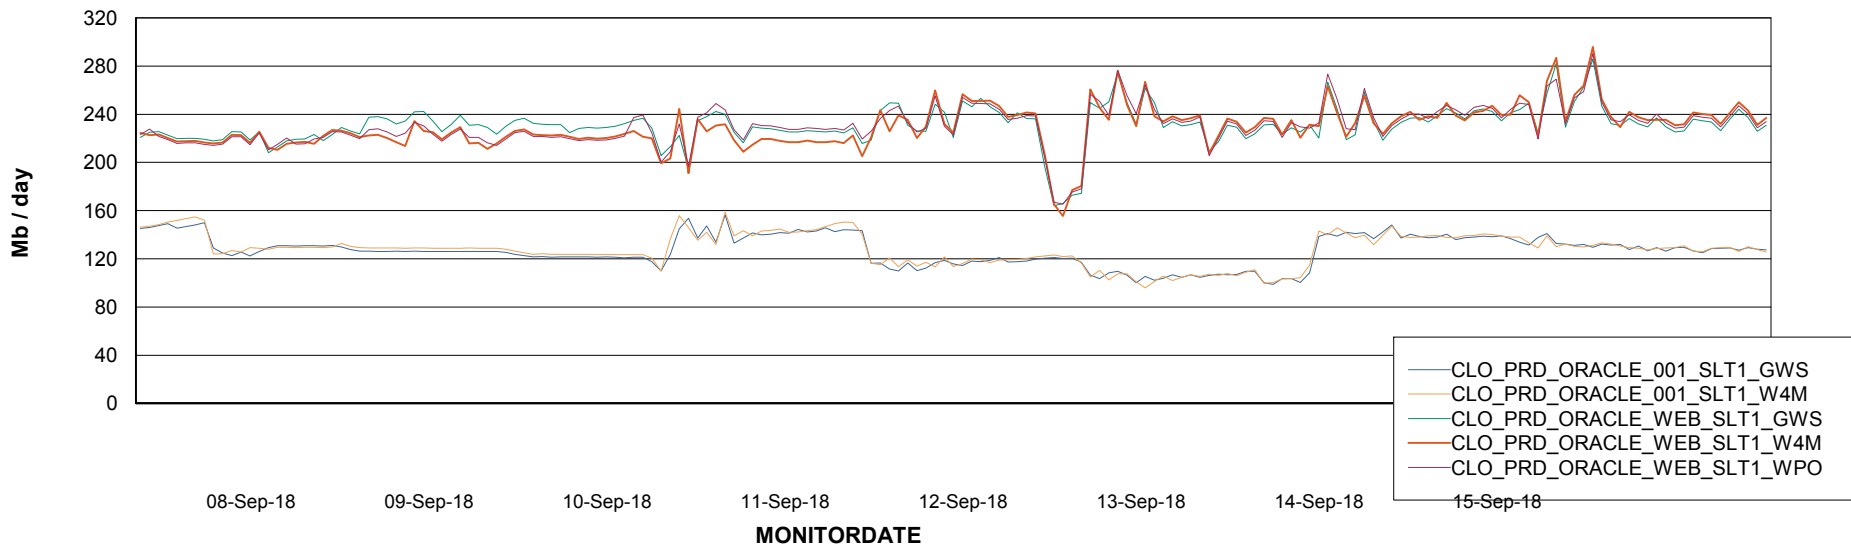

ABSolute Web Component Services

Avg memory used per ABS Web component