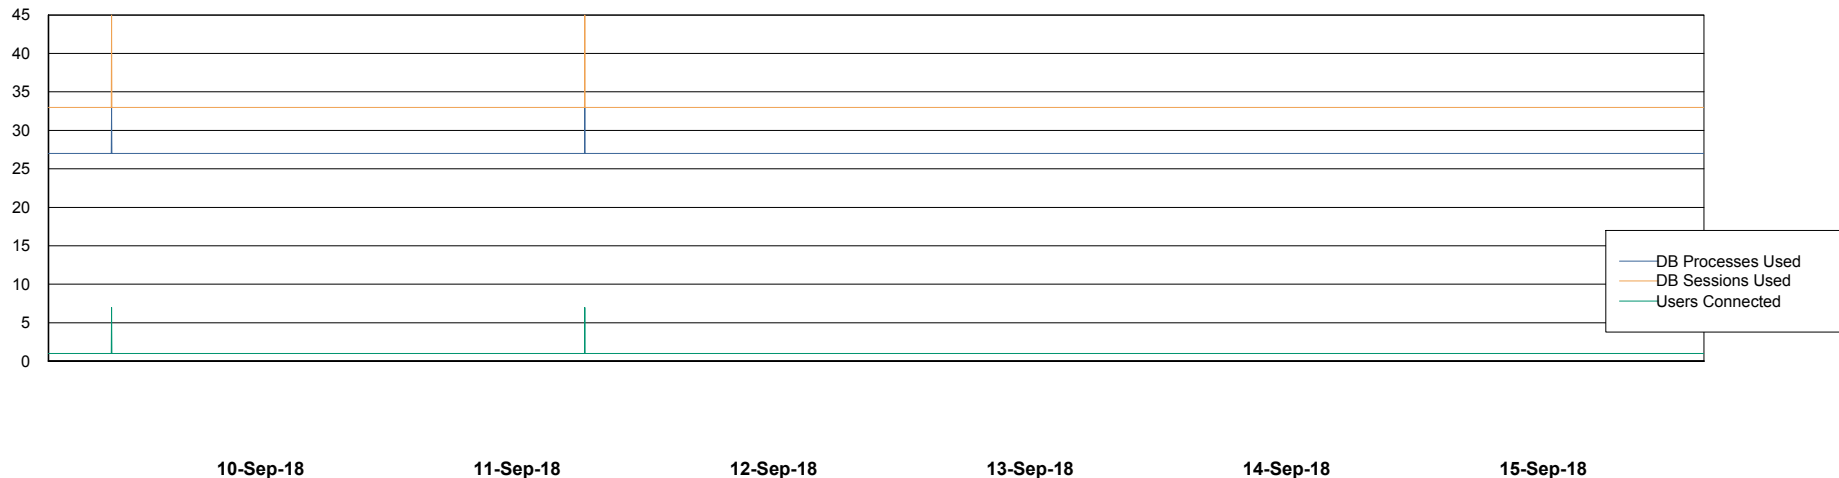

Weekly SLA Customer Report

Customer CIW Production
Database ID 45

Database Performance CIWDB_Production

Weekly SLA Customer Report

Customer CIW Production
Database ID 45

Database Performance CIWDB_Standby

Weekly SLA Customer Report

Customer CIW Production
 Database ID 45

DATABASE SIZE CIWDB_Production

Database growth over last month

Database Tablespace CIWDB_Production

Date	Tablespace Name	Filesize (Gb)	Usedsize (Gb)	Percentage free
15-Sep-18	ABSDATA	36	29	19
	INDX	5	3	40
14-Sep-18	ABSDATA	36	29	19
	INDX	5	3	40
13-Sep-18	ABSDATA	36	29	19
	INDX	5	3	40
12-Sep-18	ABSDATA	36	29	19
	INDX	5	3	40
11-Sep-18	ABSDATA	36	29	19
	INDX	5	3	40
10-Sep-18	ABSDATA	36	29	19
	INDX	5	3	40
09-Sep-18	ABSDATA	36	29	19
	INDX	5	3	40