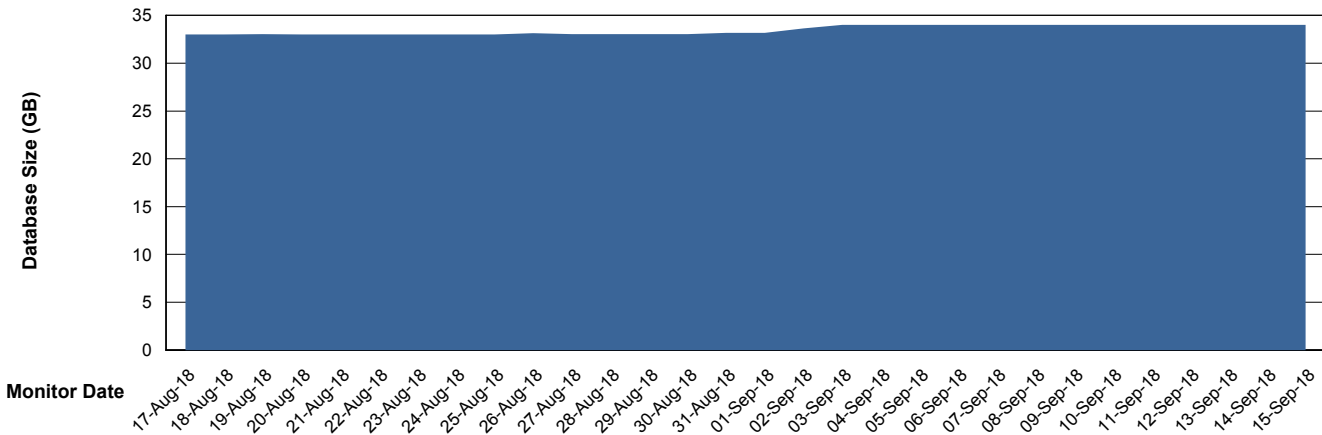

Weekly SLA Customer Report

Customer CIW Production
Database ID 45

Database Performance CIWDB_Production

Weekly SLA Customer Report

Customer CIW Production
Database ID 45

Database Performance CIWDB_Standby

Weekly SLA Customer Report

Customer CIW Production
 Database ID 45

DATABASE SIZE CIWDB_Production

Database growth over last month

Database Tablespace CIWDB_Production

Date	Tablespace Name	Filesize (Gb)	Usedsize (Gb)	Percentage free
15-Sep-18	ABSDATA	36	29	19
	INDX	5	3	40
14-Sep-18	ABSDATA	36	29	19
	INDX	5	3	40
13-Sep-18	ABSDATA	36	29	19
	INDX	5	3	40
12-Sep-18	ABSDATA	36	29	19
	INDX	5	3	40
11-Sep-18	ABSDATA	36	29	19
	INDX	5	3	40
10-Sep-18	ABSDATA	36	29	19
	INDX	5	3	40
09-Sep-18	ABSDATA	36	29	19
	INDX	5	3	40