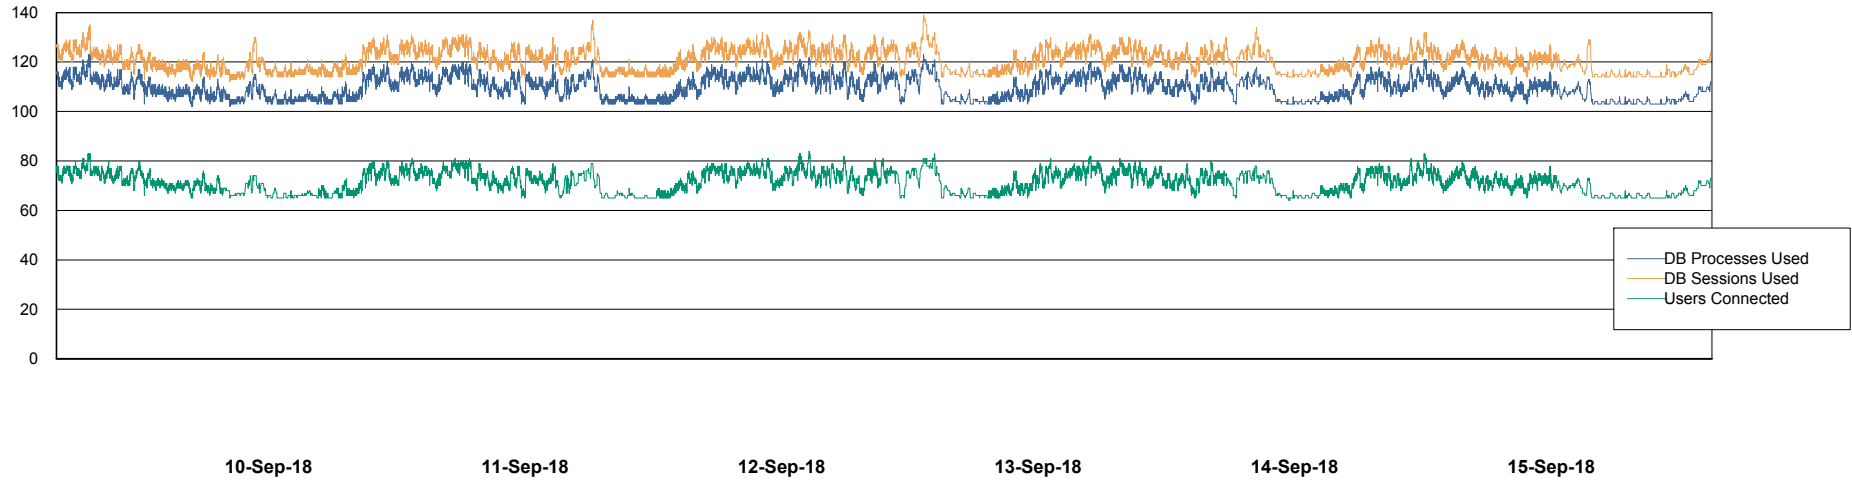

Database Performance CIWDB_Production