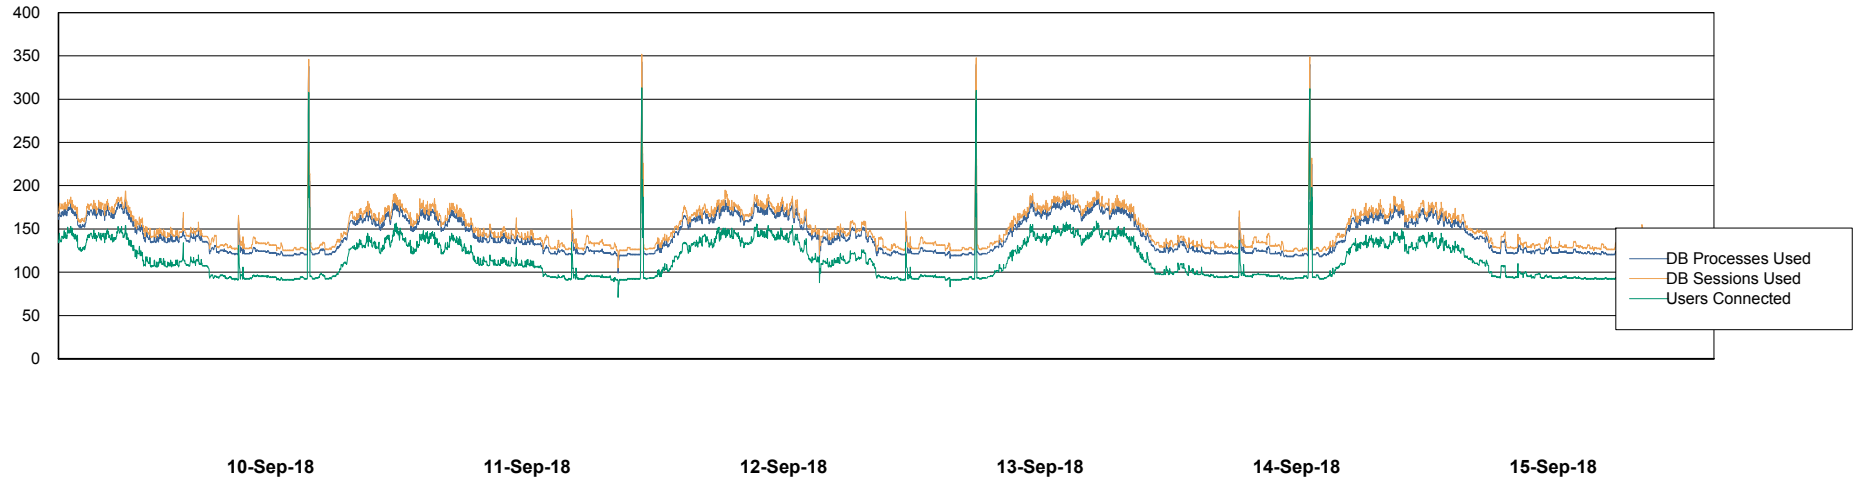

Harddisk Usage BNL_PRD_vm-absa03

	Free disk space on c: (%)	Total disk space on c: (Gb)	Free disk space on d: (%)	Total disk space on d: (Gb)	Free disk space on f: (%)	Total disk space on f: (Gb)
15-Sep-18	79	127	81	127	92	64
14-Sep-18	78	127	81	127	92	64
13-Sep-18	78	127	81	127	92	64
12-Sep-18	78	127	81	127	92	64
11-Sep-18	79	127	81	127	92	64
10-Sep-18	79	127	82	127	92	64
09-Sep-18	79	127	82	127	92	64

Weekly SLA Customer Report

Customer BNL_Production
Database ID 83

Database Performance BNLDB_Production

Weekly SLA Customer Report

Customer BNL_Production
 Database ID 83

DATABASE SIZE BNLDB_Production

Database growth over last month