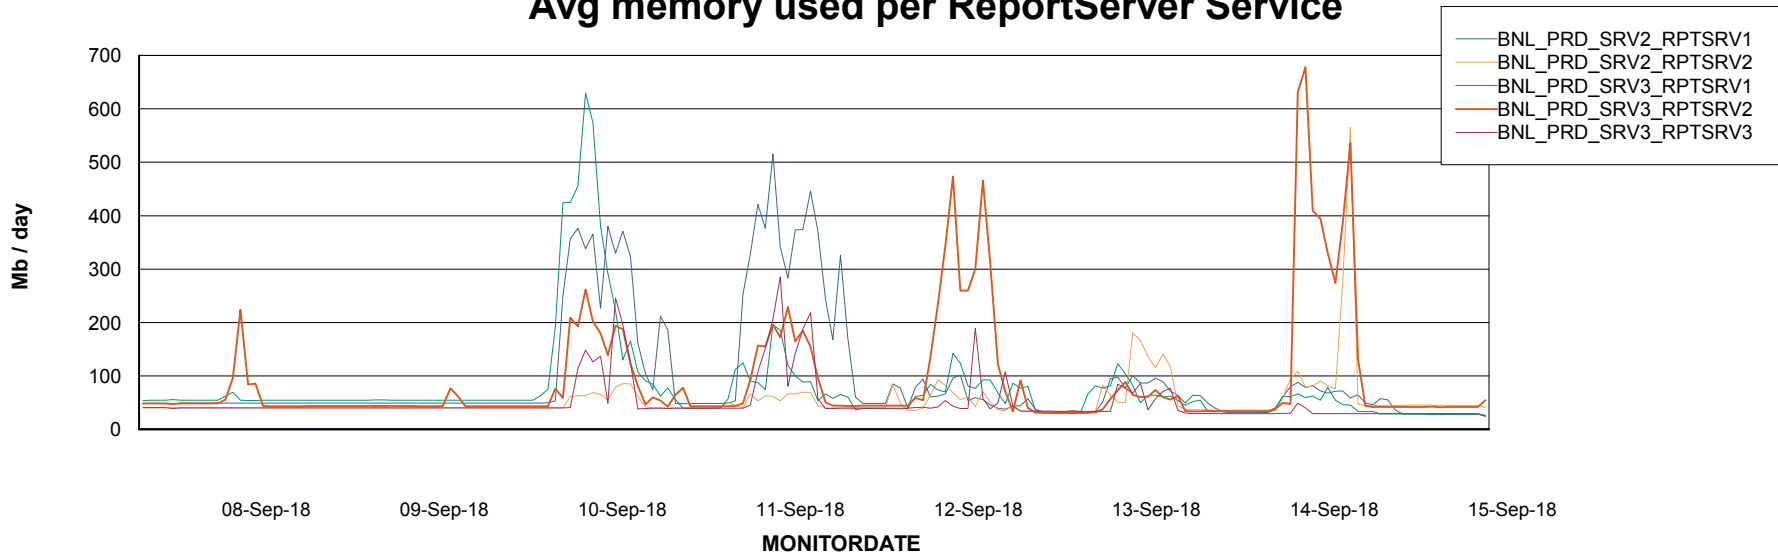

ABSSolute Web Component Services

Avg memory used per ReportServer Service