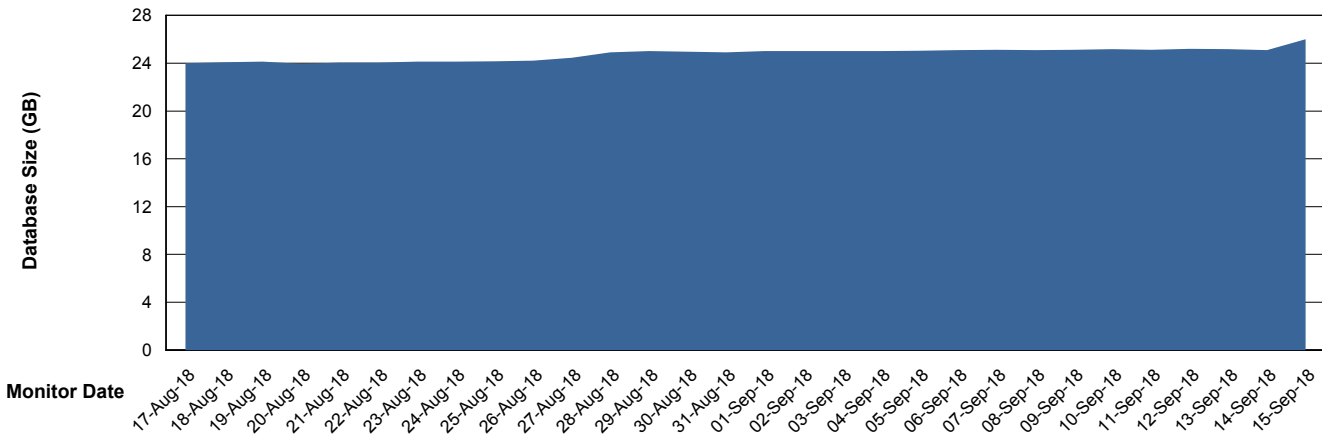

DATABASE SIZE BGGDB_BI

Database growth over last month