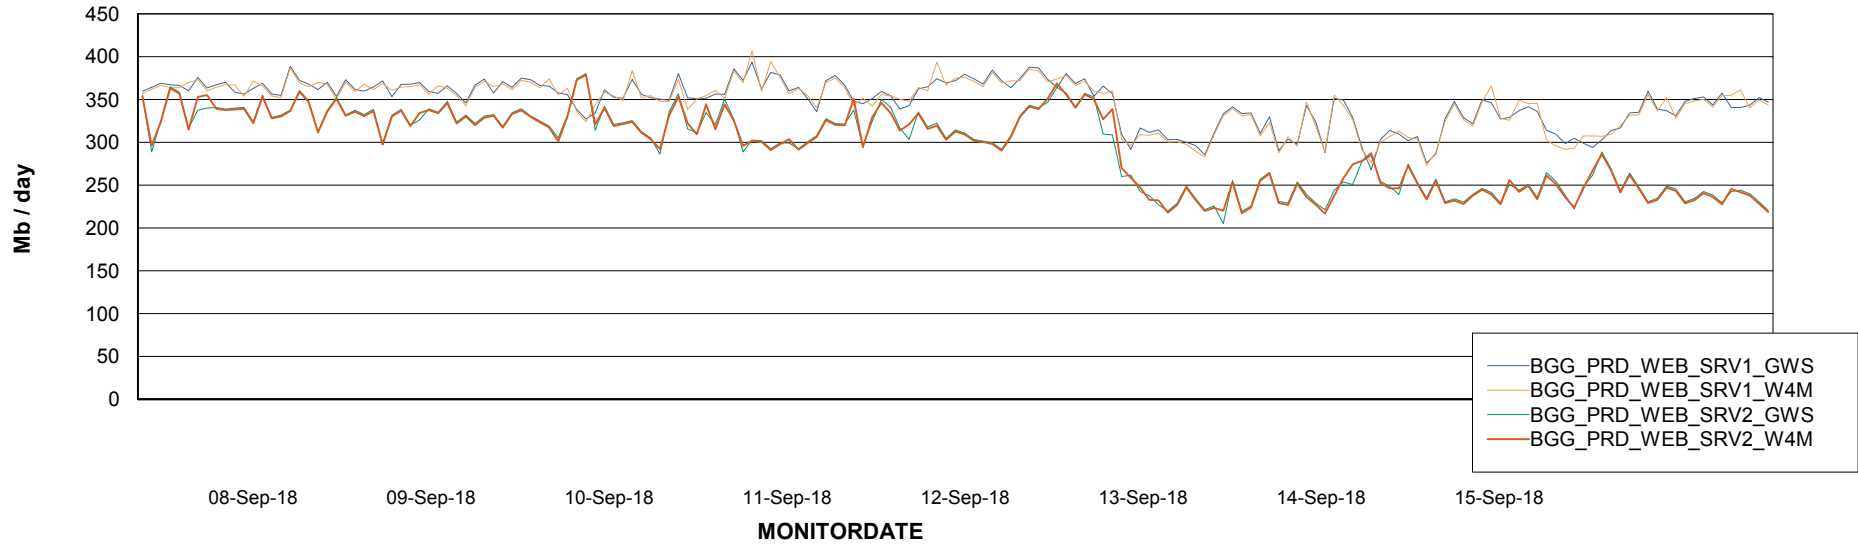

ABSSolute Web Component Services

Avg memory used per ABS Web component