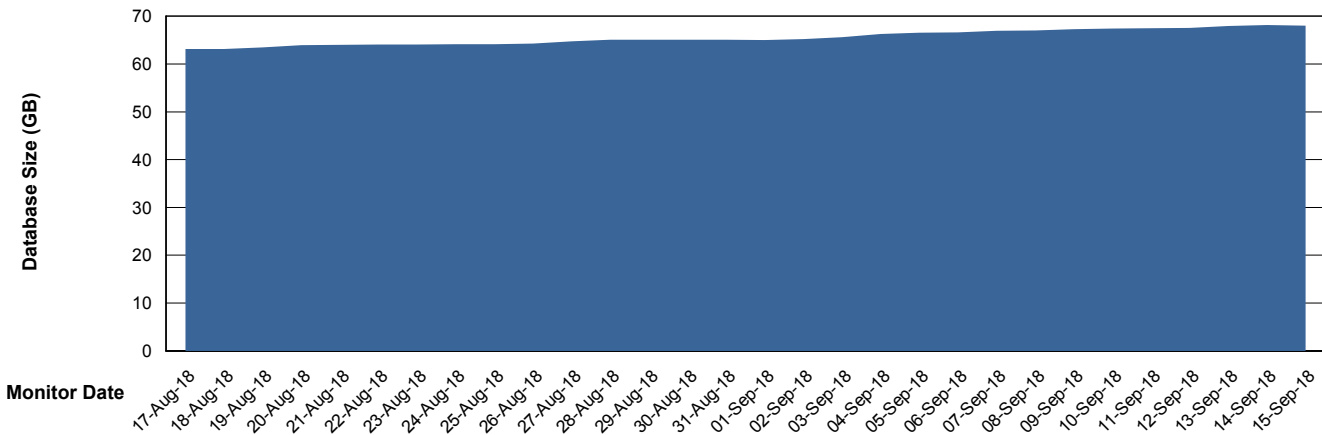

# Weekly SLA Customer Report

Customer BGG\_Production  
Database ID 58

DATABASE SIZE BGGDB\_BI

### Database growth over last month

DATABASE SIZE BGGDB\_Production

### Database growth over last month