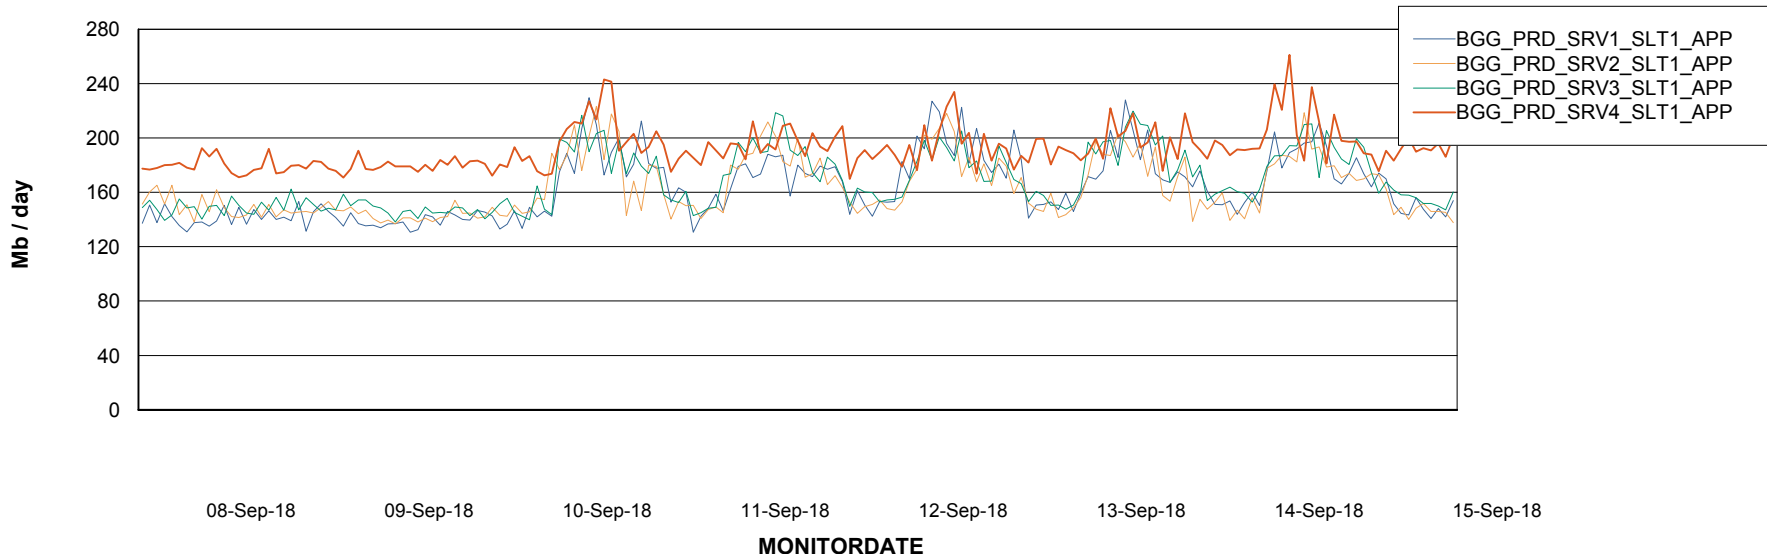

ABSSolute Application Server Services

Avg memory used per ABS Server Service