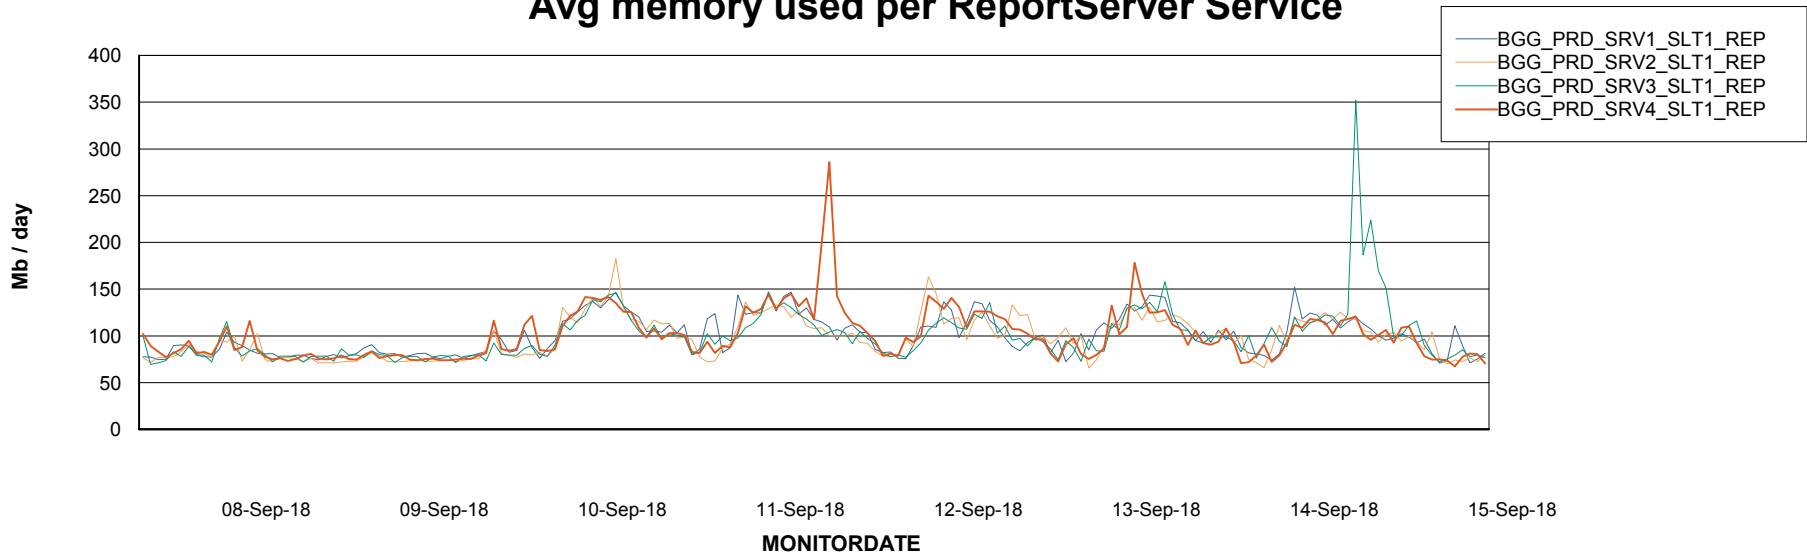

ABSSolute Application ReportServer Services

Avg memory used per ReportServer Service