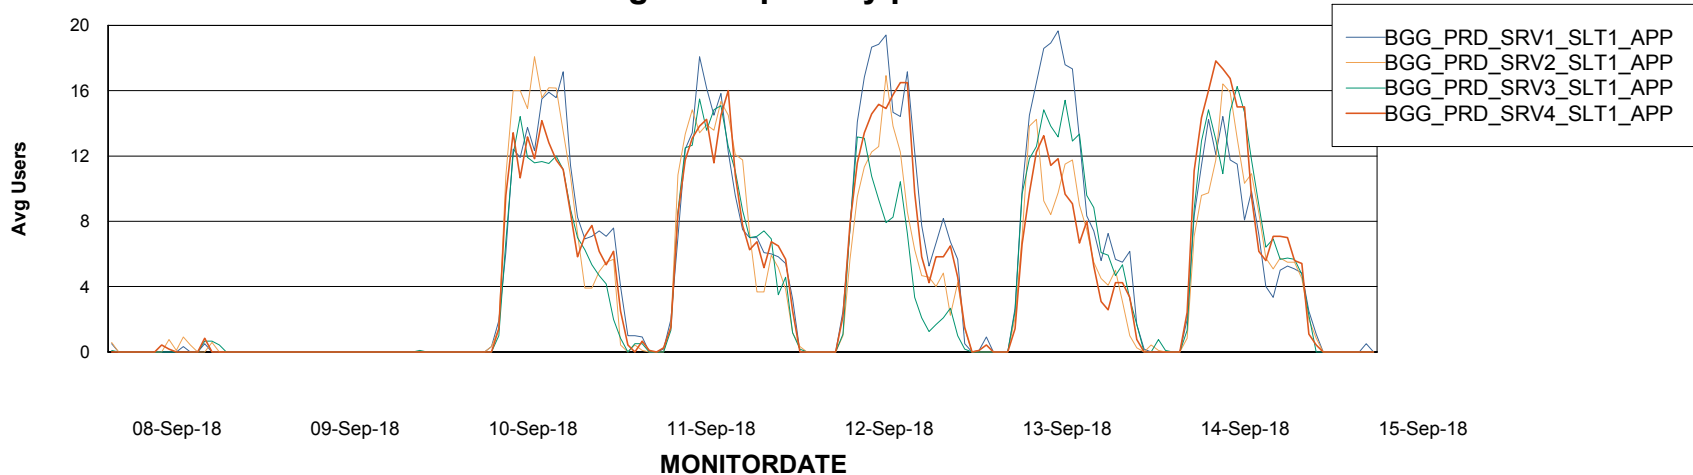

Avg users per day per ABS server