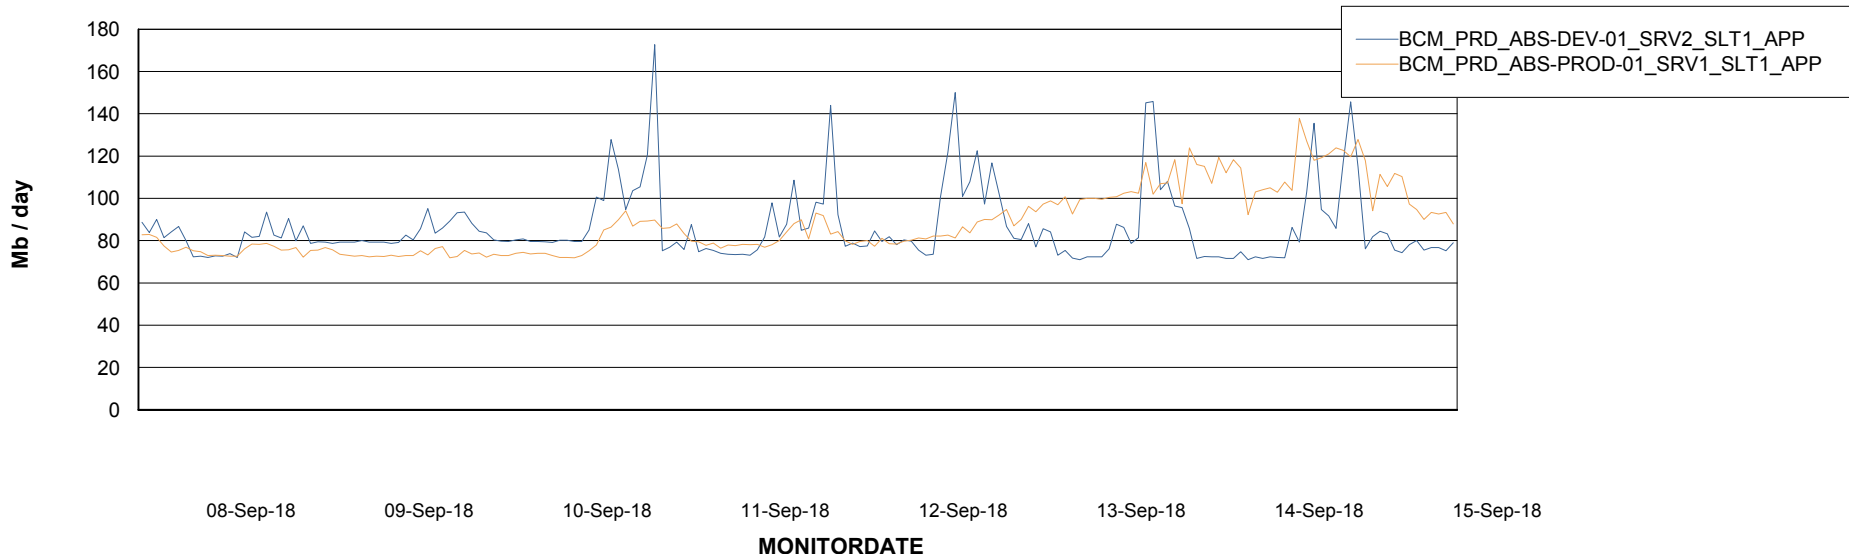

ABSSolute Application Server Services

Avg memory used per ABS Server Service