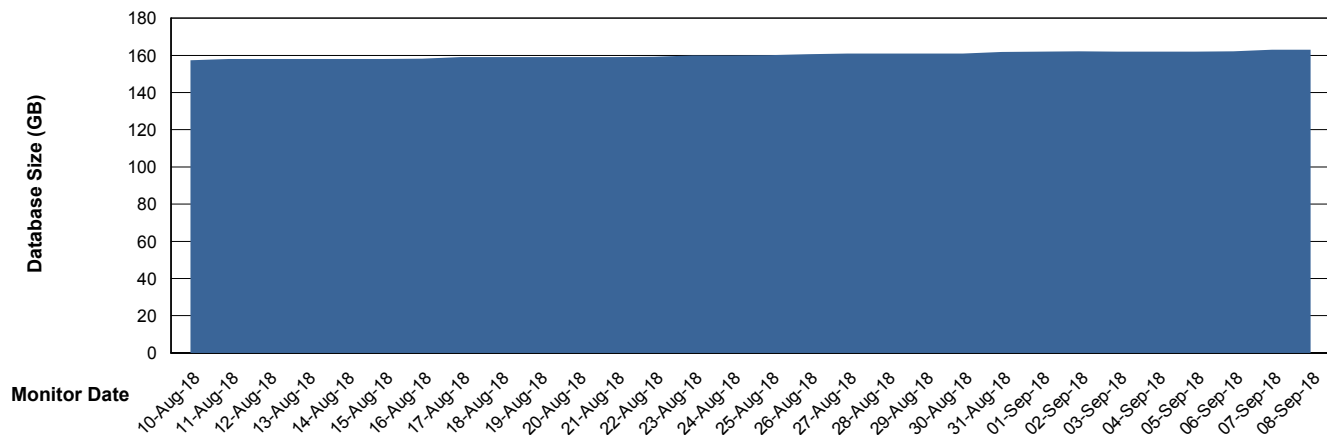

DATABASE SIZE VOSDB_Production

Database growth over last month