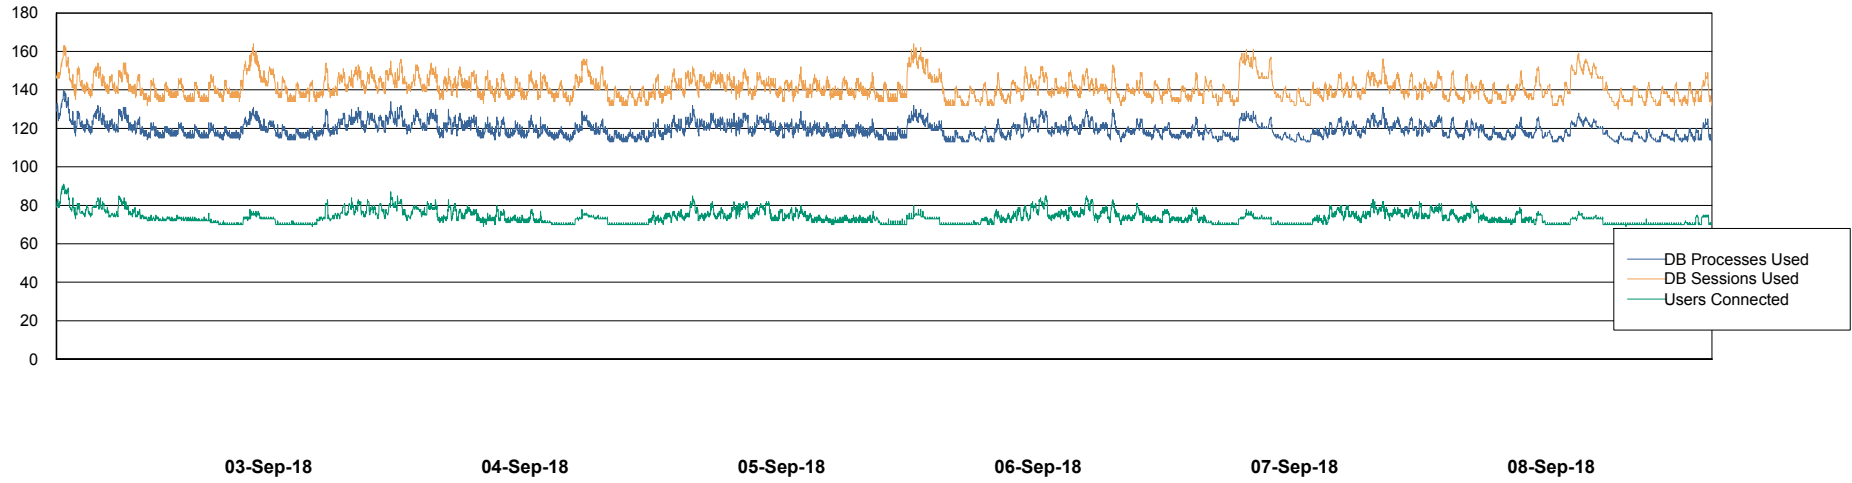

Weekly SLA Customer Report

Customer VOS_Production
Database ID 68

Database Performance VOSBIDB_Production

Weekly SLA Customer Report

Customer VOS_Production
Database ID 68

Database Performance VOSDB_Production