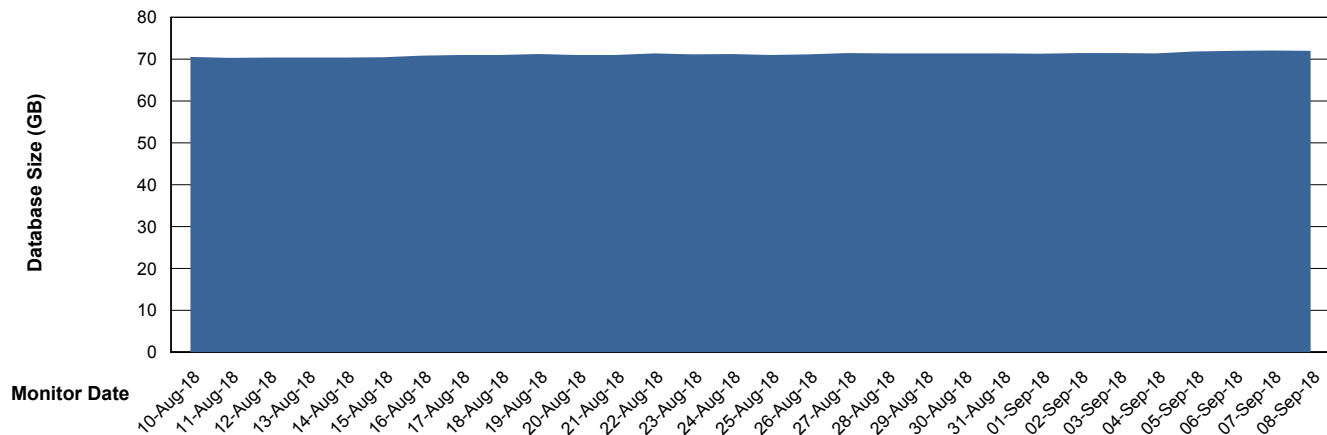

Weekly SLA Customer Report

Customer VOS_Production
Database ID 68

Database Performance VOSDB_Standby

Weekly SLA Customer Report

Customer VOS_Production
Database ID 68

DATABASE SIZE VOSBIDB_Production

Database growth over last month