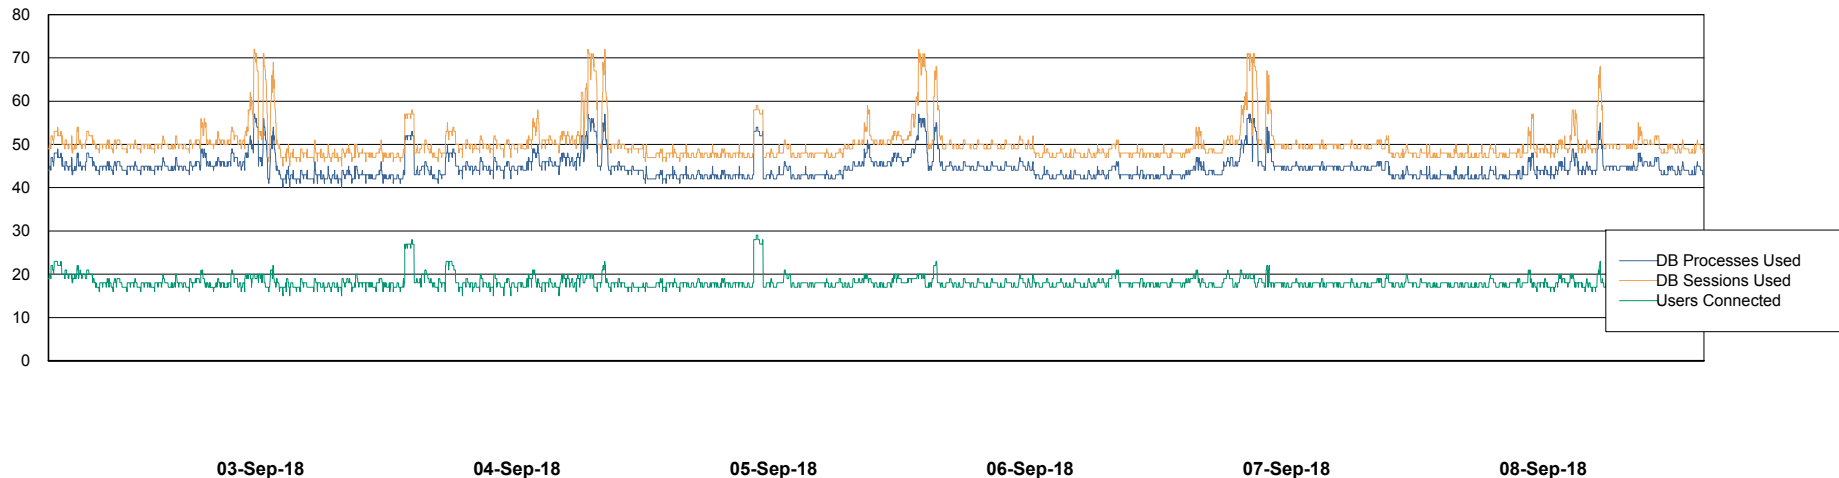

Database Performance VOSBIDB_Production