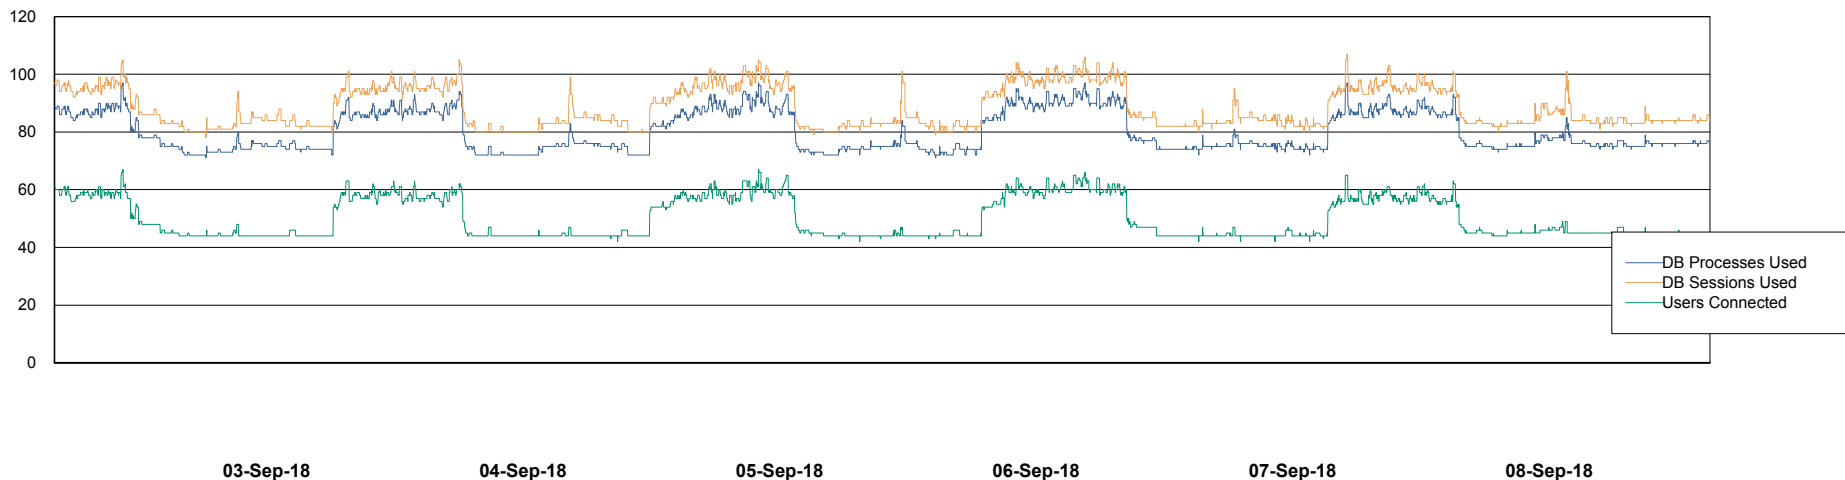

Harddisk Usage VEN_PRD_ORACLE2

	Free disk space on c: (%)	Free disk space on d: (%)	Free disk space on e: (%)
08-Sep-18	40	43	38
07-Sep-18	40	43	39
06-Sep-18	40	43	39
05-Sep-18	40	43	39
04-Sep-18	40	43	39
03-Sep-18	40	43	39
02-Sep-18	40	43	39

Weekly SLA Customer Report

Customer VEN_Production
Database ID 35

Database Performance VENDB_Production

Weekly SLA Customer Report

Customer VEN_Production
Database ID 35

Database Performance VENDB_Standby

Weekly SLA Customer Report