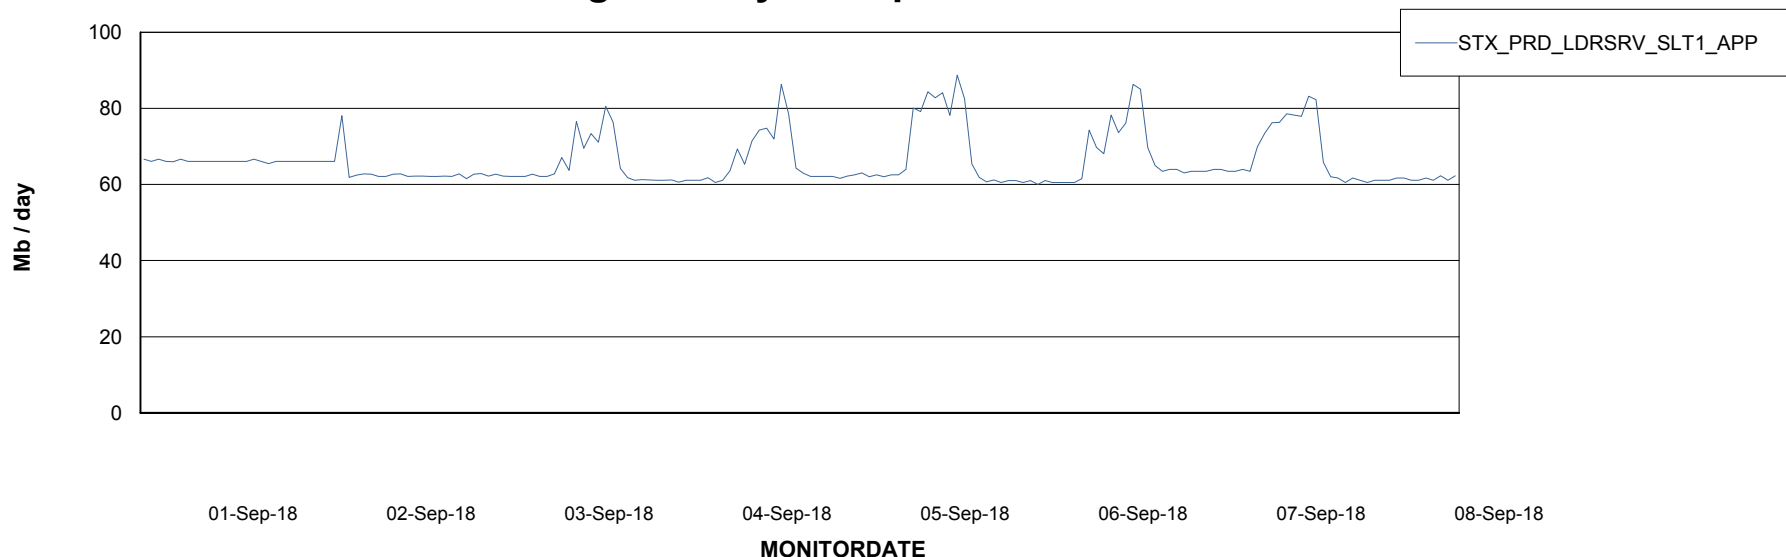

ABSSolute Application Server Services

Avg memory used per ABS Server Service