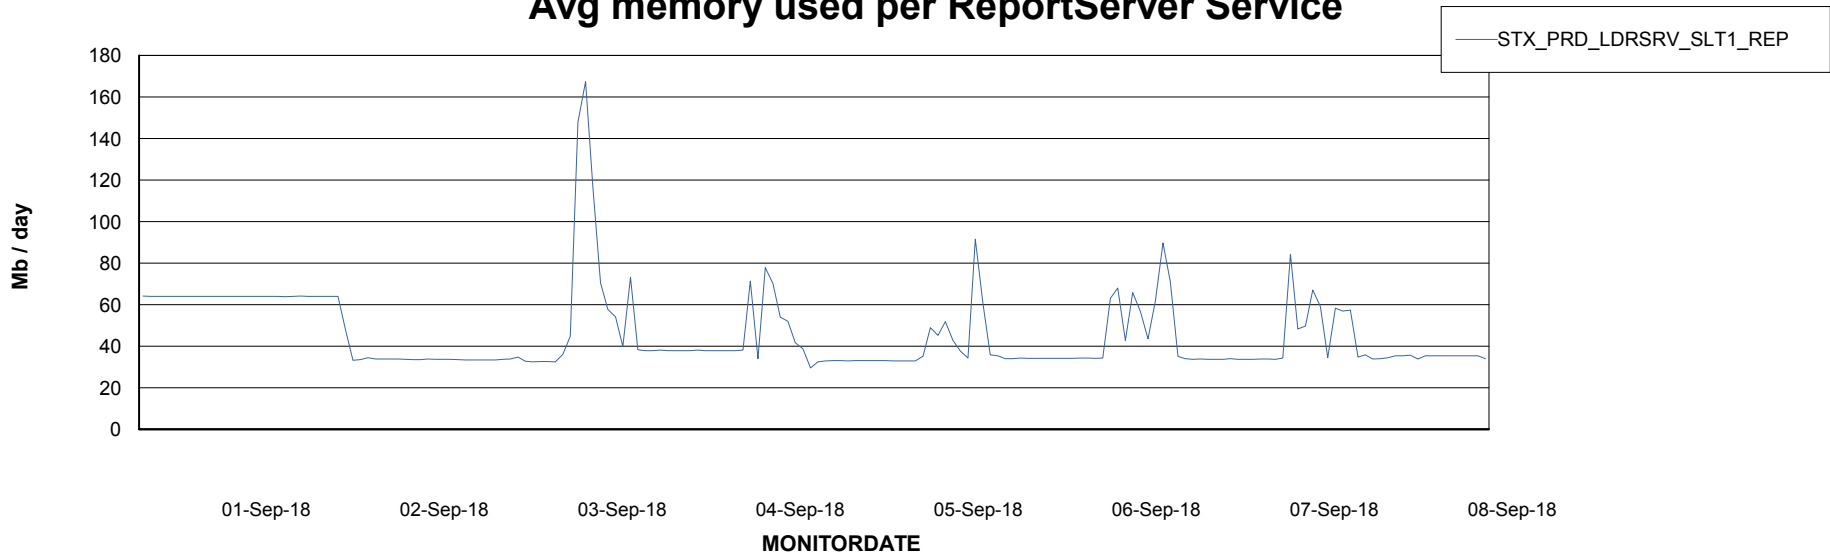

ABSSolute Application ReportServer Services

Avg memory used per ReportServer Service