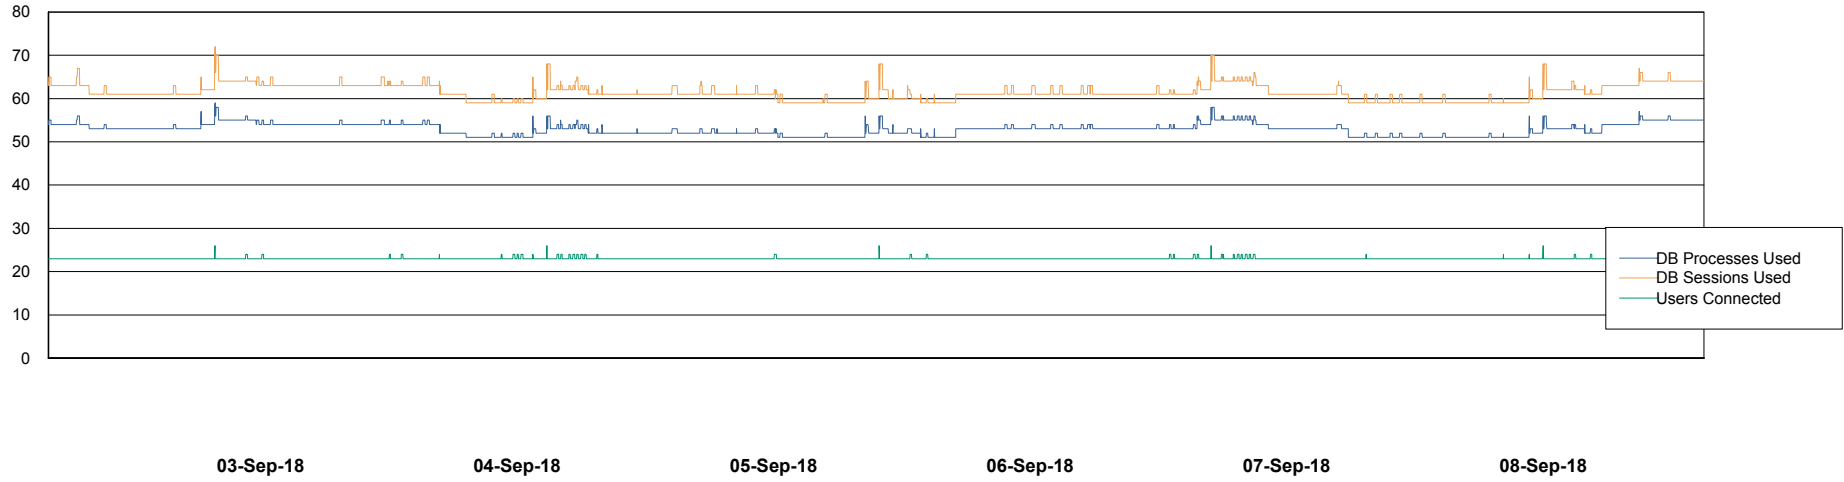

Database Performance STXDB_Production