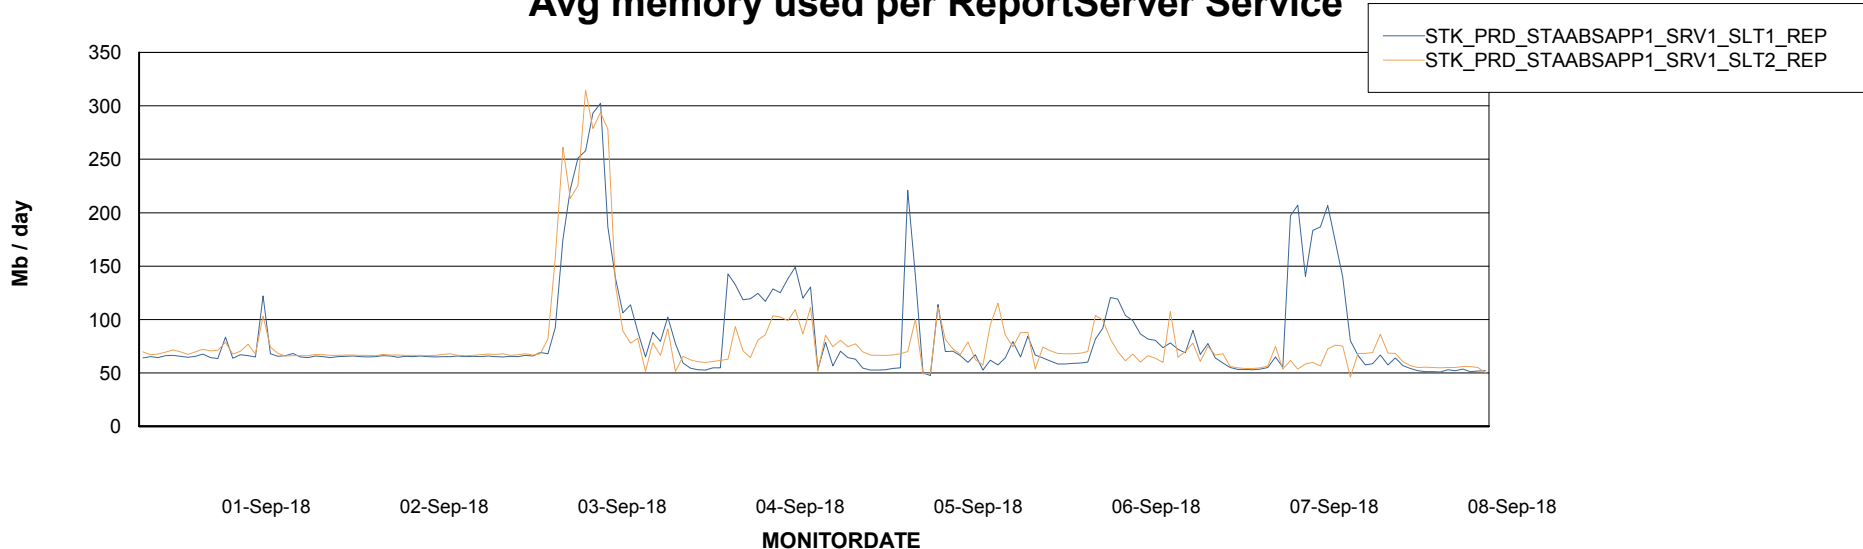

ABSSolute Application ReportServer Services

Avg memory used per ReportServer Service