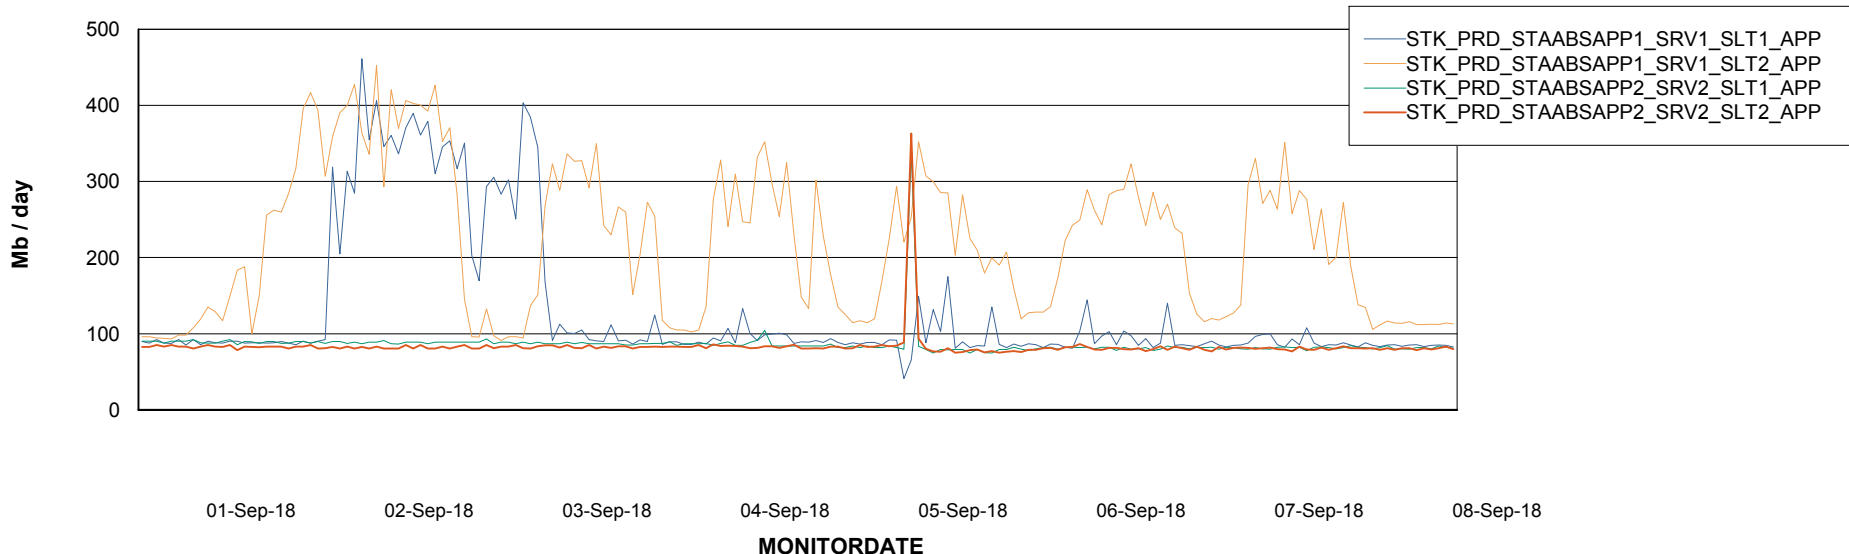

ABSSolute Application Server Services

Avg memory used per ABS Server Service