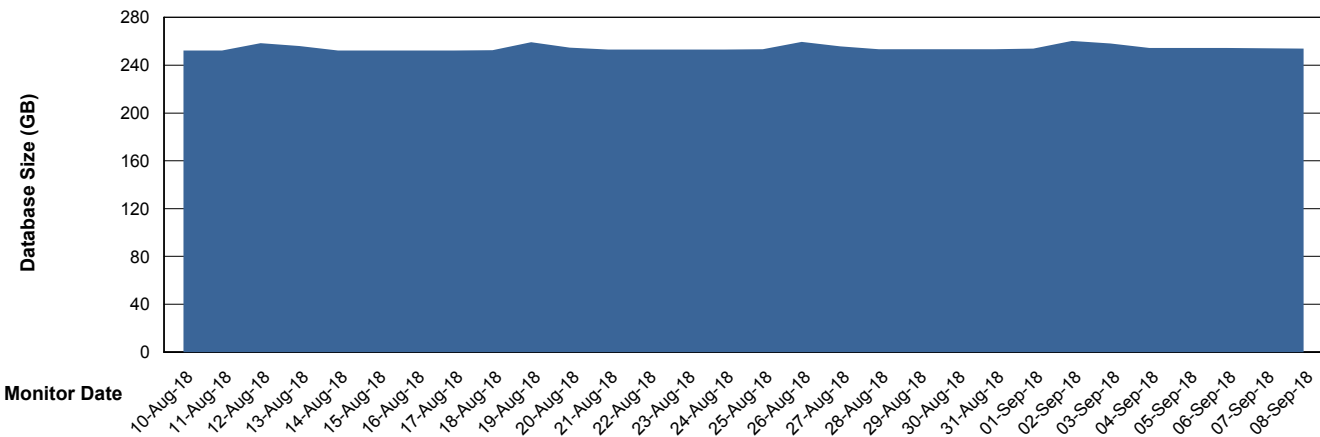

Weekly SLA Customer Report

Customer STK_Production
Database ID 82

Database Performance STKDB_ABS1 Production Database

Weekly SLA Customer Report

Customer STK_Production
Database ID 82

Database Performance STKDB_ABS1SB Standby Database

Weekly SLA Customer Report

Customer STK_Production
 Database ID 82

DATABASE SIZE STKDB_ABS1 Production Database

Database growth over last month

Database Tablespace STKDB_ABS1 Production Database

Date	Tablespace Name	Filesize (Gb)	Usedsize (Gb)	Percentage free
08-Sep-18	ABSDATA	179	130	27
	INDX	140	119	15
07-Sep-18	ABSDATA	179	130	27
	INDX	140	119	15
06-Sep-18	ABSDATA	179	130	27
	INDX	140	119	15
05-Sep-18	ABSDATA	179	130	27
	INDX	140	119	15
04-Sep-18	ABSDATA	179	130	27
	INDX	140	119	15
03-Sep-18	ABSDATA	179	130	27
	INDX	140	119	15
02-Sep-18	ABSDATA	179	130	27
	INDX	140	119	15