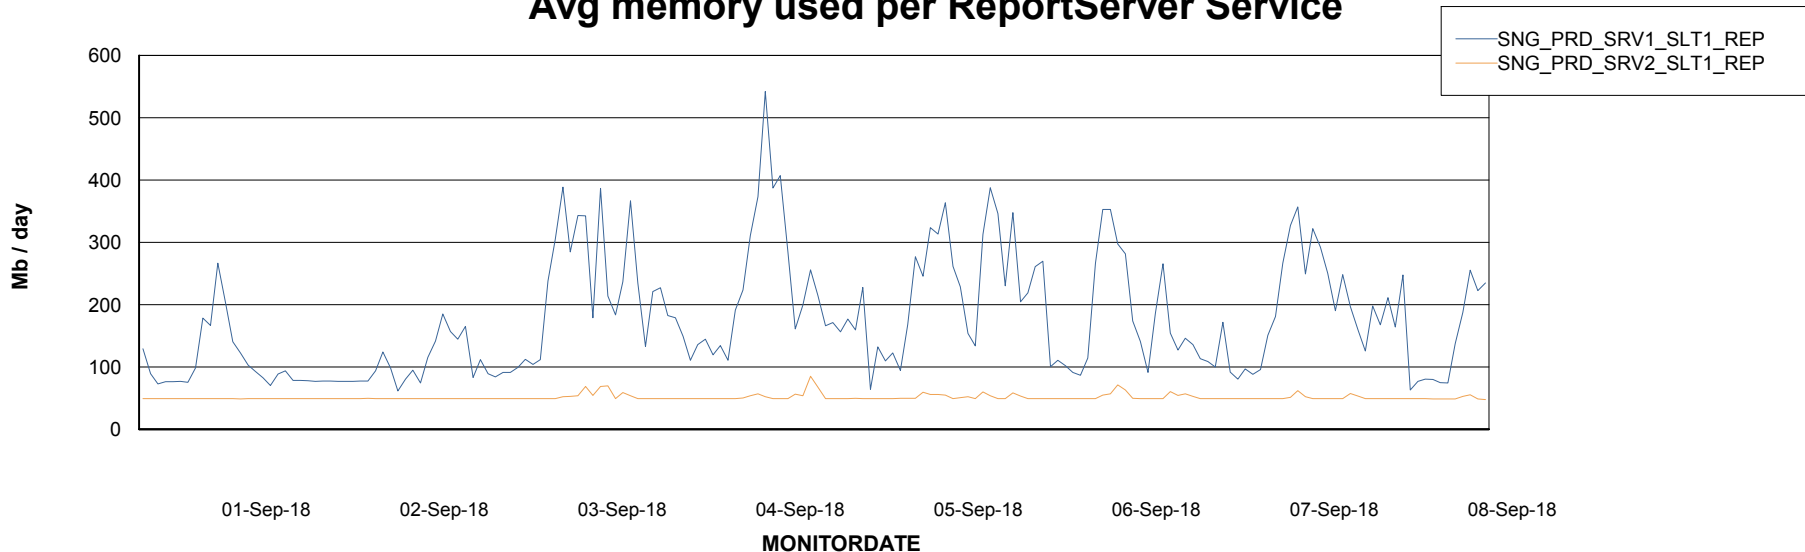

ABSSolute Application ReportServer Services

Avg memory used per ReportServer Service