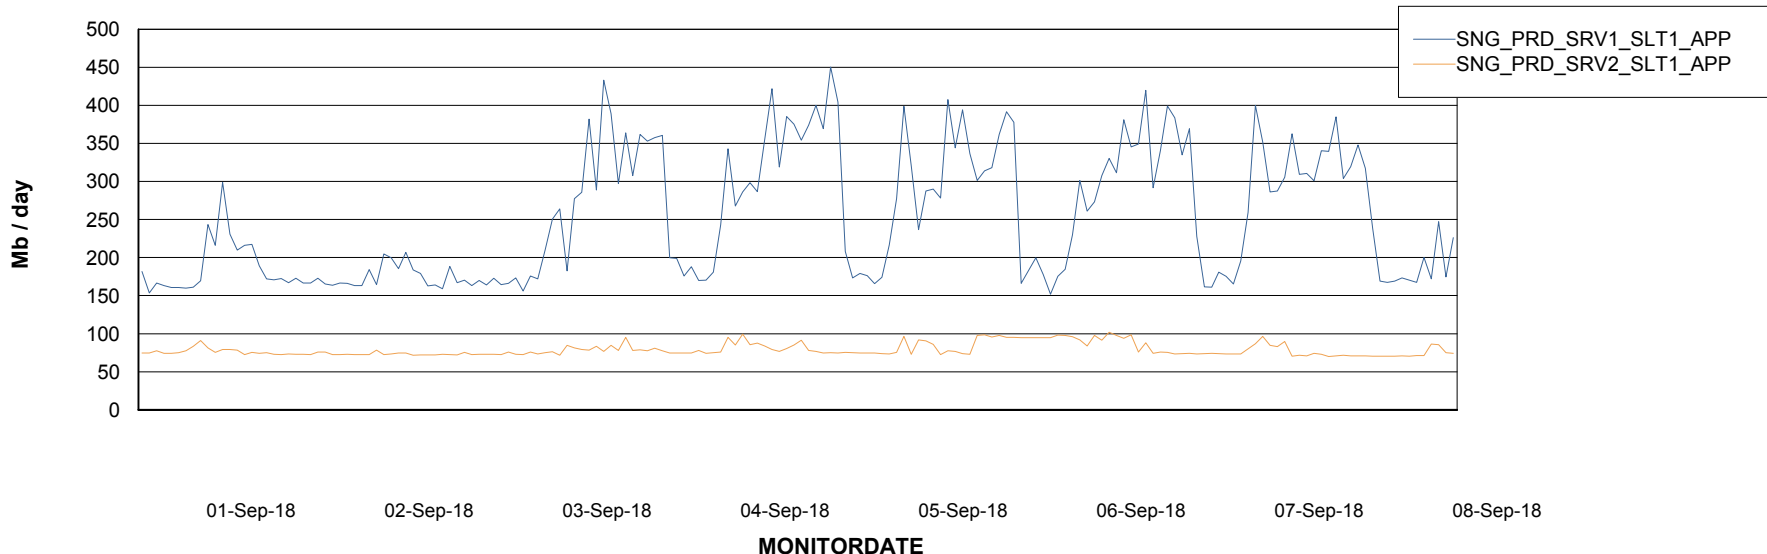

ABSSolute Application Server Services

Avg memory used per ABS Server Service