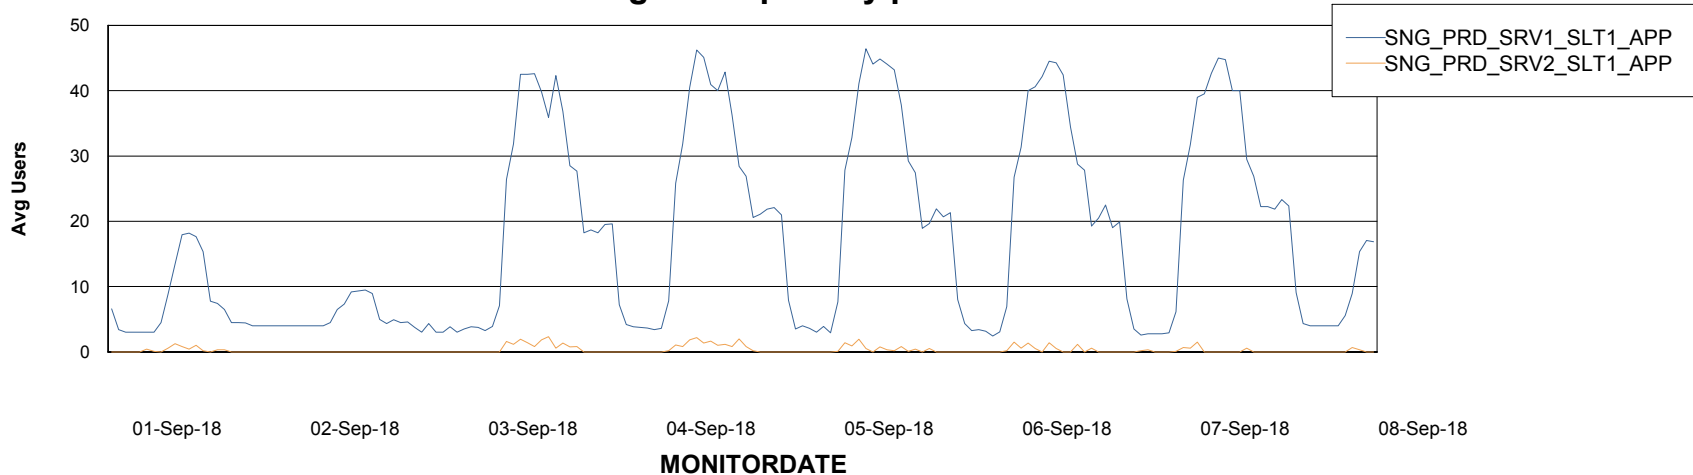

Database Tablespace SNGDB_Production

Date	Tablespace Name	Filesize (Gb)	Usedsize (Gb)	Percentage free
08-Sep-18	ABSDATA	18	15	17
	INDX	54	47	13
07-Sep-18	ABSDATA	18	15	17
	INDX	54	47	13
06-Sep-18	ABSDATA	18	15	17
	INDX	54	47	13
05-Sep-18	ABSDATA	18	15	17
	INDX	54	47	13
04-Sep-18	ABSDATA	18	15	17
	INDX	54	47	13
03-Sep-18	ABSDATA	18	15	17
	INDX	54	47	13
02-Sep-18	ABSDATA	18	15	17
	INDX	54	47	13

Weekly SLA Customer Report

Customer SNG_Production
Database ID 70

ABSSolute Application Server Services

Avg memory used per ABS Server Service

Avg users per day per ABS server

Weekly SLA Customer Report

Customer SNG_Production
Database ID 70