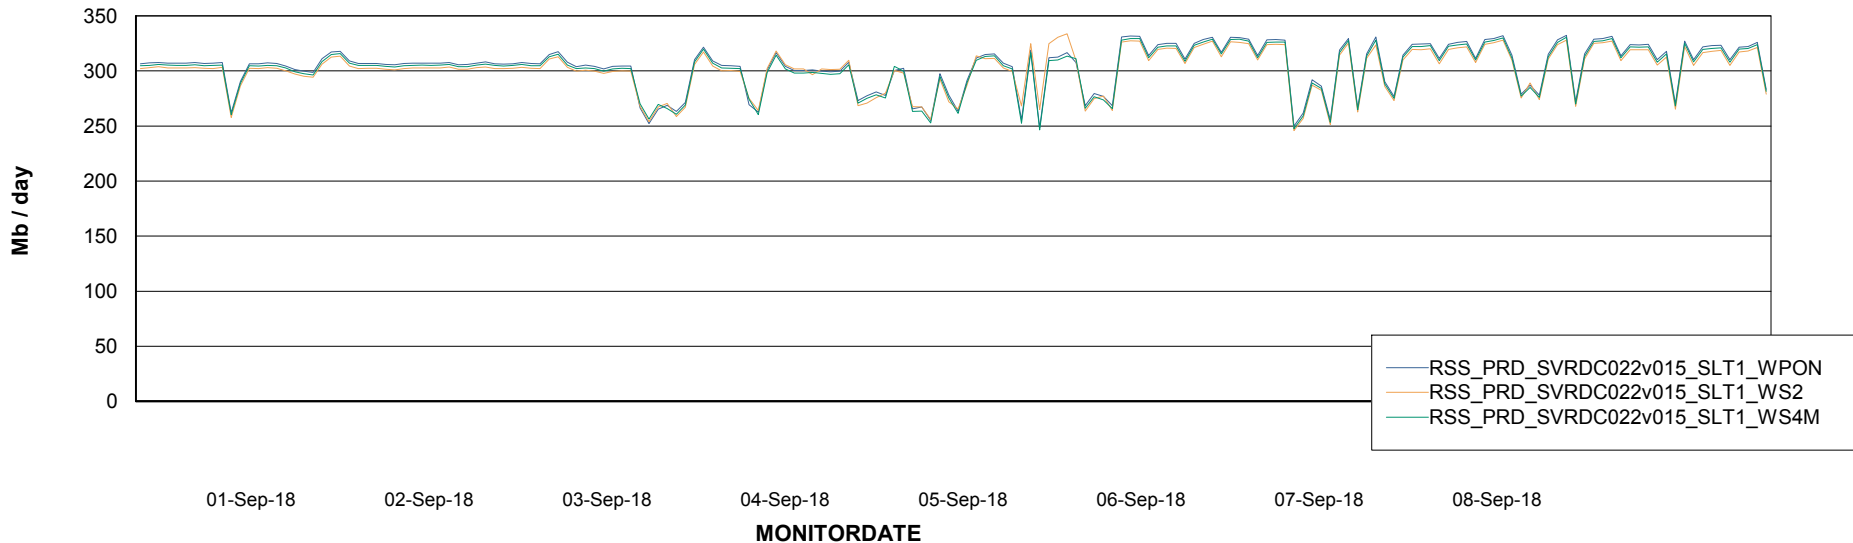

ABSSolute Web Component Services

Avg memory used per ABS Web component