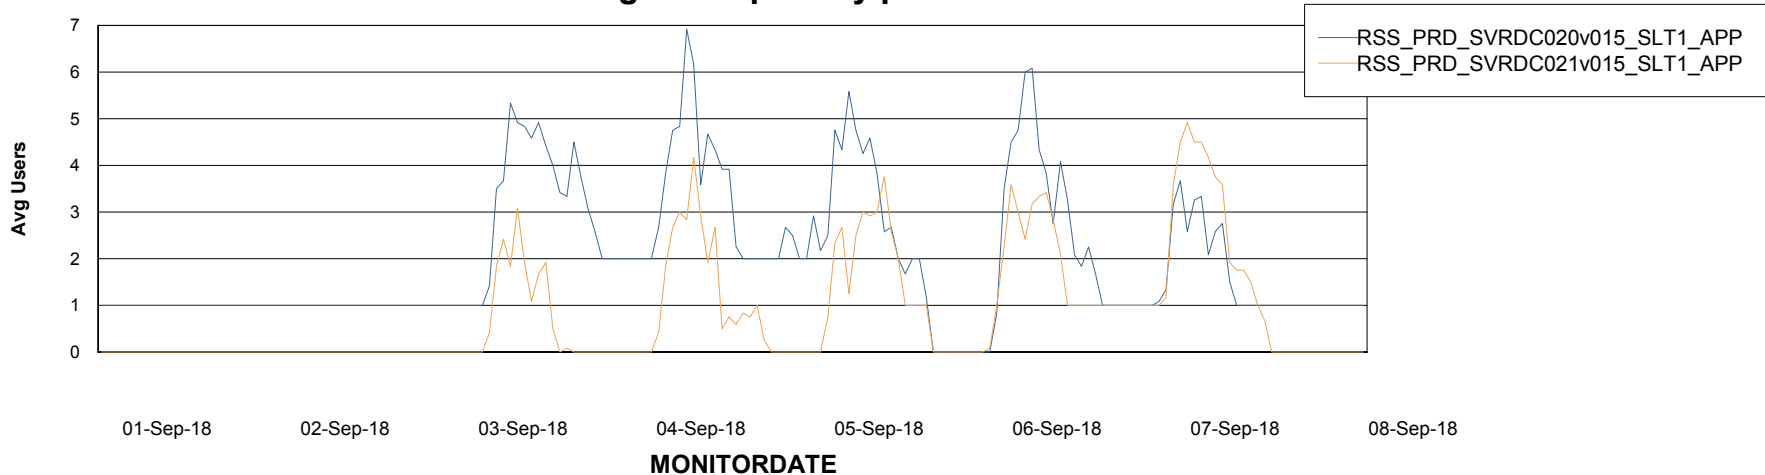

Avg users per day per ABS server