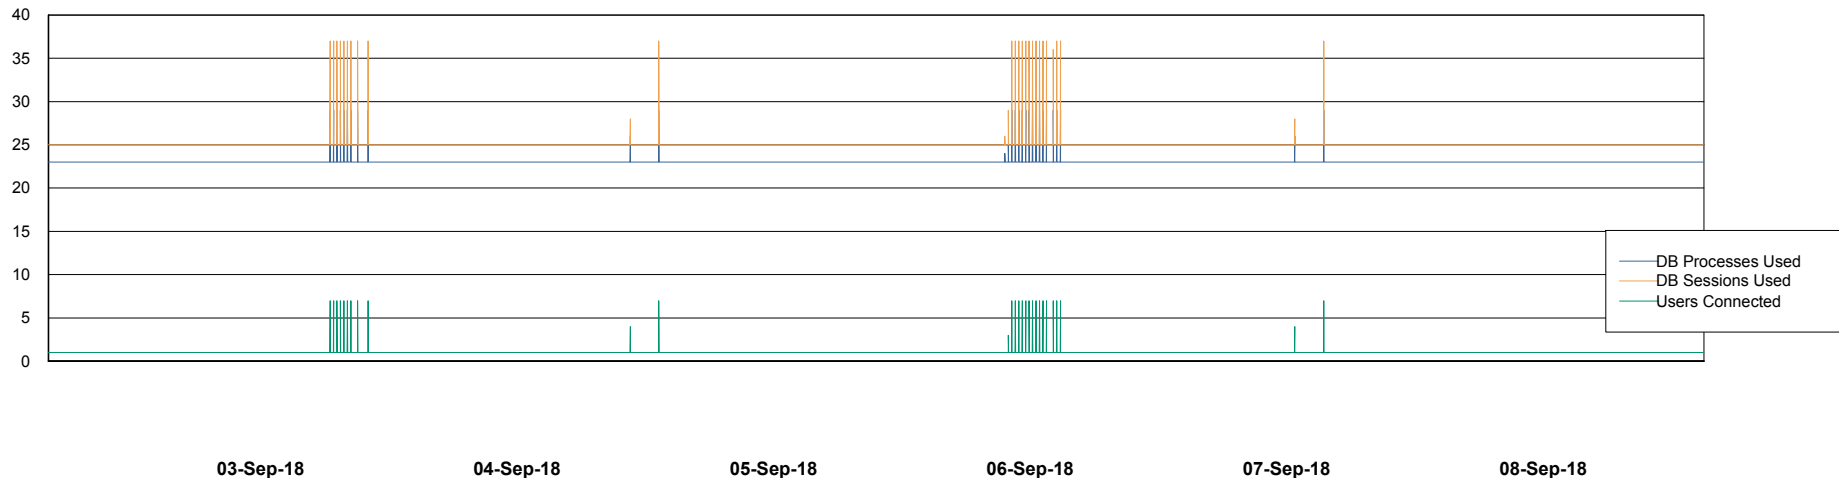

Weekly SLA Customer Report

Customer RSS Production
Database ID 52

Database Performance RSSDB_Production

Weekly SLA Customer Report

Customer RSS Production
Database ID 52

Database Performance RSSDB_Standby

Weekly SLA Customer Report