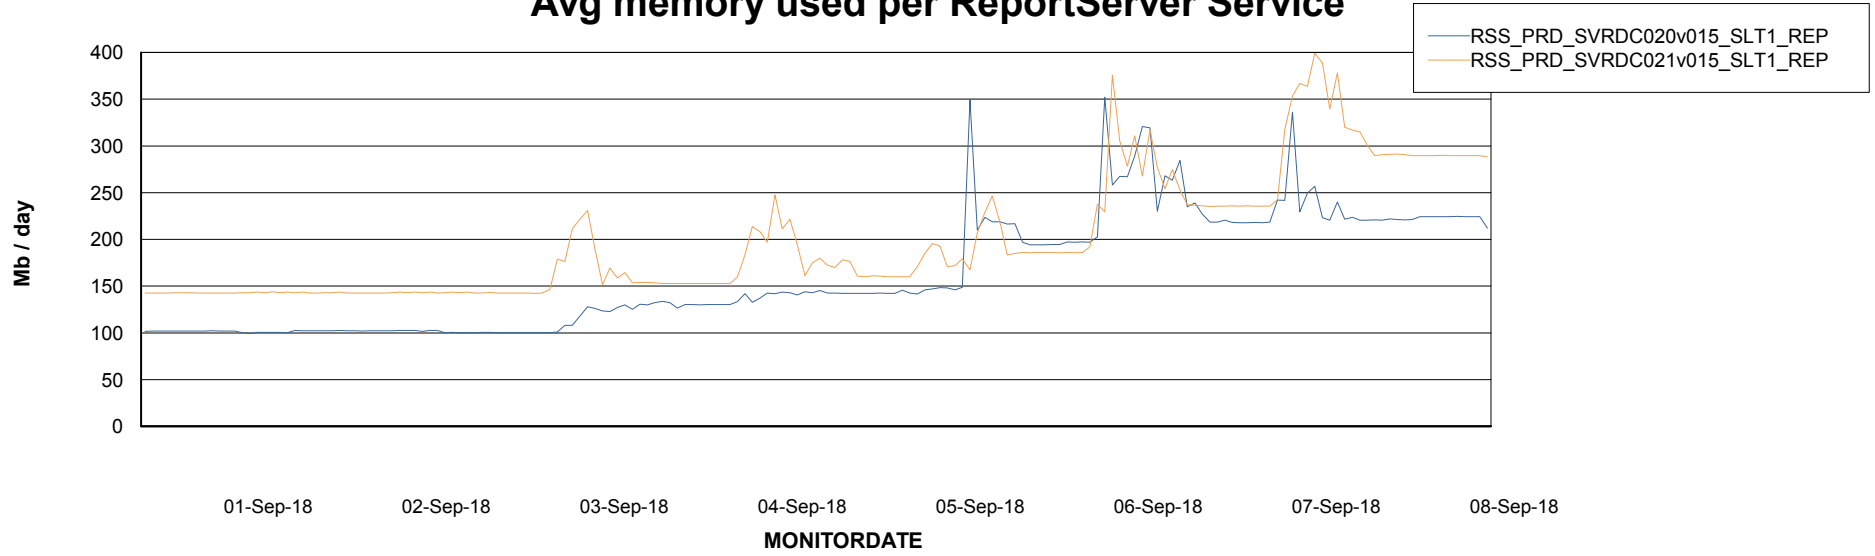

Avg memory used per ABS Server Service

Avg users per day per ABS server

Weekly SLA Customer Report

Customer RSS Production
Database ID 52

ABSSolute Application ReportServer Services

Avg memory used per ReportServer Service