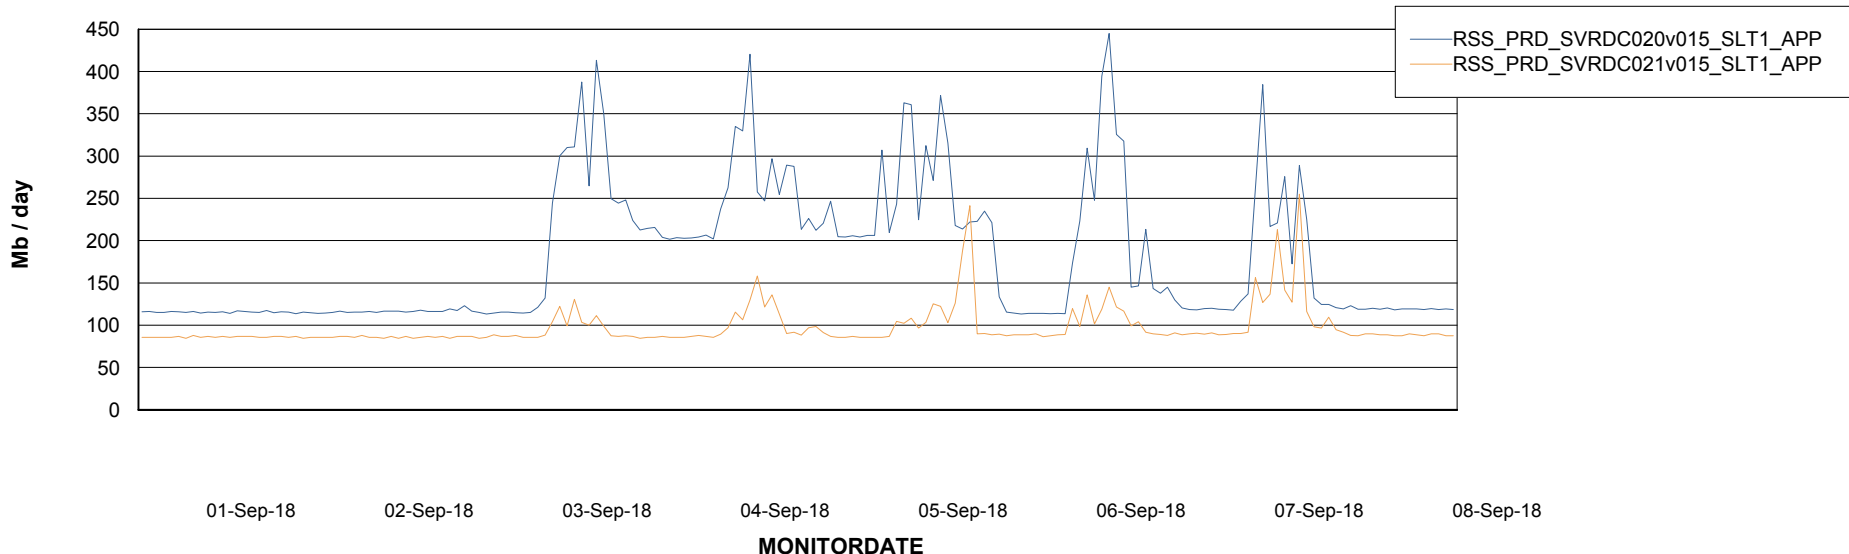

ABSSolute Application Server Services

Avg memory used per ABS Server Service