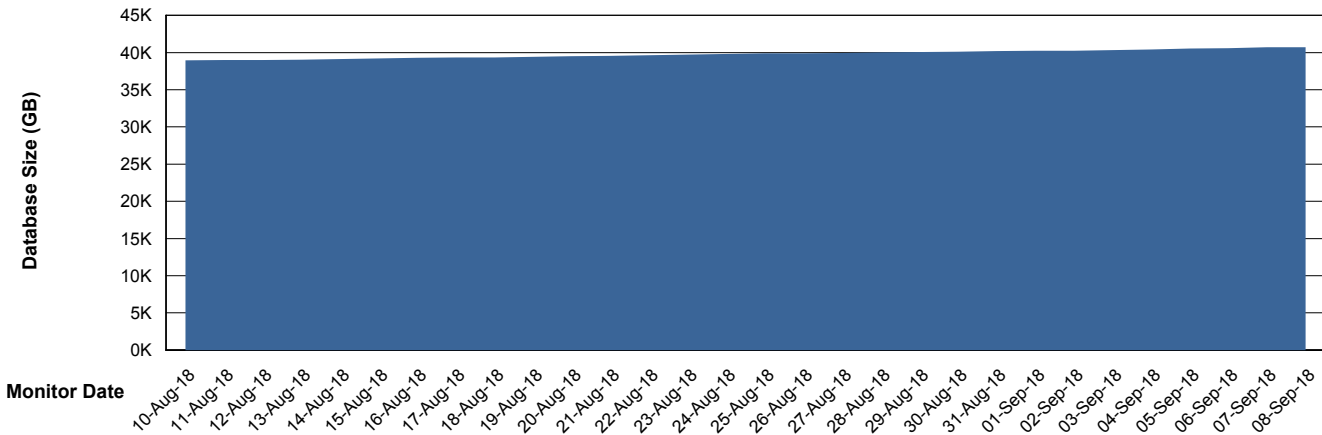

Weekly SLA Customer Report

Customer RSS Production
Database ID 52

Database Performance RSSDB_Production

Weekly SLA Customer Report

Customer RSS Production
Database ID 52

Database Performance RSSDB_Standby

Weekly SLA Customer Report

Customer RSS Production
 Database ID 52

DATABASE SIZE RSSDB_Production

Database growth over last month

Database Tablespace RSSDB_Production

Date	Tablespace Name	Filesize (Gb)	Usedsize (Gb)	Percentage free
08-Sep-18	ABSDATA	20,000	17,090	15
	INDX	27,000	22,313	17
07-Sep-18	ABSDATA	20,000	17,090	15
	INDX	27,000	22,313	17
06-Sep-18	ABSDATA	20,000	17,079	15
	INDX	27,000	22,218	18
05-Sep-18	ABSDATA	20,000	17,062	15
	INDX	27,000	22,165	18
04-Sep-18	ABSDATA	20,000	17,030	15
	INDX	27,000	22,096	18
03-Sep-18	ABSDATA	20,000	16,963	15
	INDX	27,000	22,069	18
02-Sep-18	ABSDATA	20,000	16,888	16
	INDX	27,000	22,042	18