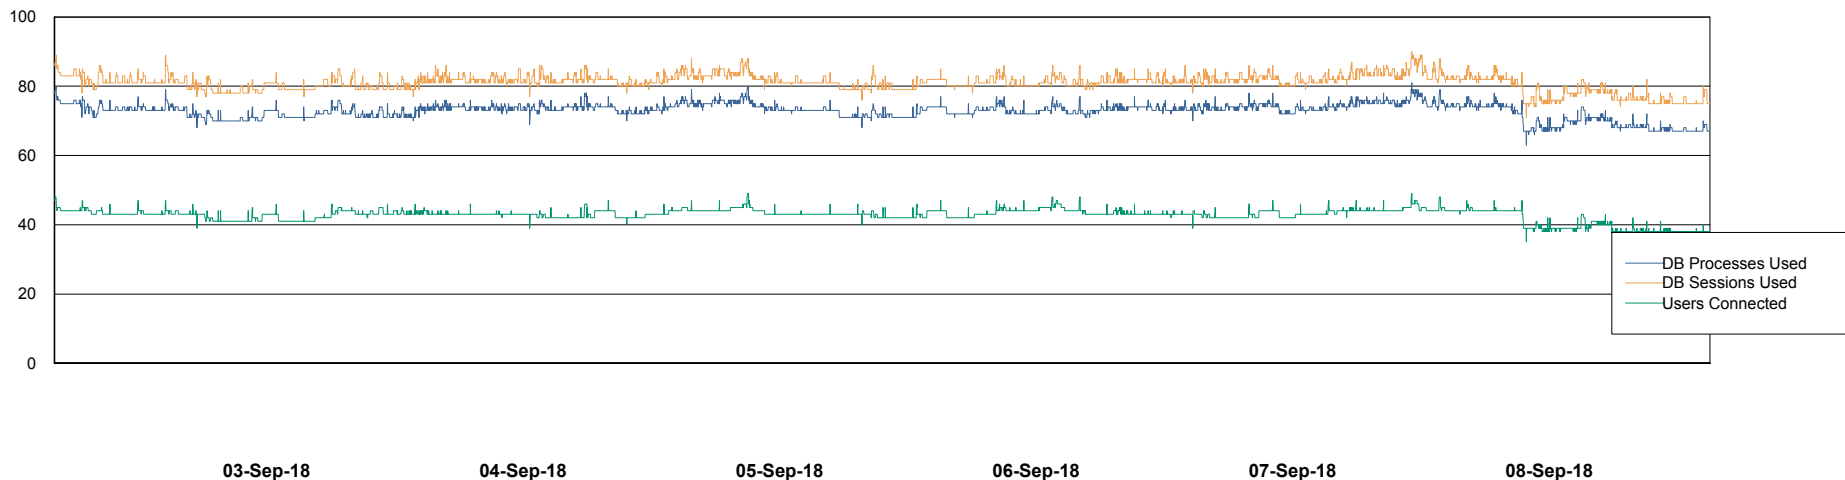

Database Performance RSSDB_Production