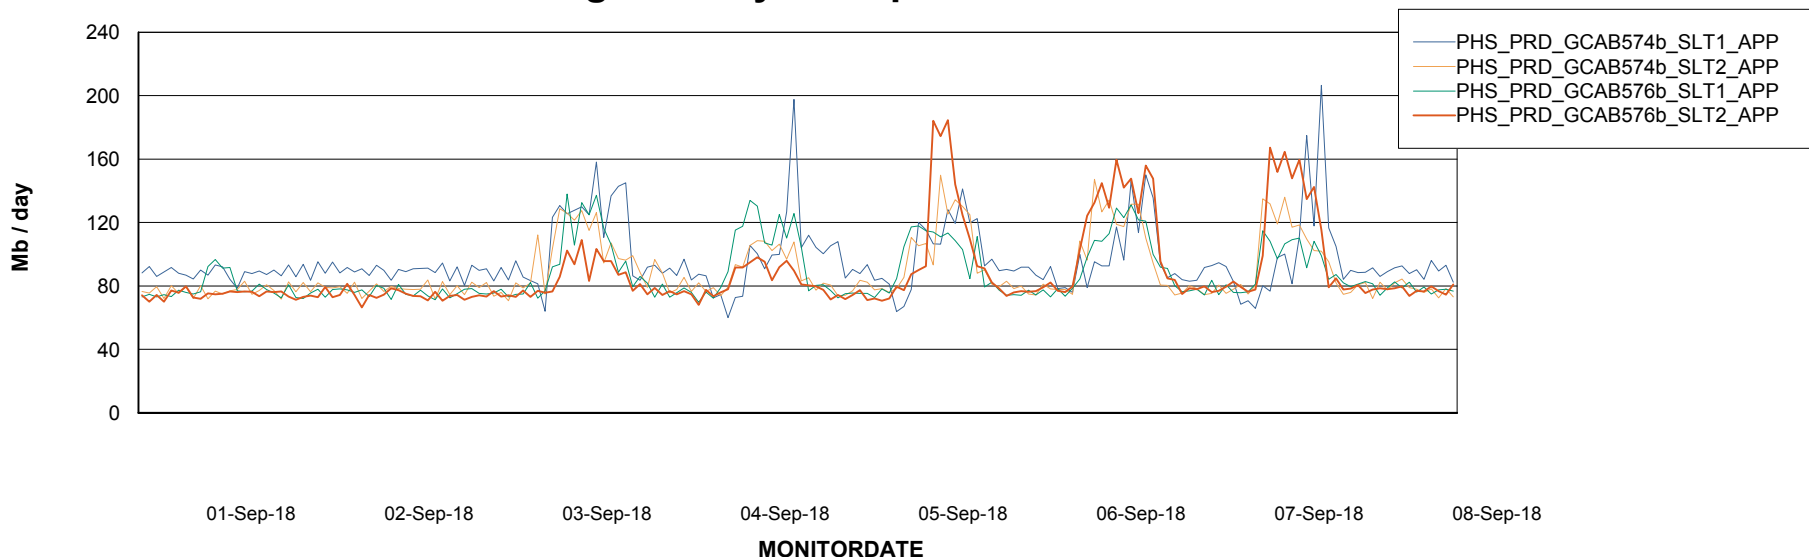

ABSSolute Application Server Services

Avg memory used per ABS Server Service