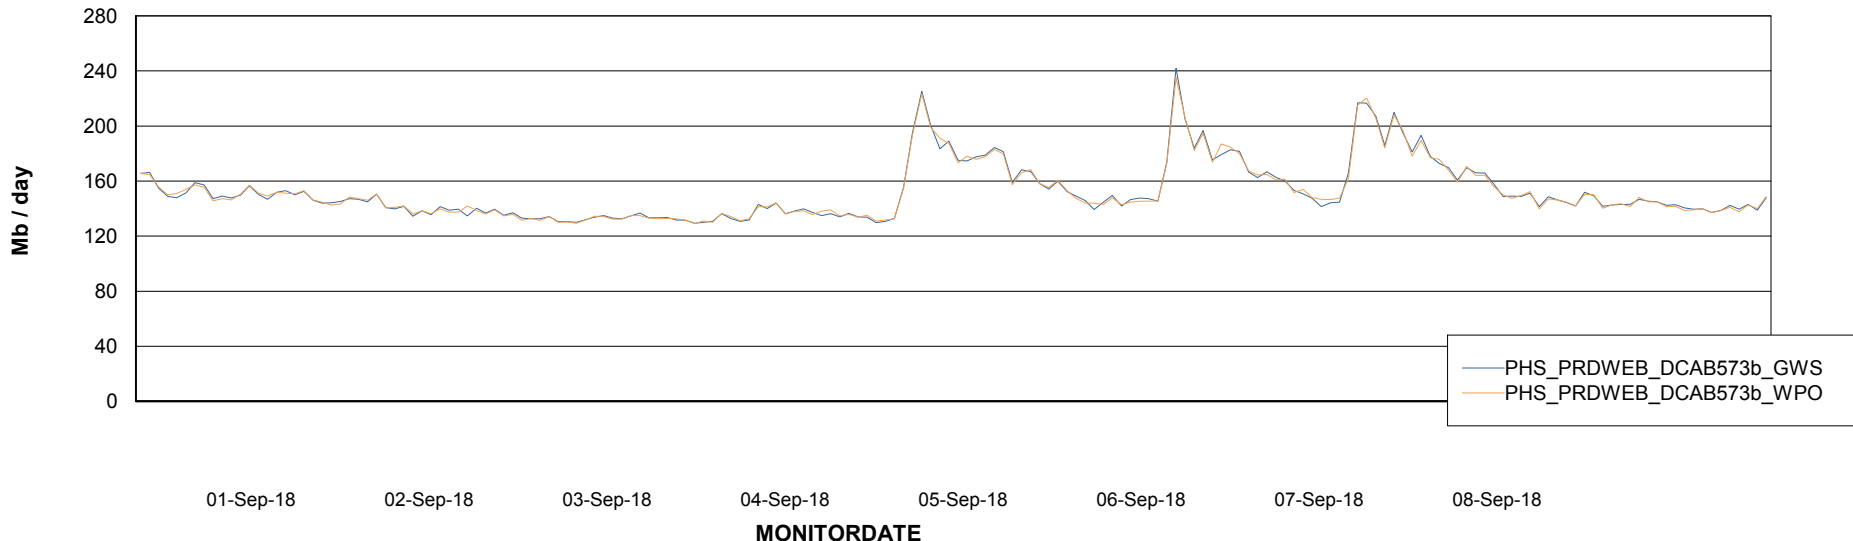

ABSSolute Web Component Services

Avg memory used per ABS Web component