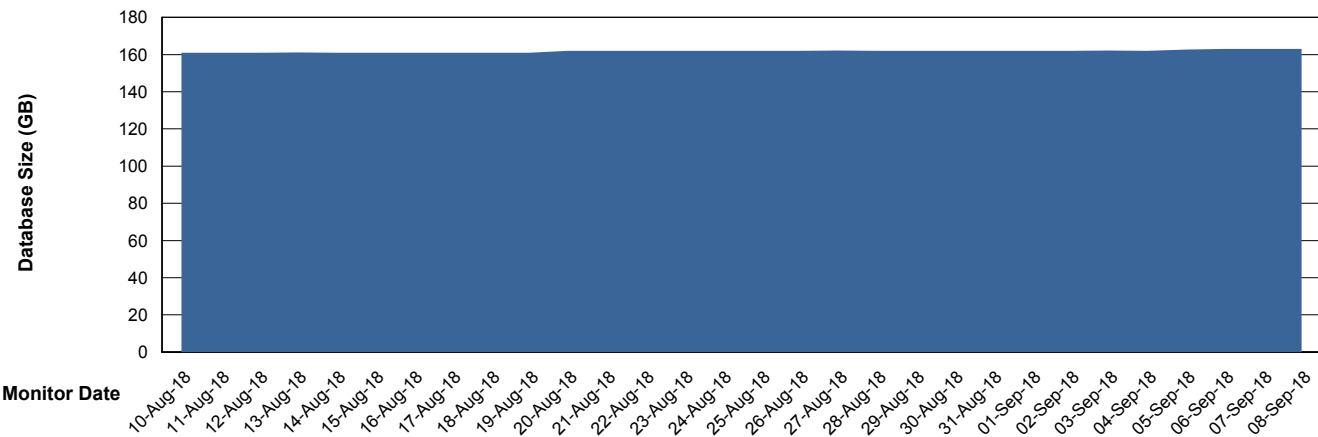

Database growth over last month

Database Tablespace PHSDB_Production

Date	Tablespace Name	Filesize (Gb)	Usedsize (Gb)	Percentage free
08-Sep-18	ABSDATA	181	154	15
	INDX	8	5	38
07-Sep-18	ABSDATA	181	154	15
	INDX	8	5	38
06-Sep-18	ABSDATA	181	154	15
	INDX	8	5	38
05-Sep-18	ABSDATA	181	154	15
	INDX	8	5	38
04-Sep-18	ABSDATA	181	154	15
	INDX	8	5	38
03-Sep-18	ABSDATA	181	154	15
	INDX	8	5	38
02-Sep-18	ABSDATA	181	154	15
	INDX	8	5	38