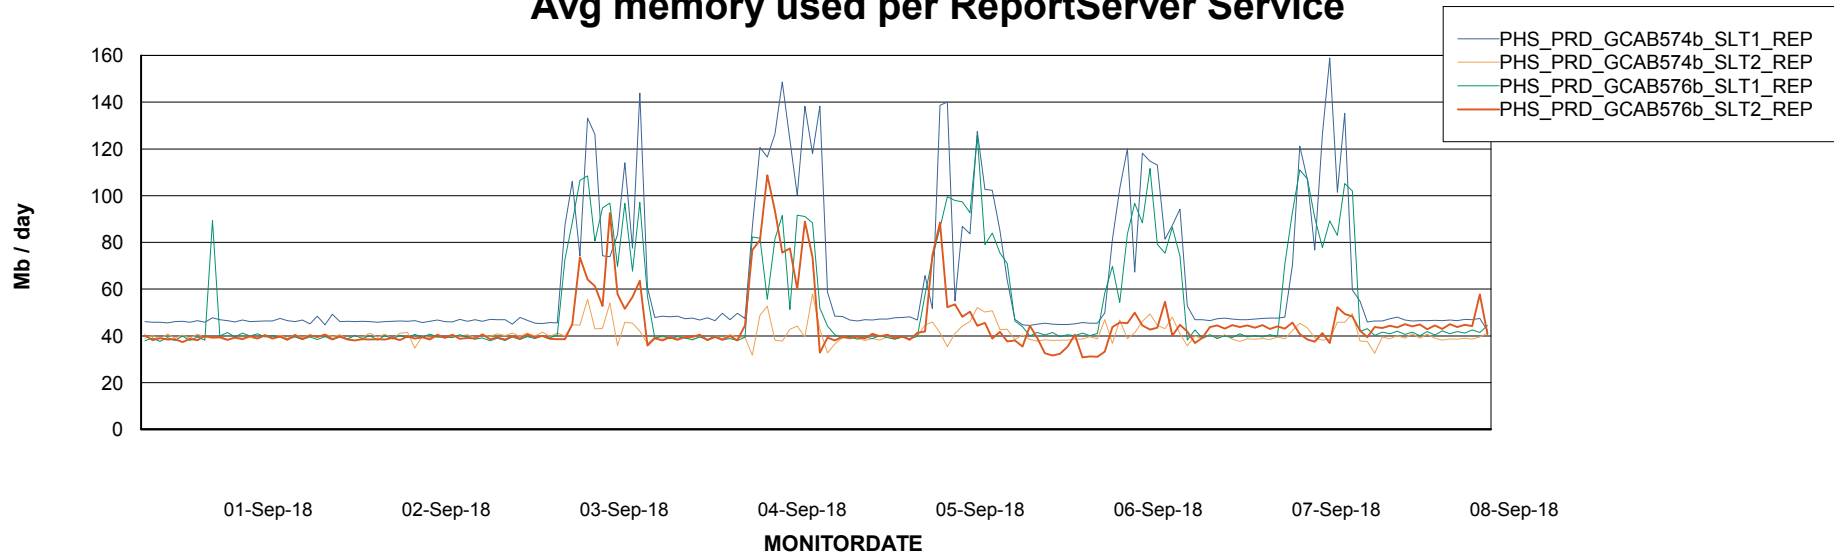

ABSSolute Application ReportServer Services

Avg memory used per ReportServer Service