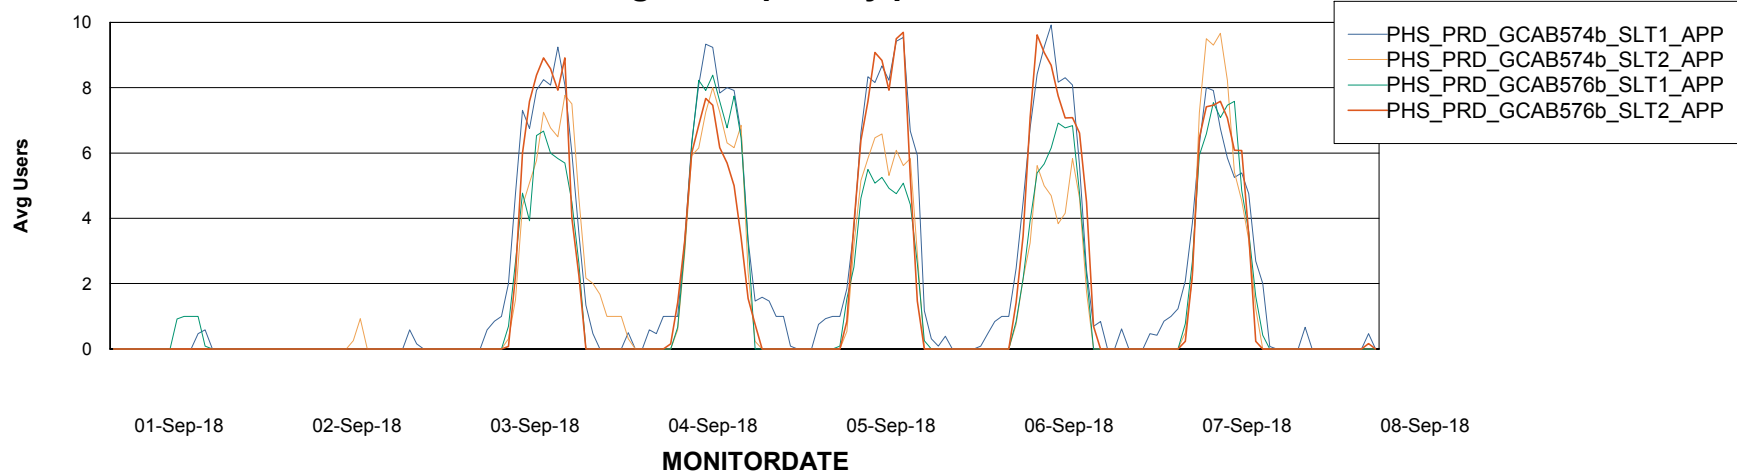

Avg users per day per ABS server