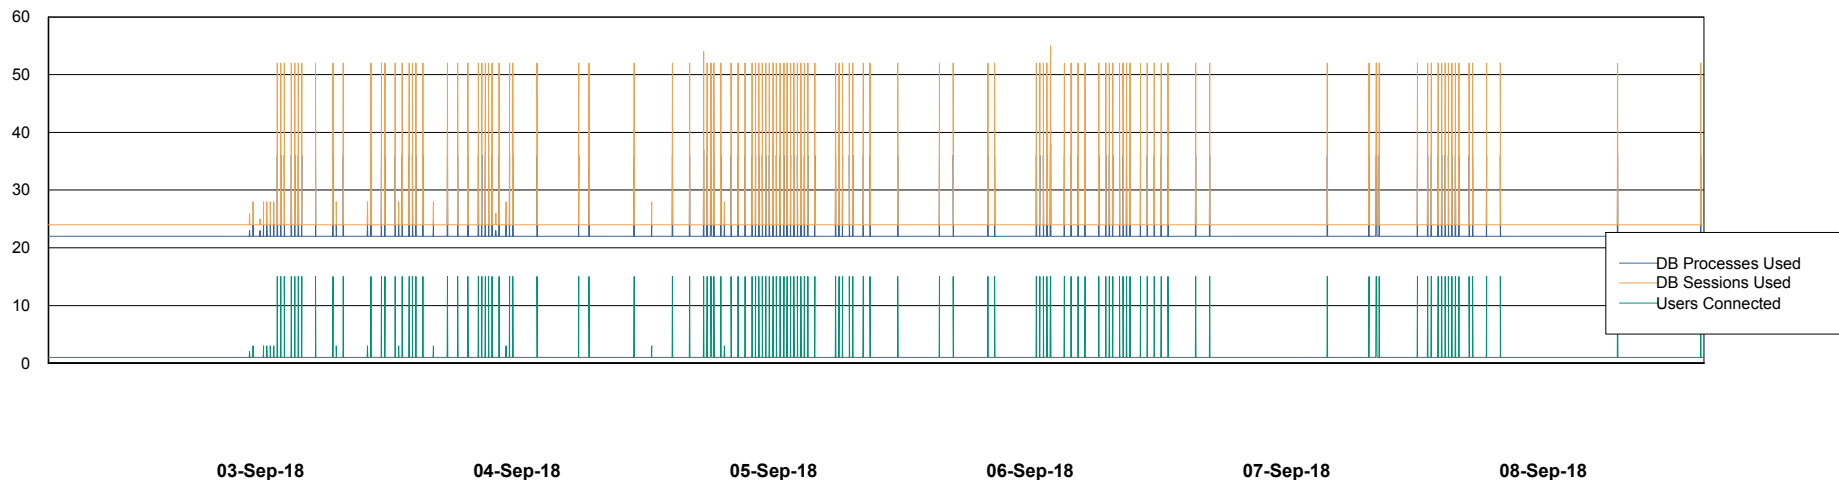

Weekly SLA Customer Report

Customer PCO Production
Database ID 44

Database Performance PCODB_Production

Weekly SLA Customer Report

Customer PCO Production
Database ID 44

Database Performance PCODB_Standby

Weekly SLA Customer Report