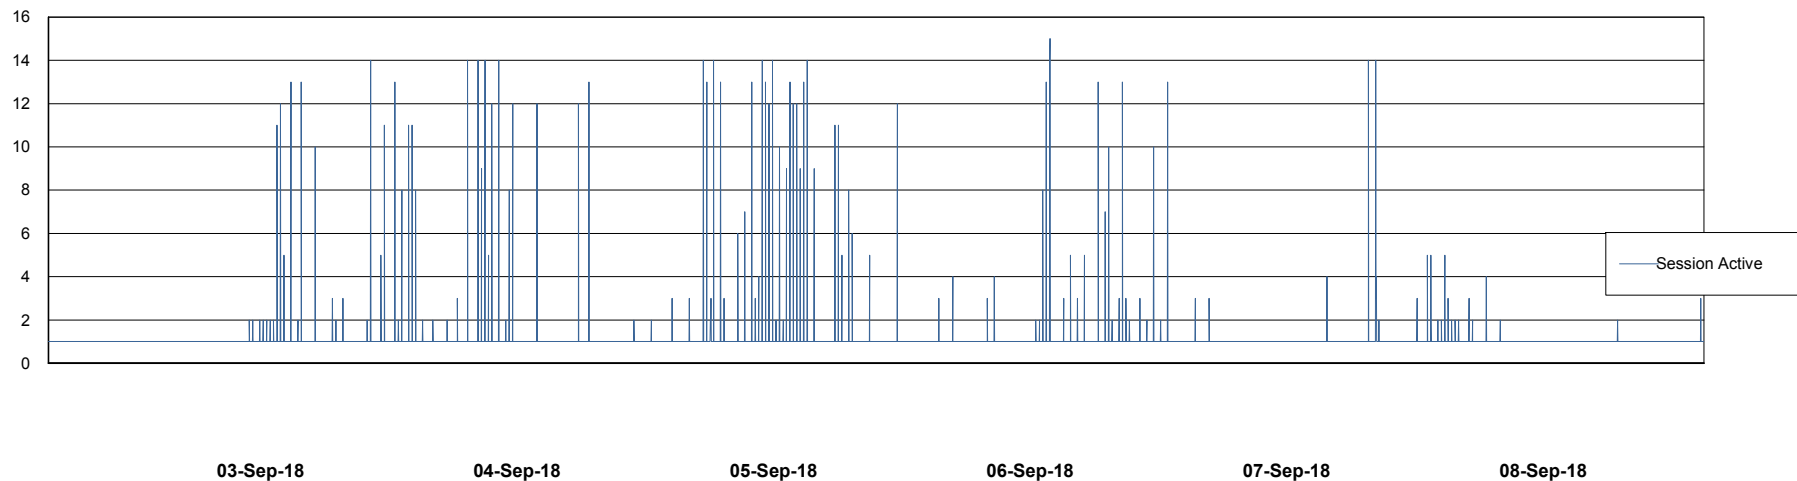

Weekly SLA Customer Report

Customer PCO Production
Database ID 44

Database Performance PCODB_Production

Weekly SLA Customer Report

Customer PCO Production
Database ID 44

Database Performance PCODB_Standby

Weekly SLA Customer Report