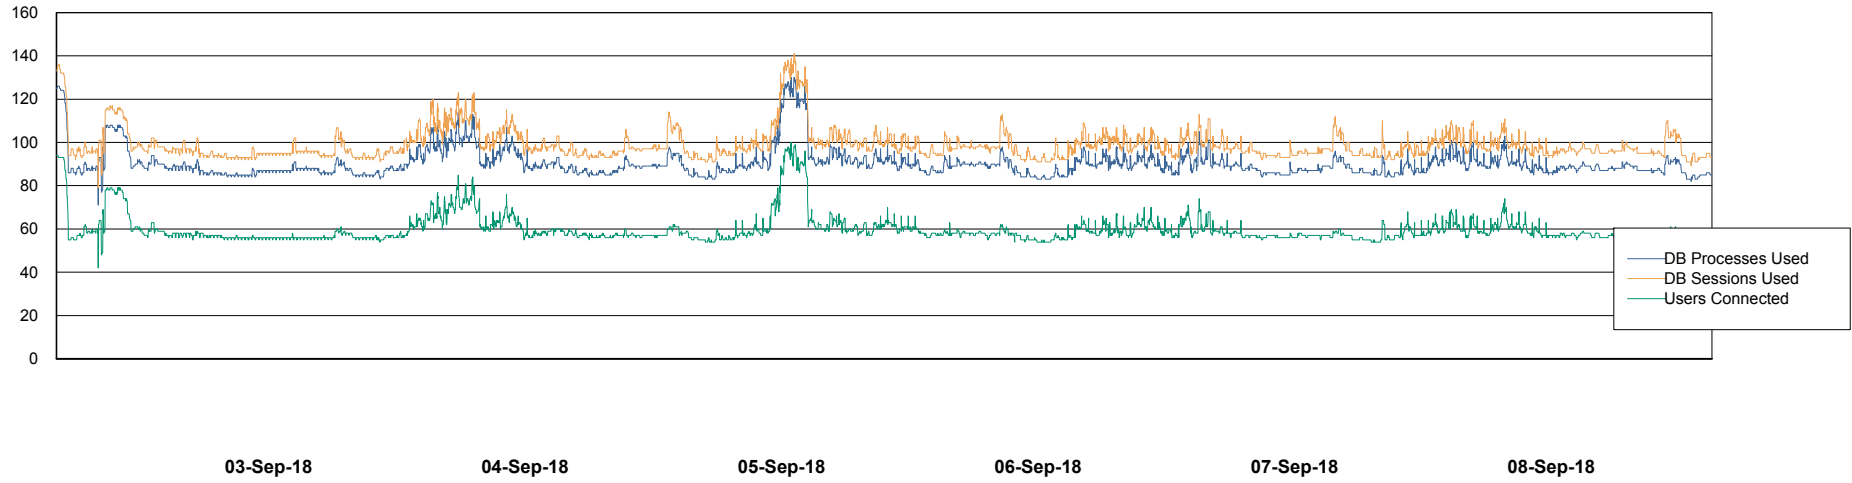

Database Performance PCODB_Production