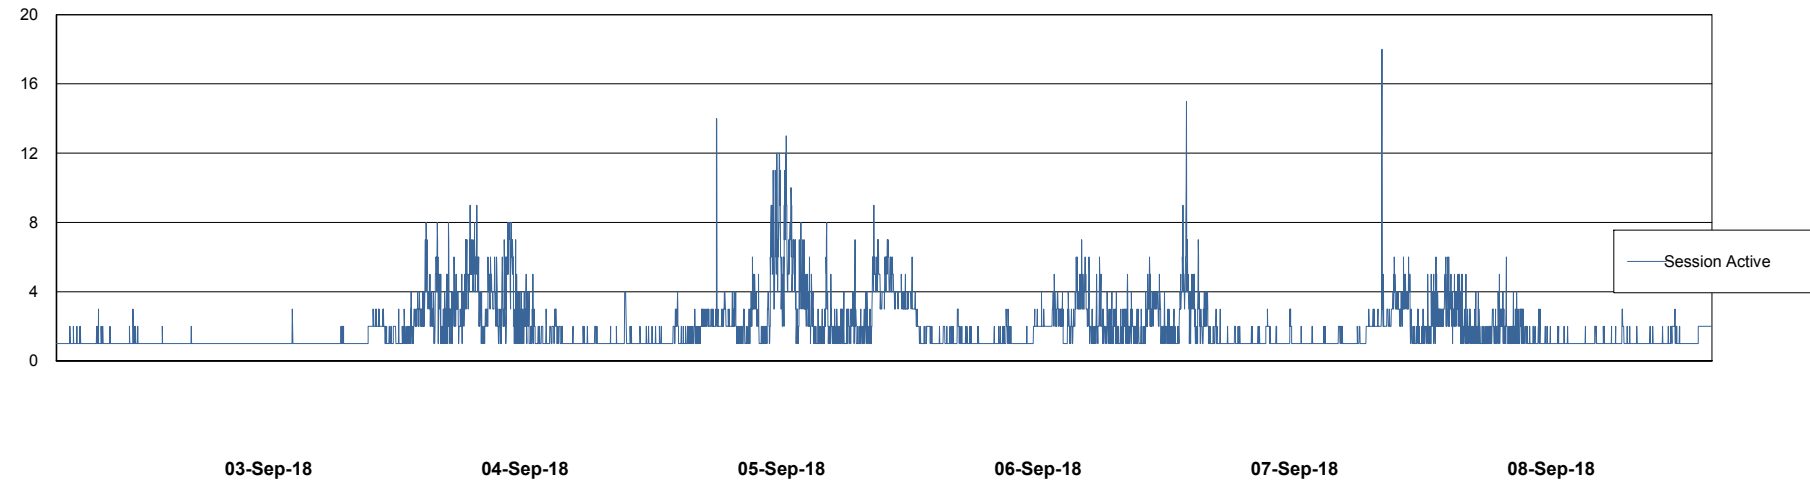

Database Performance PCODB_Production