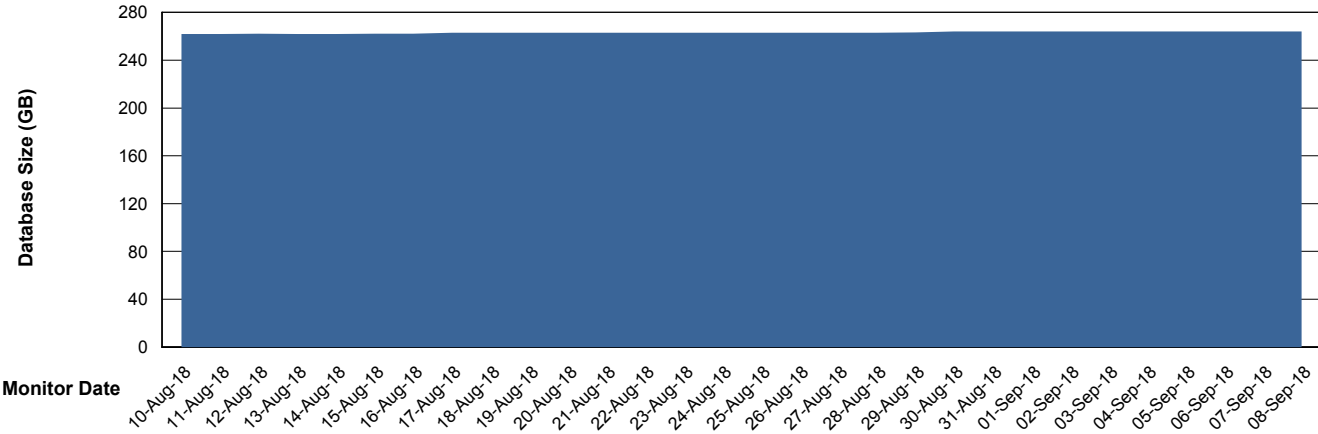

DATABASE SIZE PCODB_Production

Database growth over last month

Database Tablespace PCODB_Production

Date	Tablespace Name	Filesize (Gb)	Usedsize (Gb)	Percentage free
08-Sep-18	ABSDATA	103	88	15
	INDX	202	174	14
07-Sep-18	ABSDATA	103	88	15
	INDX	202	174	14
06-Sep-18	ABSDATA	103	88	15
	INDX	202	174	14
05-Sep-18	ABSDATA	103	88	15
	INDX	202	174	14
04-Sep-18	ABSDATA	103	88	15
	INDX	202	174	14
03-Sep-18	ABSDATA	103	88	15
	INDX	202	174	14
02-Sep-18	ABSDATA	103	88	15
	INDX	202	174	14