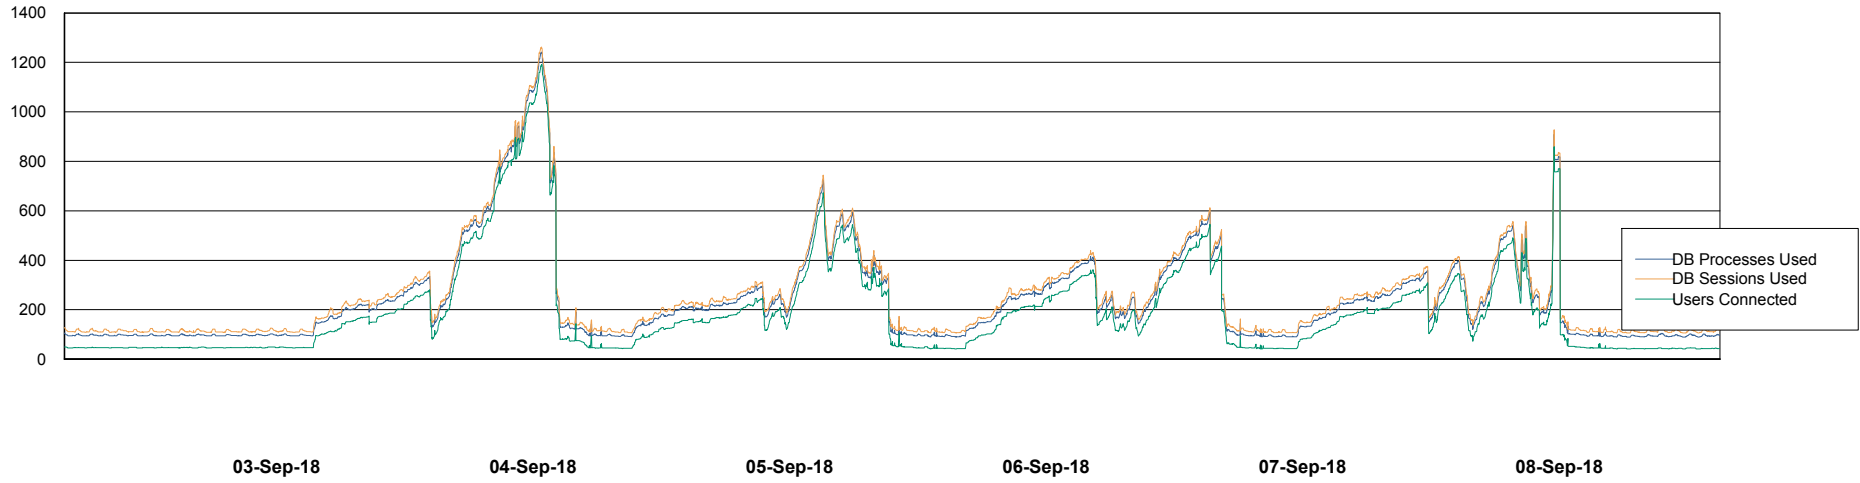

Weekly SLA Customer Report

Customer NIX_Production
Database ID 51

Database Performance NIXDB_BI

Weekly SLA Customer Report

Customer NIX_Production
Database ID 51

Database Performance NIXDB_Production

Weekly SLA Customer Report