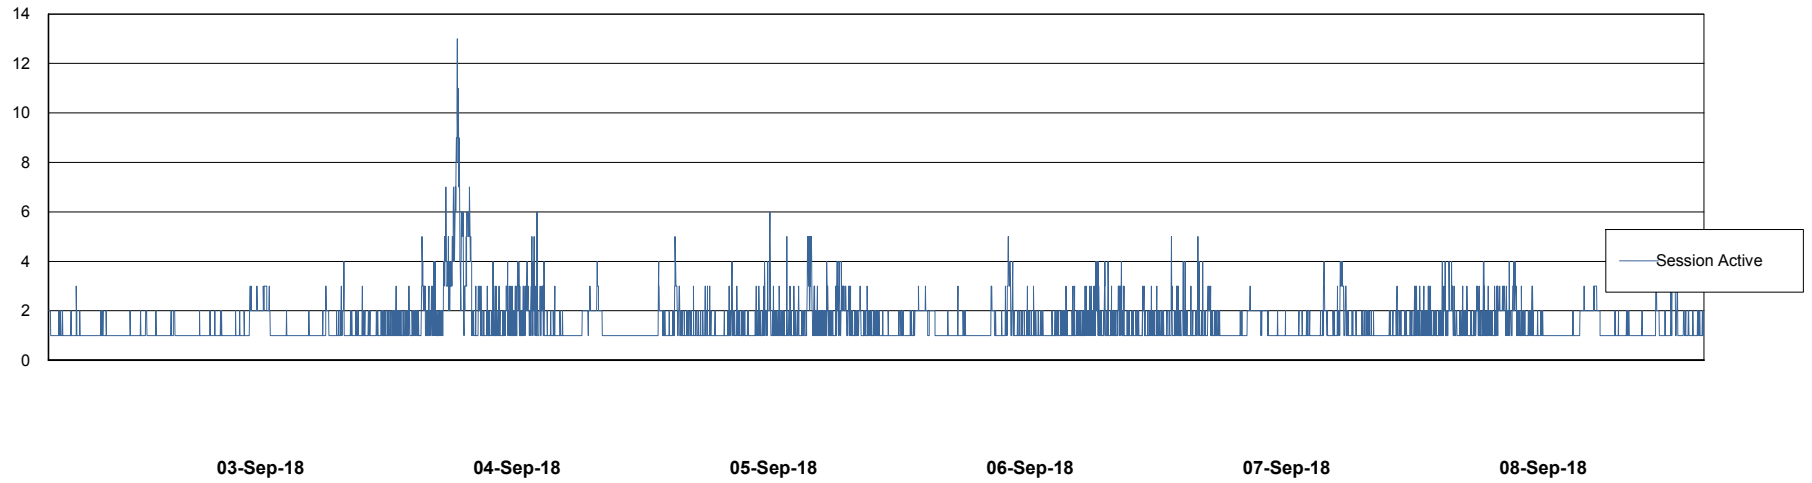

Weekly SLA Customer Report

Customer NIX_Production
Database ID 51

Database Performance NIXDB_BI

Weekly SLA Customer Report

Customer NIX_Production
Database ID 51

Database Performance NIXDB_Production

Weekly SLA Customer Report