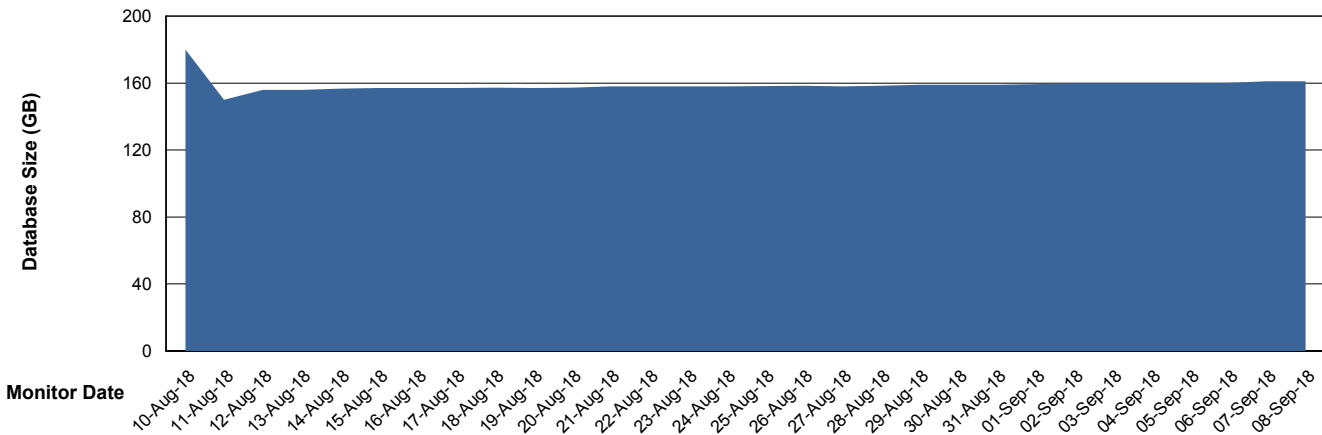

Weekly SLA Customer Report

Customer NIX_Production
Database ID 51

Database Performance NIXDB_BI

Weekly SLA Customer Report

Customer NIX_Production
Database ID 51

Database Performance NIXDB_Production

Weekly SLA Customer Report

Customer NIX_Production
Database ID 51

Database Performance NIXDB_Standby

Weekly SLA Customer Report

Customer NIX_Production
Database ID 51

DATABASE SIZE NIXDB_BI

Database growth over last month

DATABASE SIZE NIXDB_Production

Database growth over last month

Weekly SLA Customer Report

Customer NIX_Production
Database ID 51

Database Tablespace NIXDB_BI

Date	Tablespace Name	Filesize (Gb)	Usedsize (Gb)	Percentage free
08-Sep-18	ABSDATA	64	51	20
	INDX	64	47	27
07-Sep-18	ABSDATA	64	51	20
	INDX	64	47	27
06-Sep-18	ABSDATA	64	51	20
	INDX	64	47	27
05-Sep-18	ABSDATA	64	51	20
	INDX	64	47	27
04-Sep-18	ABSDATA	64	51	20
	INDX	64	47	27
03-Sep-18	ABSDATA	64	51	20
	INDX	64	47	27
02-Sep-18	ABSDATA	64	51	20
	INDX	64	47	27