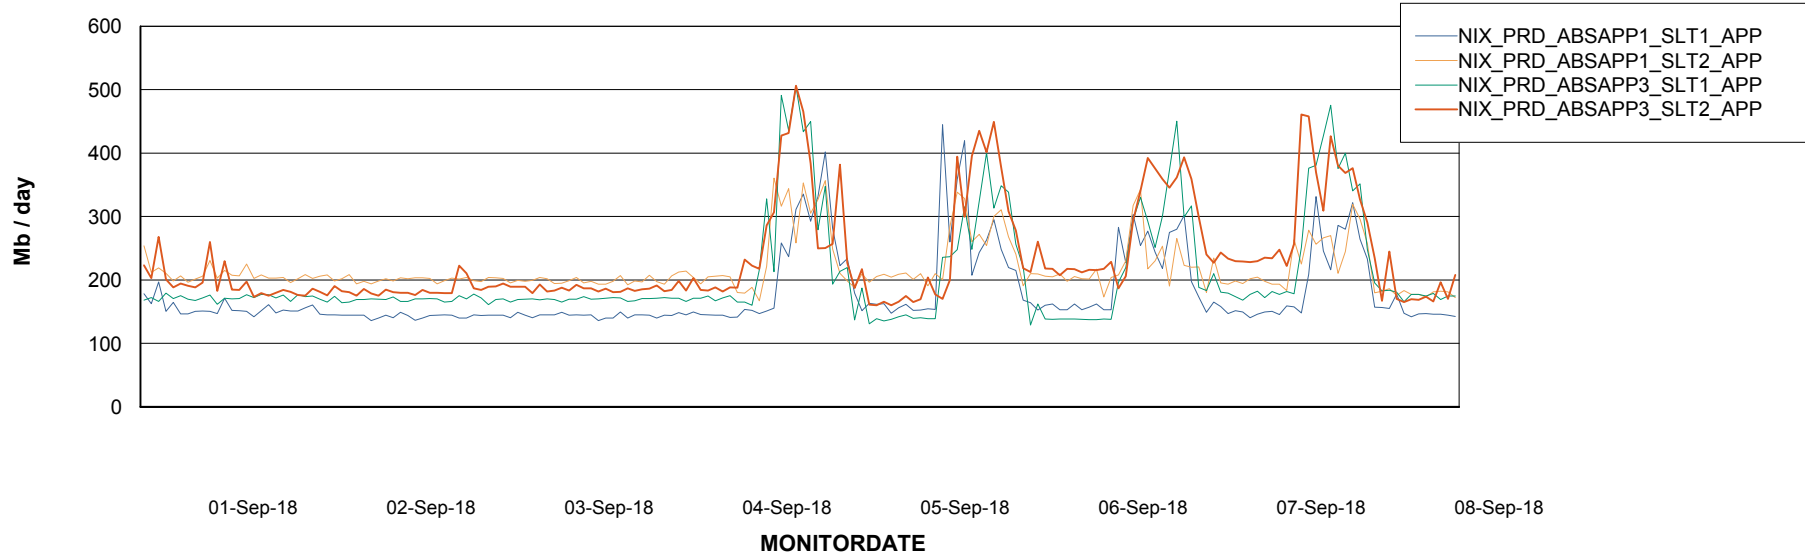

Standby Database Health NIX_Production

Recovery lag for last 7 days

Weekly SLA Customer Report

Customer NIX_Production
Database ID 51

ABSSolute Application Server Services

Avg memory used per ABS Server Service