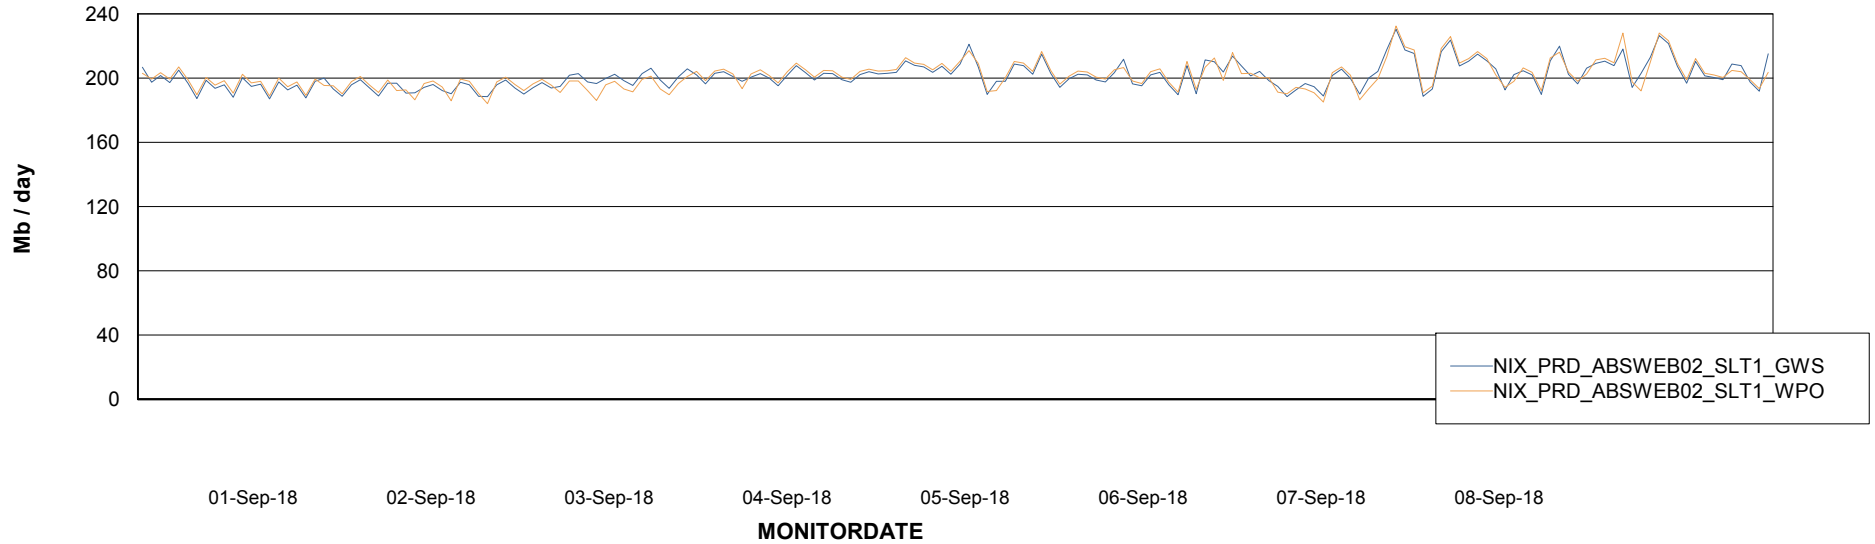

ABSolute Web Component Services

Avg memory used per ABS Web component