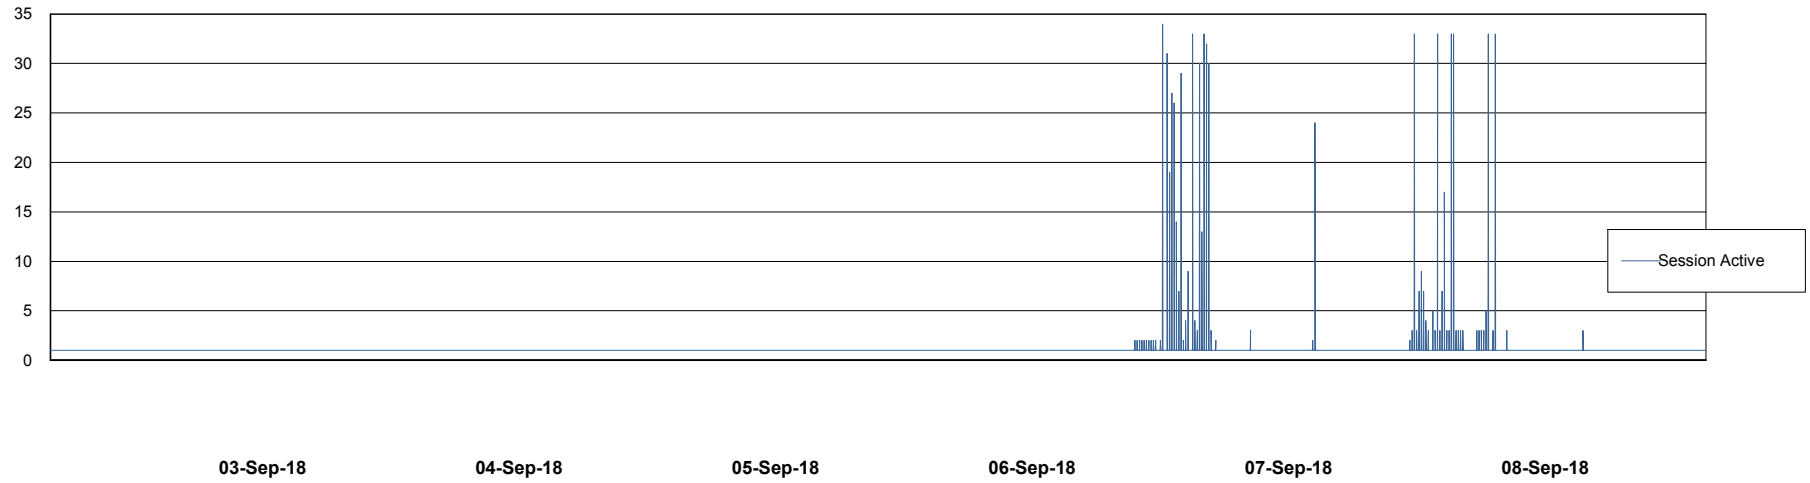

Database Performance NIXDB_Standby