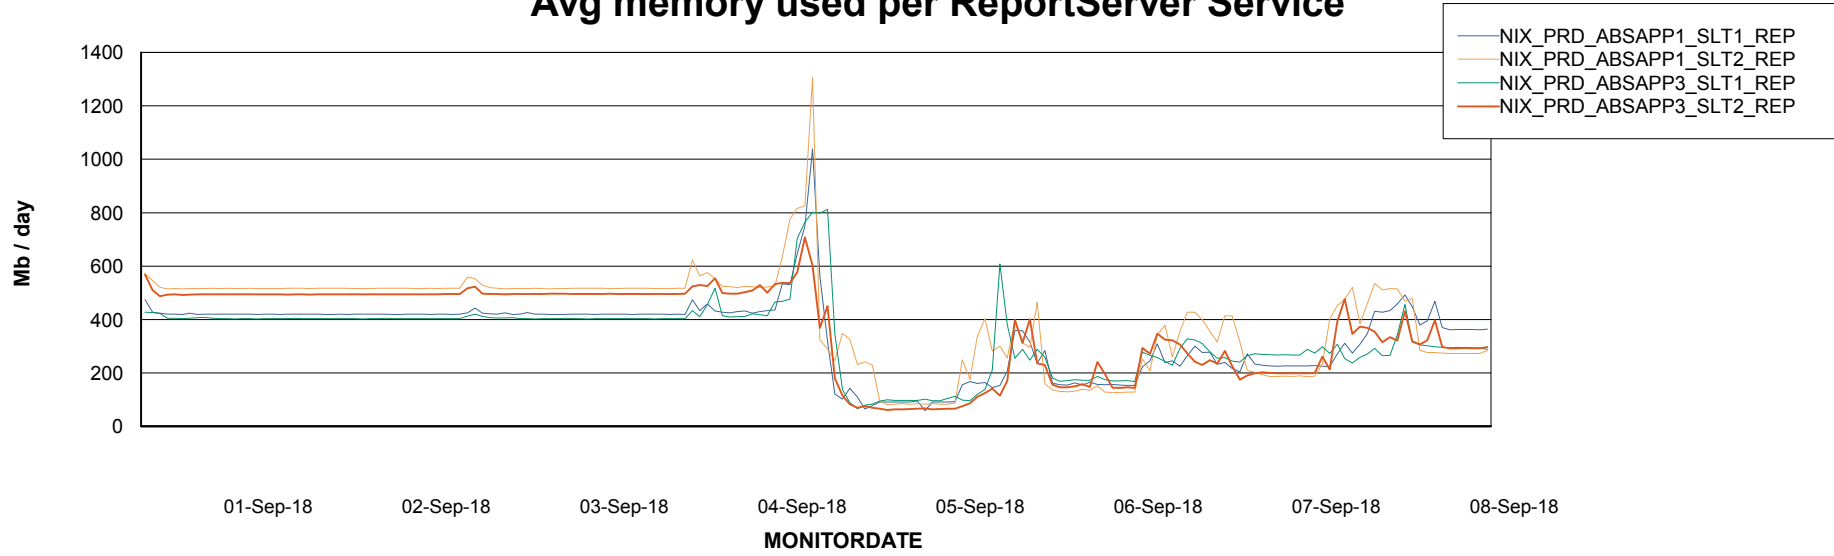

Avg users per day per ABS server

Weekly SLA Customer Report

Customer NIX_Production
Database ID 51

ABSSolute Application ReportServer Services

Avg memory used per ReportServer Service

Weekly SLA Customer Report