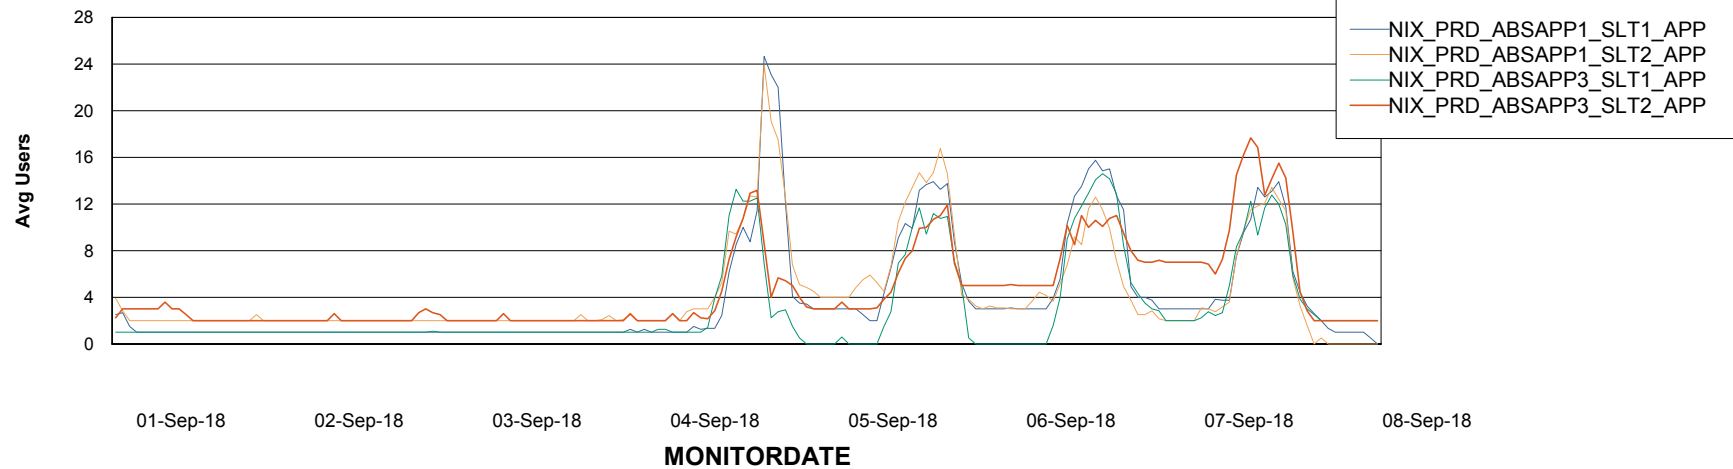

Avg users per day per ABS server