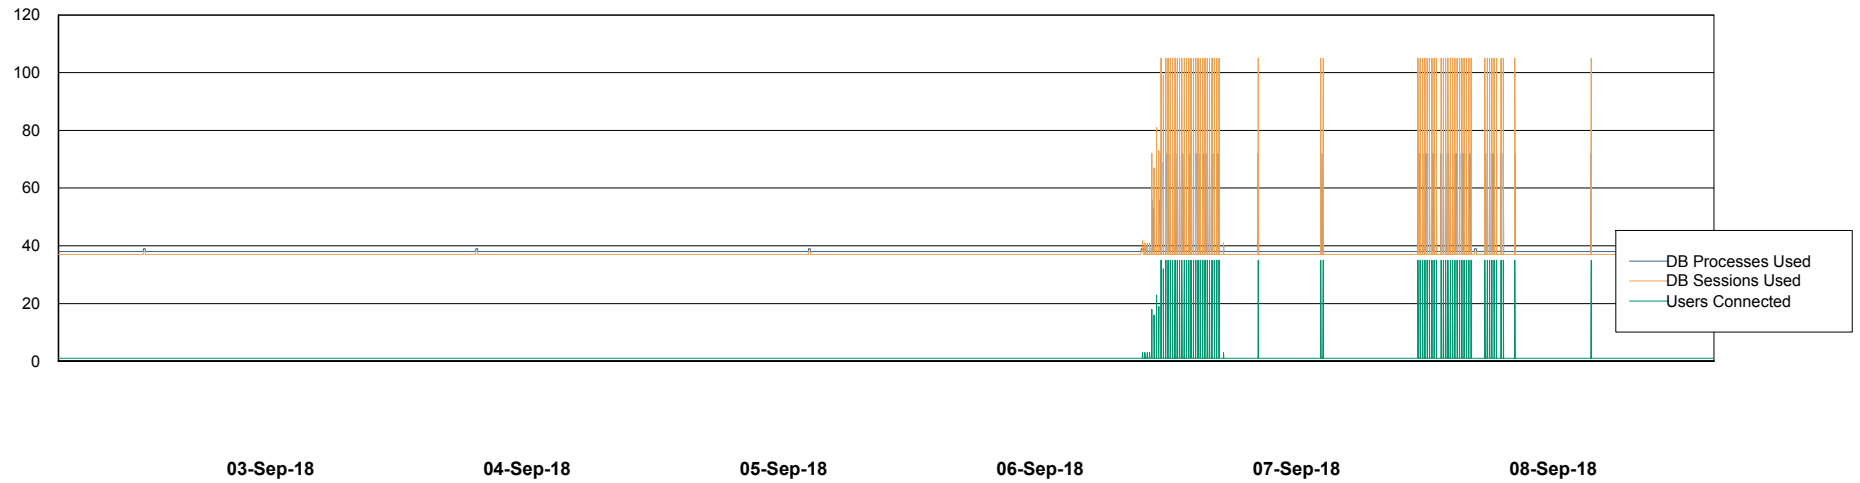

Weekly SLA Customer Report

Customer NIX_Production
Database ID 51

Database Performance NIXDB_BI

Weekly SLA Customer Report

Customer NIX_Production
Database ID 51

Database Performance NIXDB_Production

Weekly SLA Customer Report

Customer NIX_Production
Database ID 51

Database Performance NIXDB_Standby

Weekly SLA Customer Report

Customer NIX_Production
Database ID 51

DATABASE SIZE NIXDB_BI

Database growth over last month

DATABASE SIZE NIXDB_Production