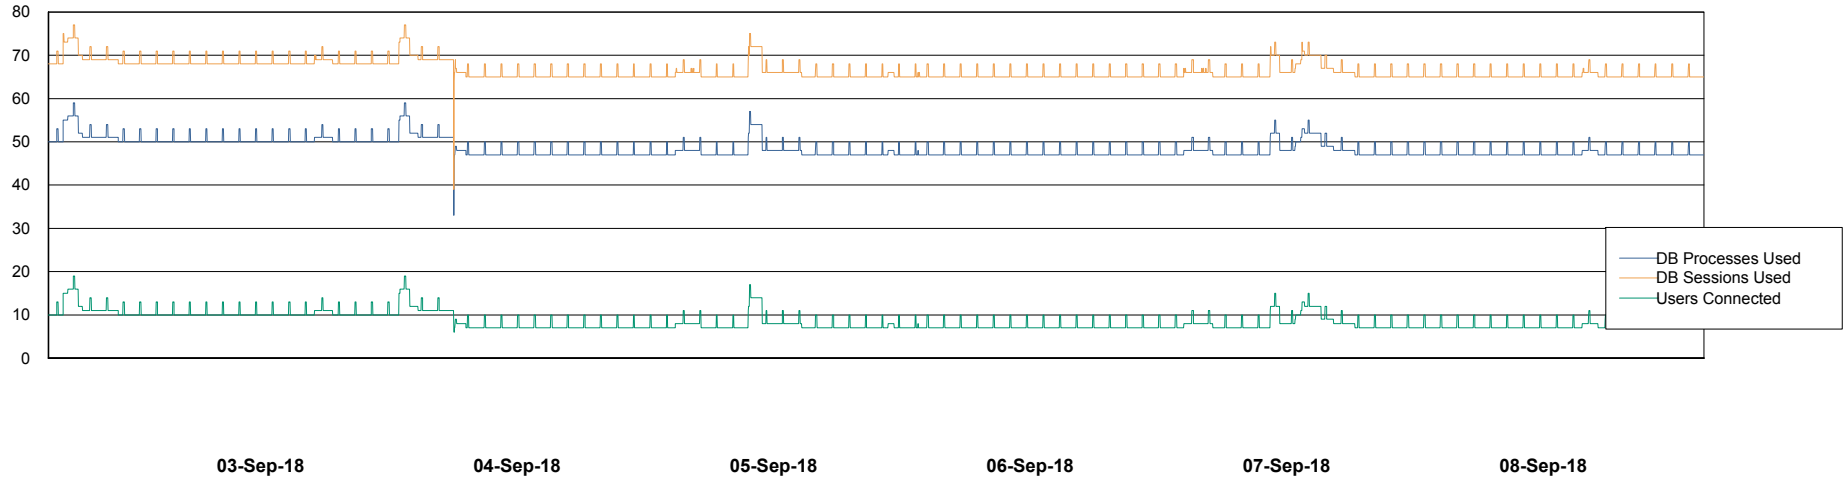

Weekly SLA Customer Report

Customer LLG_Production
Database ID 53

Database Performance LLGDB_Production

Weekly SLA Customer Report

Customer LLG_Production
Database ID 53

Database Performance LLGDB_Standby

Weekly SLA Customer Report