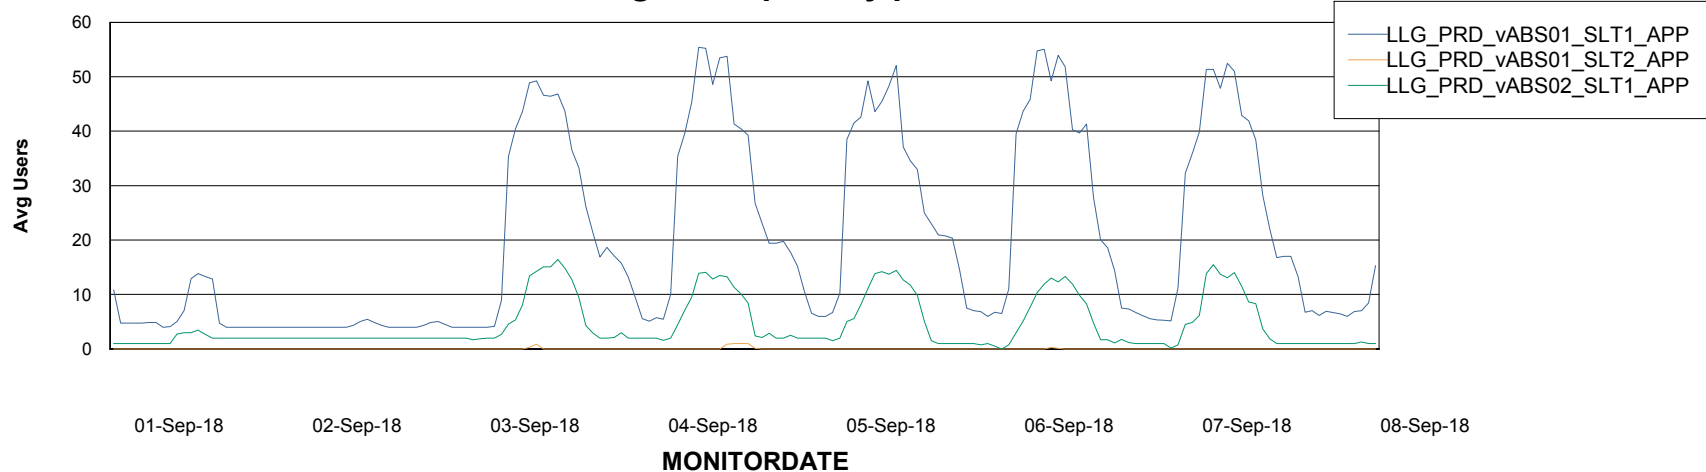

Weekly SLA Customer Report

Customer LLG_Production
Database ID 53

ABSSolute Application Server Services

Avg memory used per ABS Server Service

Avg users per day per ABS server

Weekly SLA Customer Report

Customer LLG_Production
Database ID 53