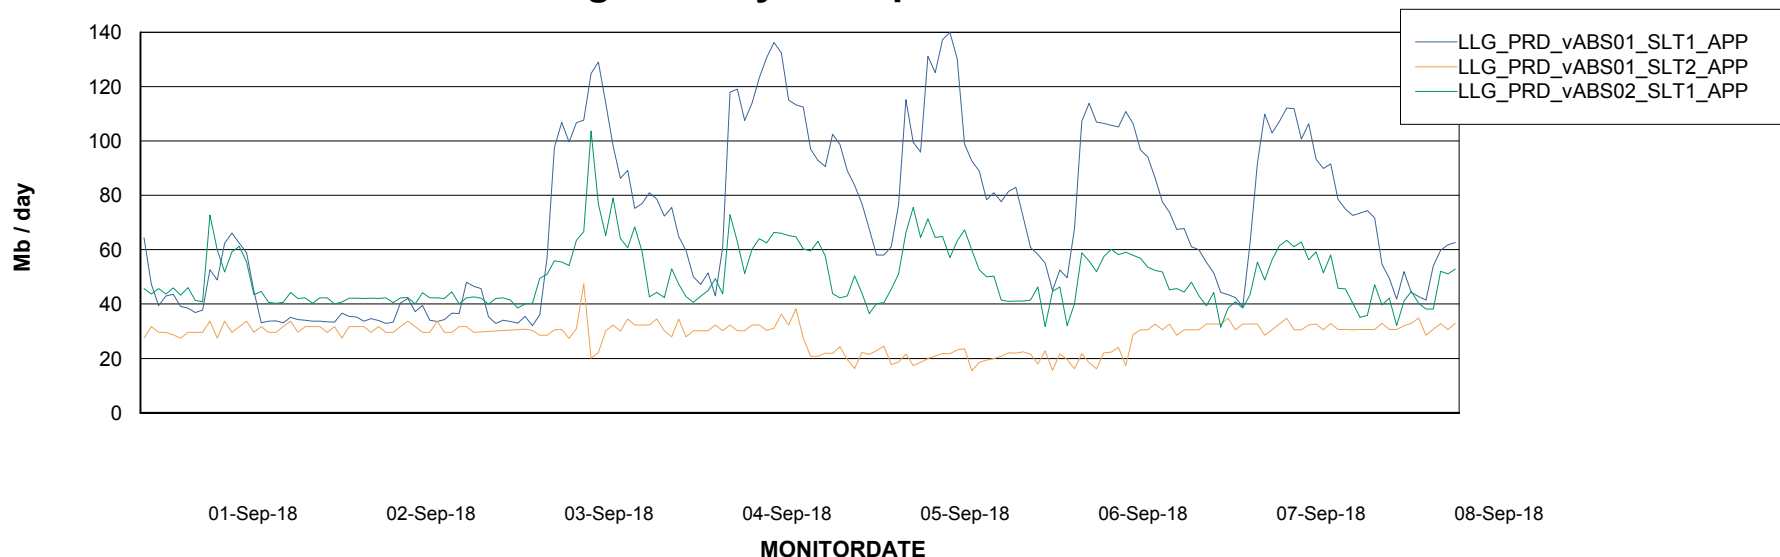

ABSSolute Application Server Services

Avg memory used per ABS Server Service