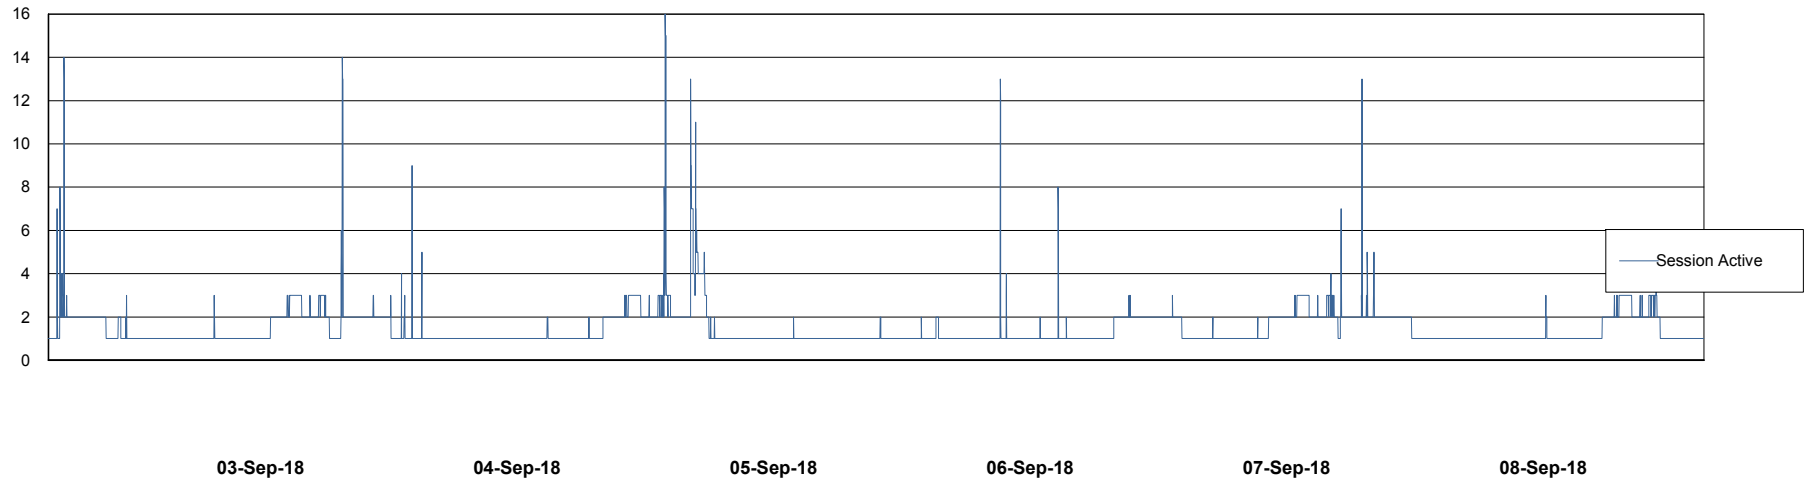

Database Performance LLGDBBI_Production