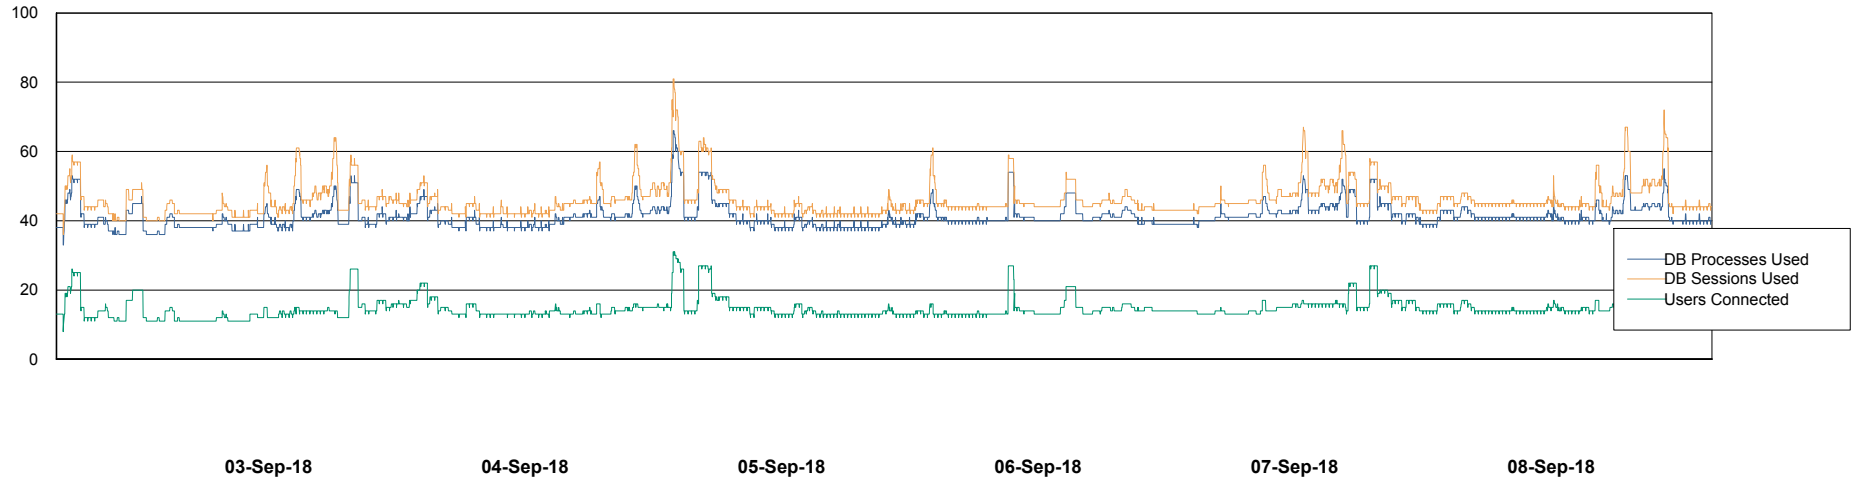

Database Performance LLGDBBI_Production