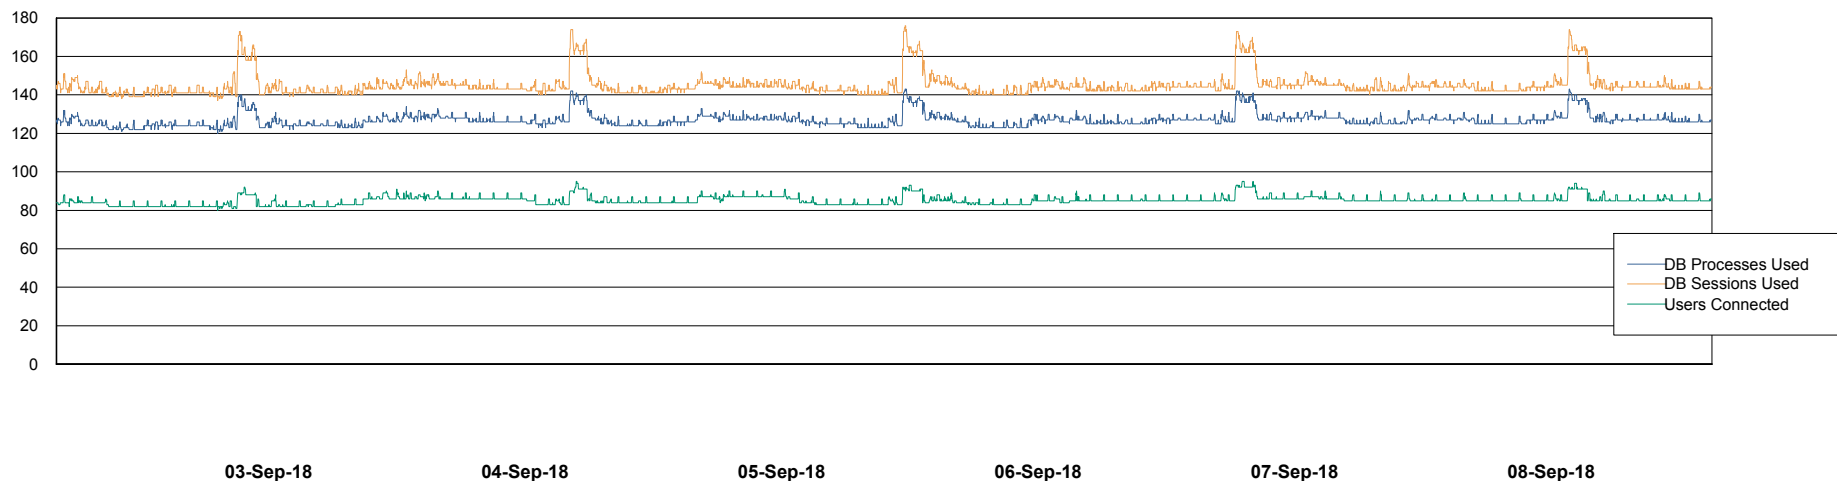

Database Performance LLGDB_Production