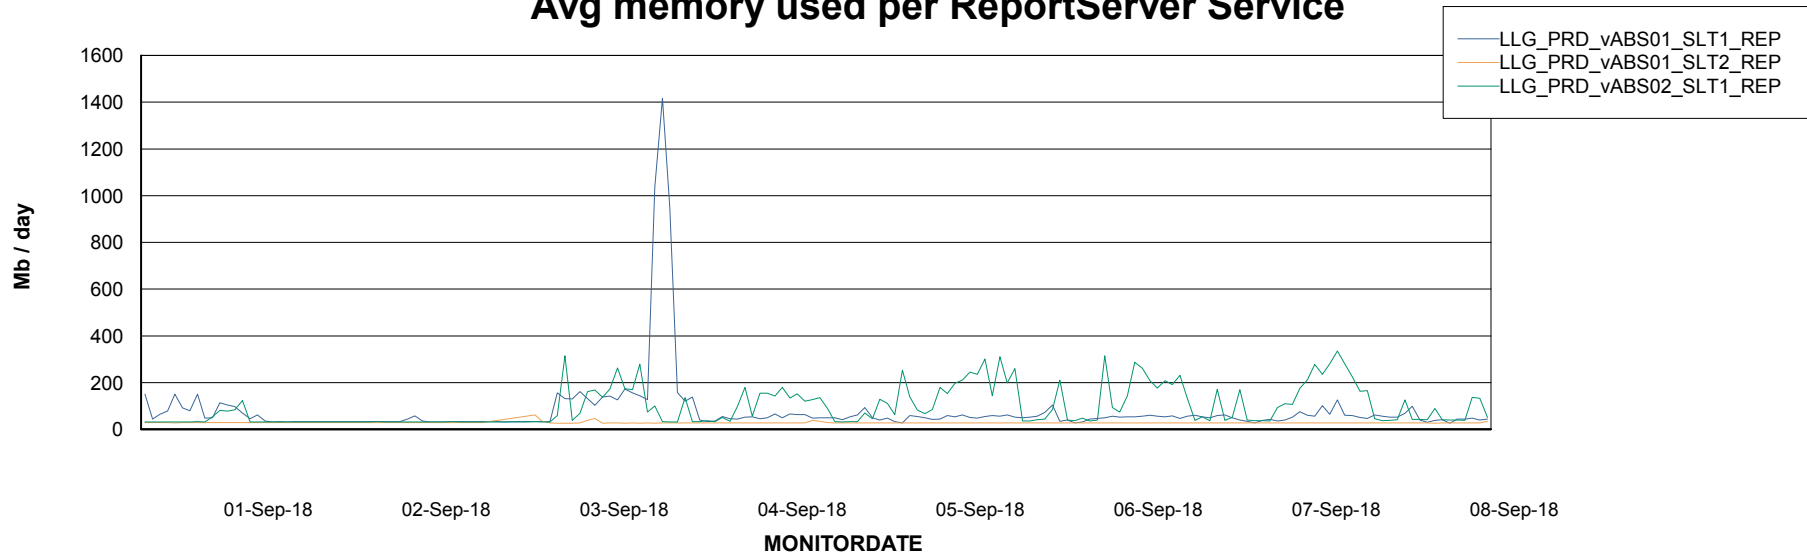

ABSSolute Application ReportServer Services

Avg memory used per ReportServer Service