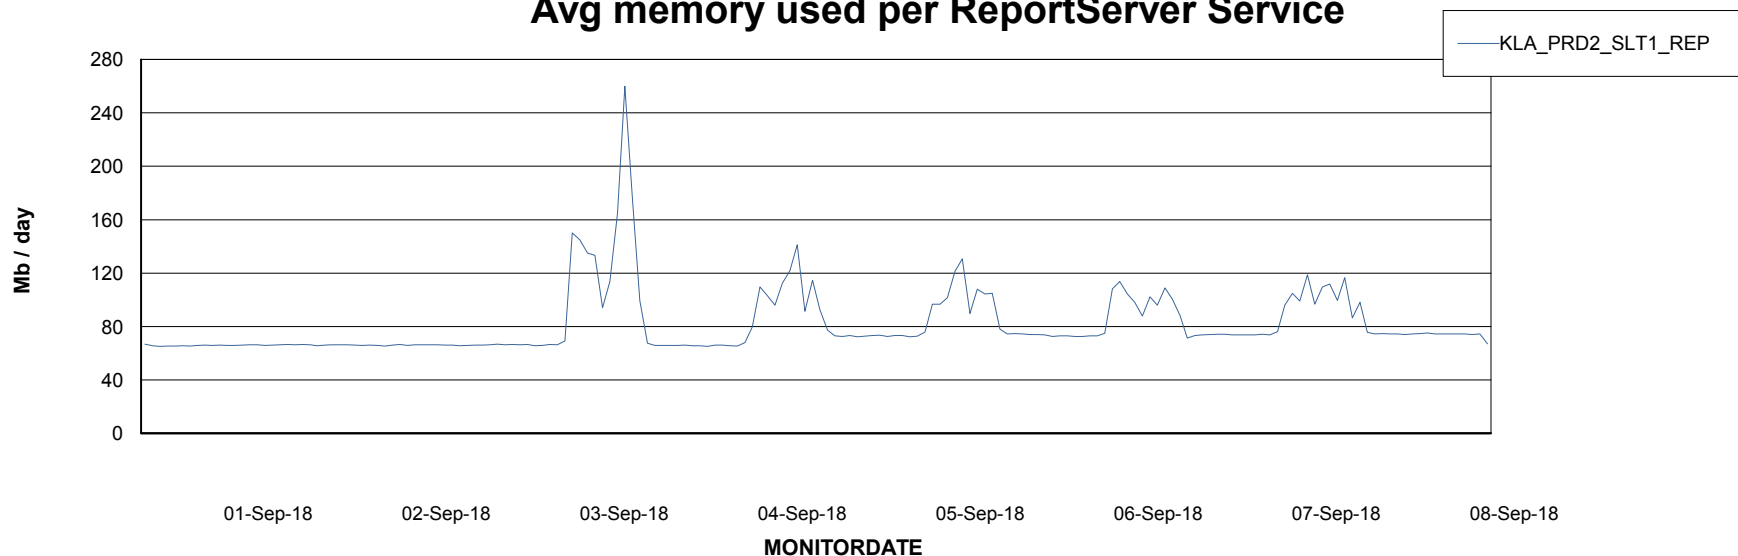

ABSSolute Application ReportServer Services

Avg memory used per ReportServer Service