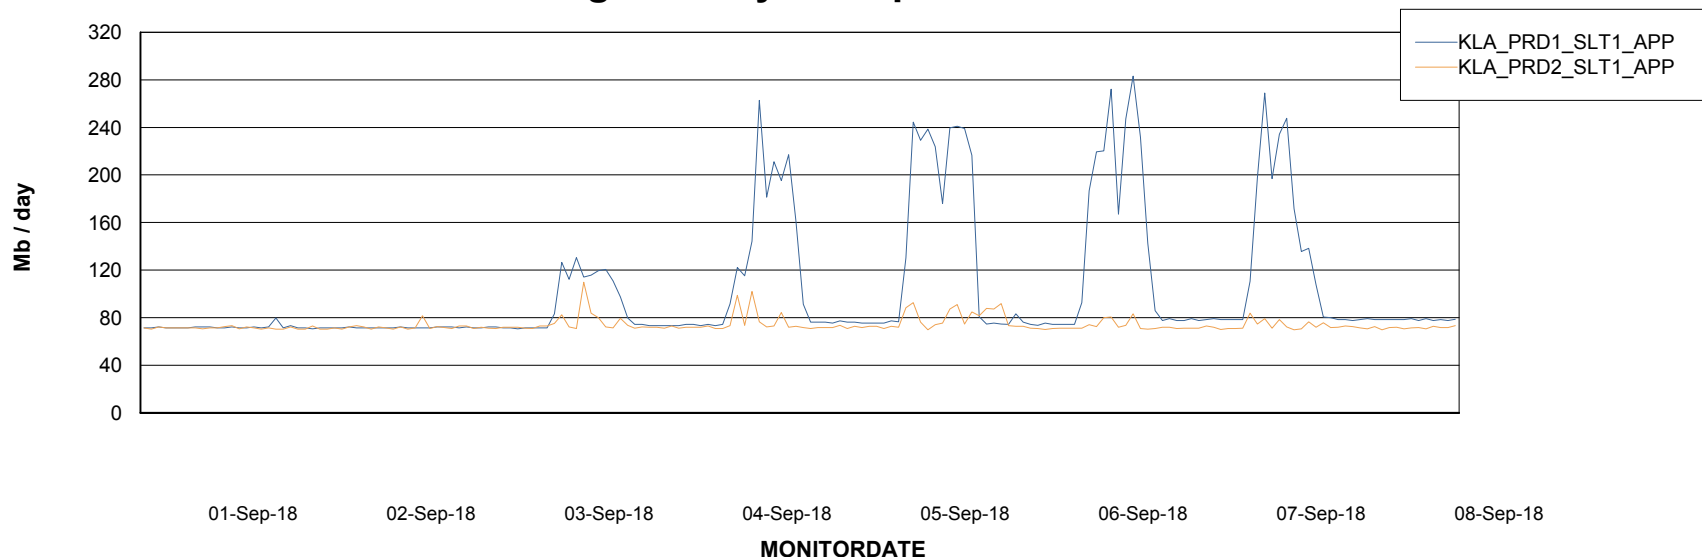

ABSSolute Application Server Services

Avg memory used per ABS Server Service