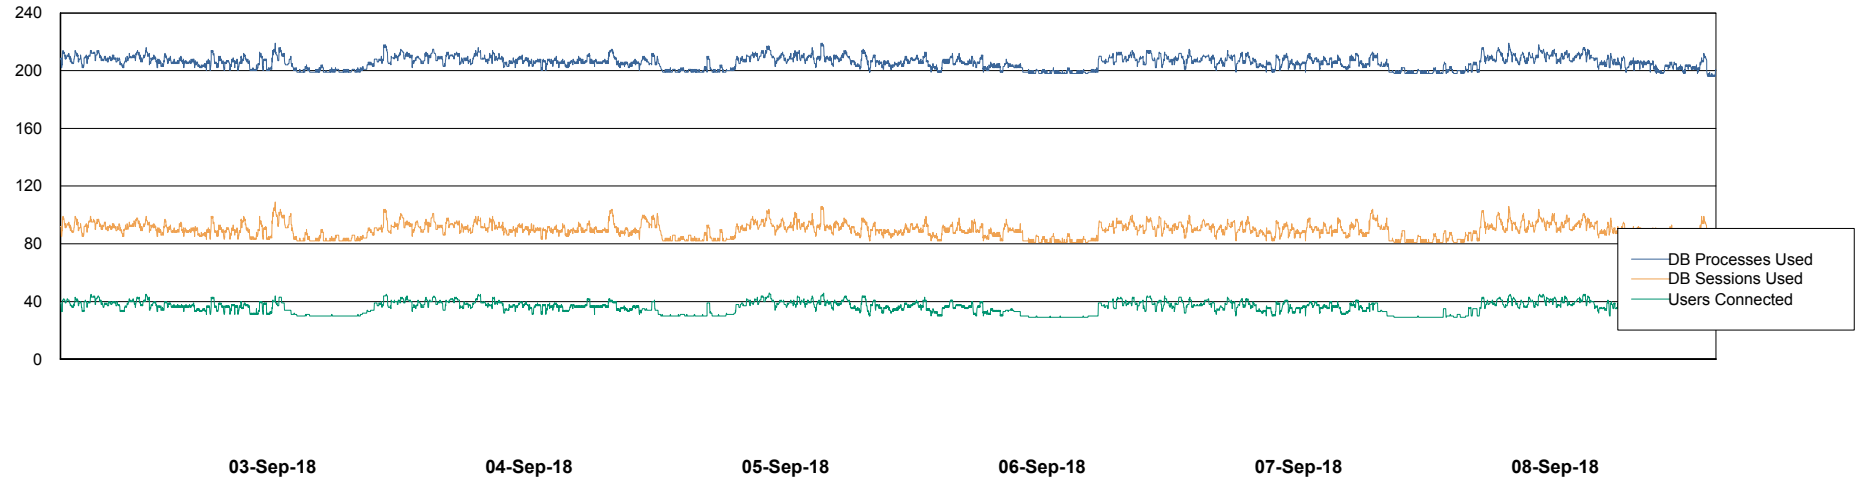

Database Performance ECLDB_Production