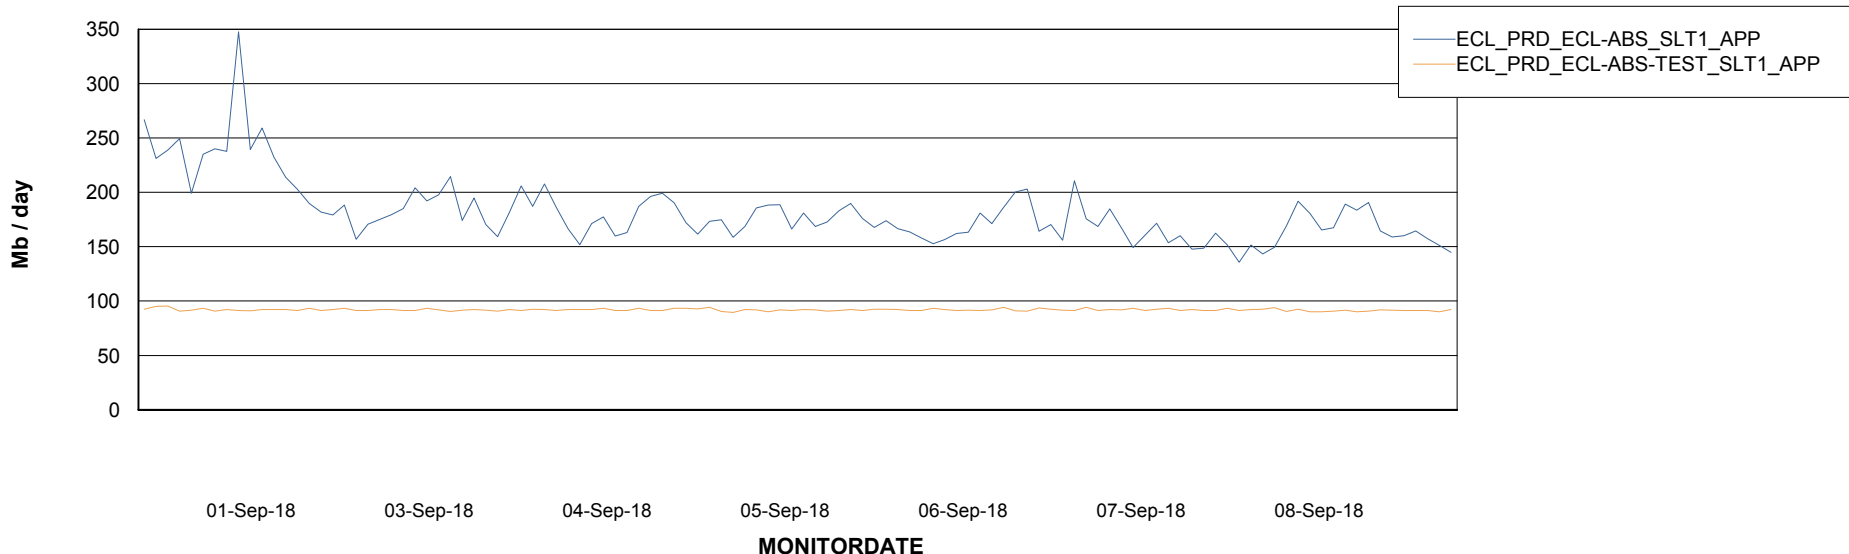

Database Tablespace ECLDB_Production

Date	Tablespace Name	Filesize (Gb)	Usedsize (Gb)	Percentage free
08-Sep-18	ABSDATA	25	22	12
	INDX	8	1	88
07-Sep-18	ABSDATA	25	22	12
	INDX	8	1	88
06-Sep-18	ABSDATA	25	22	12
	INDX	8	1	88
05-Sep-18	ABSDATA	25	22	12
	INDX	8	1	88
04-Sep-18	ABSDATA	25	22	12
	INDX	8	1	88
03-Sep-18	ABSDATA	25	22	12
	INDX	8	1	88

Weekly SLA Customer Report

Customer ECL Production
Database ID 77

ABSSolute Application Server Services

Avg memory used per ABS Server Service

Avg users per day per ABS server

Weekly SLA Customer Report

Customer ECL Production
Database ID 77