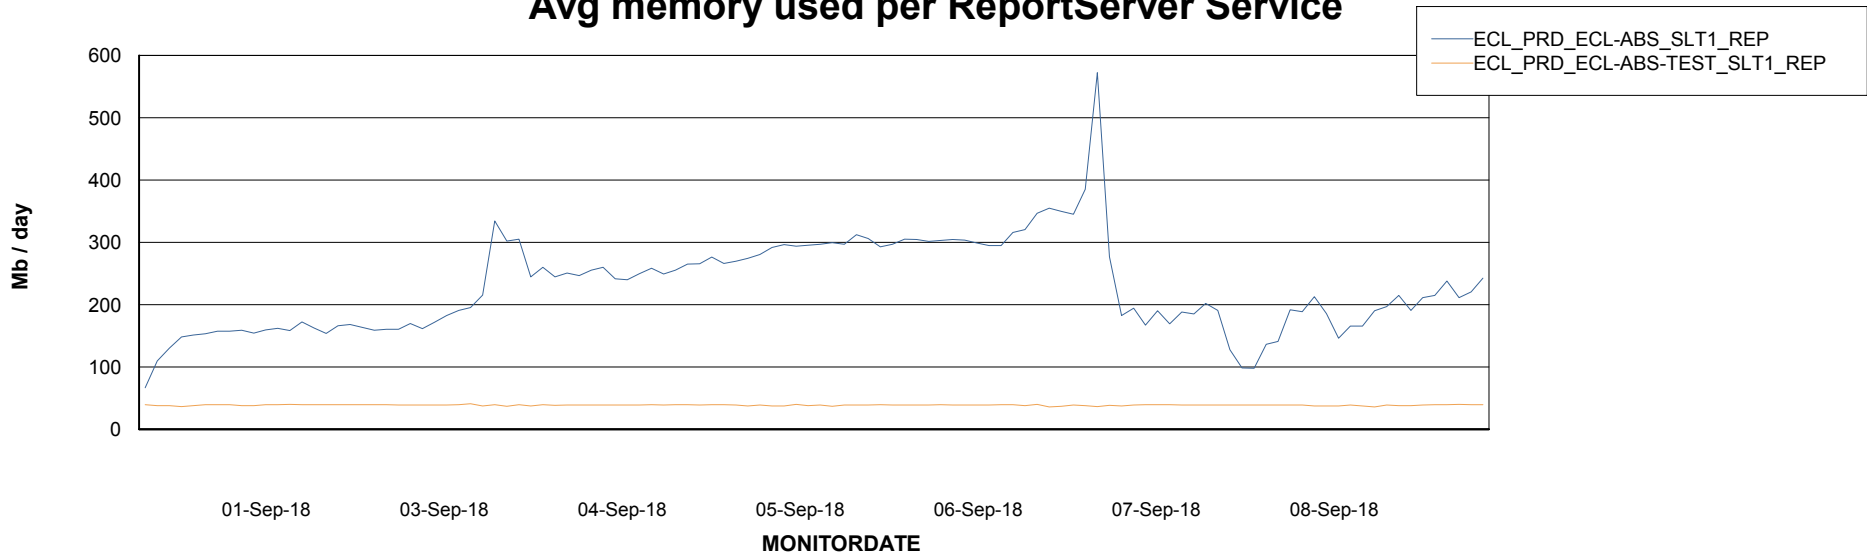

ABSSolute Application ReportServer Services

Avg memory used per ReportServer Service