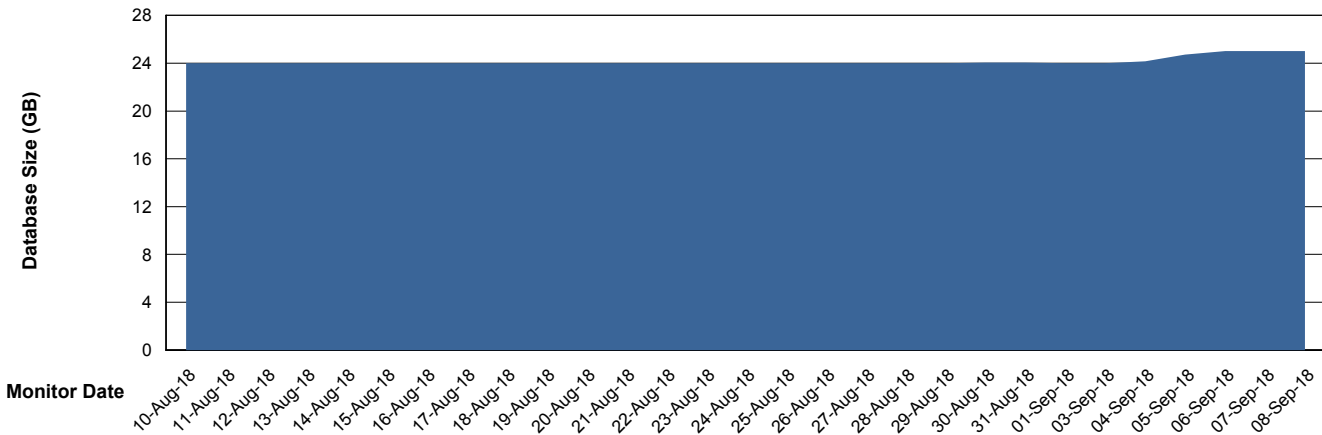

Weekly SLA Customer Report

Customer ECL Production
Database ID 77

Database Performance ECLDB_Production

Weekly SLA Customer Report

Customer ECL Production
 Database ID 77

DATABASE SIZE ECLDB_Production

Database growth over last month

Database Tablespace ECLDB_Production

Date	Tablespace Name	Filesize (Gb)	Usedsize (Gb)	Percentage free
08-Sep-18	ABSDATA	25	22	12
	INDX	8	1	88
07-Sep-18	ABSDATA	25	22	12
	INDX	8	1	88
06-Sep-18	ABSDATA	25	22	12
	INDX	8	1	88
05-Sep-18	ABSDATA	25	22	12
	INDX	8	1	88
04-Sep-18	ABSDATA	25	22	12
	INDX	8	1	88
03-Sep-18	ABSDATA	25	22	12
	INDX	8	1	88