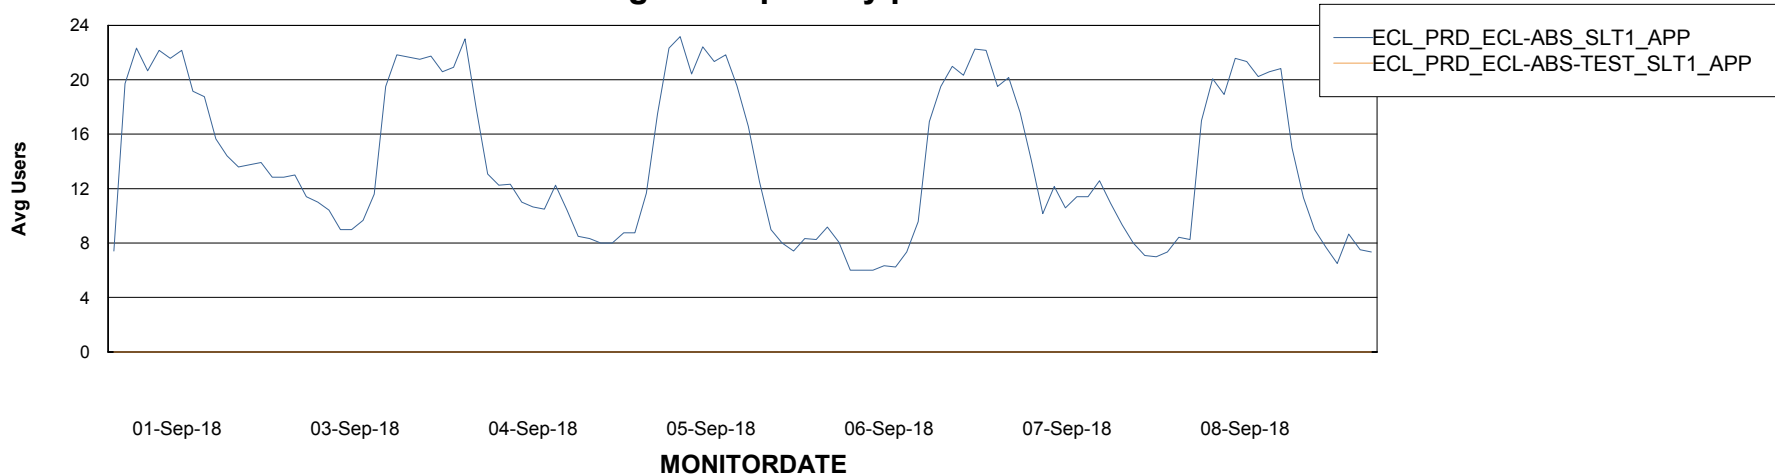

Weekly SLA Customer Report

Customer ECL Production
Database ID 77

ABSSolute Application Server Services

Avg memory used per ABS Server Service

Avg users per day per ABS server

Weekly SLA Customer Report

Customer ECL Production
Database ID 77