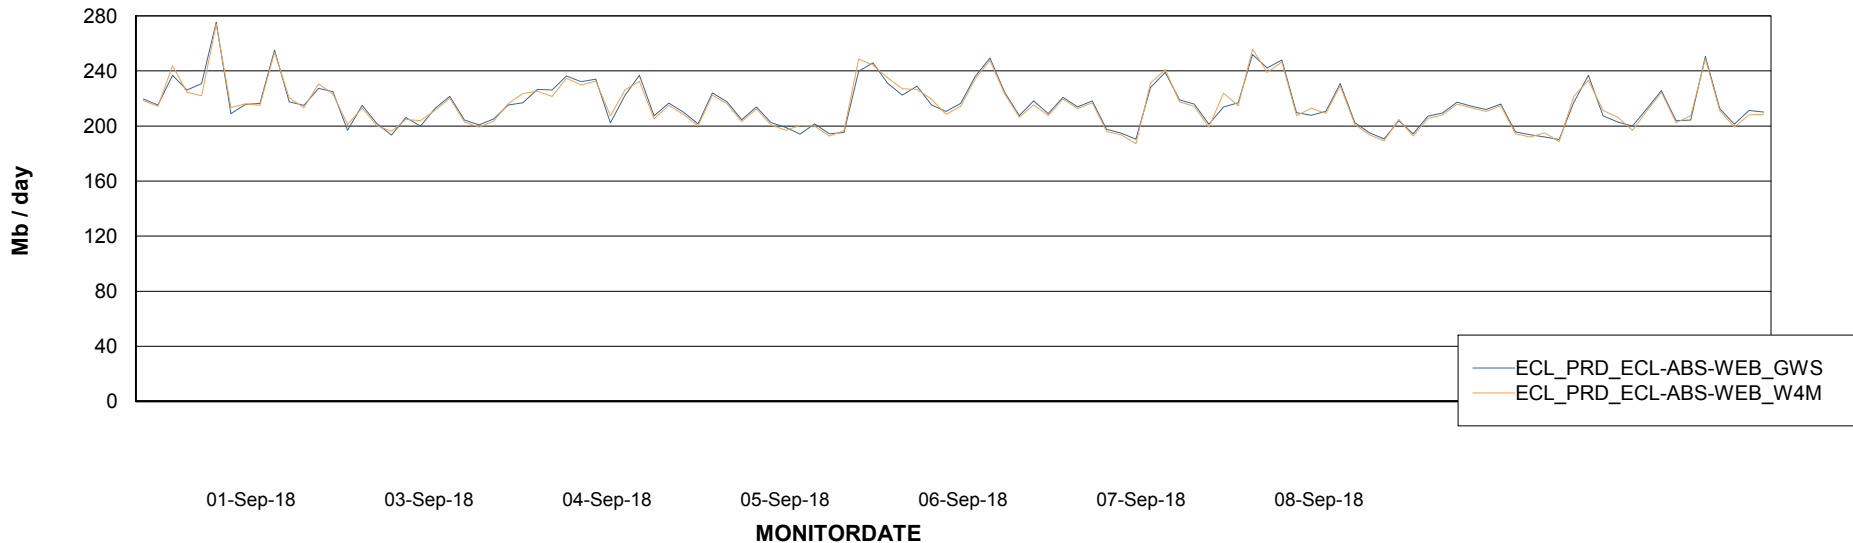

ABSSolute Application ReportServer Services

Avg memory used per ReportServer Service

Weekly SLA Customer Report

Customer ECL Production
Database ID 77

ABSSolute Web Component Services

Avg memory used per ABS Web component