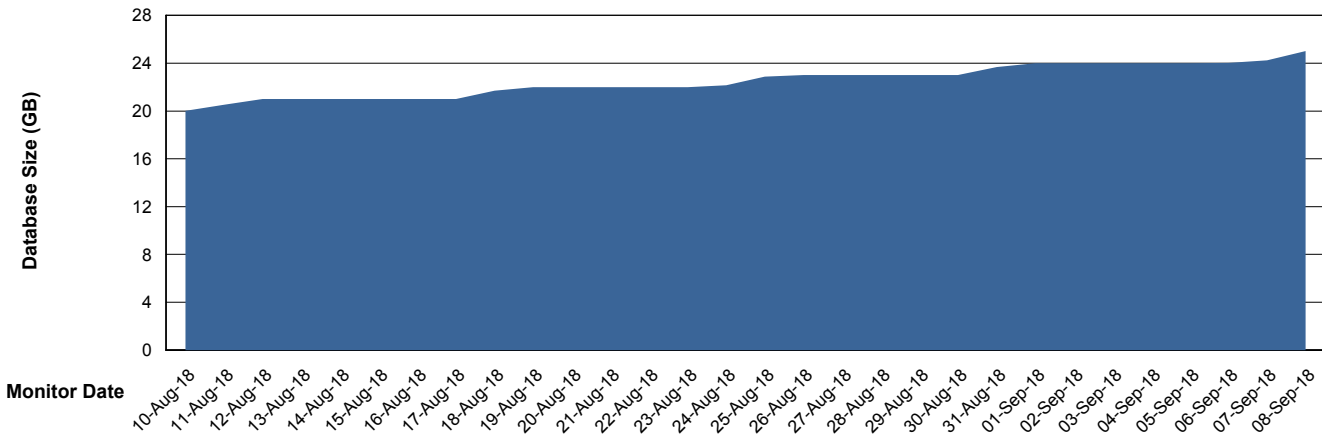

DATABASE SIZE CUS_ProdDB_Primary

Database growth over last month