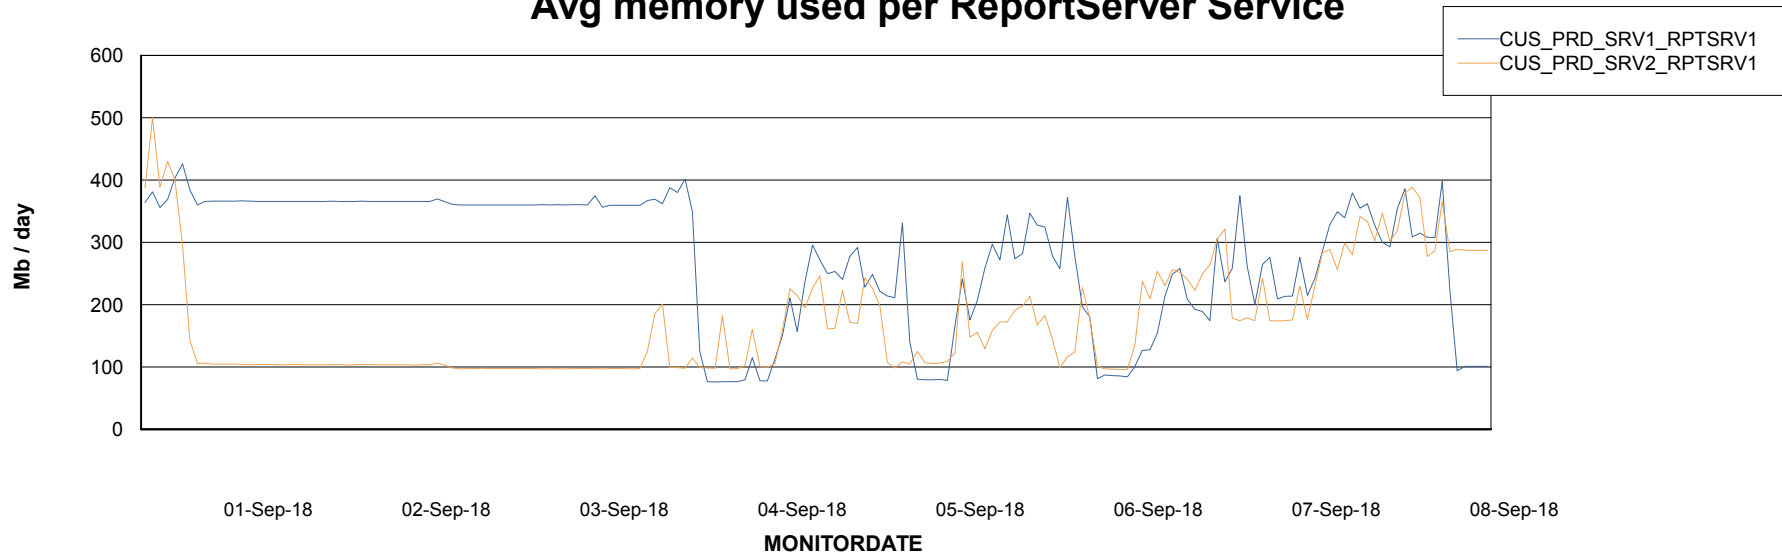

ABSSolute Web Component Services

Avg memory used per ReportServer Service