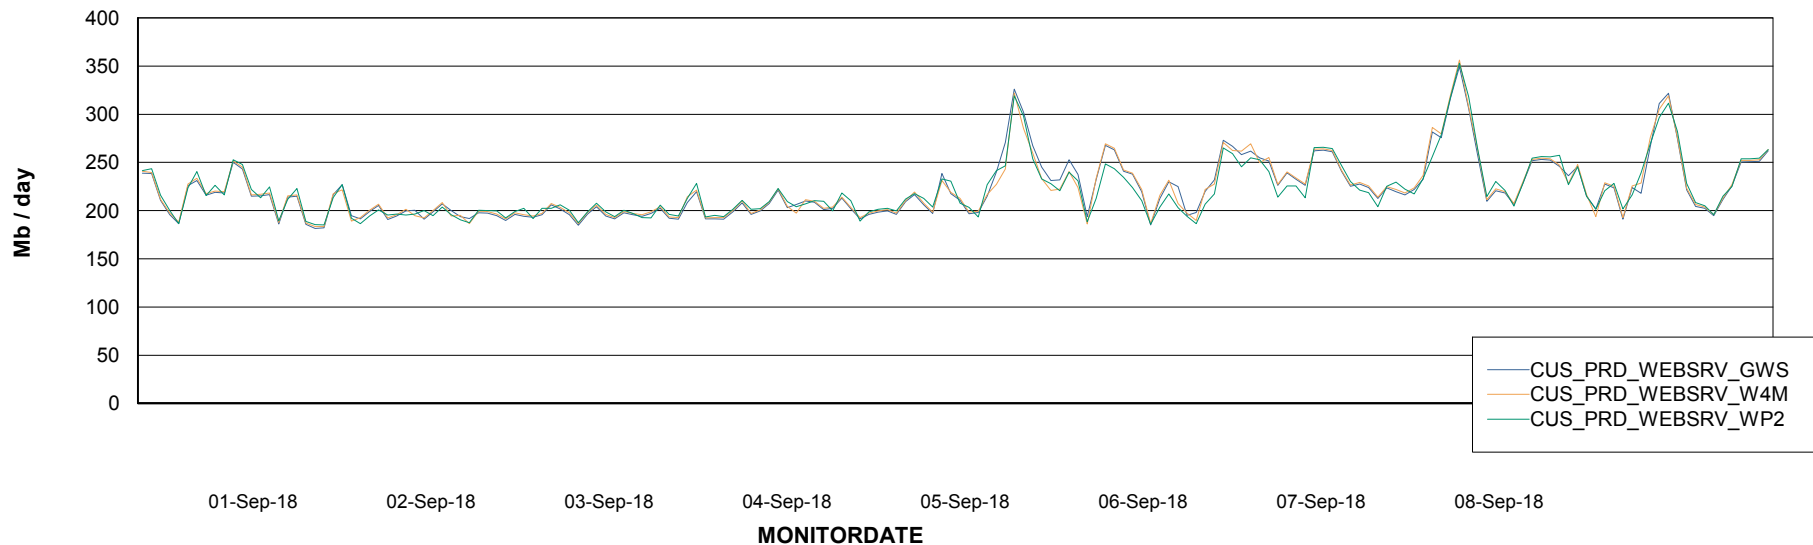

ABSSolute Web Component Services

Avg memory used per ReportServer Service

Weekly SLA Customer Report

Customer CUS Production
Database ID 84

ABSSolute Web Component Services

Avg memory used per ABS Web component