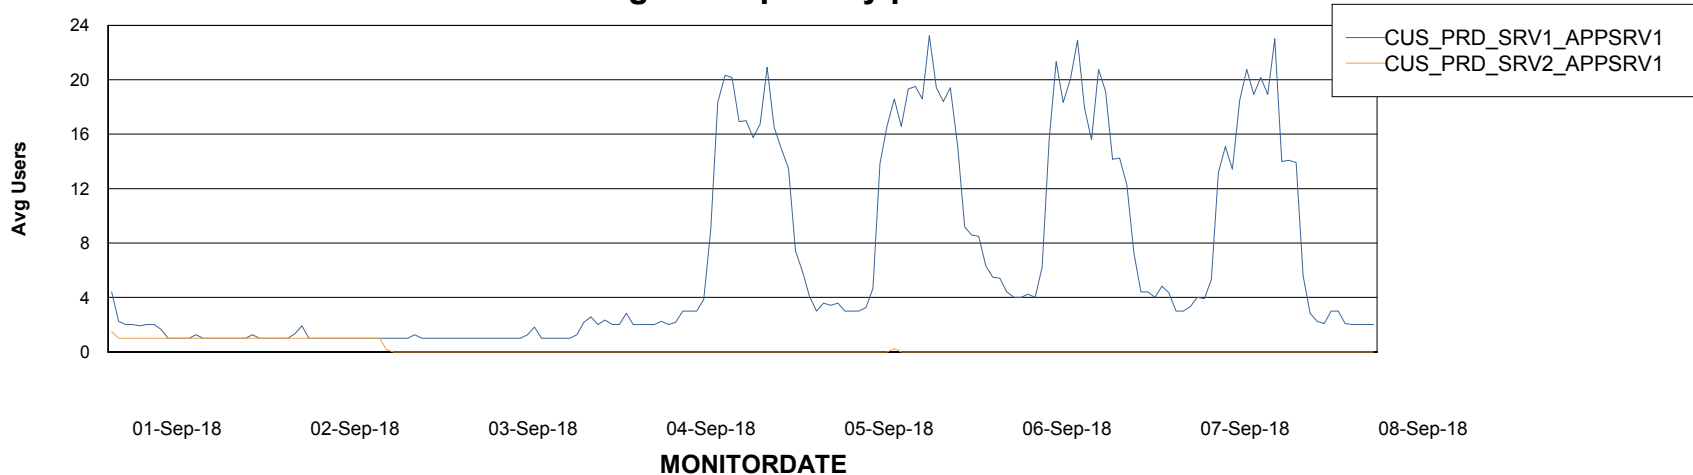

Weekly SLA Customer Report

Customer CUS Production
Database ID 84

ABSSolute Application Server Services

Avg memory used per ABS Server Service

Avg users per day per ABS server

Weekly SLA Customer Report

Customer CUS Production
Database ID 84