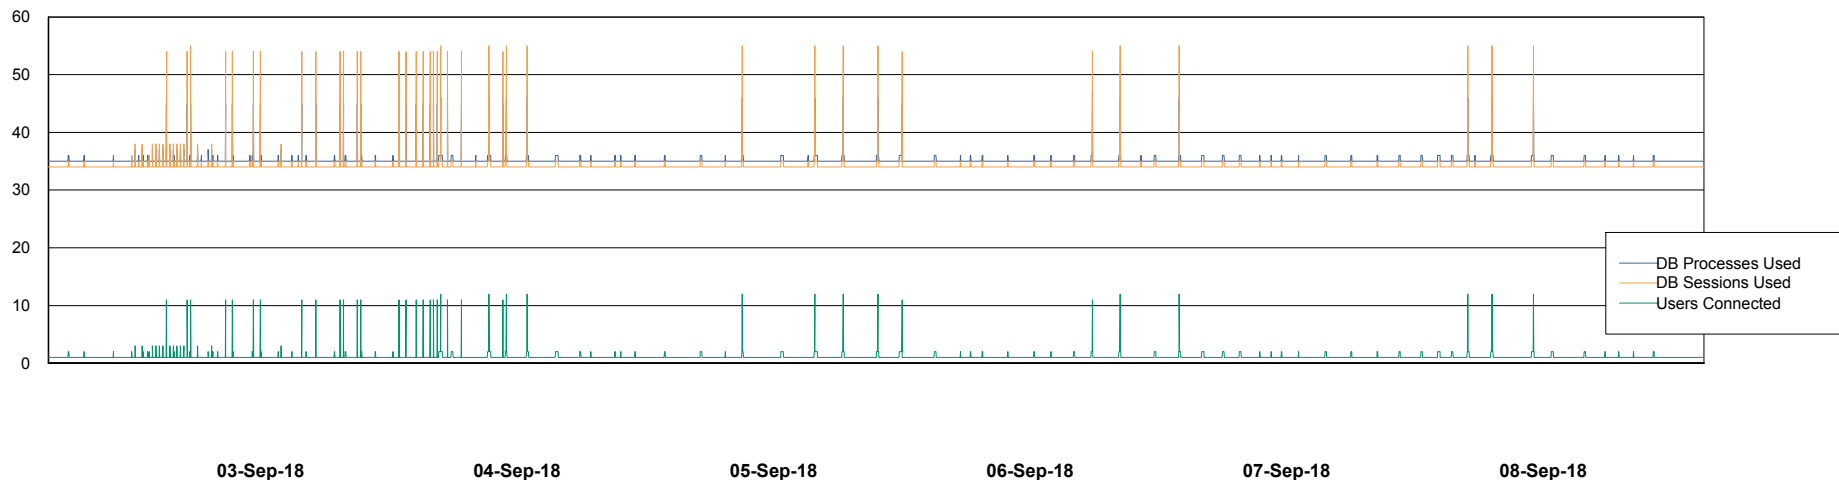

Weekly SLA Customer Report

Customer CUS Production
Database ID 84

Database Performance CUS_ProdDB_Primary

Weekly SLA Customer Report

Customer CUS Production
Database ID 84

Database Performance CUS_ProdDB_Standby