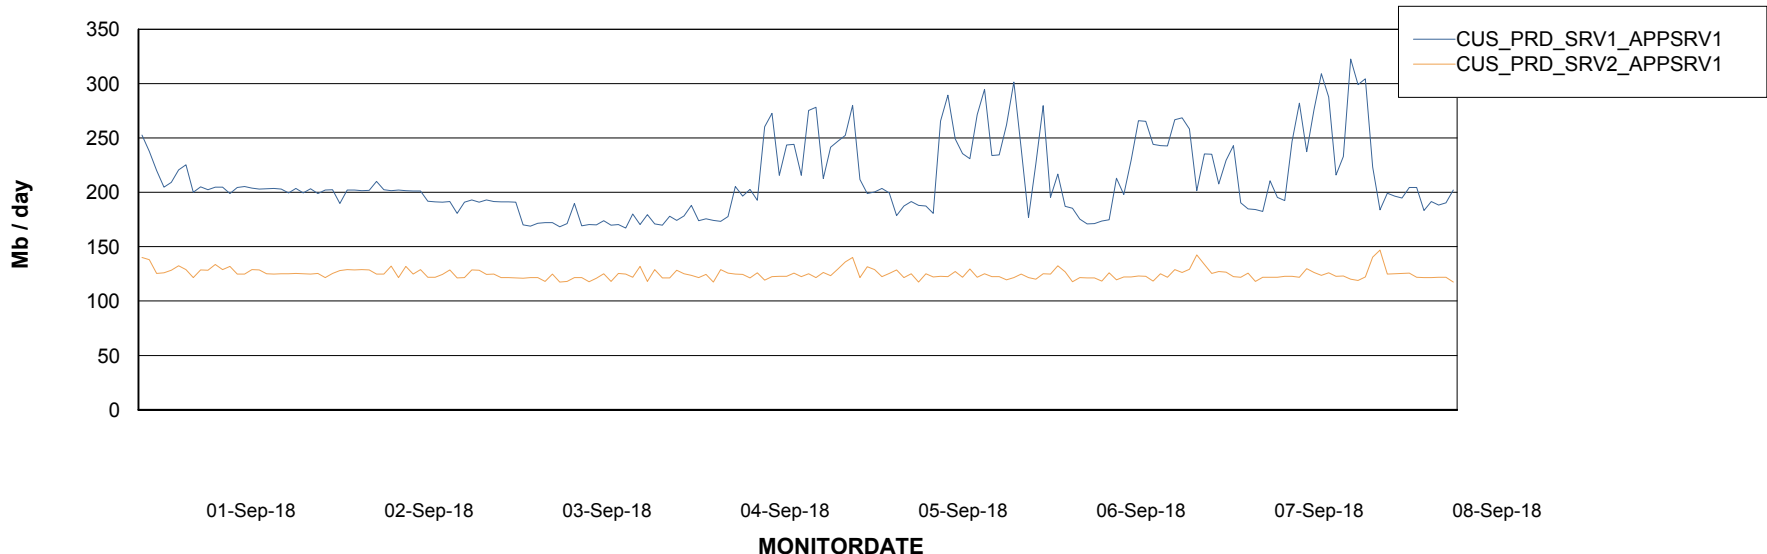

ABSSolute Application Server Services

Avg memory used per ABS Server Service