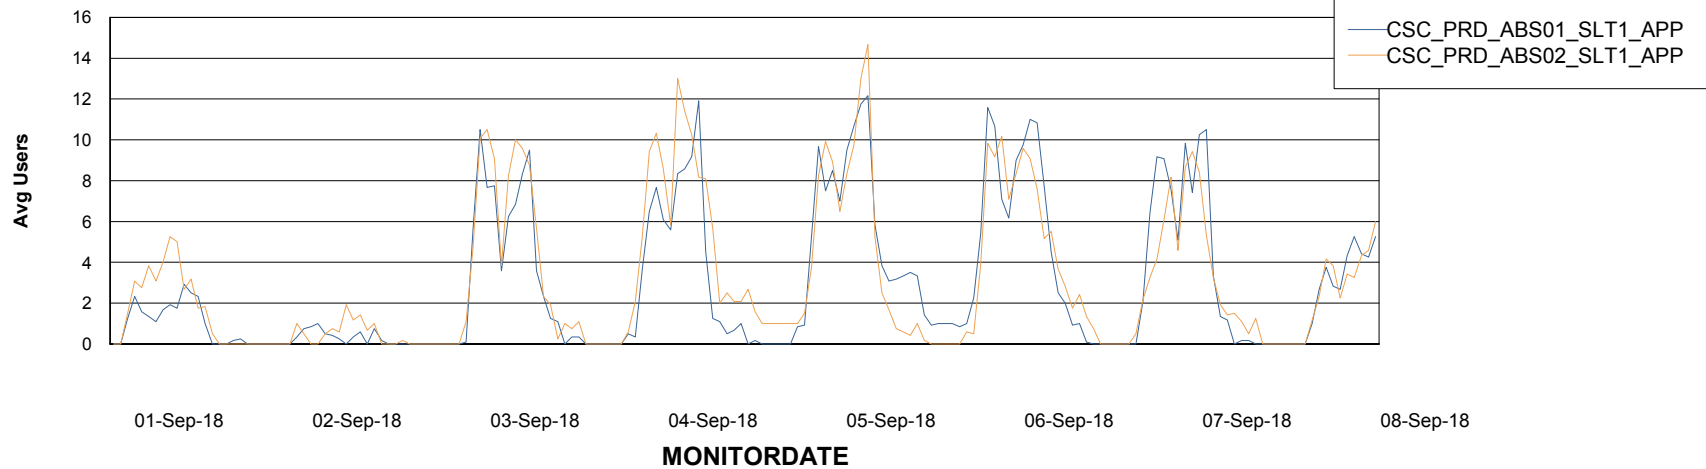

Avg users per day per ABS server