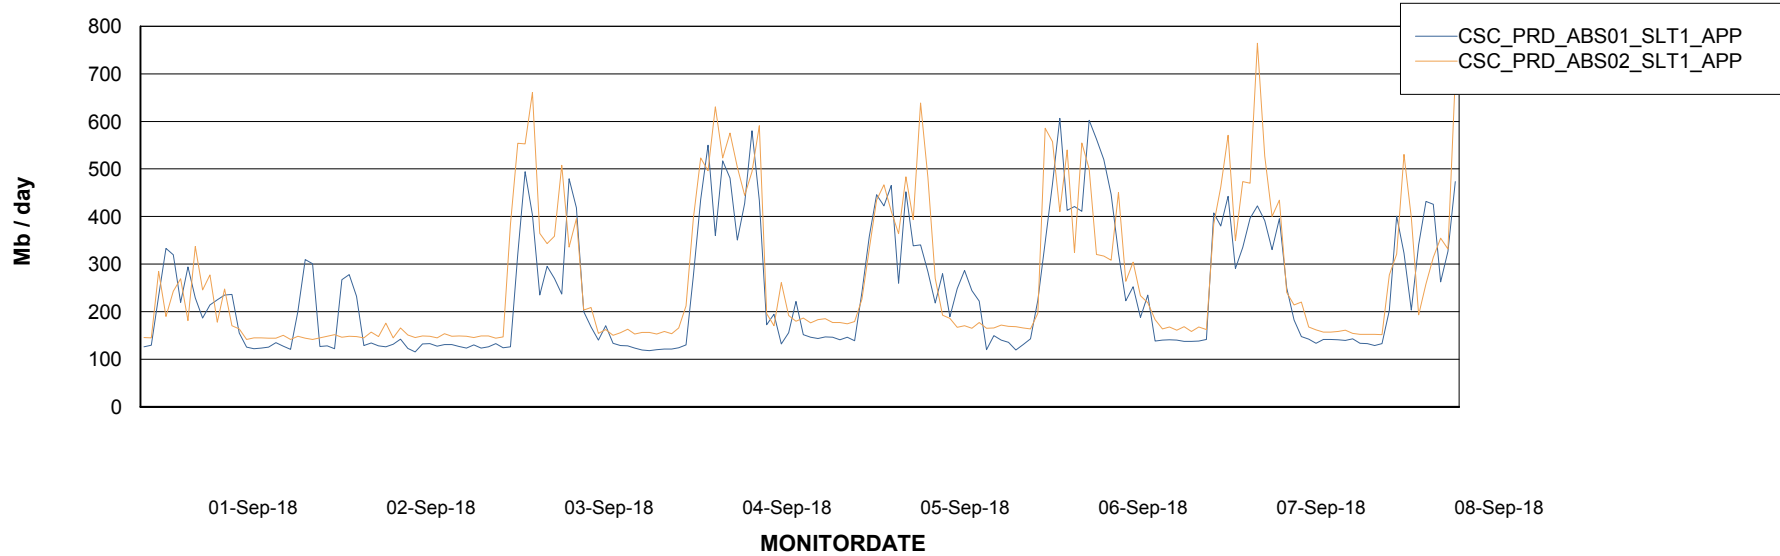

ABSSolute Application Server Services

Avg memory used per ABS Server Service