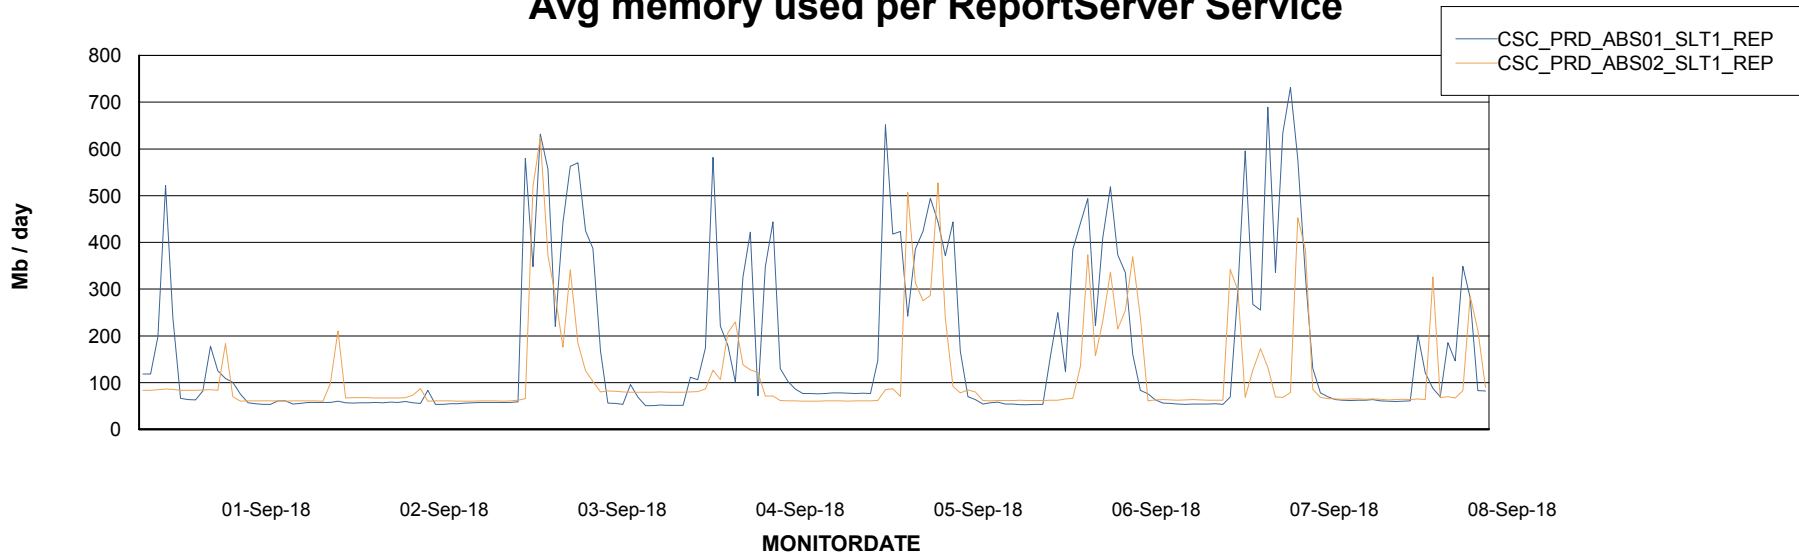

Avg memory used per ABS Server Service

Avg users per day per ABS server

Weekly SLA Customer Report

Customer CSC_Production
Database ID 50

ABSSolute Application ReportServer Services

Avg memory used per ReportServer Service