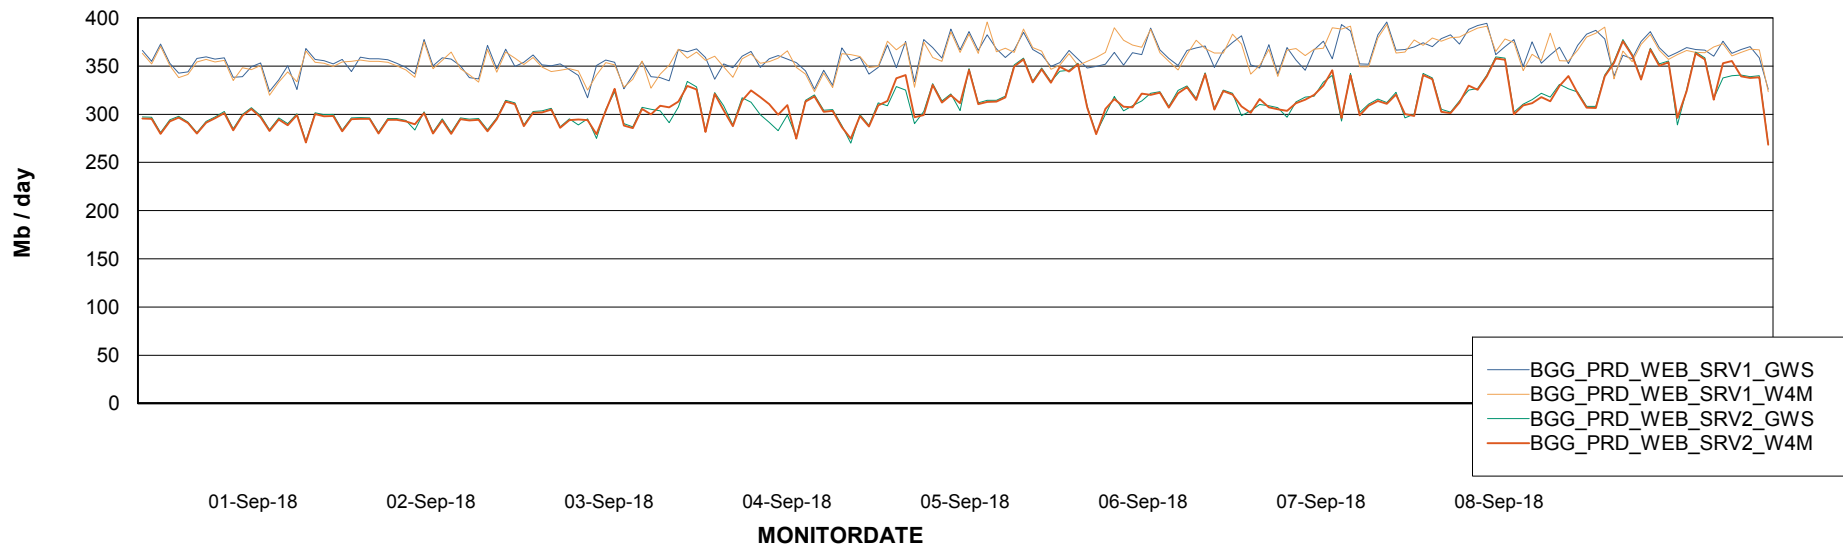

ABSSolute Web Component Services

Avg memory used per ABS Web component