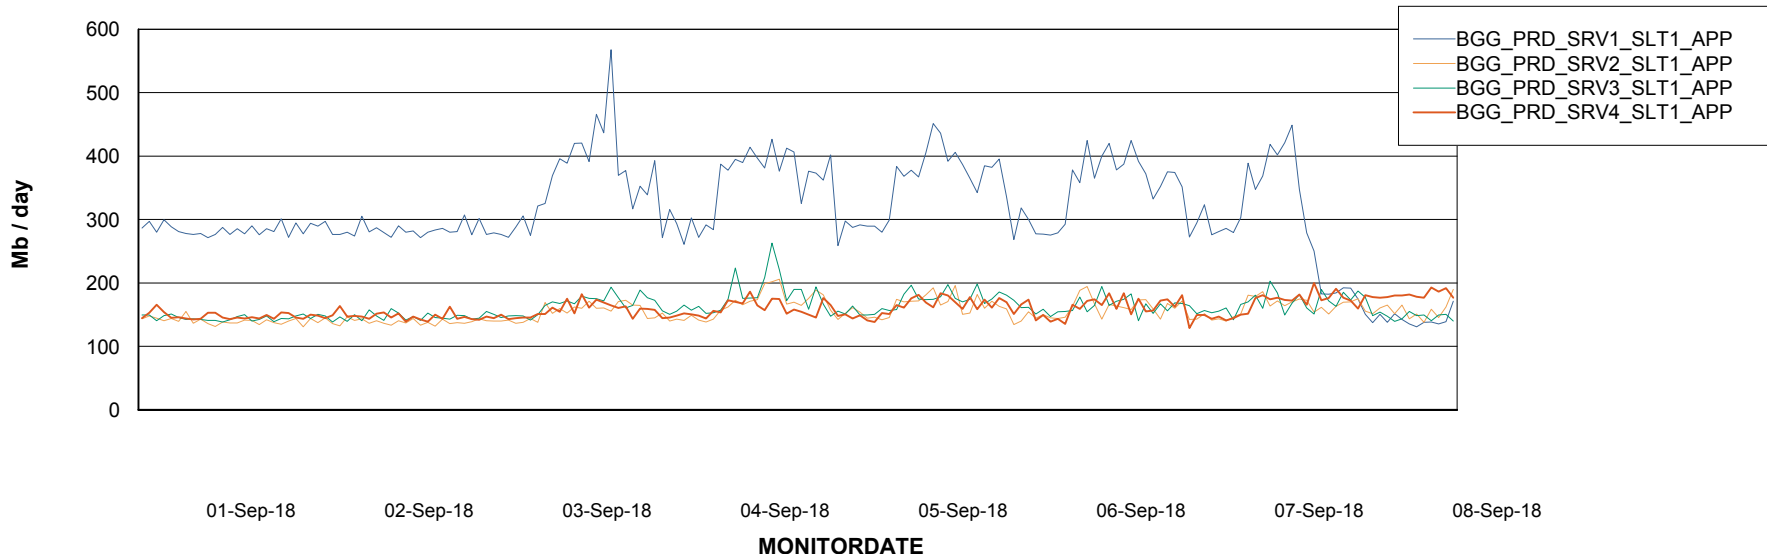

ABSSolute Application Server Services

Avg memory used per ABS Server Service