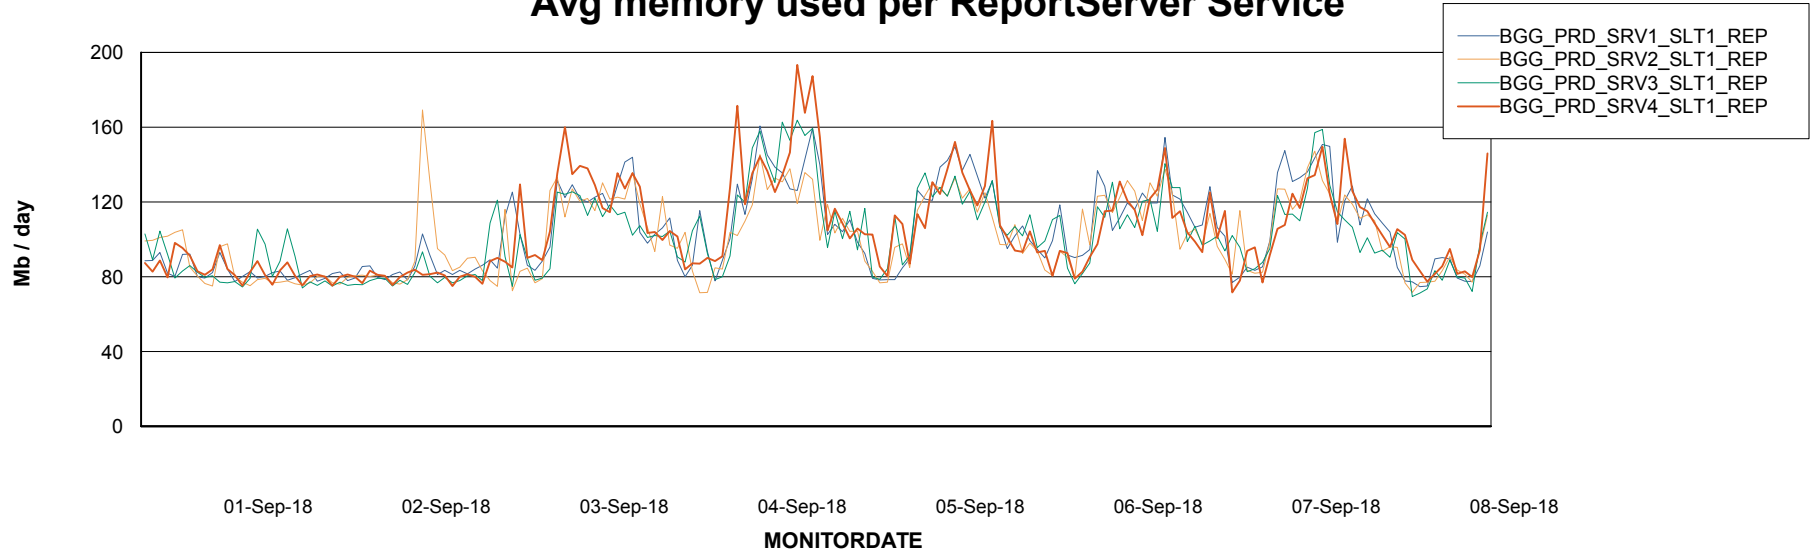

ABSSolute Application ReportServer Services

Avg memory used per ReportServer Service