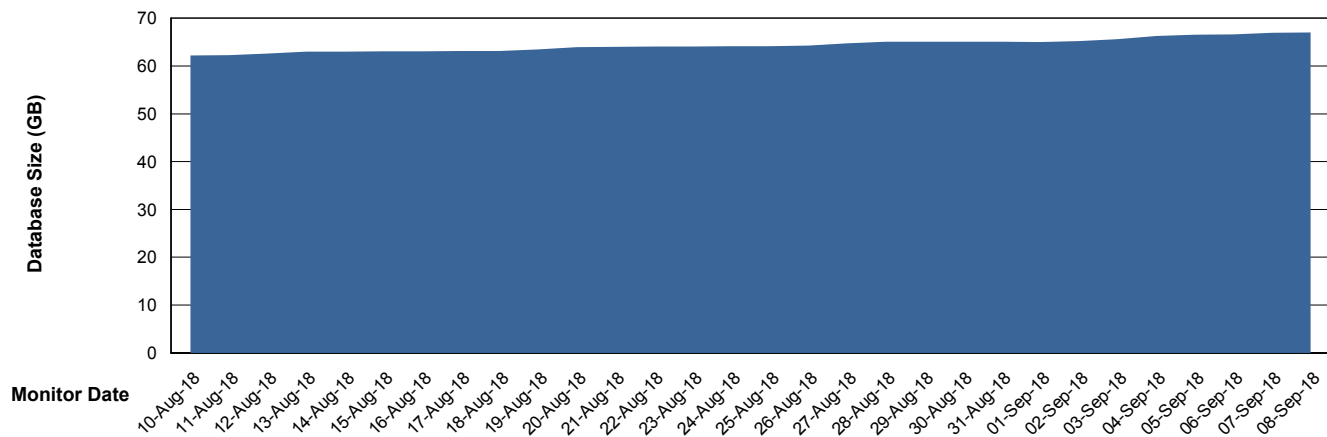

DATABASE SIZE BGGDB_Production

Database growth over last month