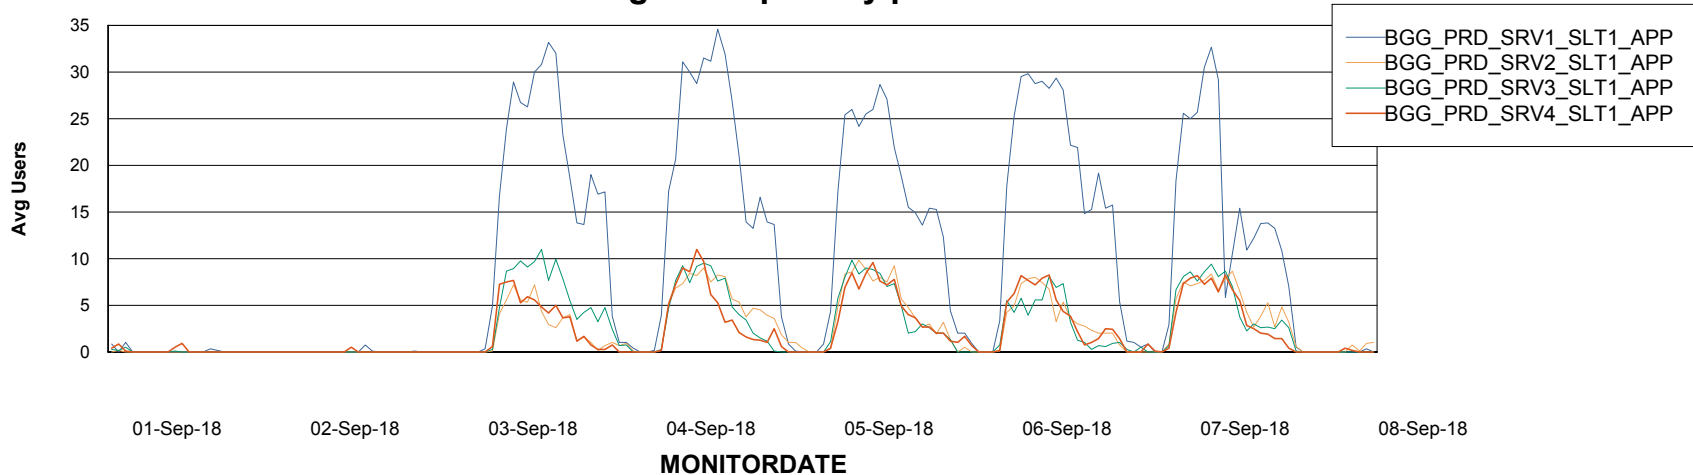

Avg users per day per ABS server