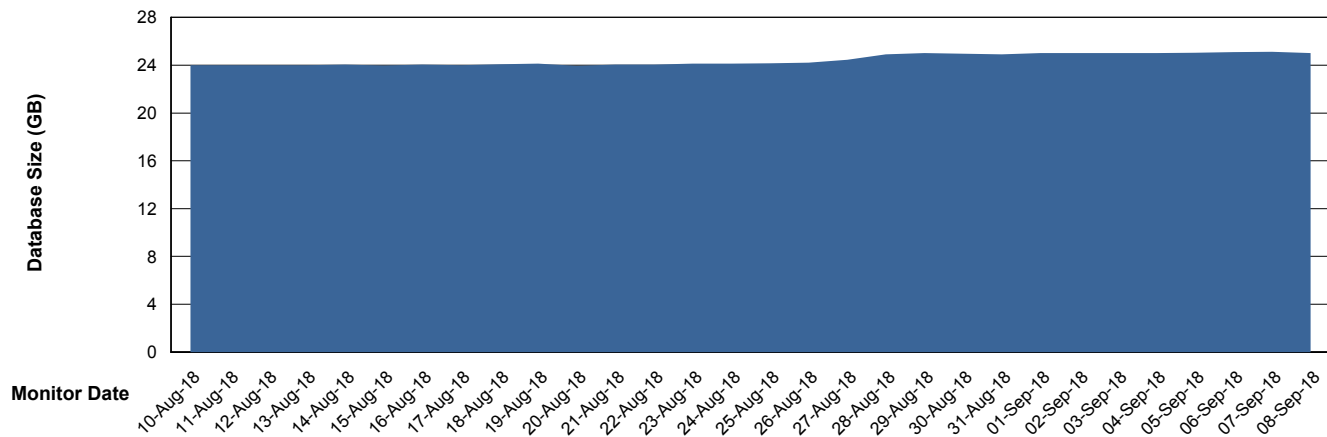

DATABASE SIZE BGGDB_BI

Database growth over last month