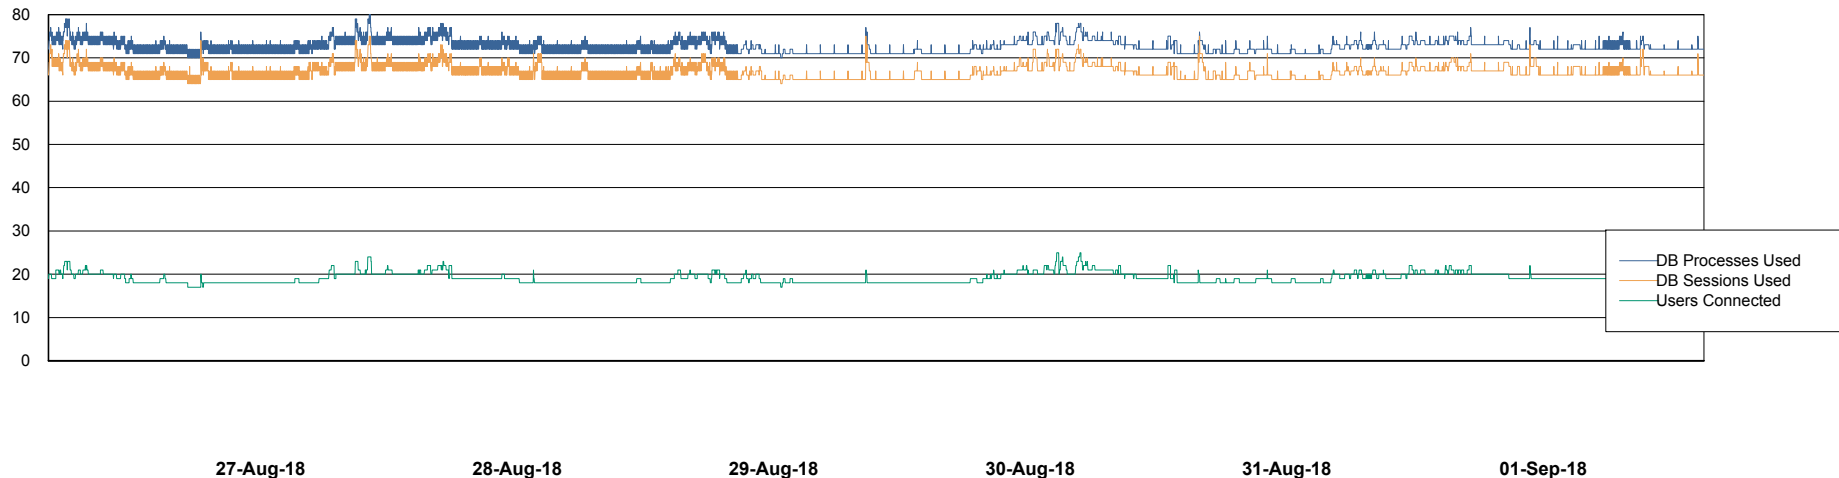

Database Performance WBLDB_Production