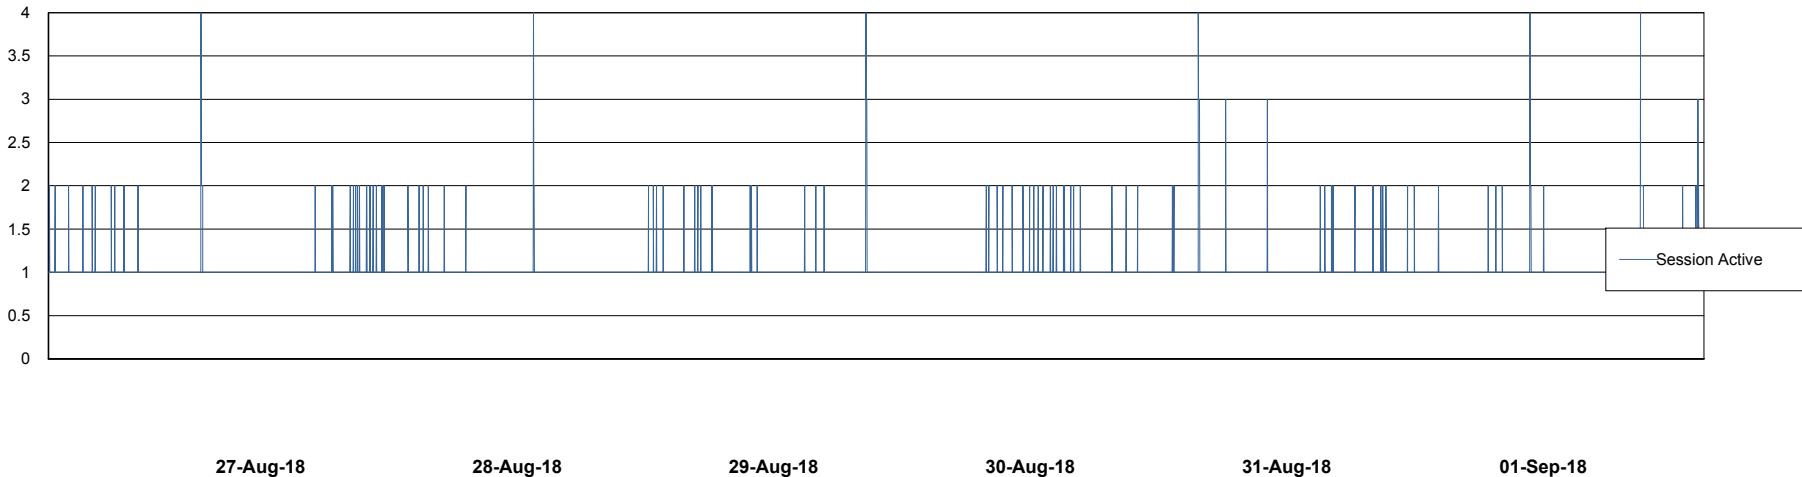

Database Performance WBLDB_Production