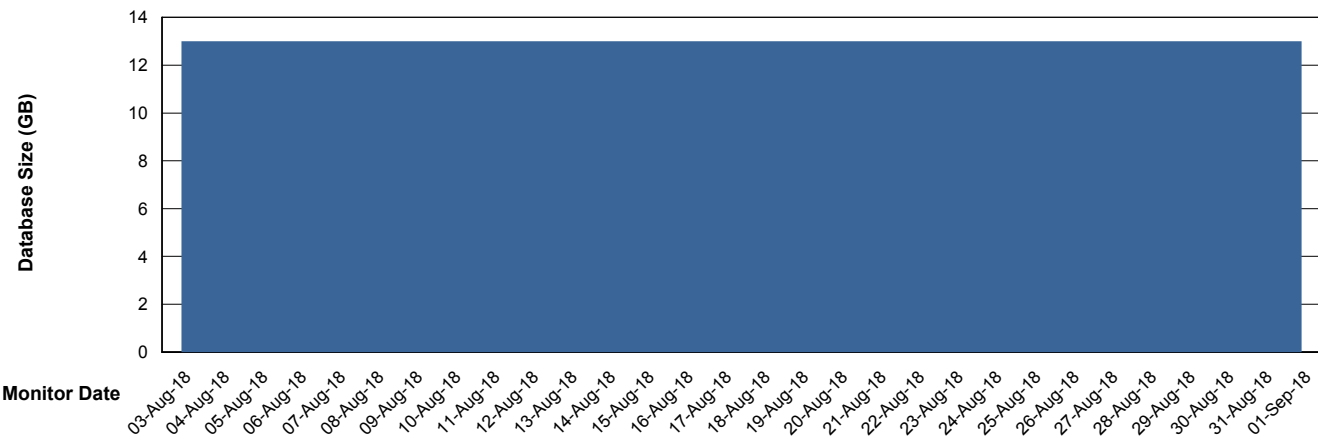

Database growth over last month

Database Tablespace WBLDB_Production

Date	Tablespace Name	Filesize (Gb)	Usedsize (Gb)	Percentage free
01-Sep-18	ABSDATA	6	5	17
	INDX	8	6	25
31-Aug-18	ABSDATA	6	5	17
	INDX	8	6	25
30-Aug-18	ABSDATA	6	5	17
	INDX	8	6	25
29-Aug-18	ABSDATA	6	5	17
	INDX	8	6	25
28-Aug-18	ABSDATA	6	5	17
	INDX	8	6	25
27-Aug-18	ABSDATA	6	5	17
	INDX	8	6	25
26-Aug-18	ABSDATA	6	5	17
	INDX	8	6	25