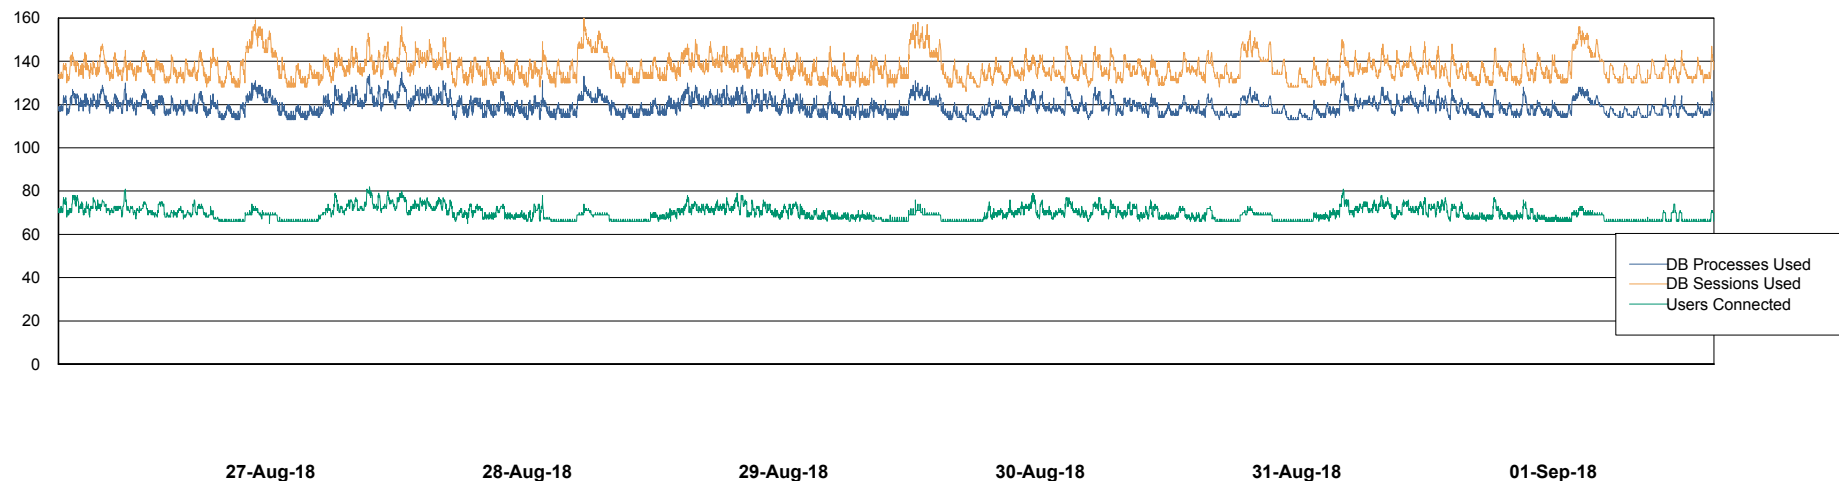

Database Performance VOSDB_Production