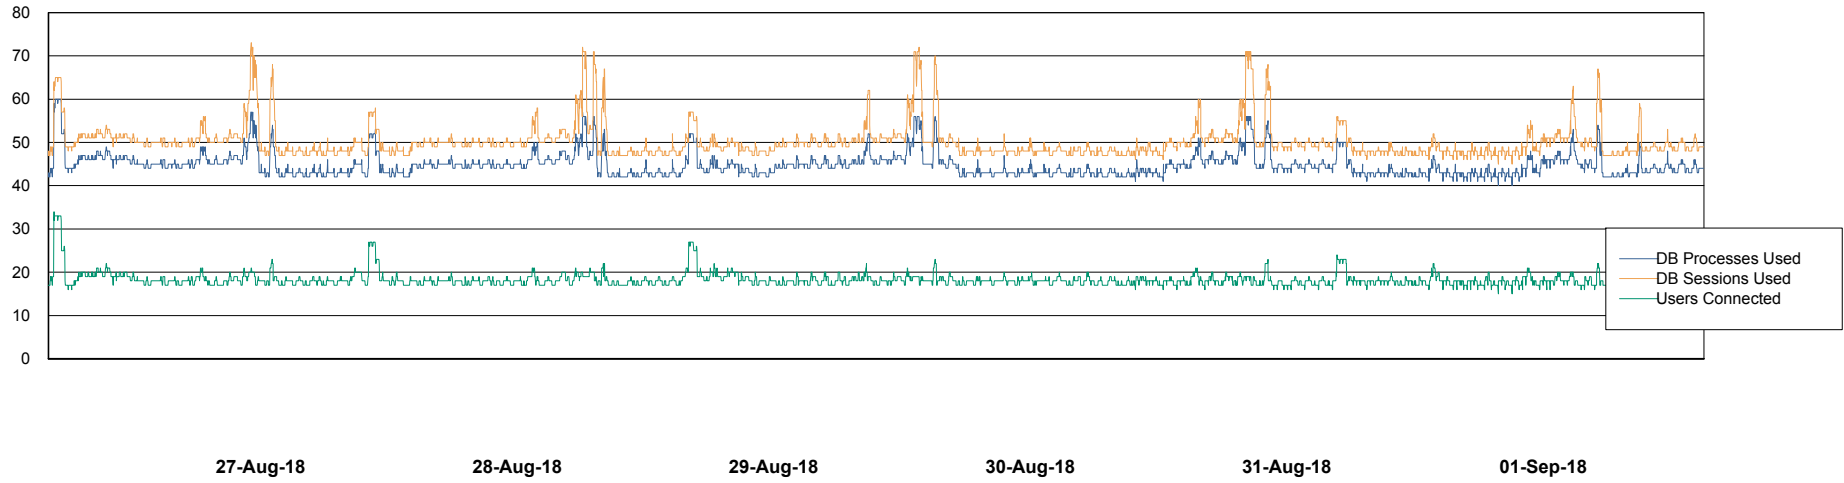

Database Performance VOSBIDB_Production