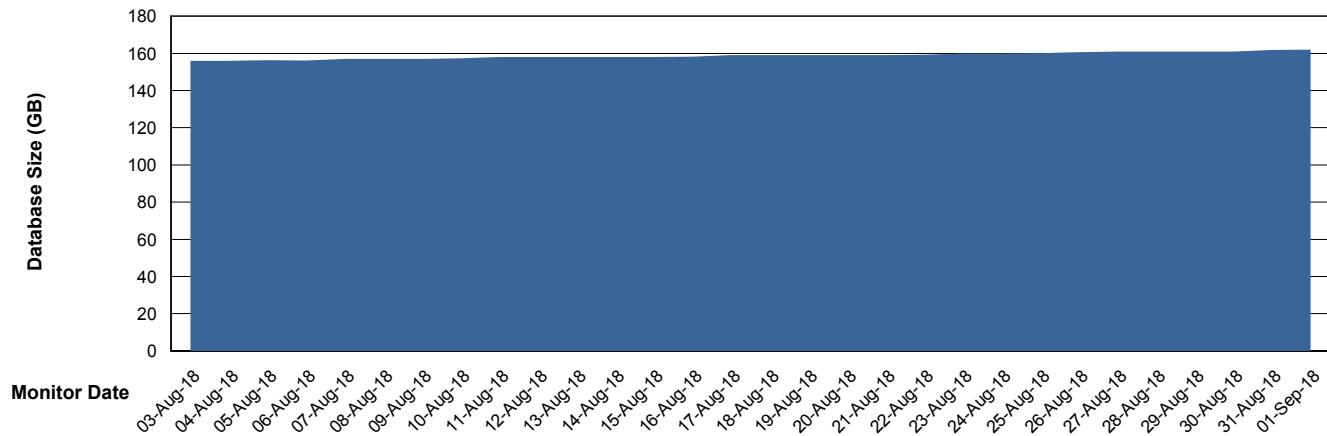

DATABASE SIZE VOSDB_Production

Database growth over last month