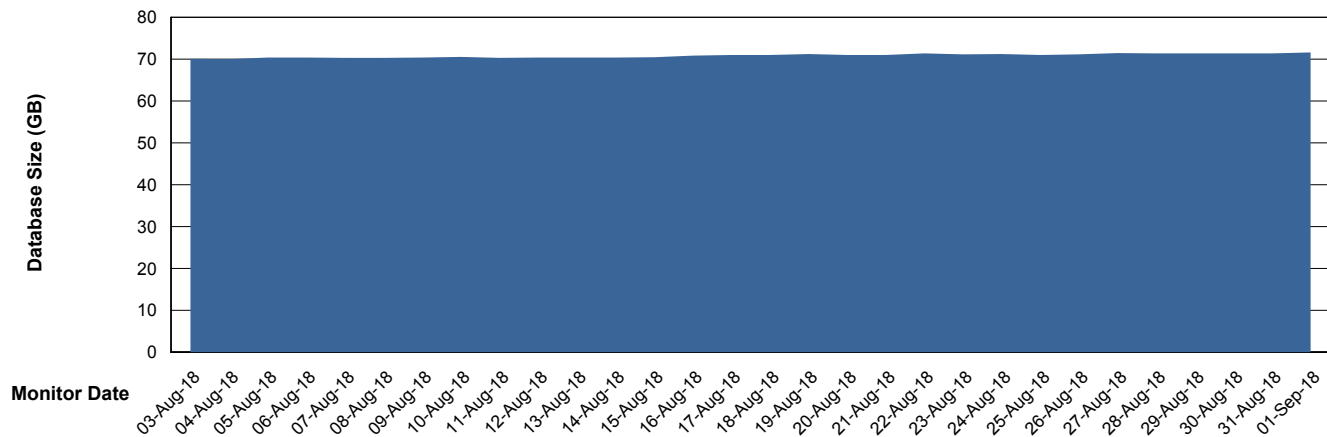

DATABASE SIZE VOSBIDB_Production

Database growth over last month