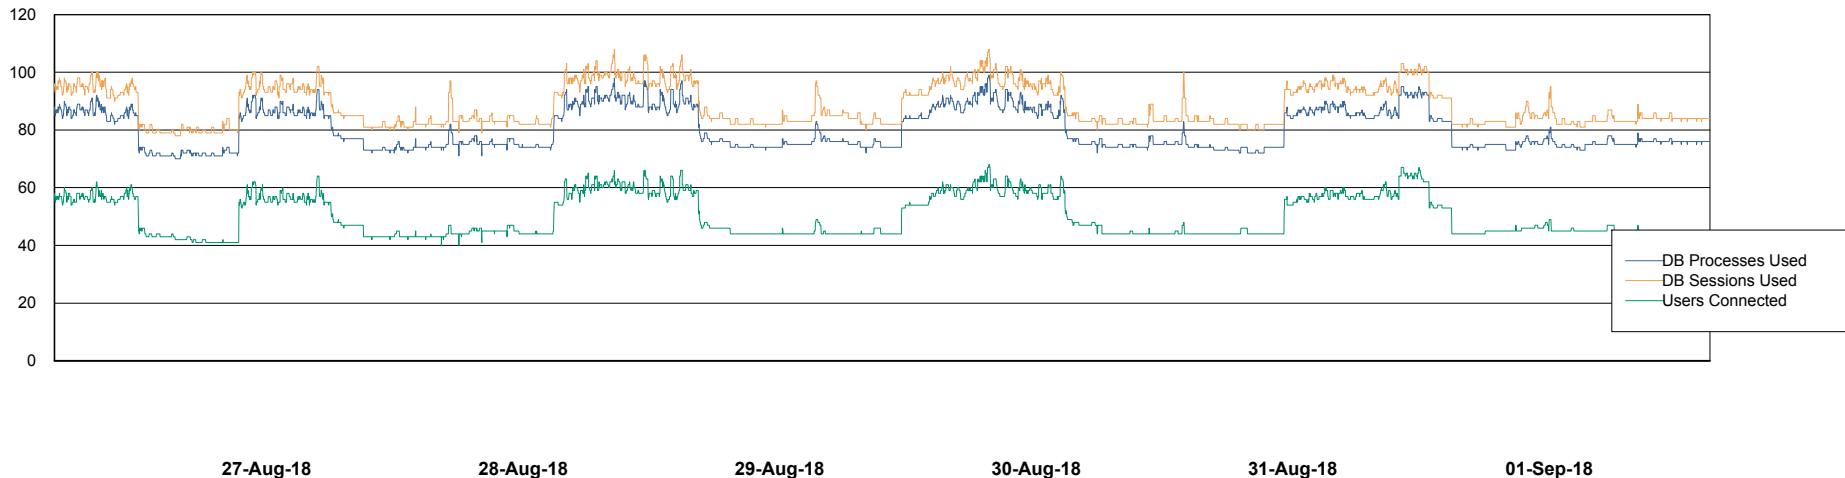

Harddisk Usage VEN_PRD_ORACLE2

	Free disk space on c: (%)	Free disk space on d: (%)	Free disk space on e: (%)
01-Sep-18	40	43	38
31-Aug-18	40	43	39
30-Aug-18	40	43	39
29-Aug-18	40	43	39
28-Aug-18	40	43	39
27-Aug-18	40	43	39
26-Aug-18	40	43	39

Weekly SLA Customer Report

Customer VEN_Production
Database ID 35

Database Performance VENDB_Production

Weekly SLA Customer Report

Customer VEN_Production
Database ID 35

Database Performance VENDB_Standby

Weekly SLA Customer Report