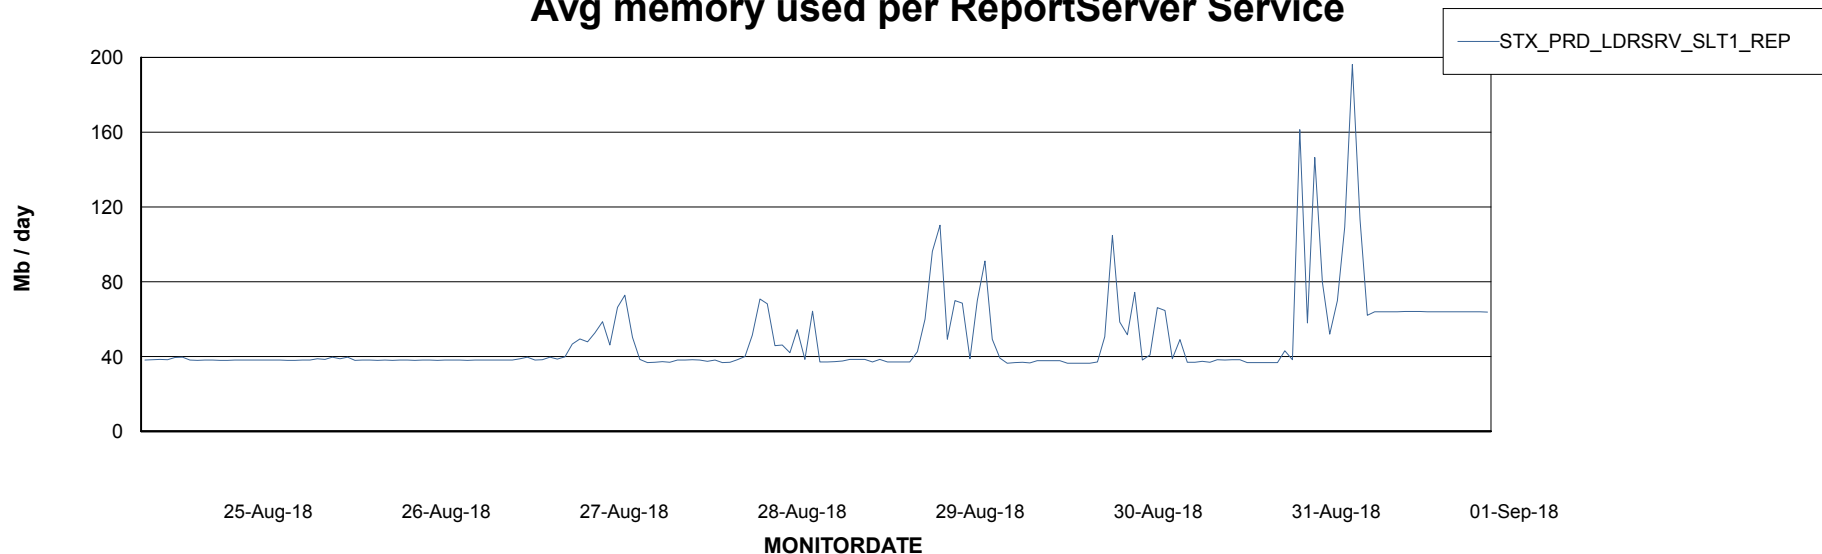

ABSSolute Application ReportServer Services

Avg memory used per ReportServer Service