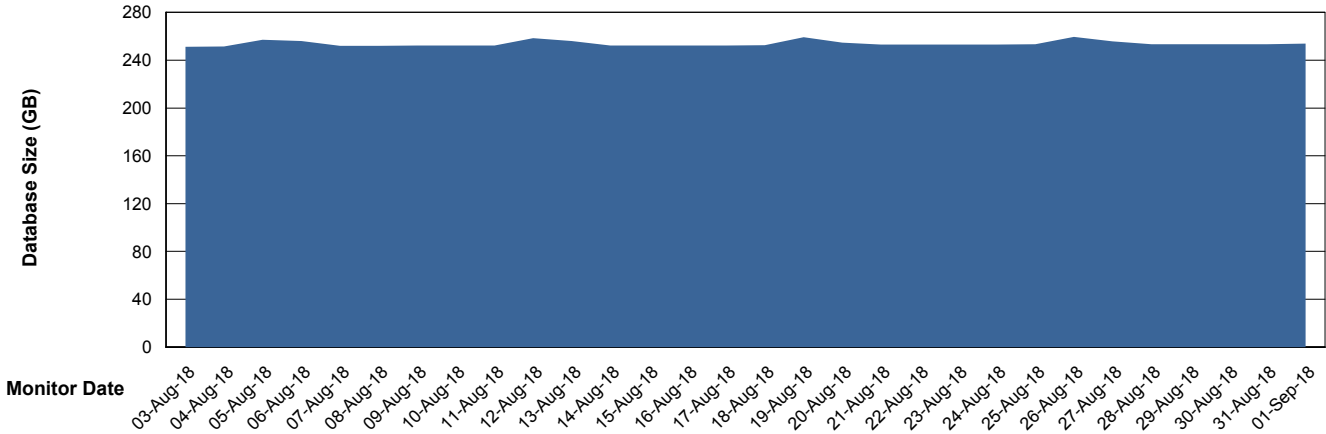

Weekly SLA Customer Report

Customer STK_Production
Database ID 82

Database Performance STKDB_ABS1 Production Database

Weekly SLA Customer Report

Customer STK_Production
Database ID 82

Database Performance STKDB_ABS1SB Standby Database

Weekly SLA Customer Report

Customer STK_Production
 Database ID 82

DATABASE SIZE STKDB_ABS1 Production Database

Database growth over last month

Database Tablespace STKDB_ABS1 Production Database

Date	Tablespace Name	Filesize (Gb)	Usedsize (Gb)	Percentage free
01-Sep-18	ABSDATA	179	130	27
	INDX	140	119	15
31-Aug-18	ABSDATA	179	130	27
	INDX	140	119	15
30-Aug-18	ABSDATA	179	130	27
	INDX	140	119	15
29-Aug-18	ABSDATA	179	130	27
	INDX	140	119	15
28-Aug-18	ABSDATA	179	130	27
	INDX	140	119	15
27-Aug-18	ABSDATA	179	130	27
	INDX	140	119	15
26-Aug-18	ABSDATA	179	130	27
	INDX	140	119	15