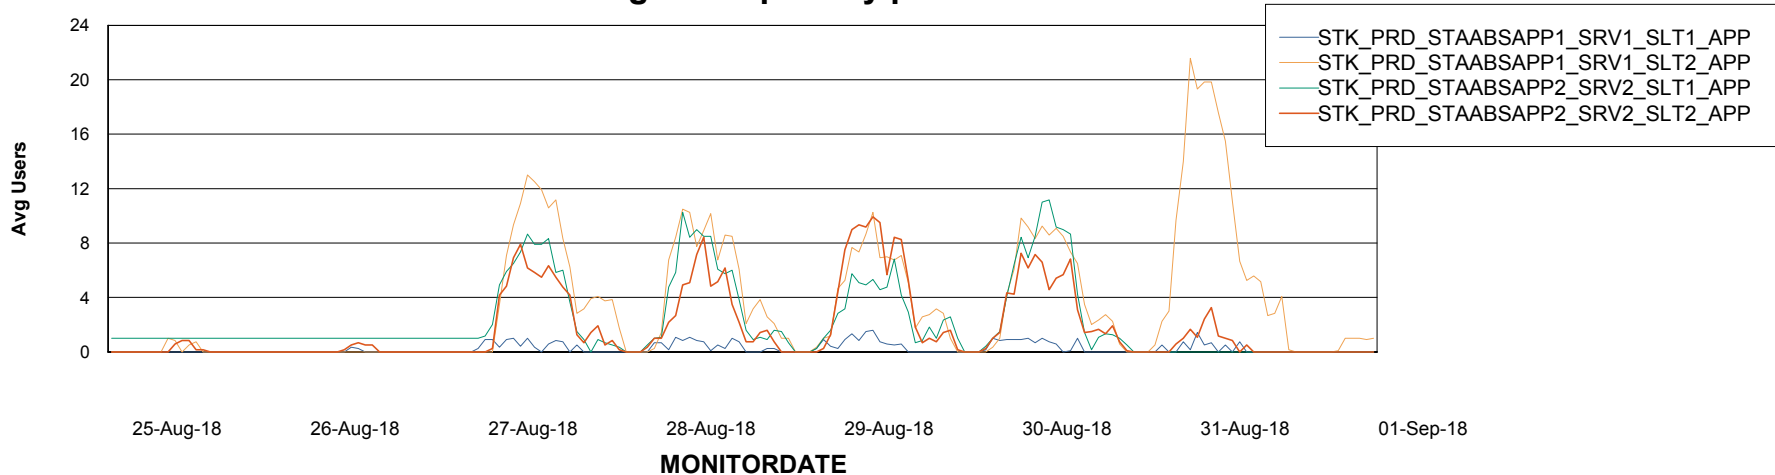

Weekly SLA Customer Report

Customer STK_Production
Database ID 82

ABSSolute Application Server Services

Avg memory used per ABS Server Service

Avg users per day per ABS server

Weekly SLA Customer Report

Customer STK_Production
Database ID 82