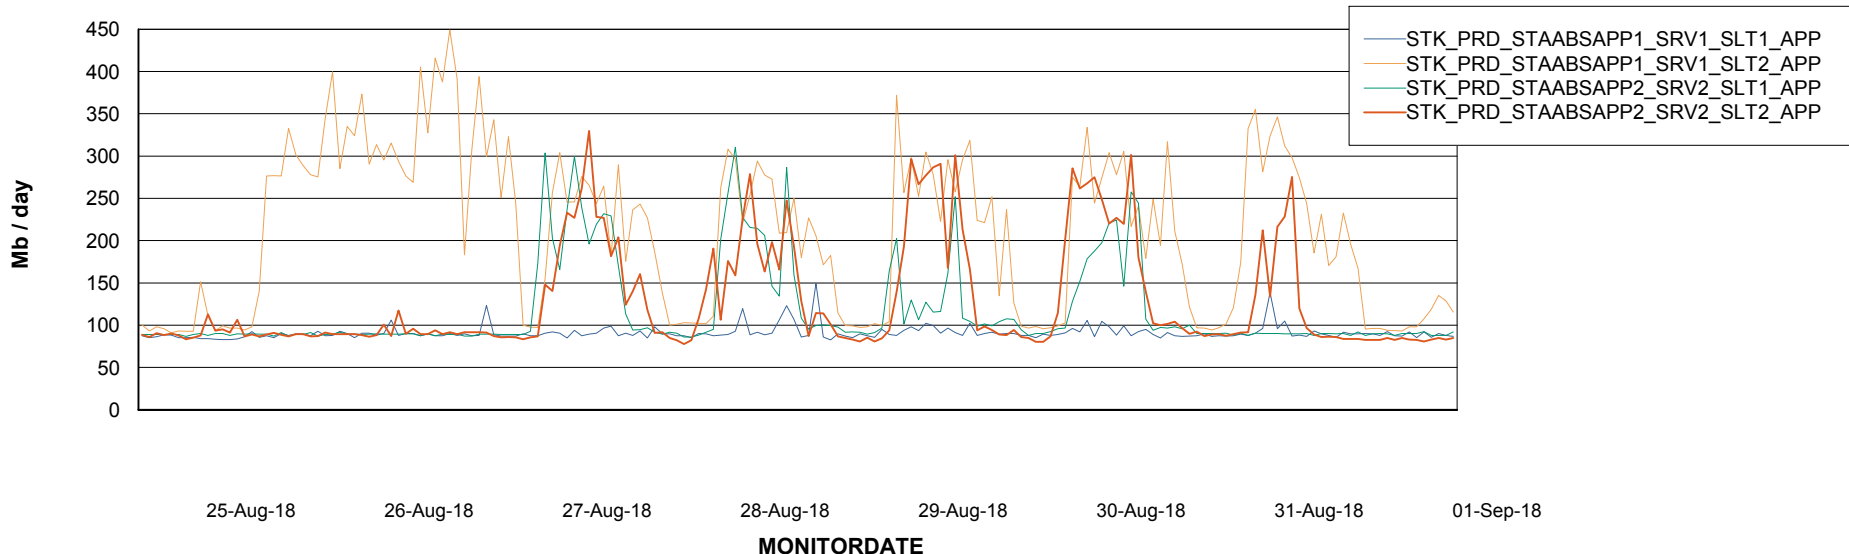

ABSSolute Application Server Services

Avg memory used per ABS Server Service