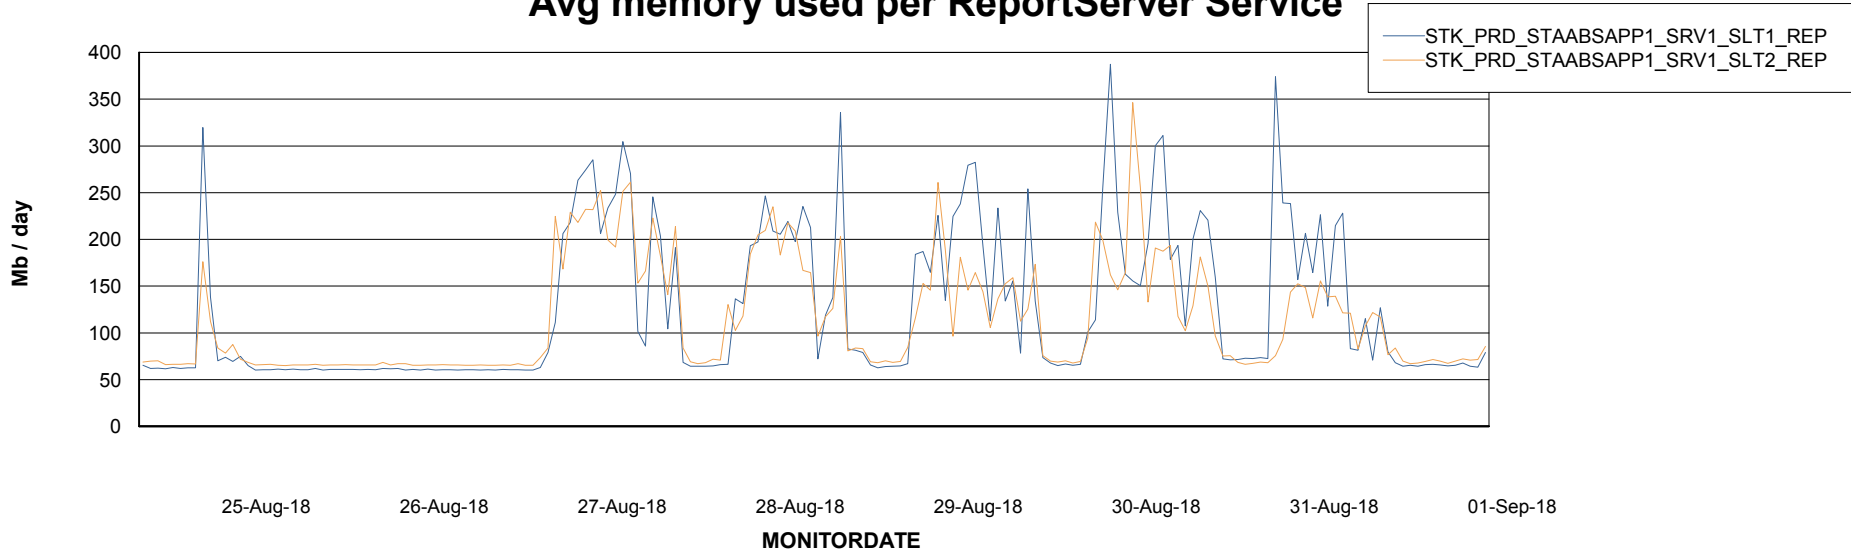

ABSSolute Application ReportServer Services

Avg memory used per ReportServer Service