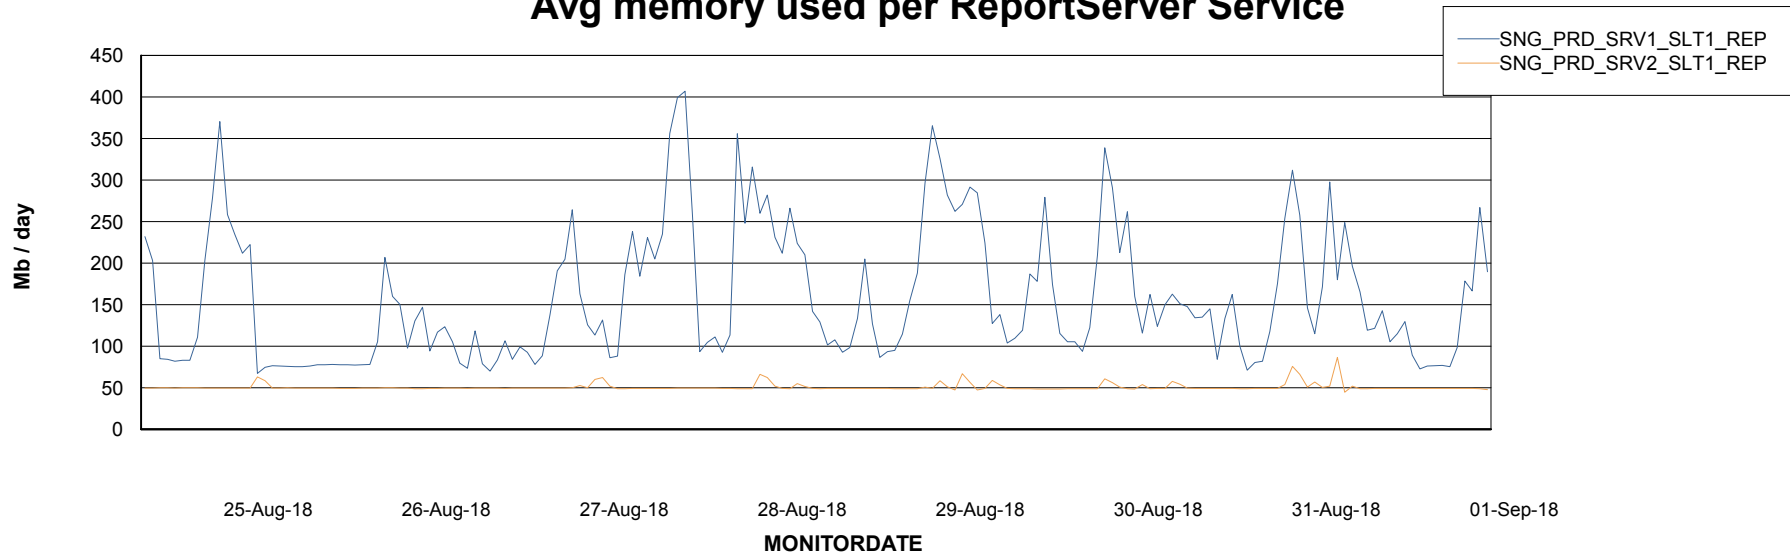

ABSSolute Application ReportServer Services

Avg memory used per ReportServer Service