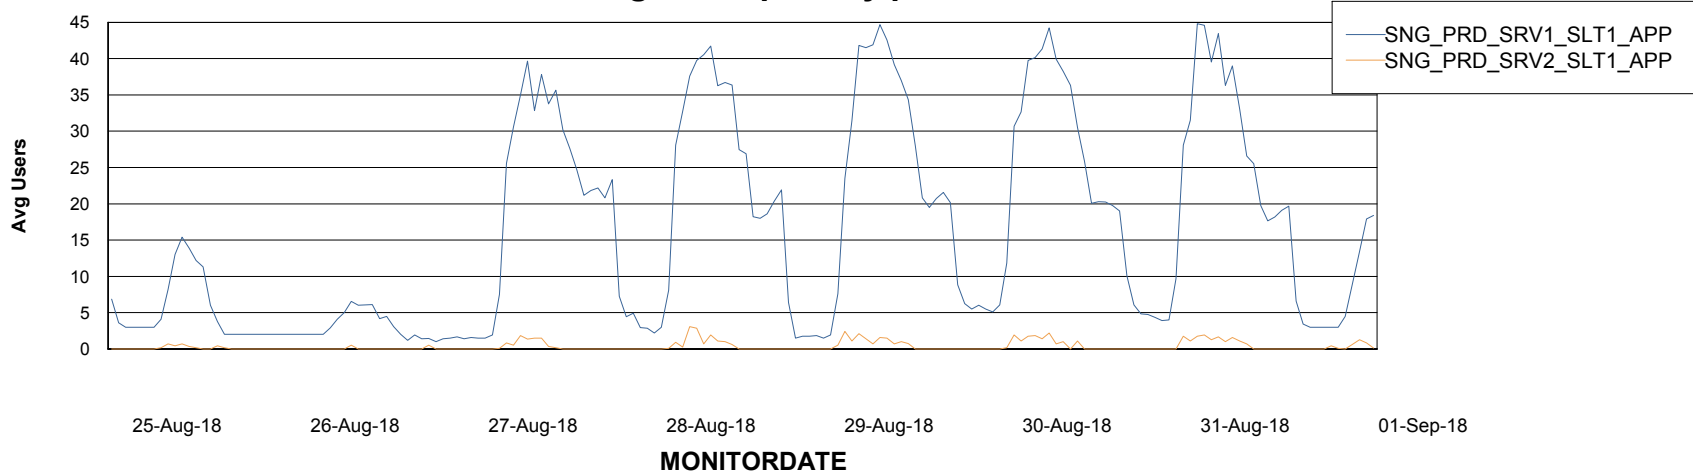

Database Tablespace SNGDB_Production

Date	Tablespace Name	Filesize (Gb)	Usedsize (Gb)	Percentage free
01-Sep-18	ABSDATA	18	15	17
	INDX	54	47	13
31-Aug-18	ABSDATA	18	15	17
	INDX	54	47	13
30-Aug-18	ABSDATA	18	15	17
	INDX	54	47	13
29-Aug-18	ABSDATA	18	15	17
	INDX	54	47	13
28-Aug-18	ABSDATA	18	15	17
	INDX	54	47	13
27-Aug-18	ABSDATA	18	15	17
	INDX	54	47	13
26-Aug-18	ABSDATA	18	15	17
	INDX	54	46	15

Weekly SLA Customer Report

Customer SNG_Production
Database ID 70

ABSSolute Application Server Services

Avg memory used per ABS Server Service

Avg users per day per ABS server

Weekly SLA Customer Report

Customer SNG_Production
Database ID 70