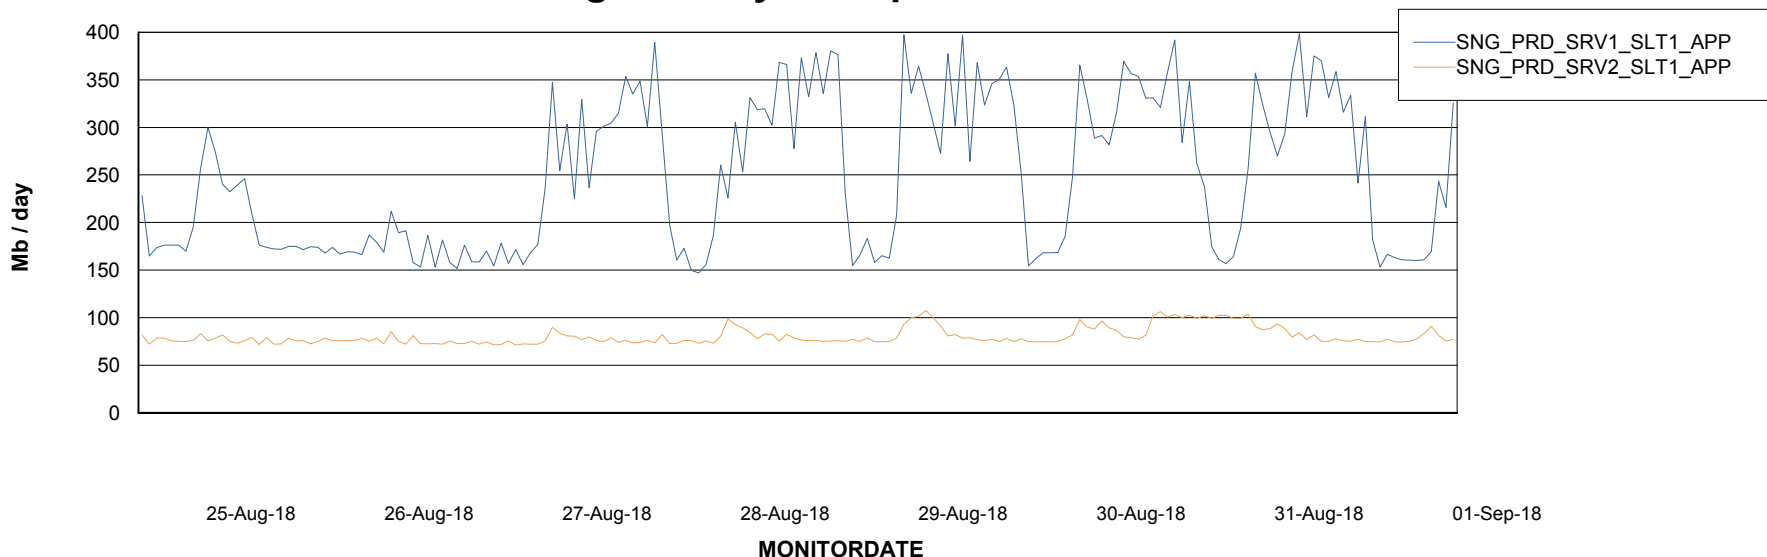

ABSSolute Application Server Services

Avg memory used per ABS Server Service