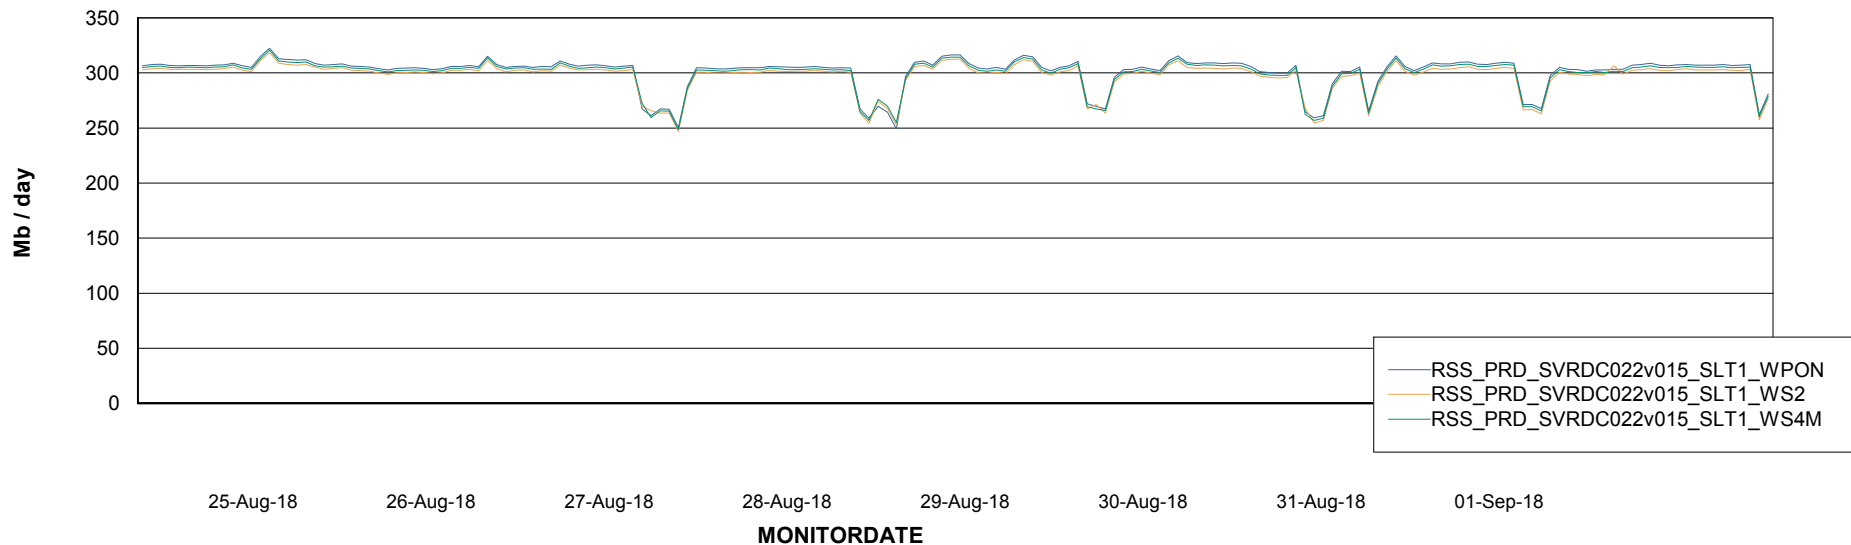

ABSSolute Web Component Services

Avg memory used per ABS Web component