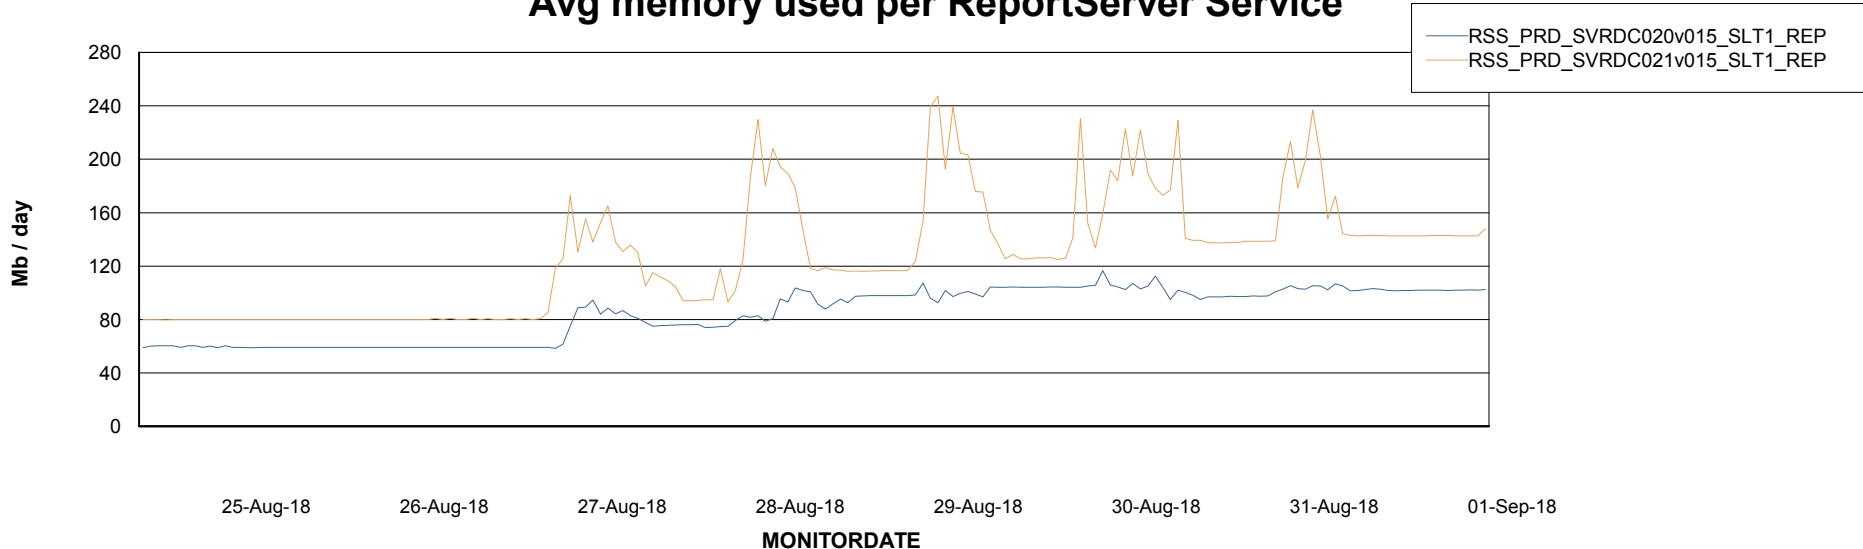

ABSSolute Application ReportServer Services

Avg memory used per ReportServer Service