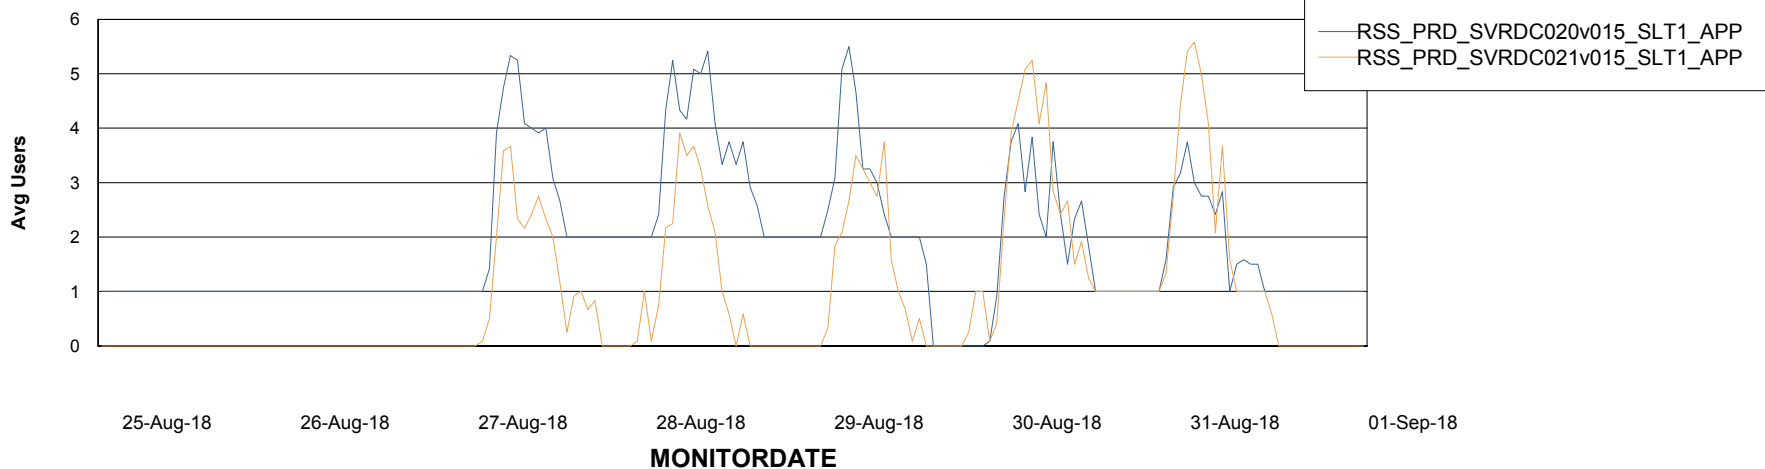

Avg users per day per ABS server