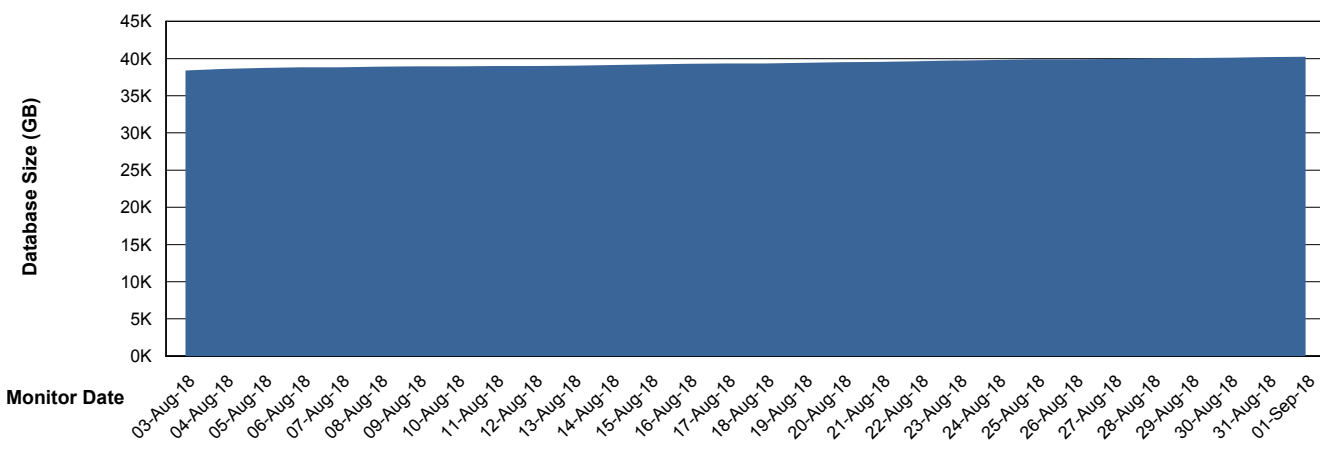

## Database Performance RSSDB\_Standby

# Weekly SLA Customer Report

Customer RSS Production  
 Database ID 52

**DATABASE SIZE** RSSDB\_Production

**Database growth over last month**

**Database Tablespace** RSSDB\_Production

Date	Tablespace Name	Filesize (Gb)	Usedsize (Gb)	Percentage free
01-Sep-18	ABSDATA	20,000	16,872	16
	INDX	27,000	22,042	18
31-Aug-18	ABSDATA	20,000	16,872	16
	INDX	27,000	22,026	18
30-Aug-18	ABSDATA	20,000	16,856	16
	INDX	27,000	21,952	19
29-Aug-18	ABSDATA	20,000	16,854	16
	INDX	27,000	21,921	19
28-Aug-18	ABSDATA	20,000	16,844	16
	INDX	27,000	21,876	19
27-Aug-18	ABSDATA	20,000	16,769	16
	INDX	27,000	21,863	19
26-Aug-18	ABSDATA	20,000	16,767	16
	INDX	27,000	21,806	19