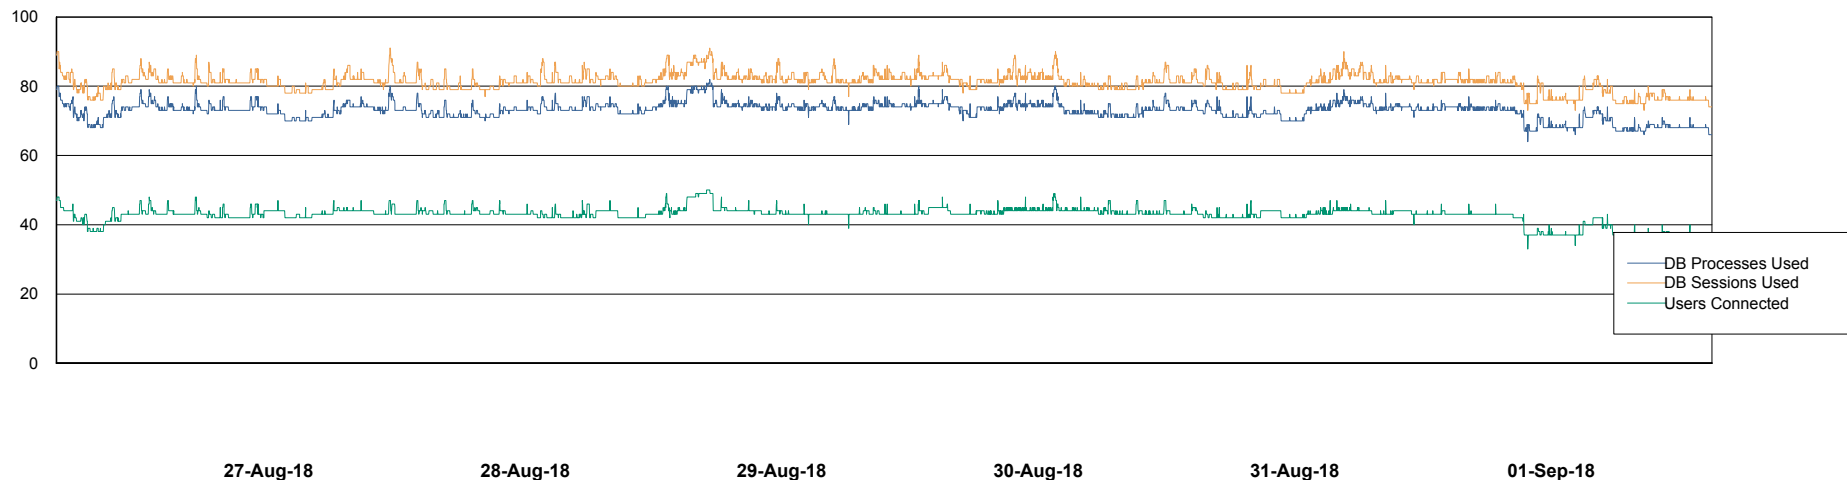

Database Performance RSSDB_Production