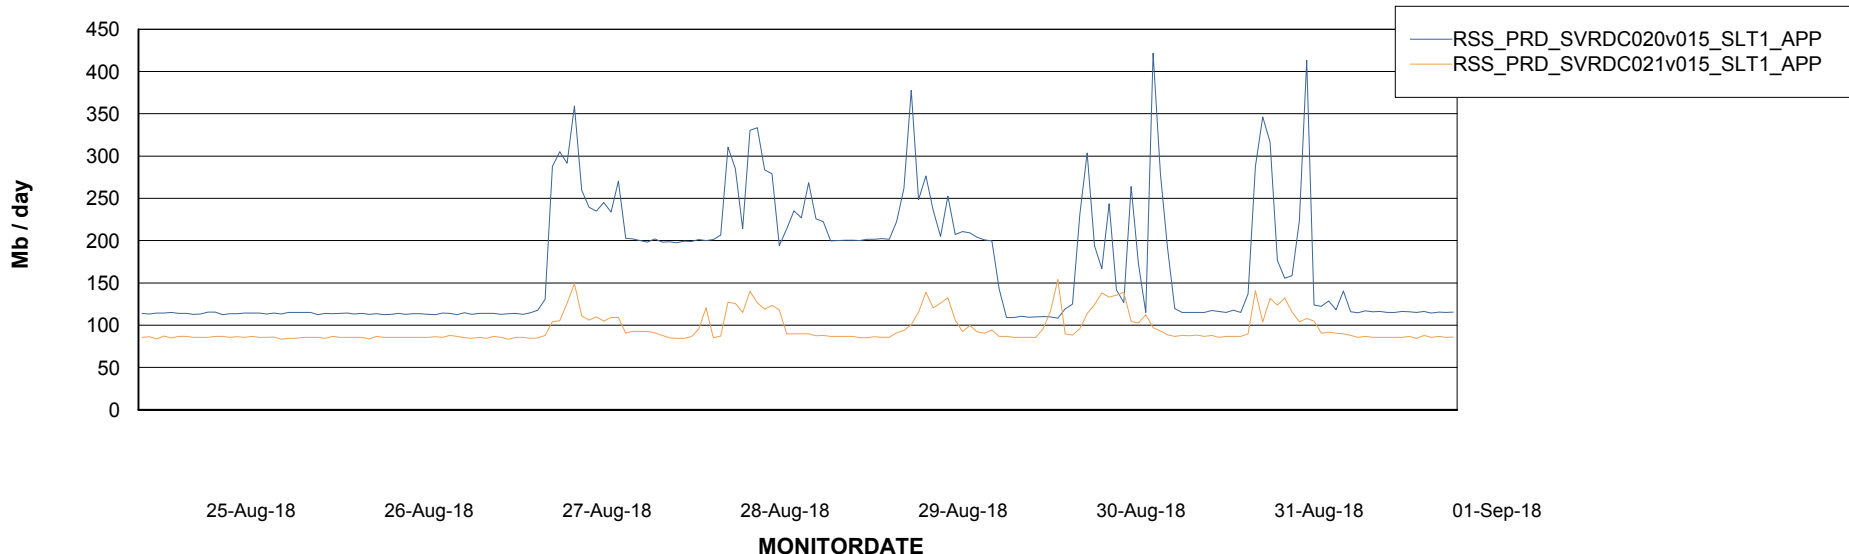

ABSSolute Application Server Services

Avg memory used per ABS Server Service