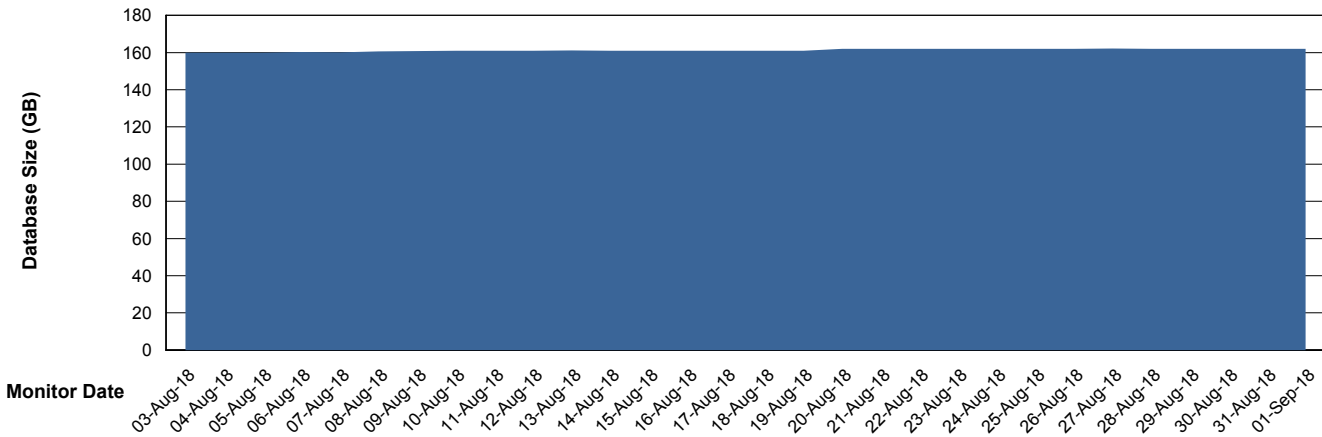

DATABASE SIZE PHSDB_Production

Database growth over last month

Database Tablespace PHSDB_Production

Date	Tablespace Name	Filesize (Gb)	Usedsize (Gb)	Percentage free
01-Sep-18	ABSDATA	181	154	15
	INDX	8	5	38
31-Aug-18	ABSDATA	181	154	15
	INDX	8	5	38
30-Aug-18	ABSDATA	181	154	15
	INDX	8	5	38
29-Aug-18	ABSDATA	181	154	15
	INDX	8	5	38
28-Aug-18	ABSDATA	181	154	15
	INDX	8	5	38
27-Aug-18	ABSDATA	181	154	15
	INDX	8	5	38
26-Aug-18	ABSDATA	181	153	15
	INDX	8	5	38