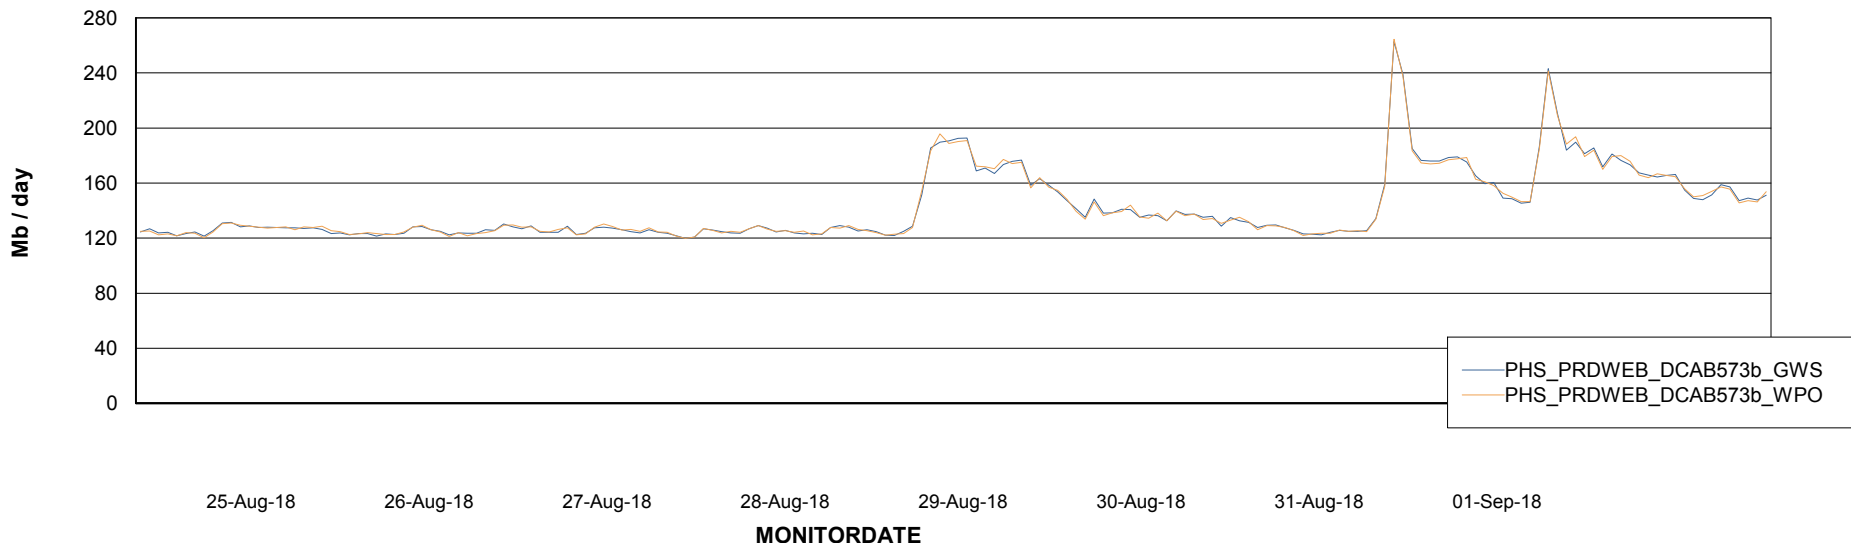

ABSSolute Web Component Services

Avg memory used per ABS Web component