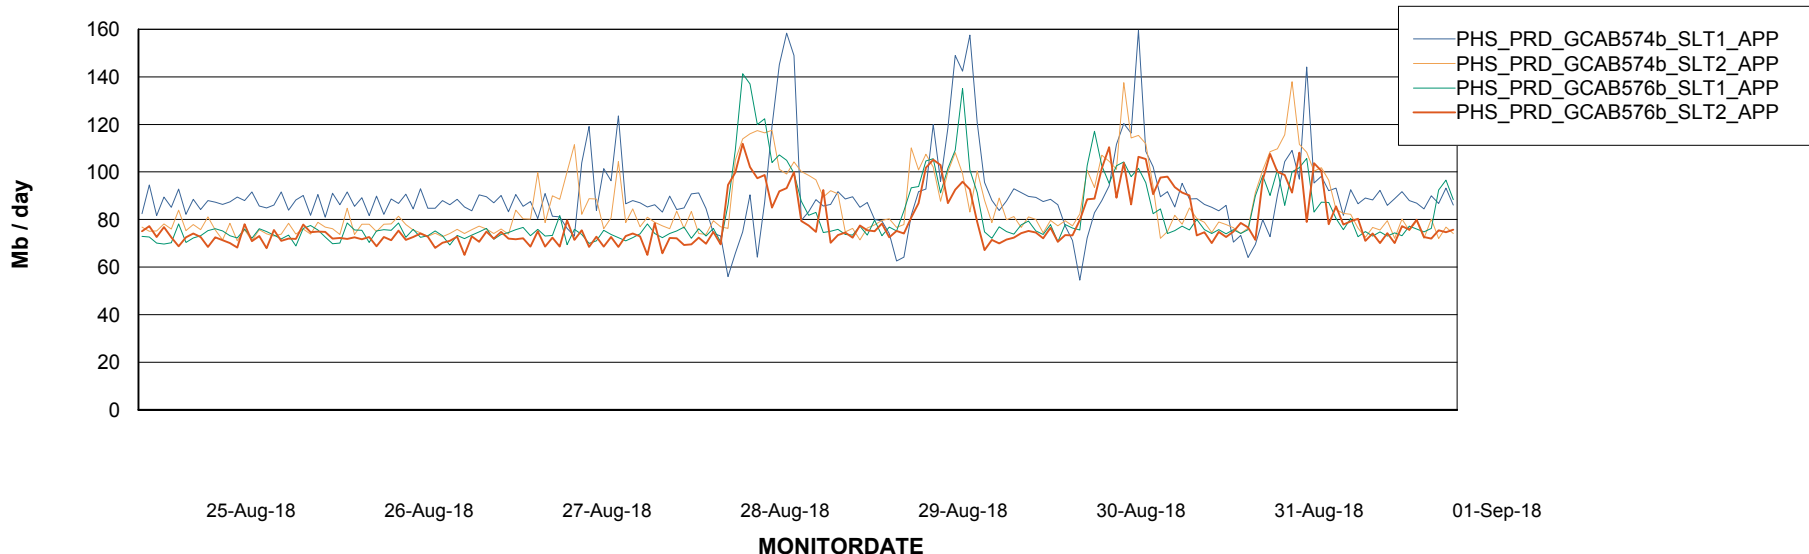

ABSSolute Application Server Services

Avg memory used per ABS Server Service