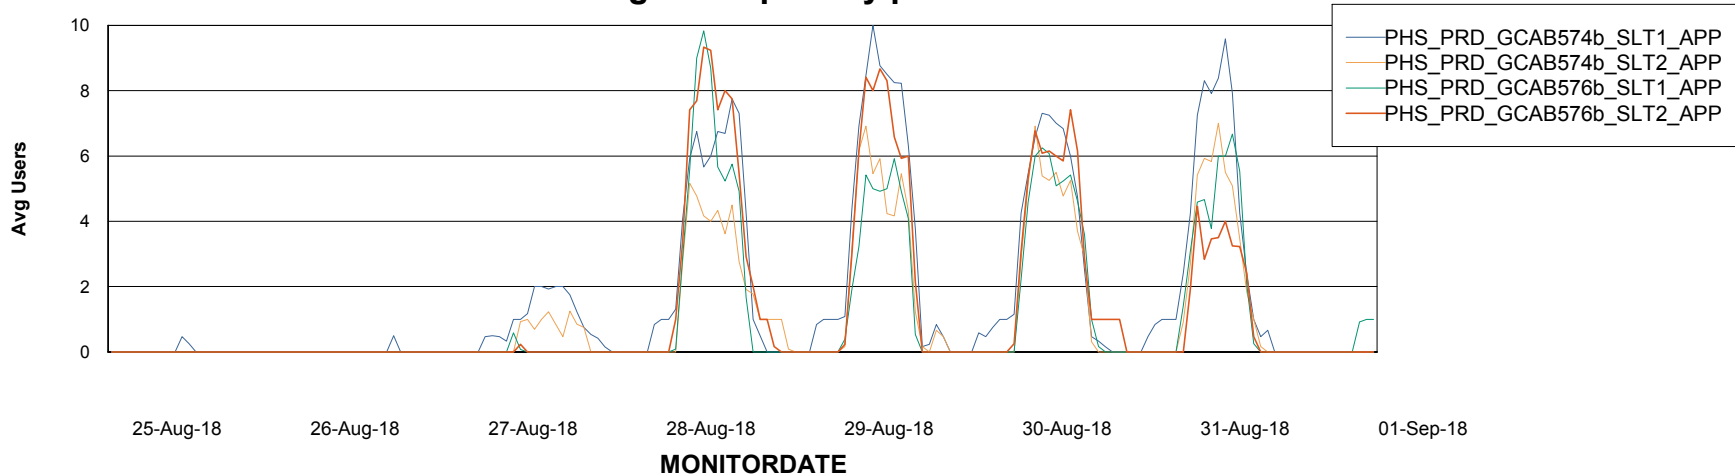

Avg users per day per ABS server