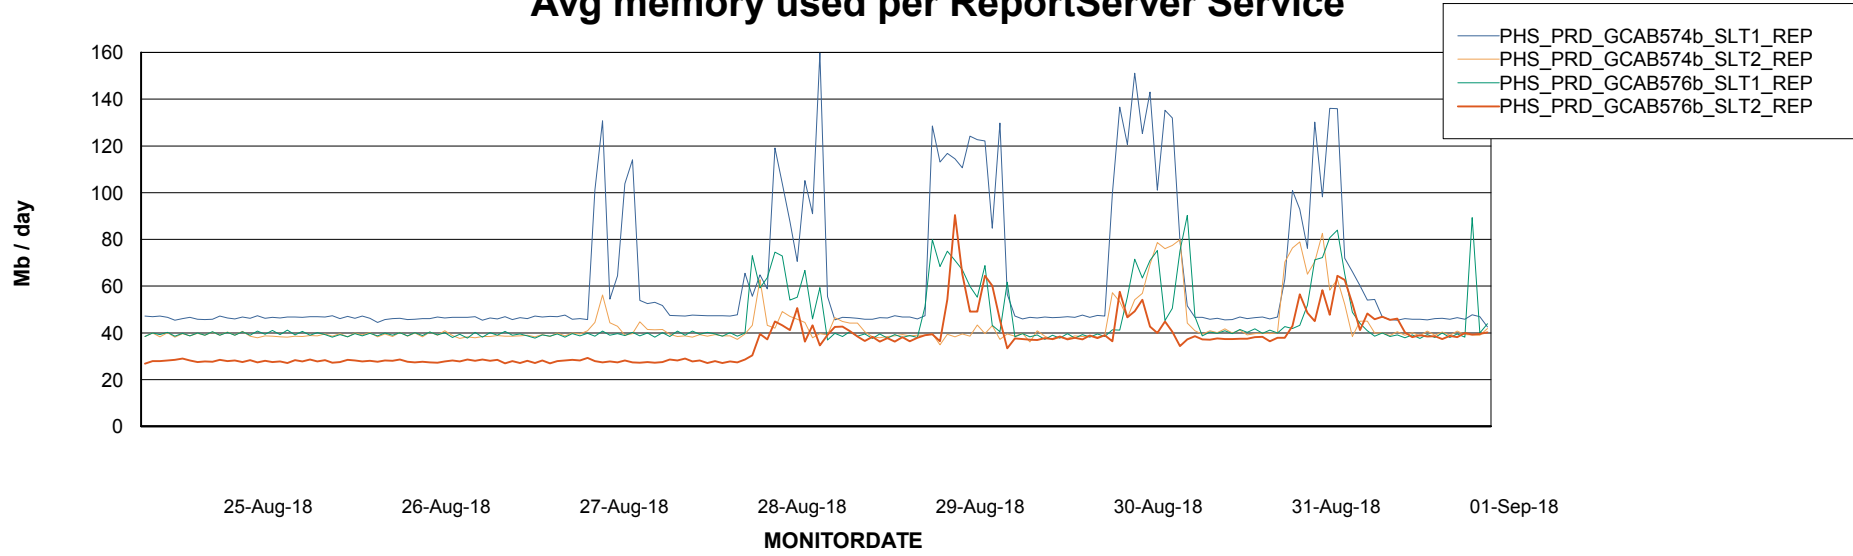

ABSSolute Application ReportServer Services

Avg memory used per ReportServer Service