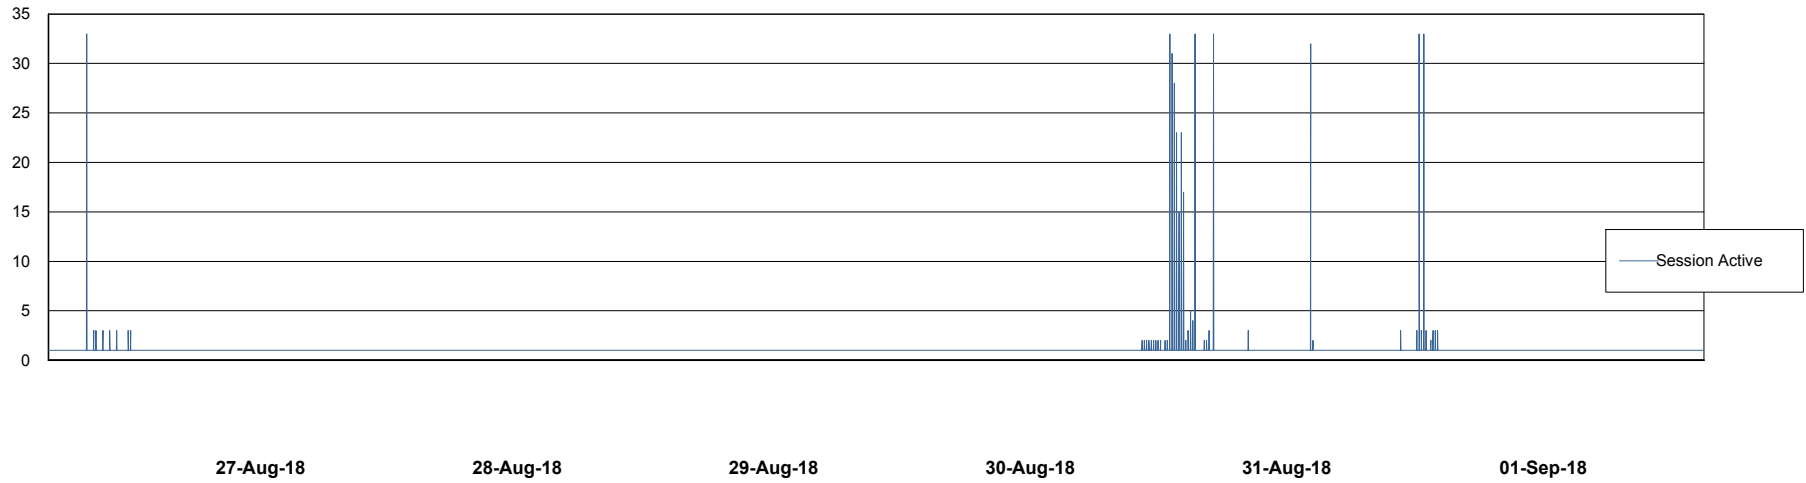

Weekly SLA Customer Report

Customer NIX_Production
Database ID 51

Database Performance NIXDB_Production

Weekly SLA Customer Report

Customer NIX_Production
Database ID 51

Database Performance NIXDB_Standby

Weekly SLA Customer Report