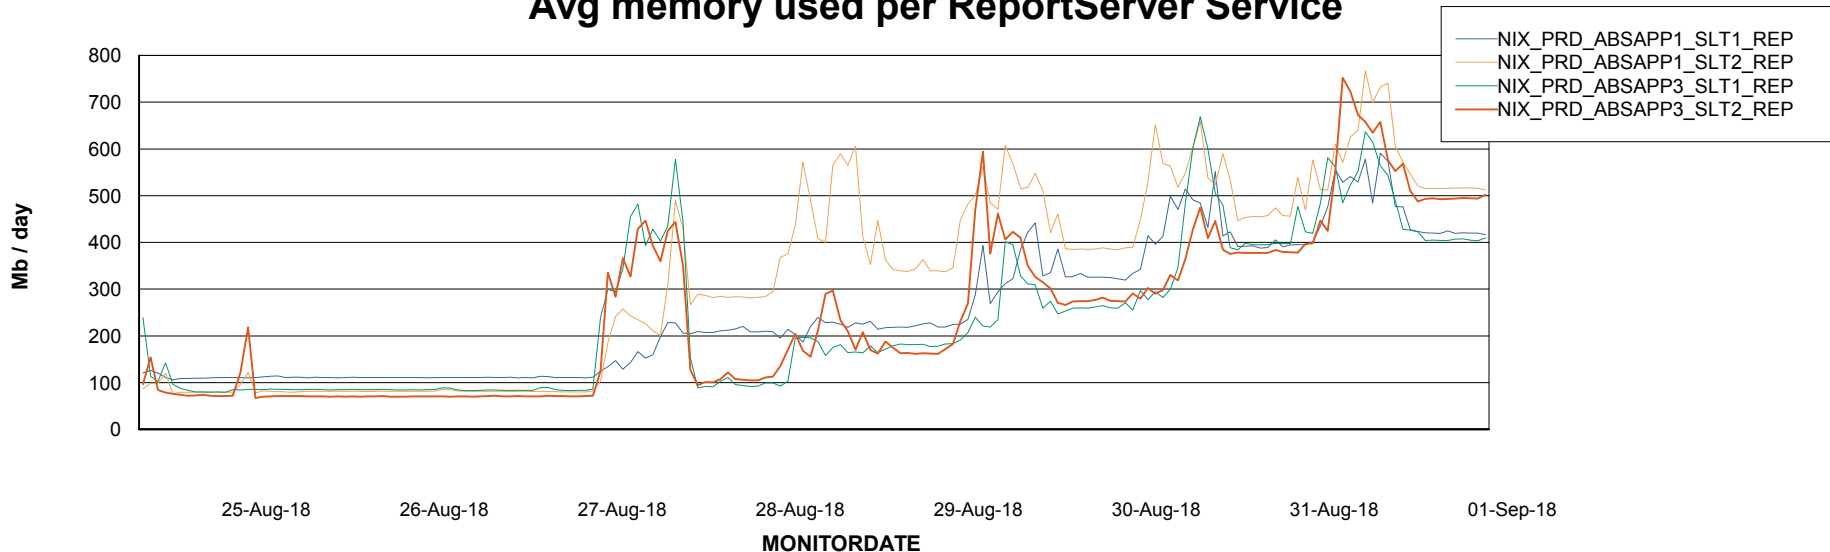

Avg memory used per ABS Server Service

Avg users per day per ABS server

Weekly SLA Customer Report

Customer NIX_Production
Database ID 51

ABSSolute Application ReportServer Services

Avg memory used per ReportServer Service