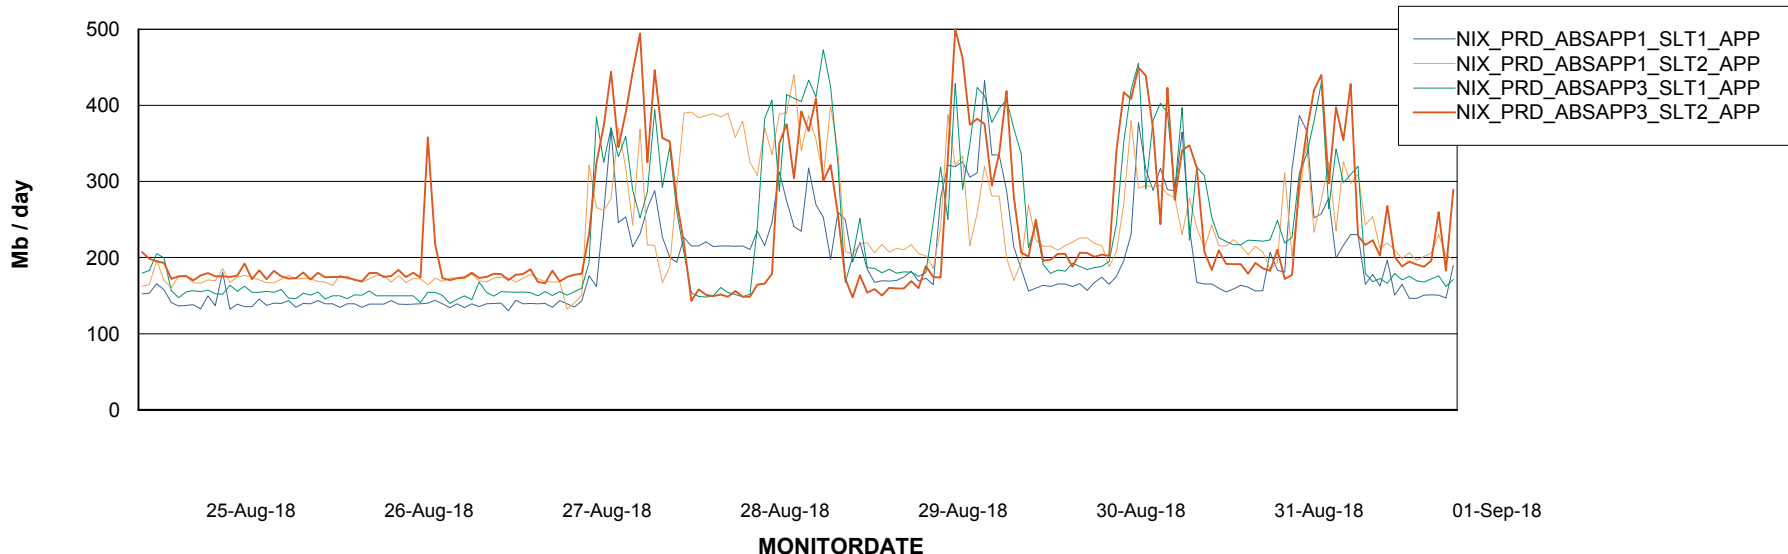

ABSSolute Application Server Services

Avg memory used per ABS Server Service