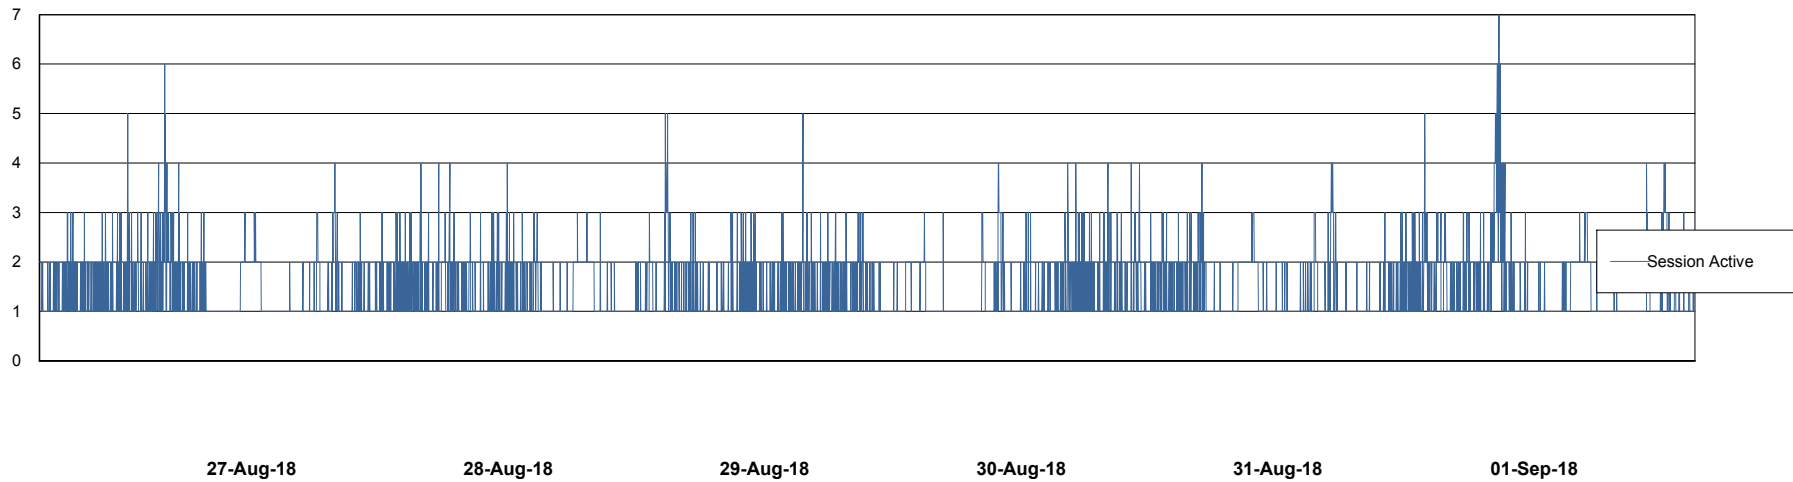

Database Performance NIXDB_Production