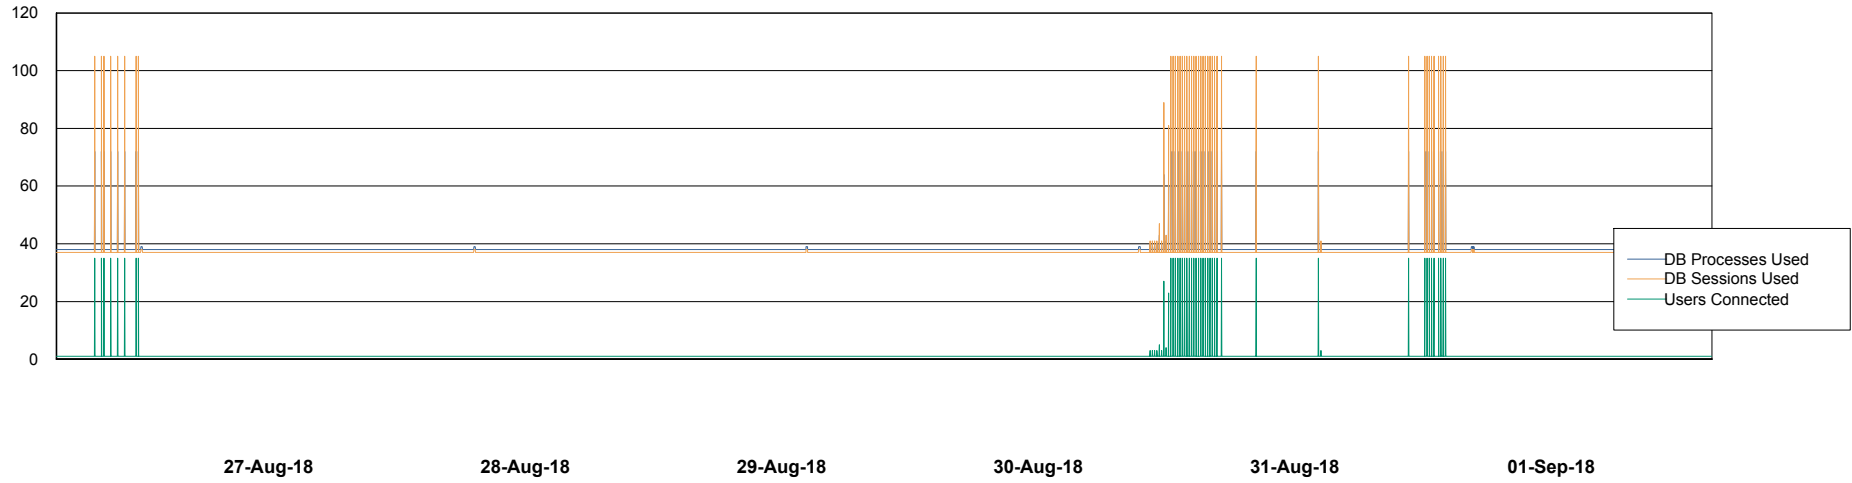

Weekly SLA Customer Report

Customer NIX_Production
Database ID 51

Database Performance NIXDB_Production

Weekly SLA Customer Report

Customer NIX_Production
Database ID 51

Database Performance NIXDB_Standby

Weekly SLA Customer Report