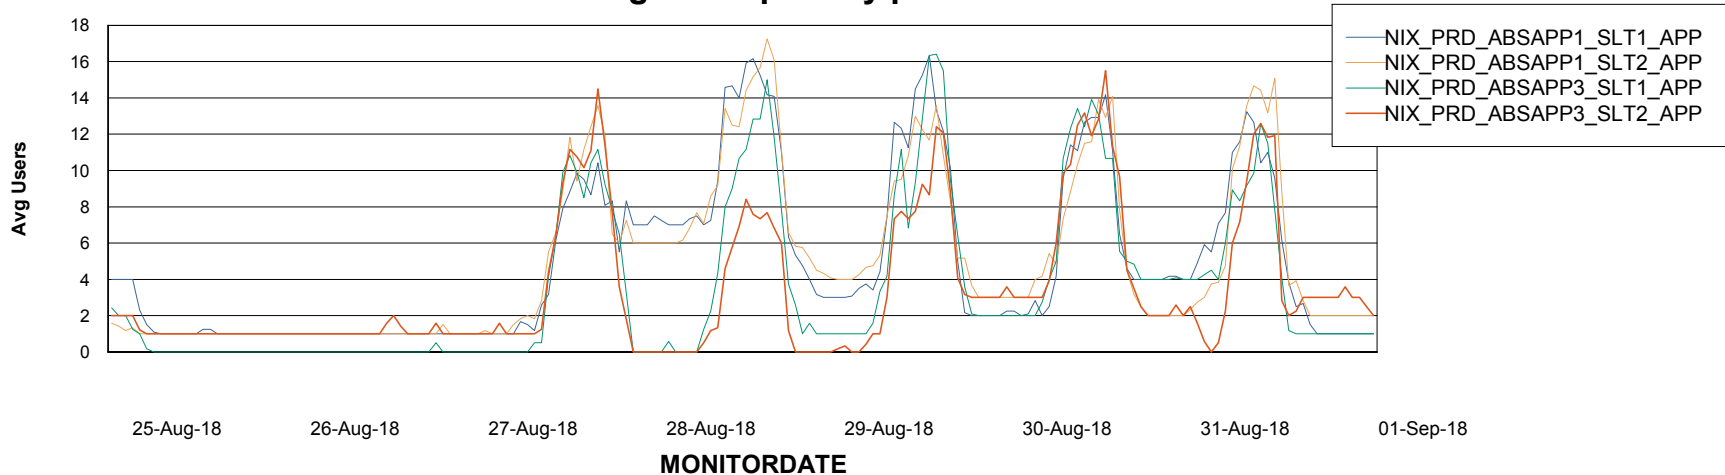

Avg users per day per ABS server