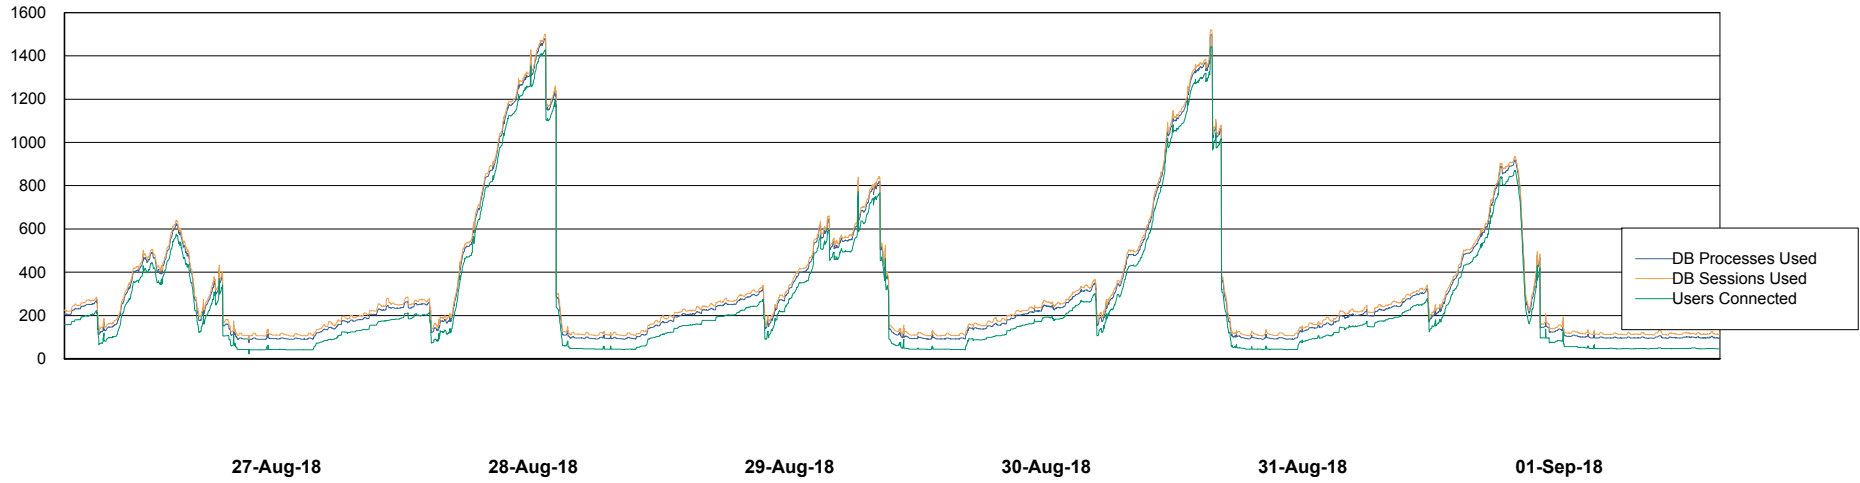

Database Performance NIXDB_Production