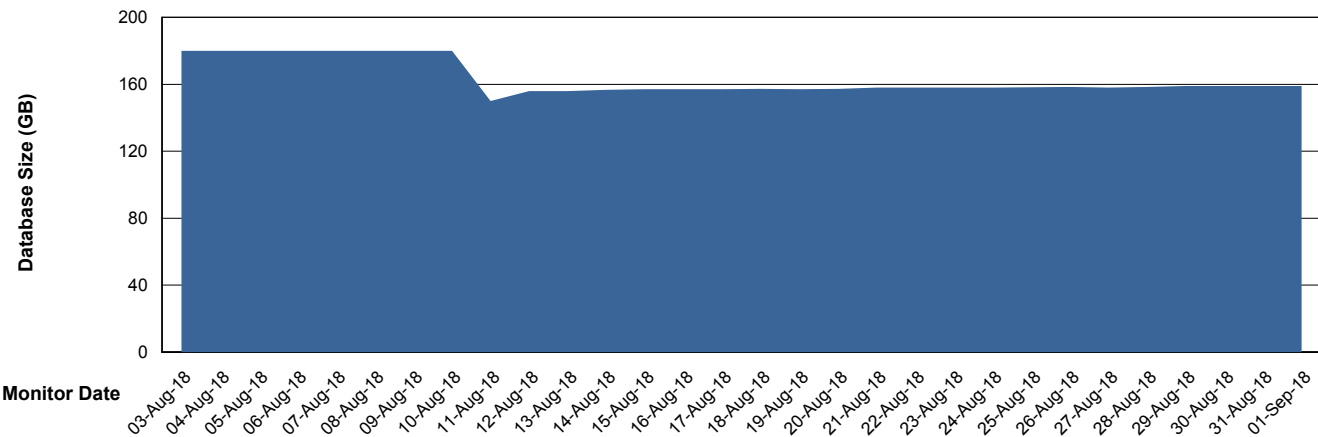

Weekly SLA Customer Report

Customer NIX_Production
Database ID 51

Database Performance NIXDB_Production

Weekly SLA Customer Report

Customer NIX_Production
Database ID 51

Database Performance NIXDB_Standby

Weekly SLA Customer Report

Customer NIX_Production
 Database ID 51

DATABASE SIZE NIXDB_Production

Database growth over last month

Database Tablespace NIXDB_Production

Date	Tablespace Name	Filesize (Gb)	Usedsize (Gb)	Percentage free
01-Sep-18	ABSDATA	76	61	20
	INDX	120	96	20
31-Aug-18	ABSDATA	76	61	20
	INDX	120	96	20
30-Aug-18	ABSDATA	76	61	20
	INDX	120	96	20
29-Aug-18	ABSDATA	76	61	20
	INDX	120	96	20
28-Aug-18	ABSDATA	76	61	20
	INDX	120	95	21
27-Aug-18	ABSDATA	76	61	20
	INDX	120	95	21
26-Aug-18	ABSDATA	76	61	20
	INDX	120	95	21