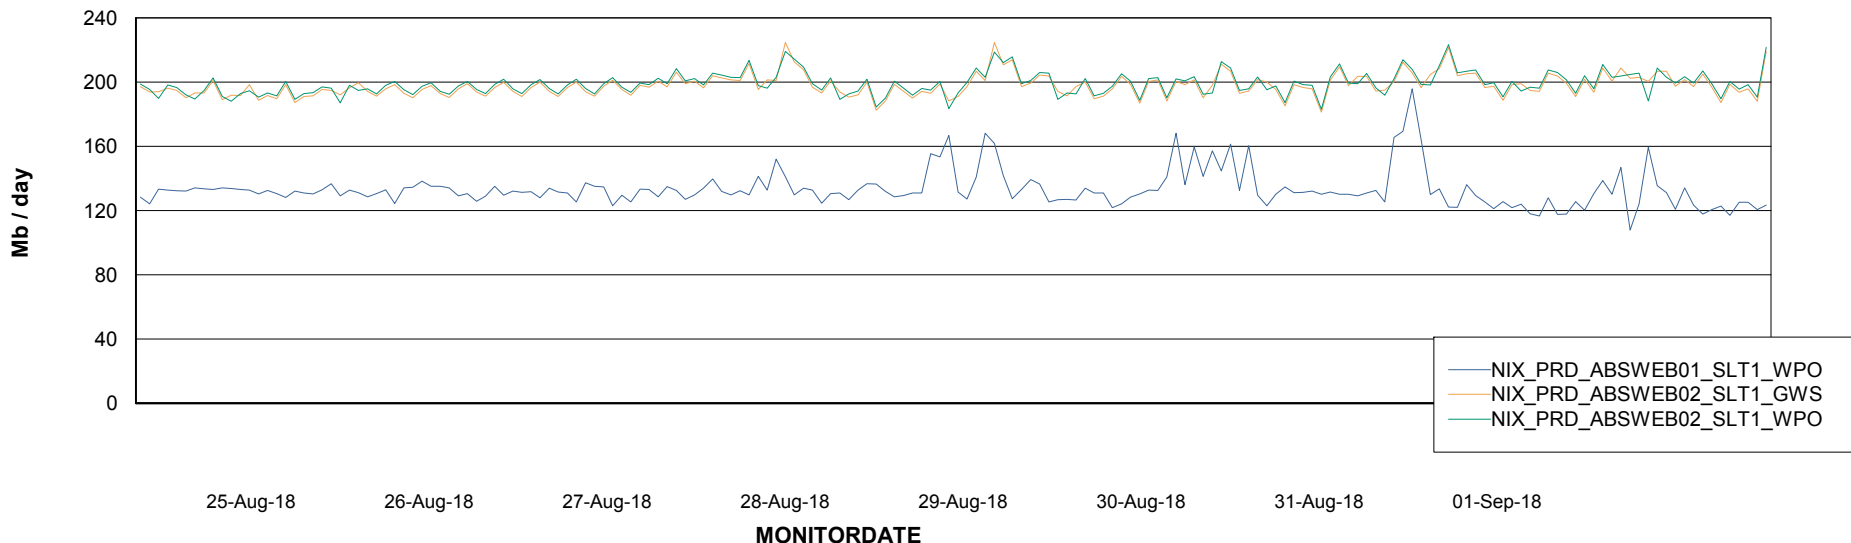

ABSSolute Web Component Services

Avg memory used per ABS Web component