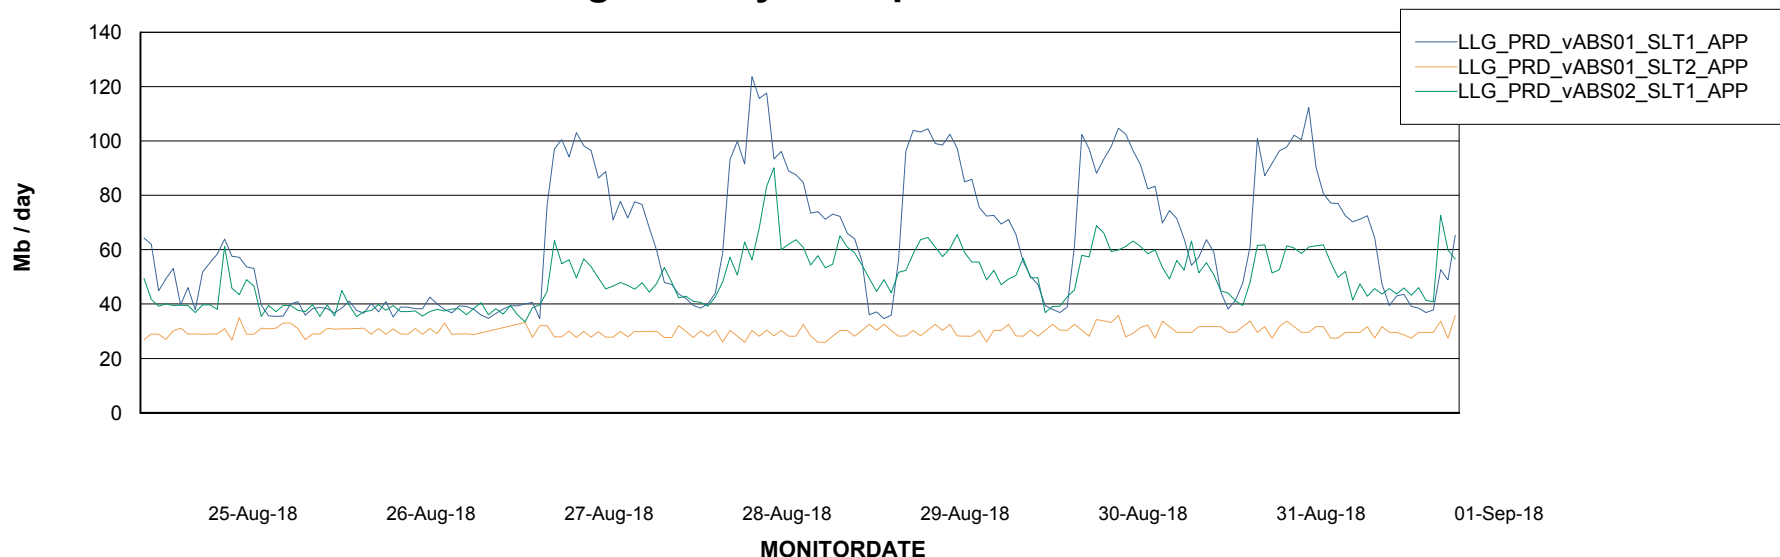

ABSolute Application Server Services

Avg memory used per ABS Server Service