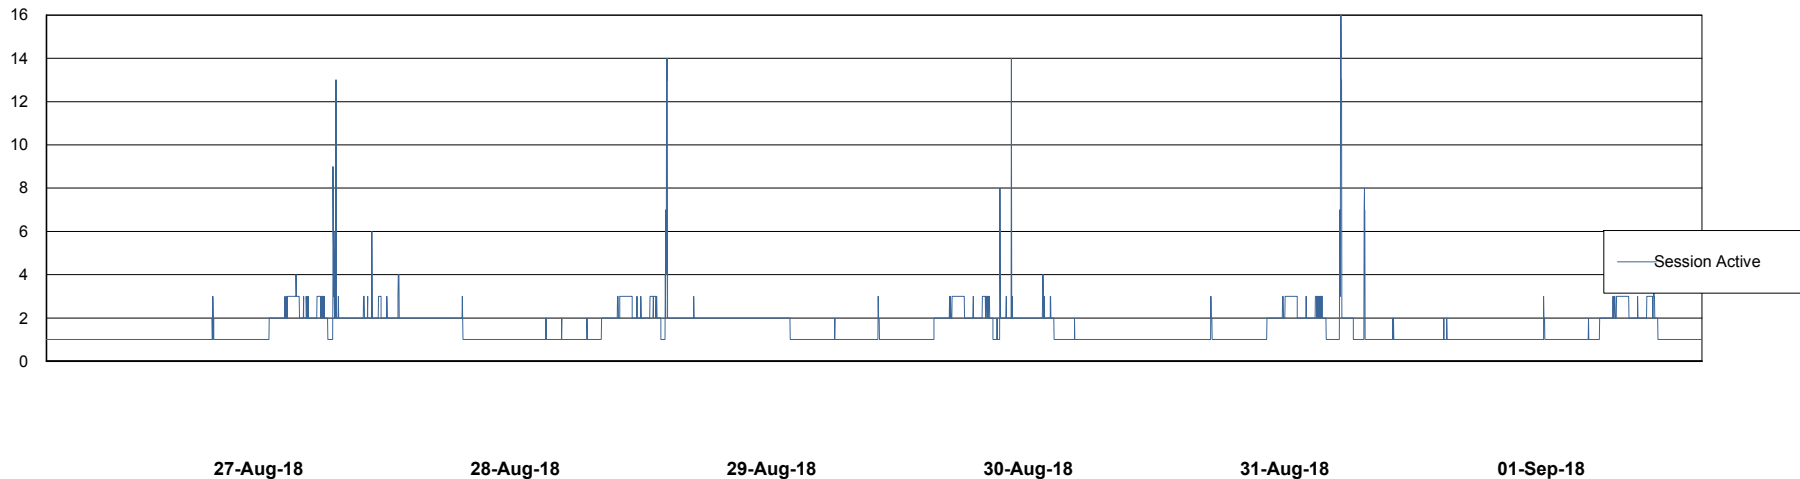

Database Performance LLGDBBI_Production