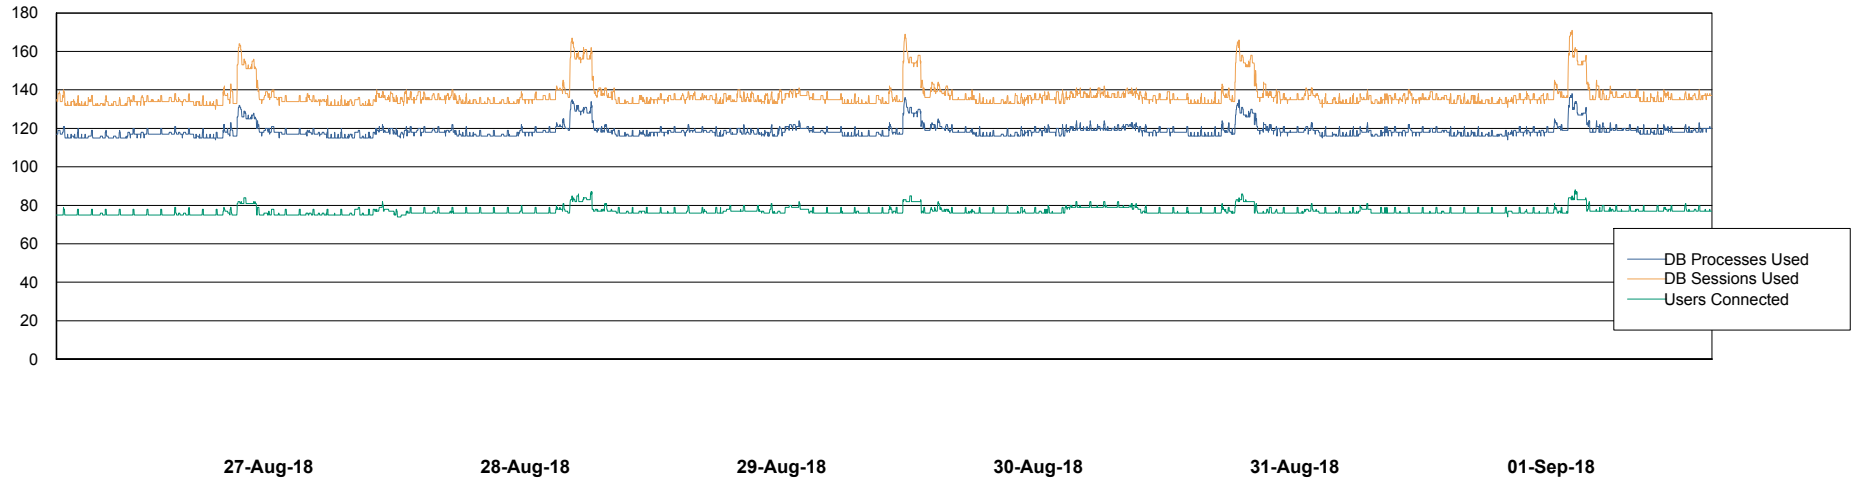

Database Performance LLGDB_Production