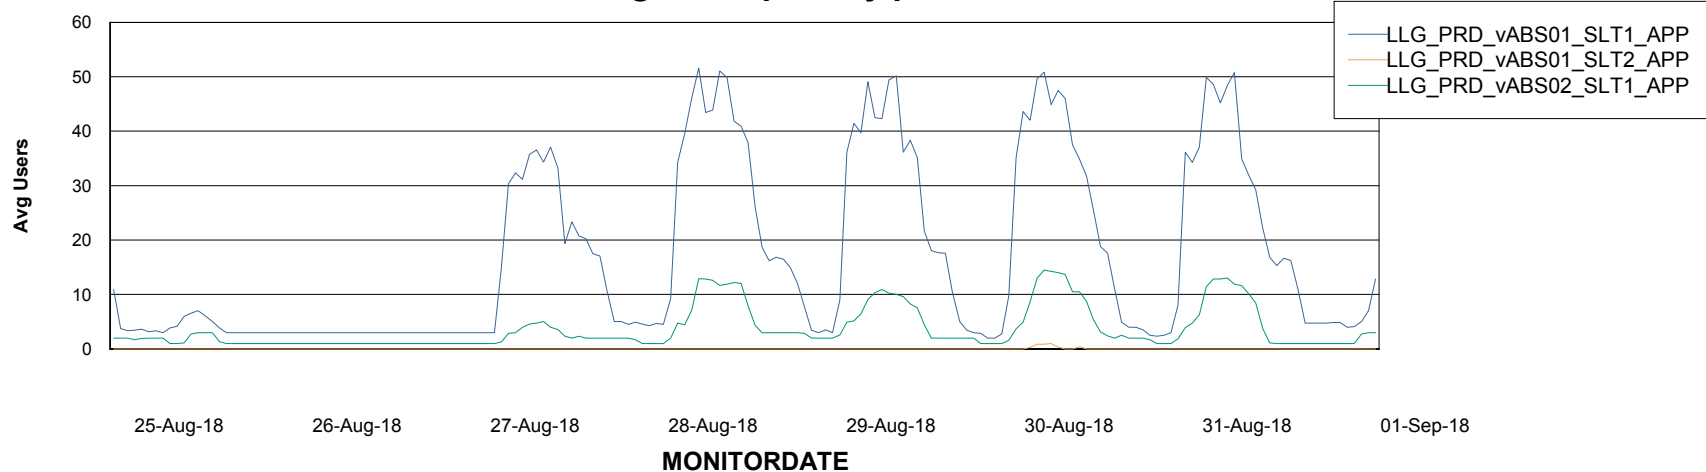

Weekly SLA Customer Report

Customer LLG_Production
 Database ID 53

Database Tablespace LLGDBBI_Production

Date	Tablespace Name	Filesize (Gb)	Usedsize (Gb)	Percentage free
01-Sep-18	ABSDATA	41	34	17
	INDX	38	32	16
31-Aug-18	ABSDATA	41	34	17
	INDX	38	32	16
30-Aug-18	ABSDATA	41	34	17
	INDX	38	32	16
29-Aug-18	ABSDATA	41	34	17
	INDX	38	32	16
28-Aug-18	ABSDATA	41	34	17
	INDX	38	32	16
27-Aug-18	ABSDATA	41	34	17
	INDX	38	32	16
26-Aug-18	ABSDATA	41	34	17
	INDX	38	32	16

Weekly SLA Customer Report

Customer LLG_Production
Database ID 53

ABSolute Application Server Services

Avg memory used per ABS Server Service

Avg users per day per ABS server

Weekly SLA Customer Report

Customer LLG_Production
Database ID 53