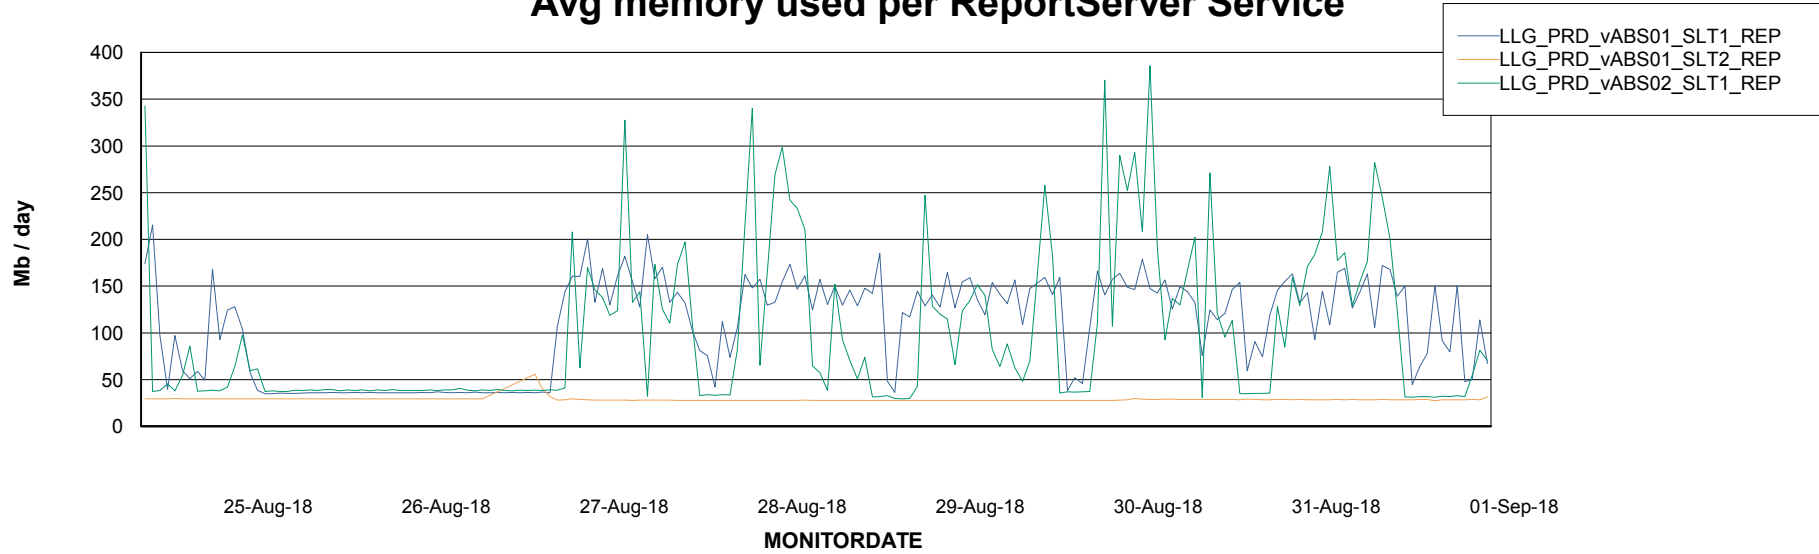

ABSSolute Application ReportServer Services

Avg memory used per ReportServer Service