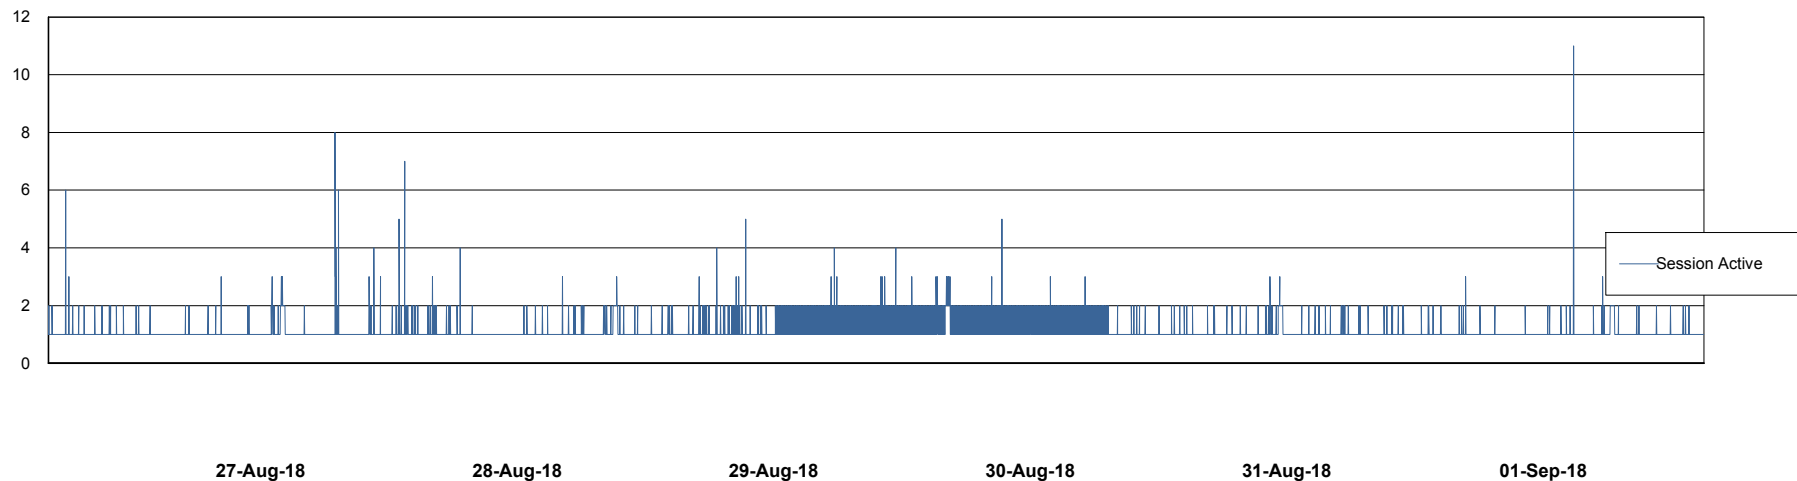

Weekly SLA Customer Report

Customer LLG_Production
Database ID 53

Database Performance LLGDB_Production

Weekly SLA Customer Report

Customer LLG_Production
Database ID 53

Database Performance LLGDB_Standby

Weekly SLA Customer Report