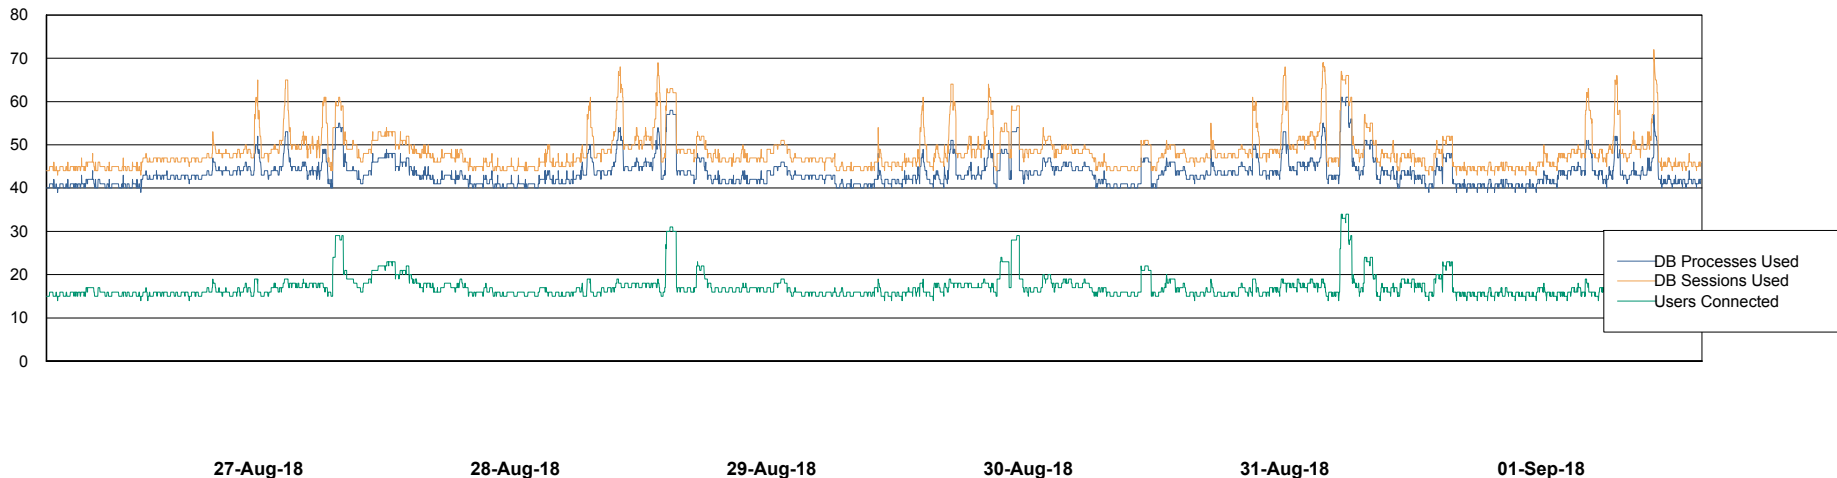

Database Performance LLGDBBI_Production